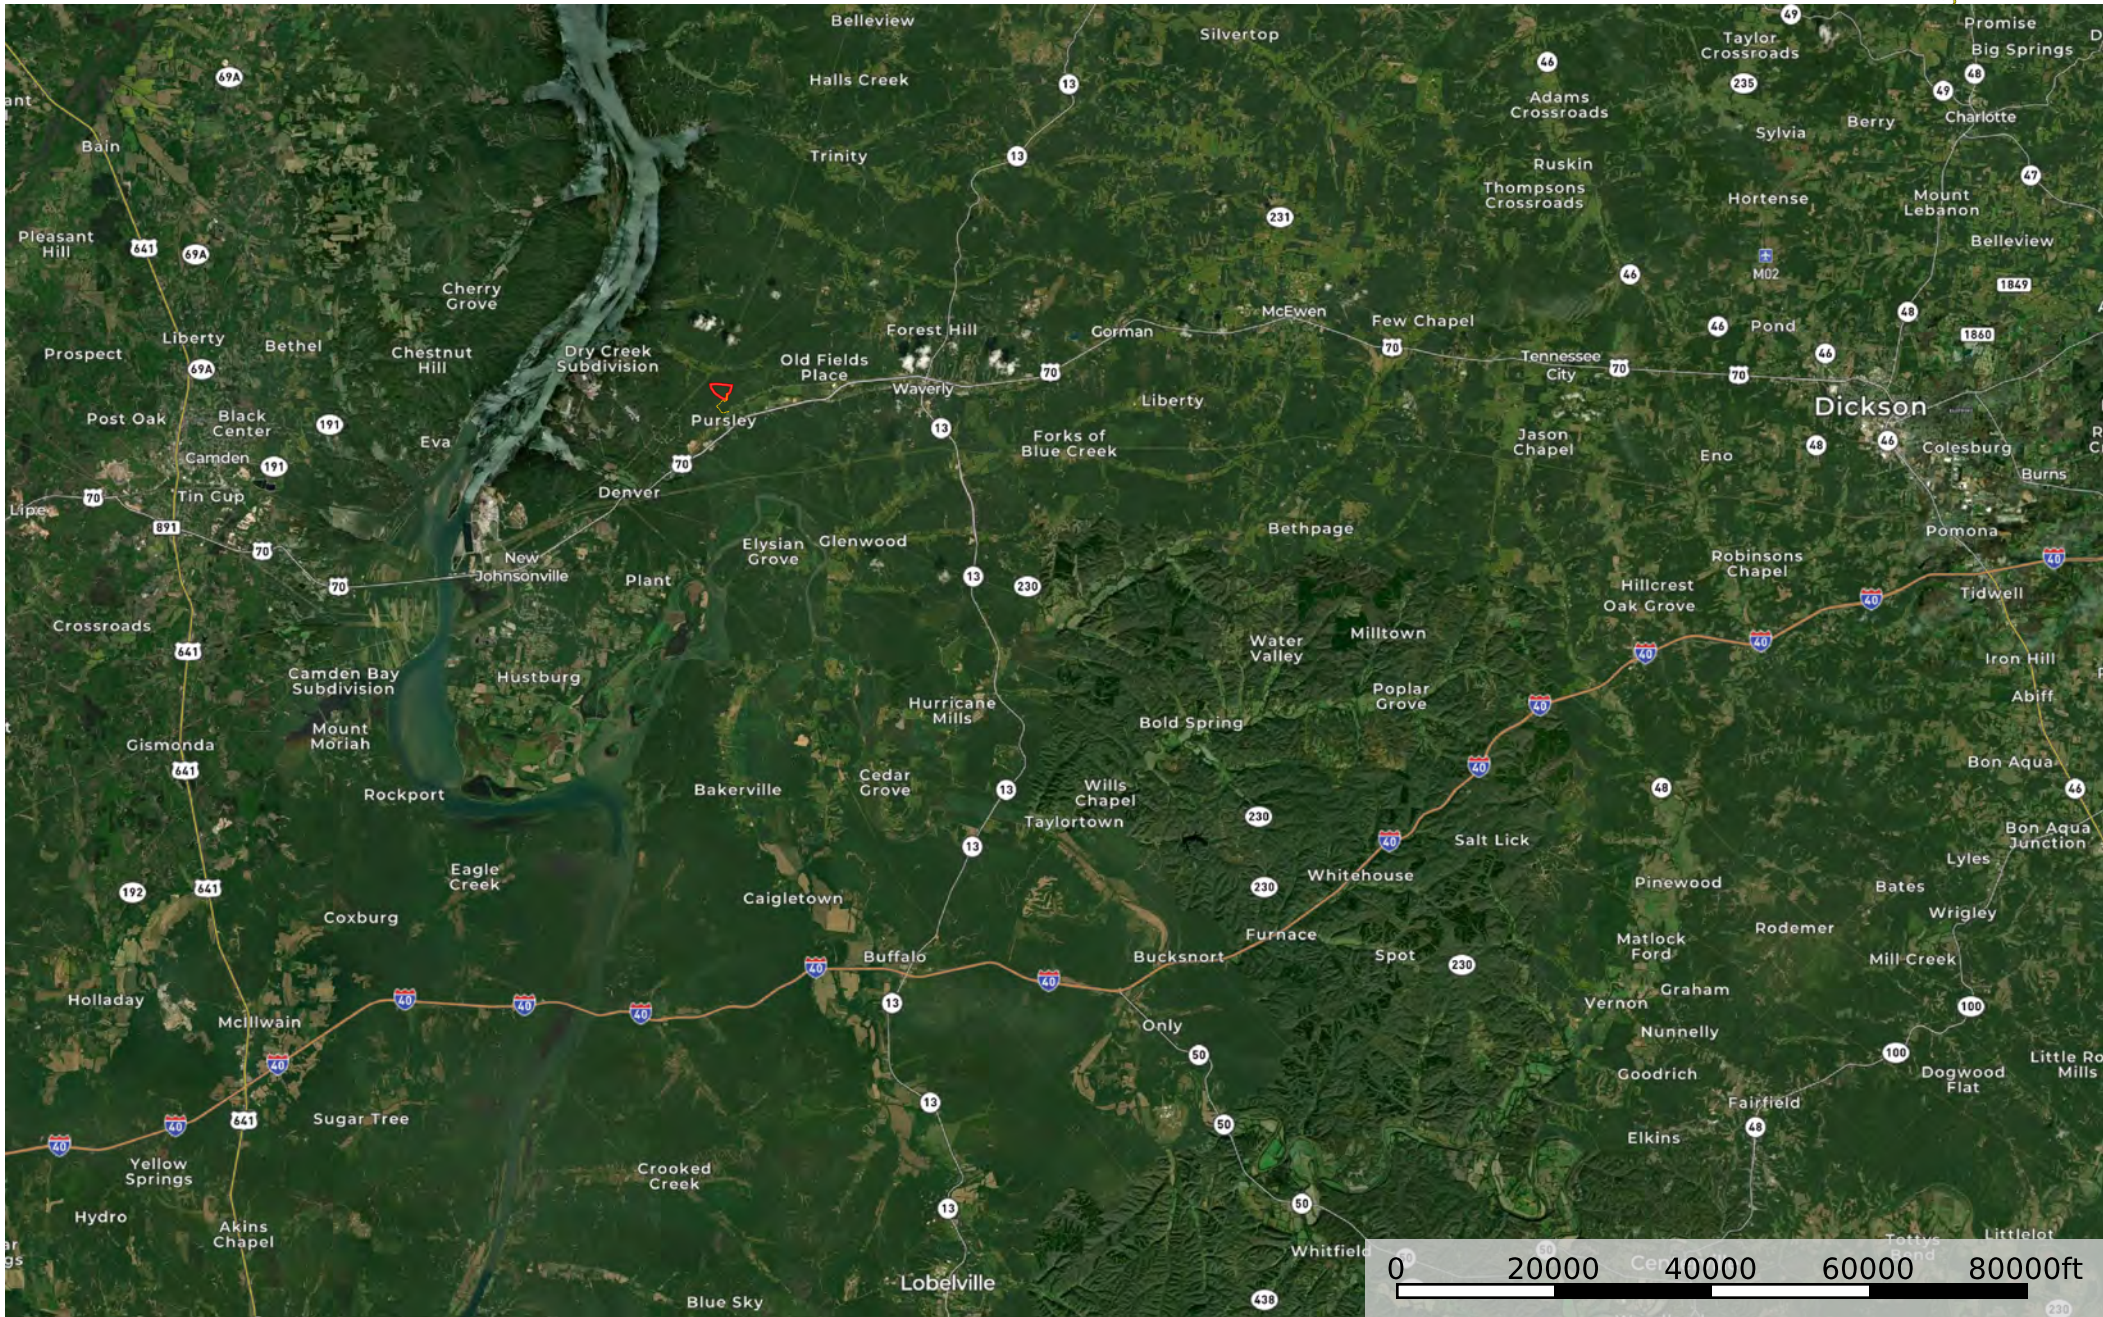

Waverly Retreat North

Humphreys County, Tennessee, 77 AC +/-

--- Access Road □ Boundary

Waverly Retreat North

Humphreys County, Tennessee, 77 AC +/-

--- Access Road □ Boundary

--- Access Road □ Boundary

Waverly Retreat North

Humphreys County, Tennessee, 77 AC +/-

--- Access Road □ Boundary