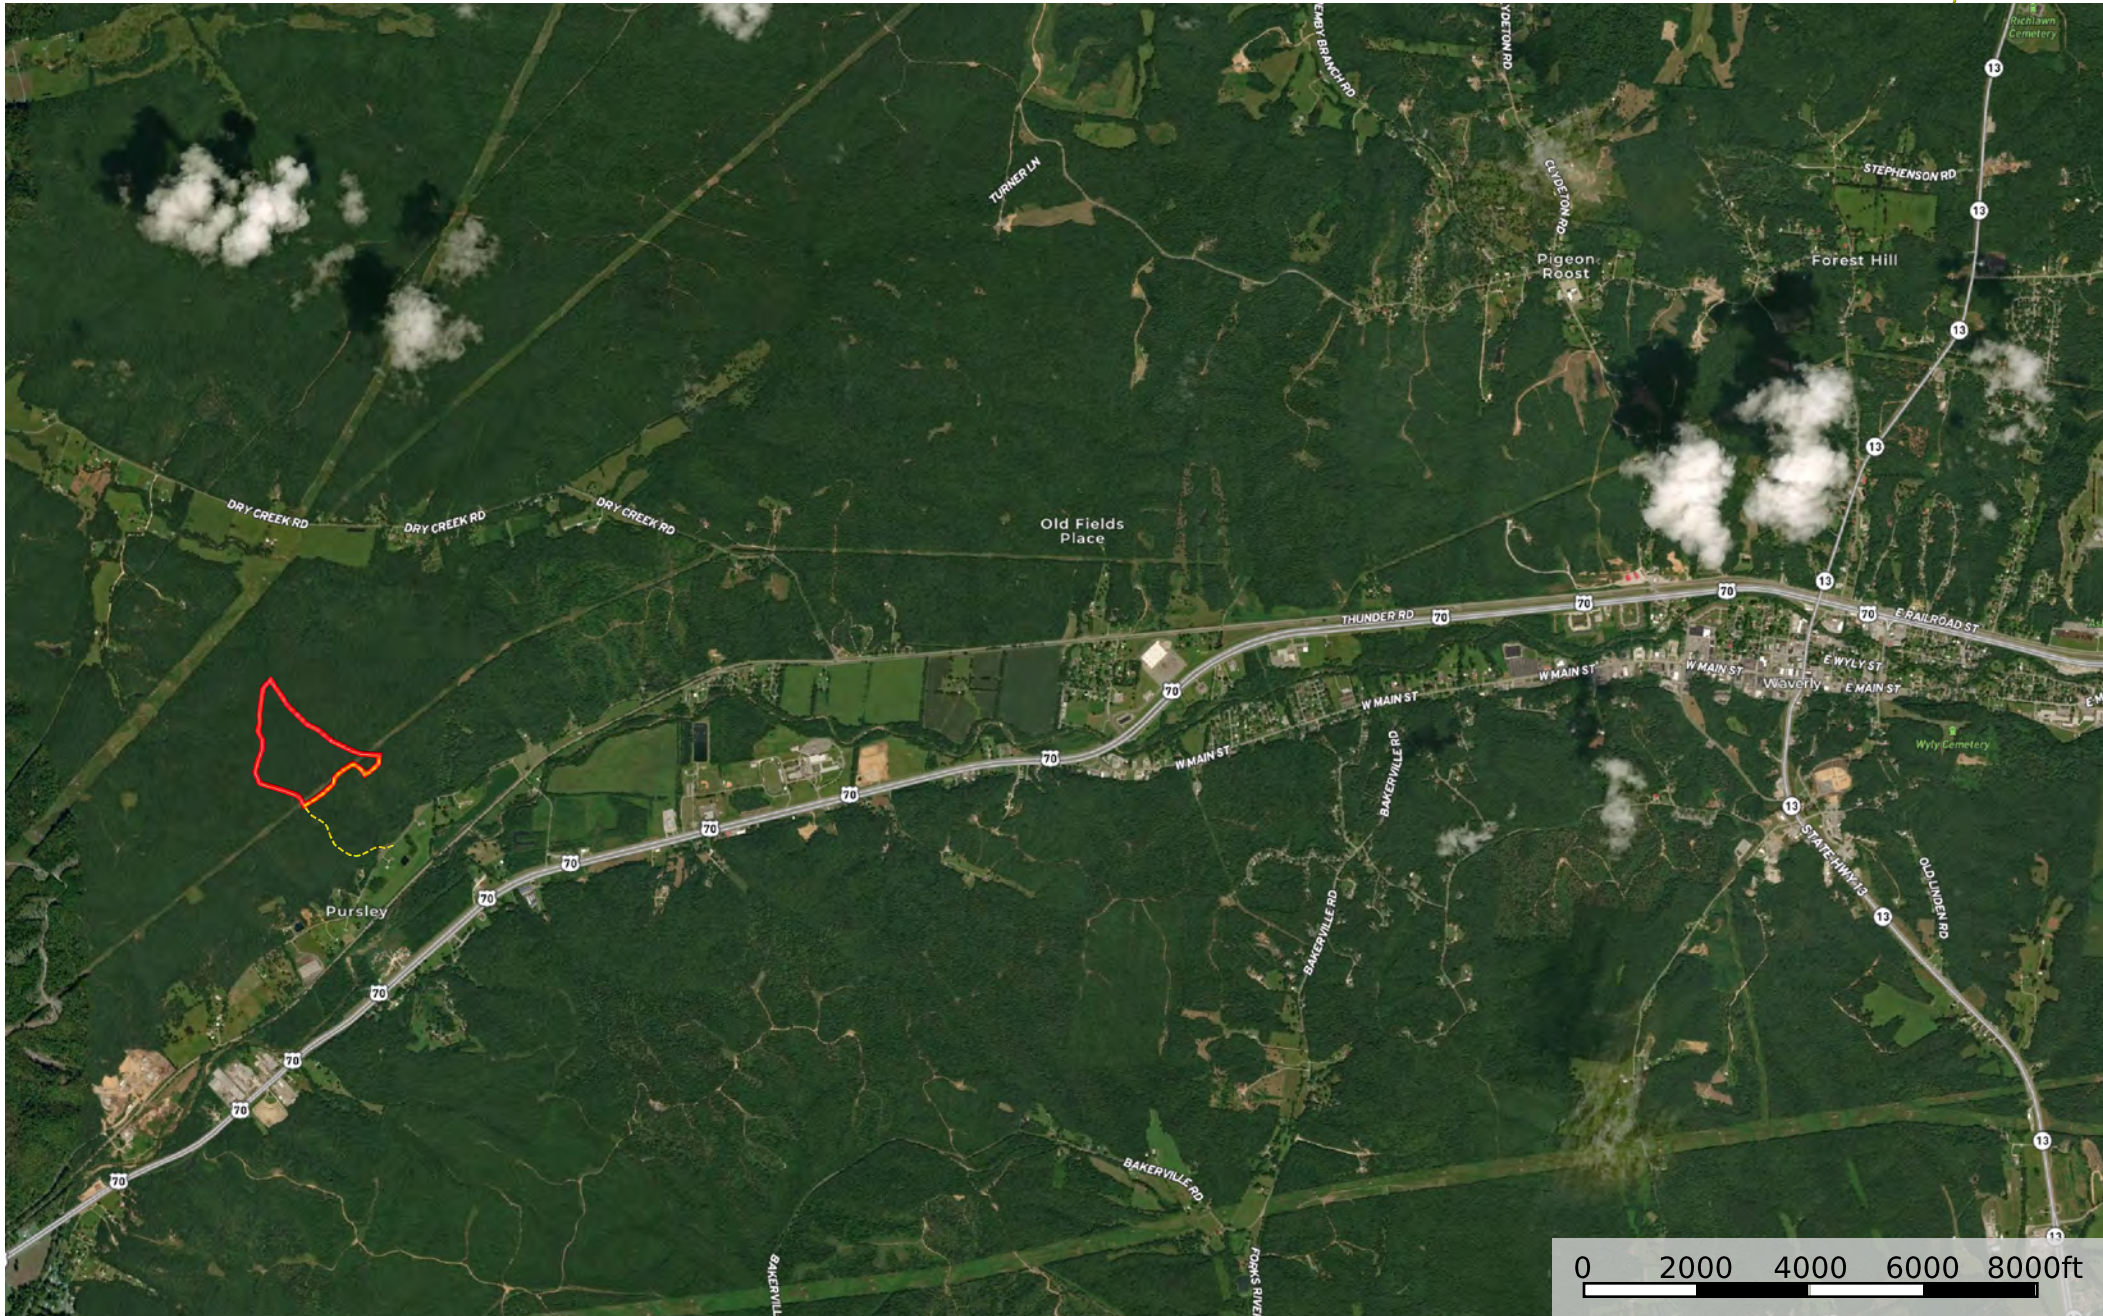

Waverly Retreat Central

Humphreys County, Tennessee, 49 AC +/-

--- Access Road □ Boundary