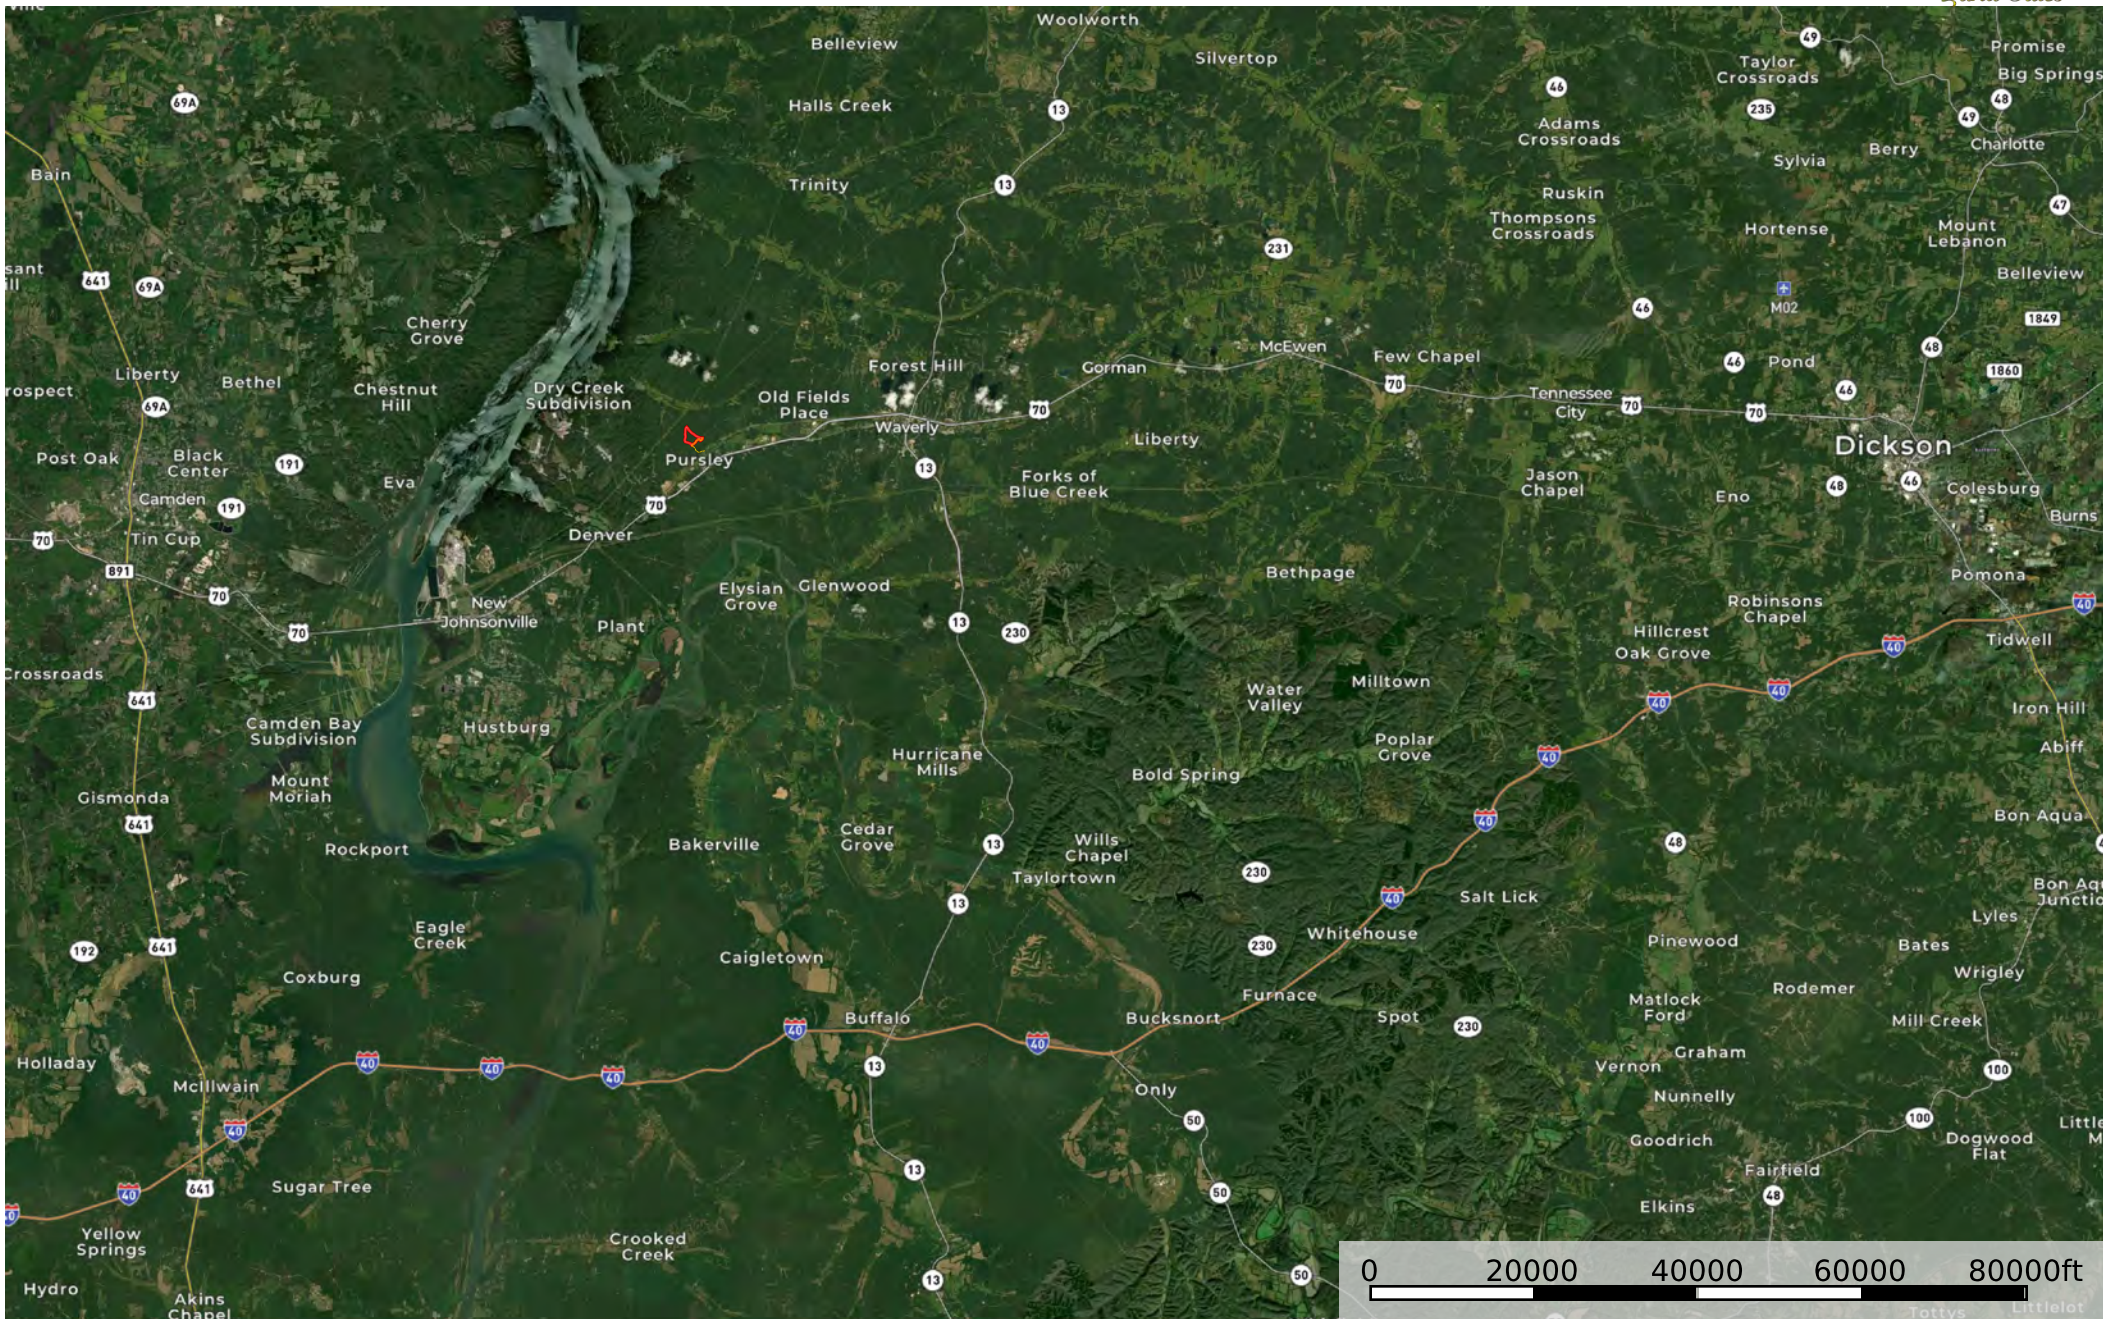

Waverly Retreat Central

Humphreys County, Tennessee, 49 AC +/-

--- Access Road □ Boundary