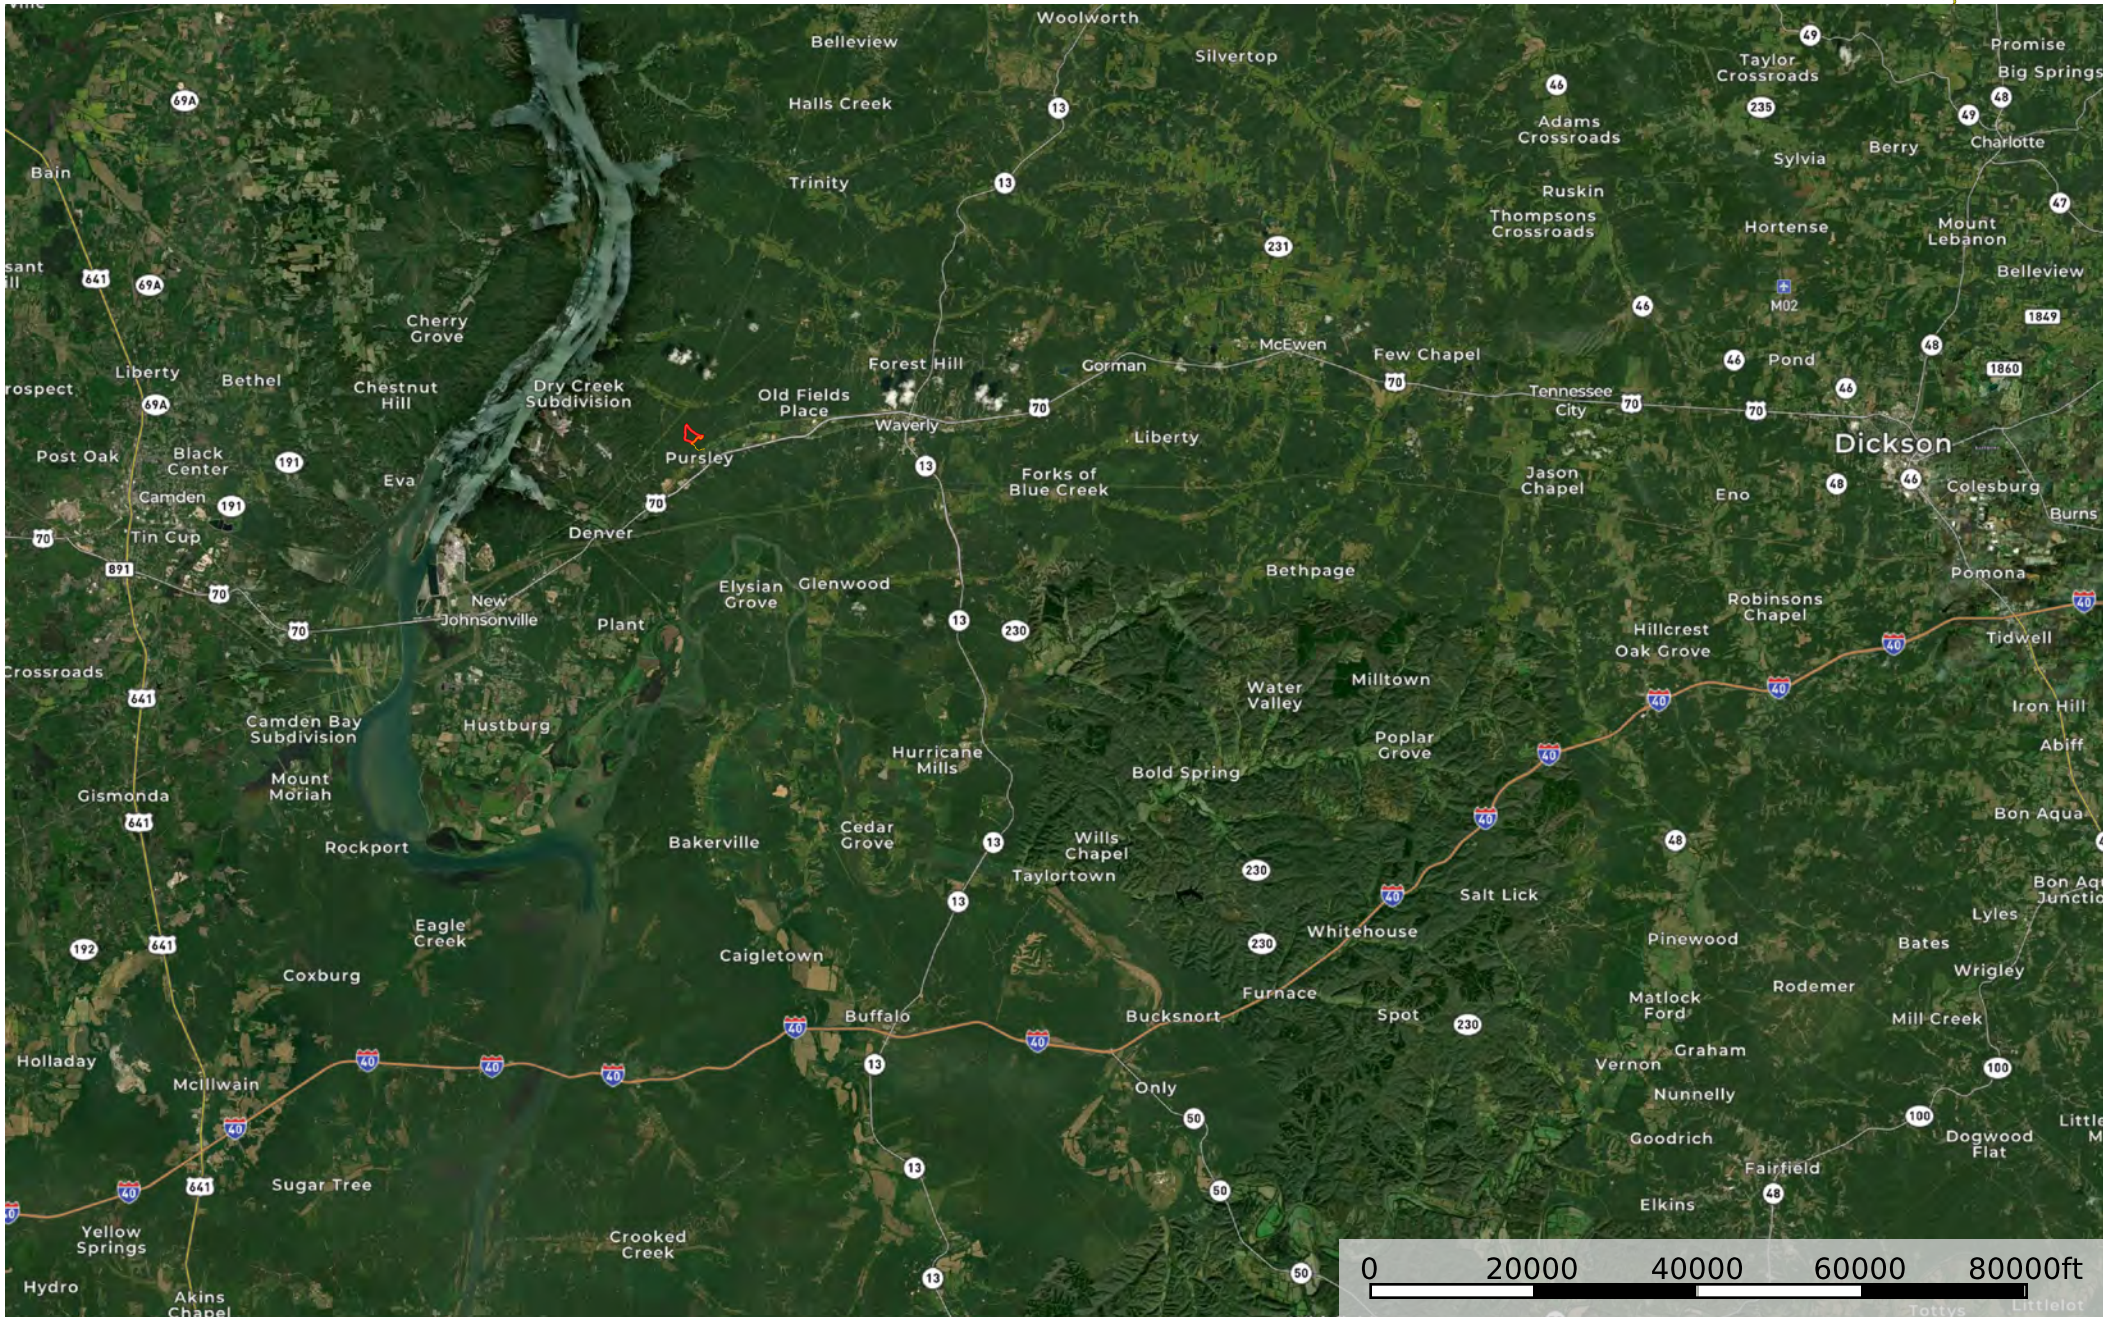

# Waverly Retreat Central

Humphreys County, Tennessee, 49 AC +/-

--- Access Road    □ Boundary

# Waverly Retreat Central

Humphreys County, Tennessee, 49 AC +/-

--- Access Road    □ Boundary

--- Access Road    □ Boundary

--- Access Road    □ Boundary