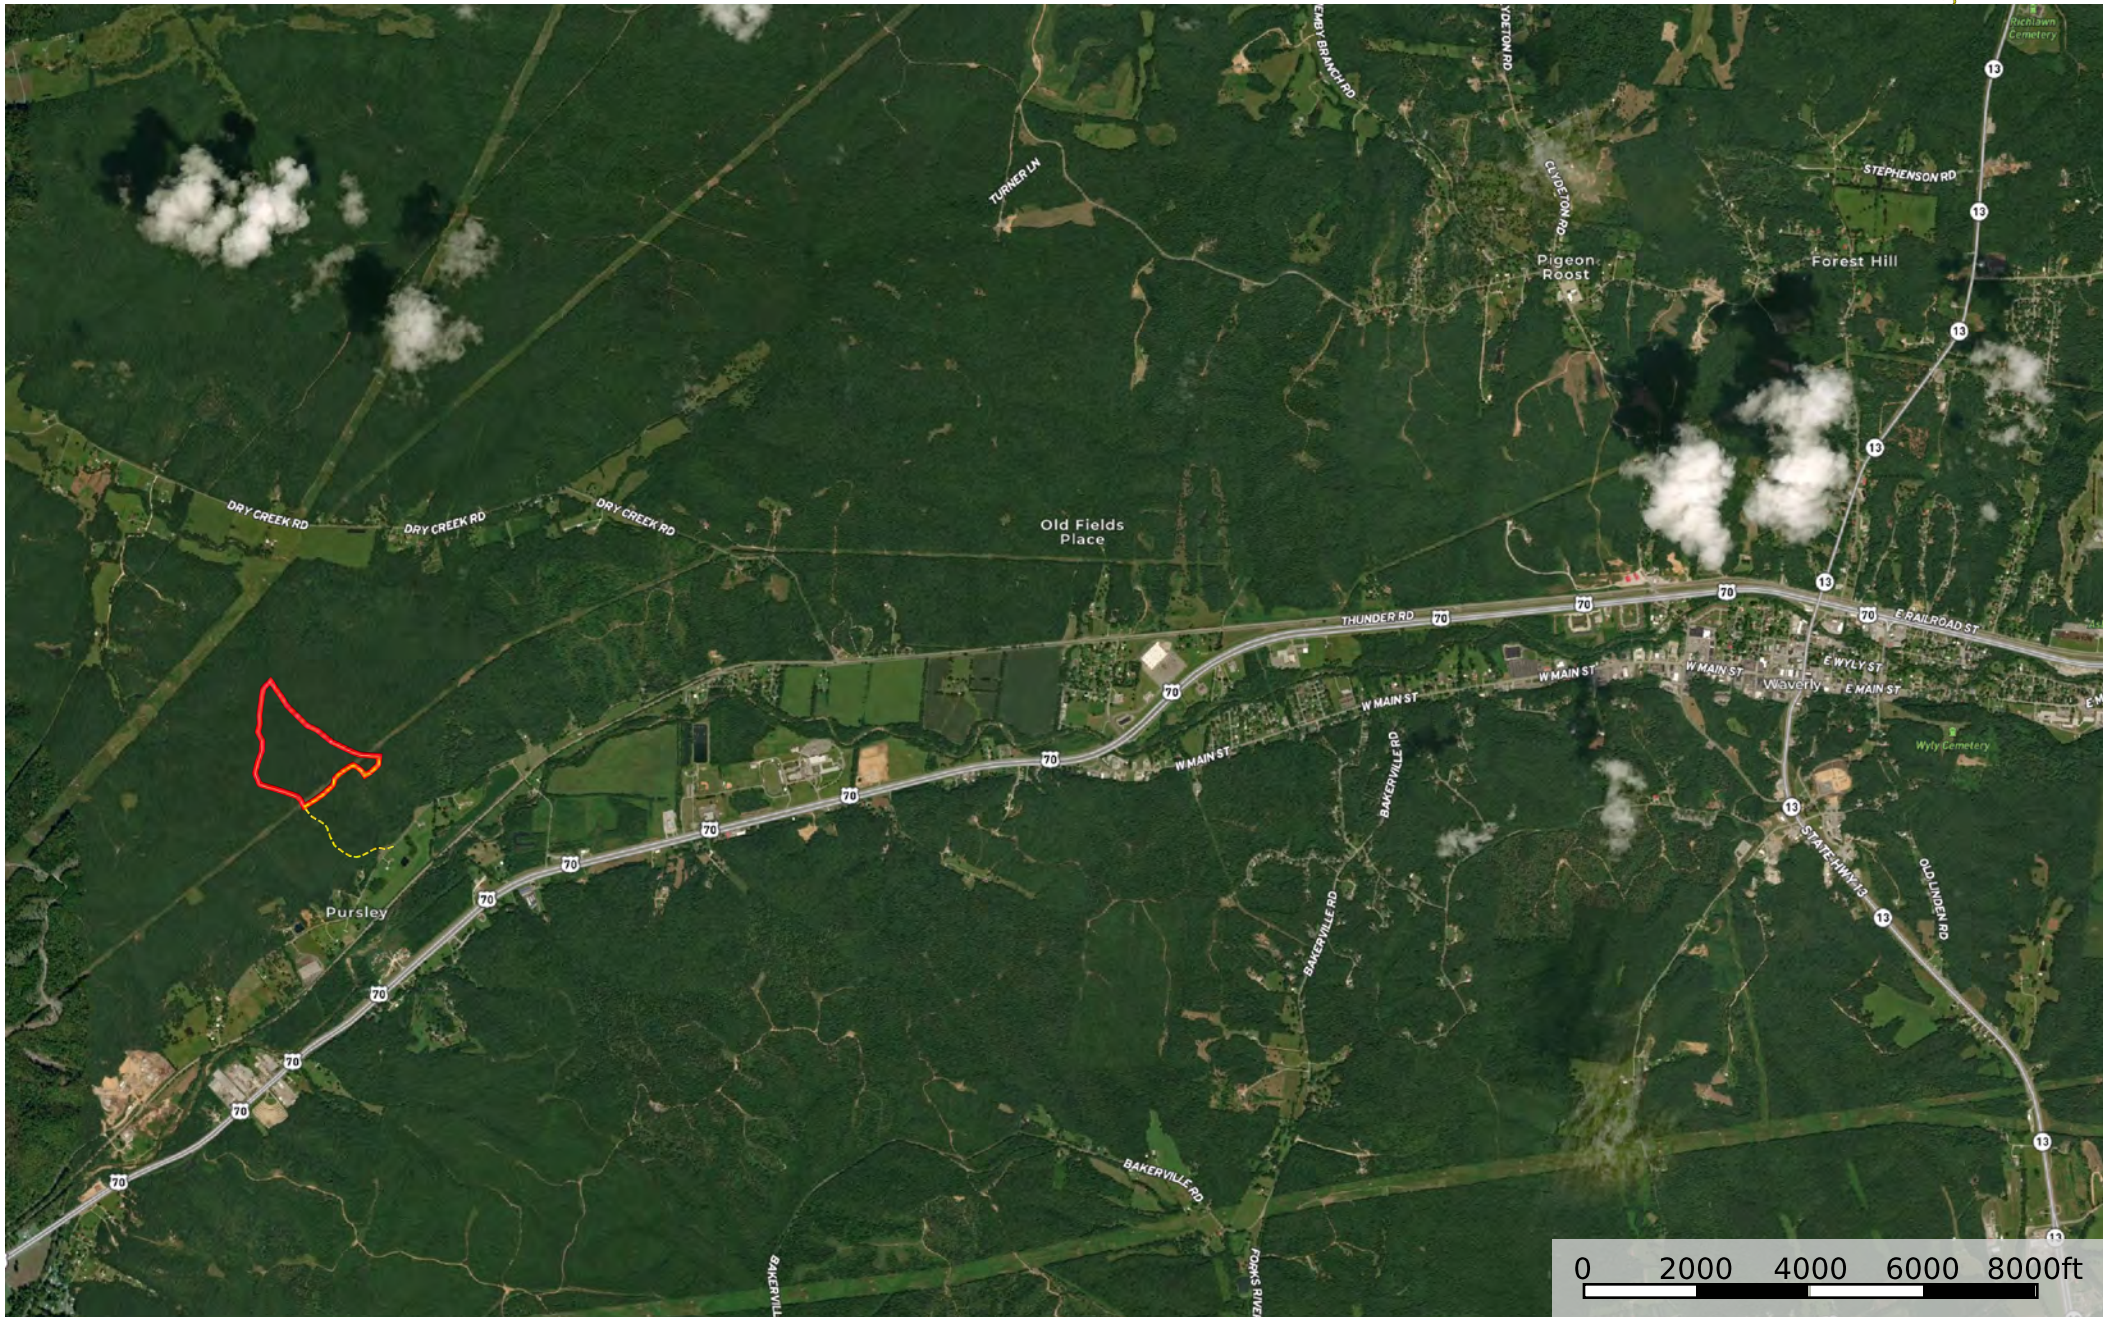

# Waverly Retreat Central

Humphreys County, Tennessee, 49 AC +/-

--- Access Road    □ Boundary

# Waverly Retreat Central

Humphreys County, Tennessee, 49 AC +/-

--- Access Road    □ Boundary

--- Access Road    □ Boundary

--- Access Road    □ Boundary