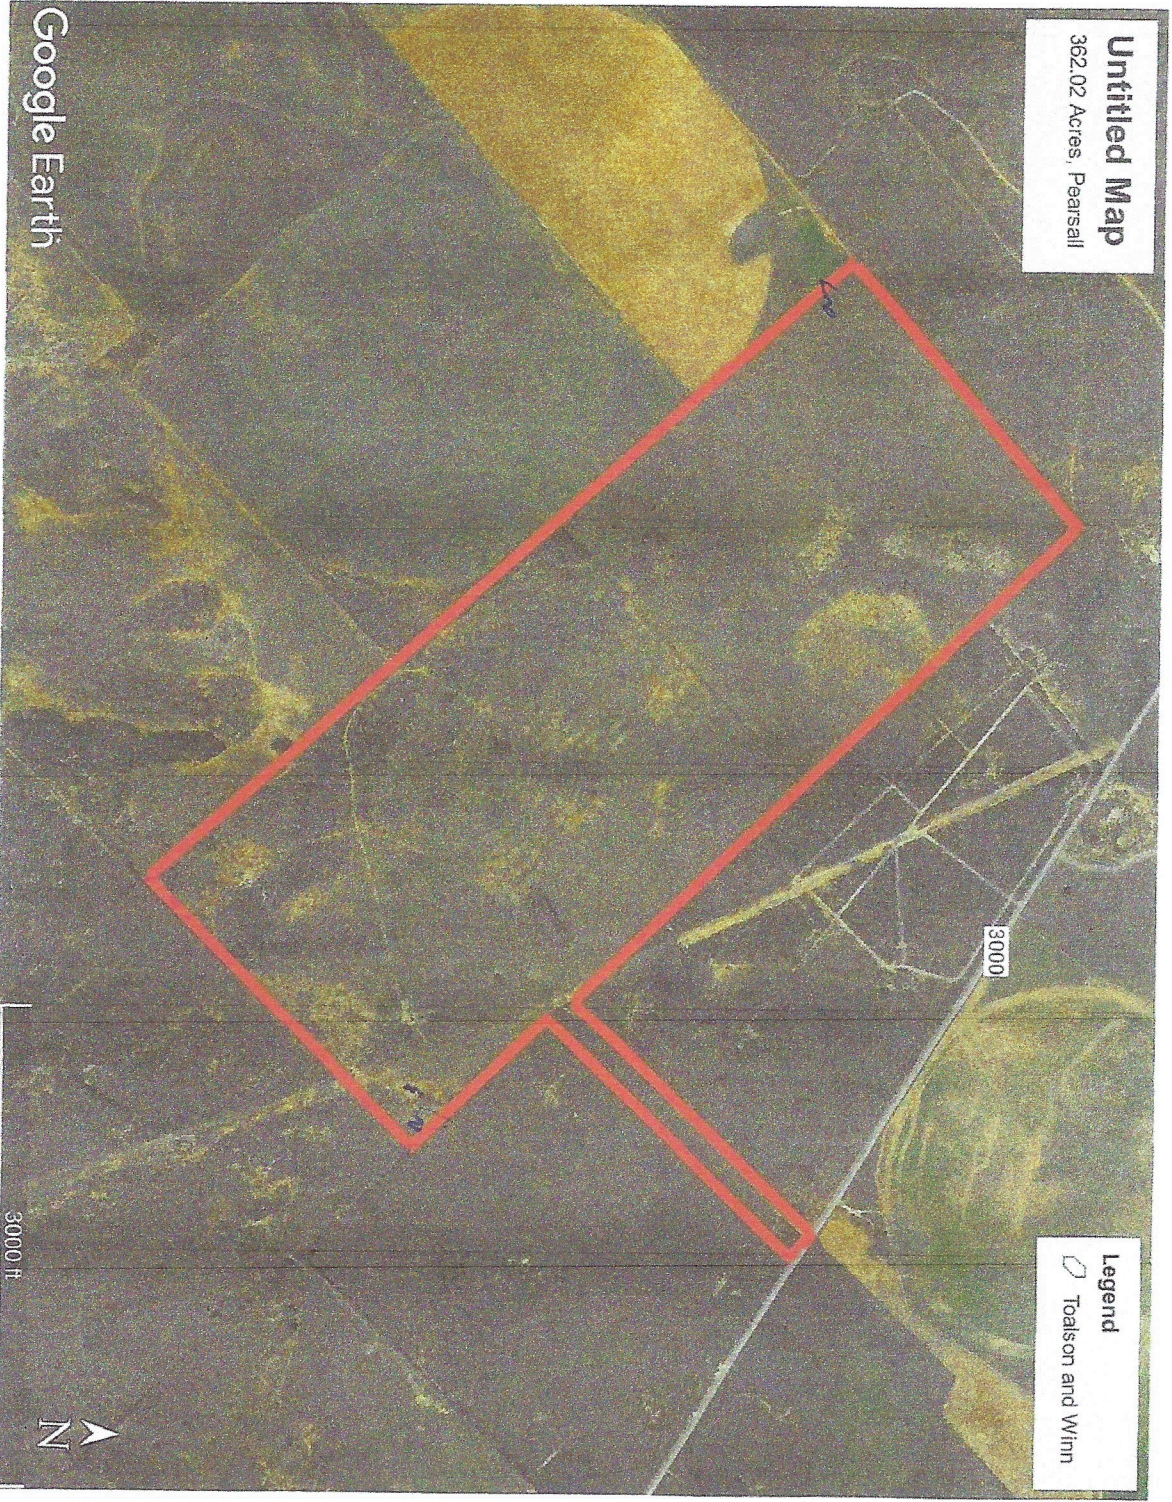

Untitled Map

362.02 Acres, Pearsall

Legend
Toalson and Winn

3000

Google Earth

3000 ft