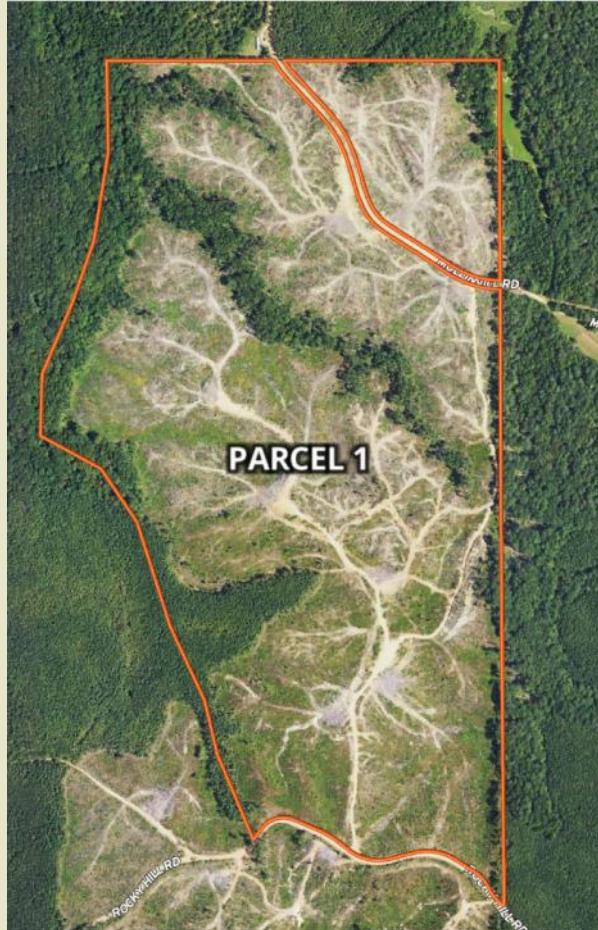

## Mullinville Road

220 acres in Sections 22 & 27, T12N, R5E, Madison County, Mississippi. 4 miles north of Camden, MS.

The property has frontage along Mullinville and Rocky Hill Road on its east and southern boundary. Topography is hilly. Well managed with good internal roads.