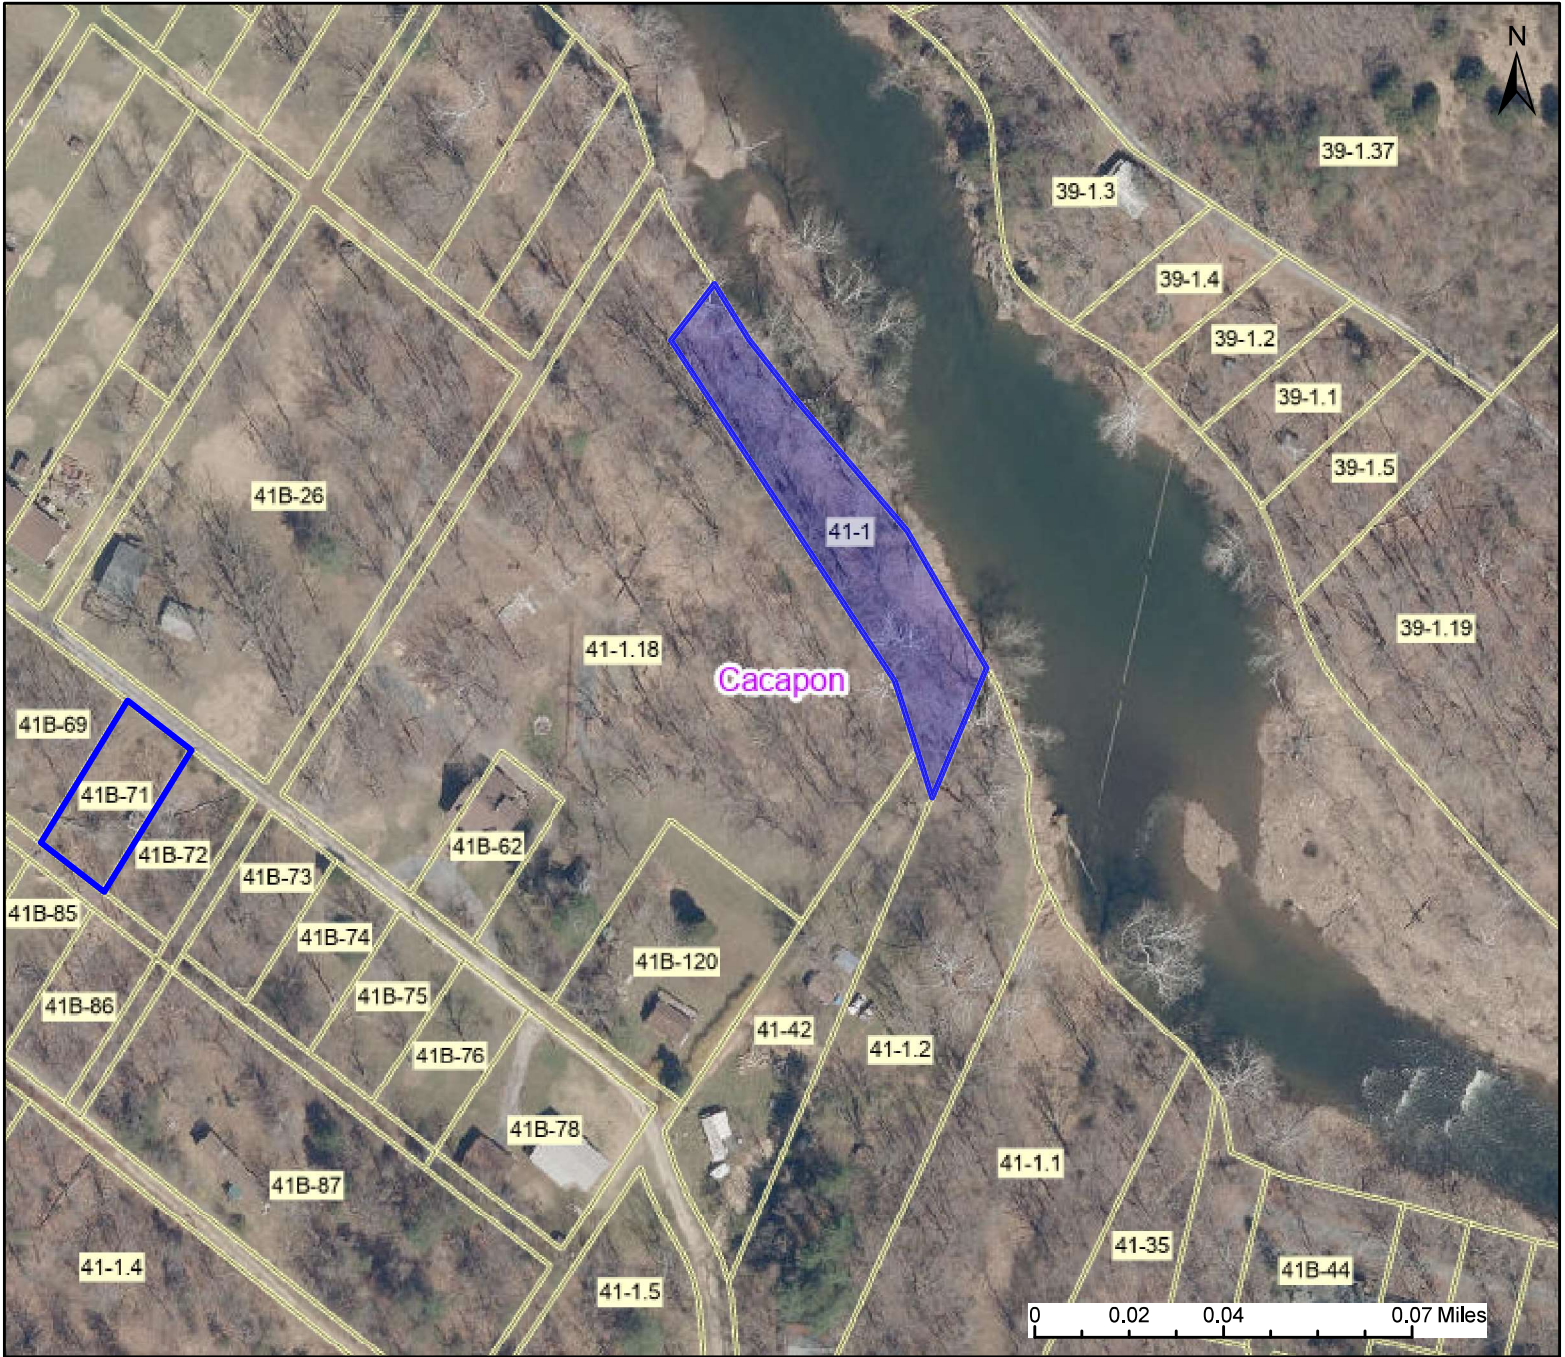

PARCEL ID: 33-04-0041-0001-0000

Legend

District

 Districts

Parcel

 WVParcels

User Notes:

Map created on June 10, 2024

Owner(s):

KESECKER MARVIN D (LIFE EST) & LEONA
KESECKER MCLANAHAN

Address:

Class Type:

Residential

Legal Description:

RECREATIONAL RESERVE LT 1 AC