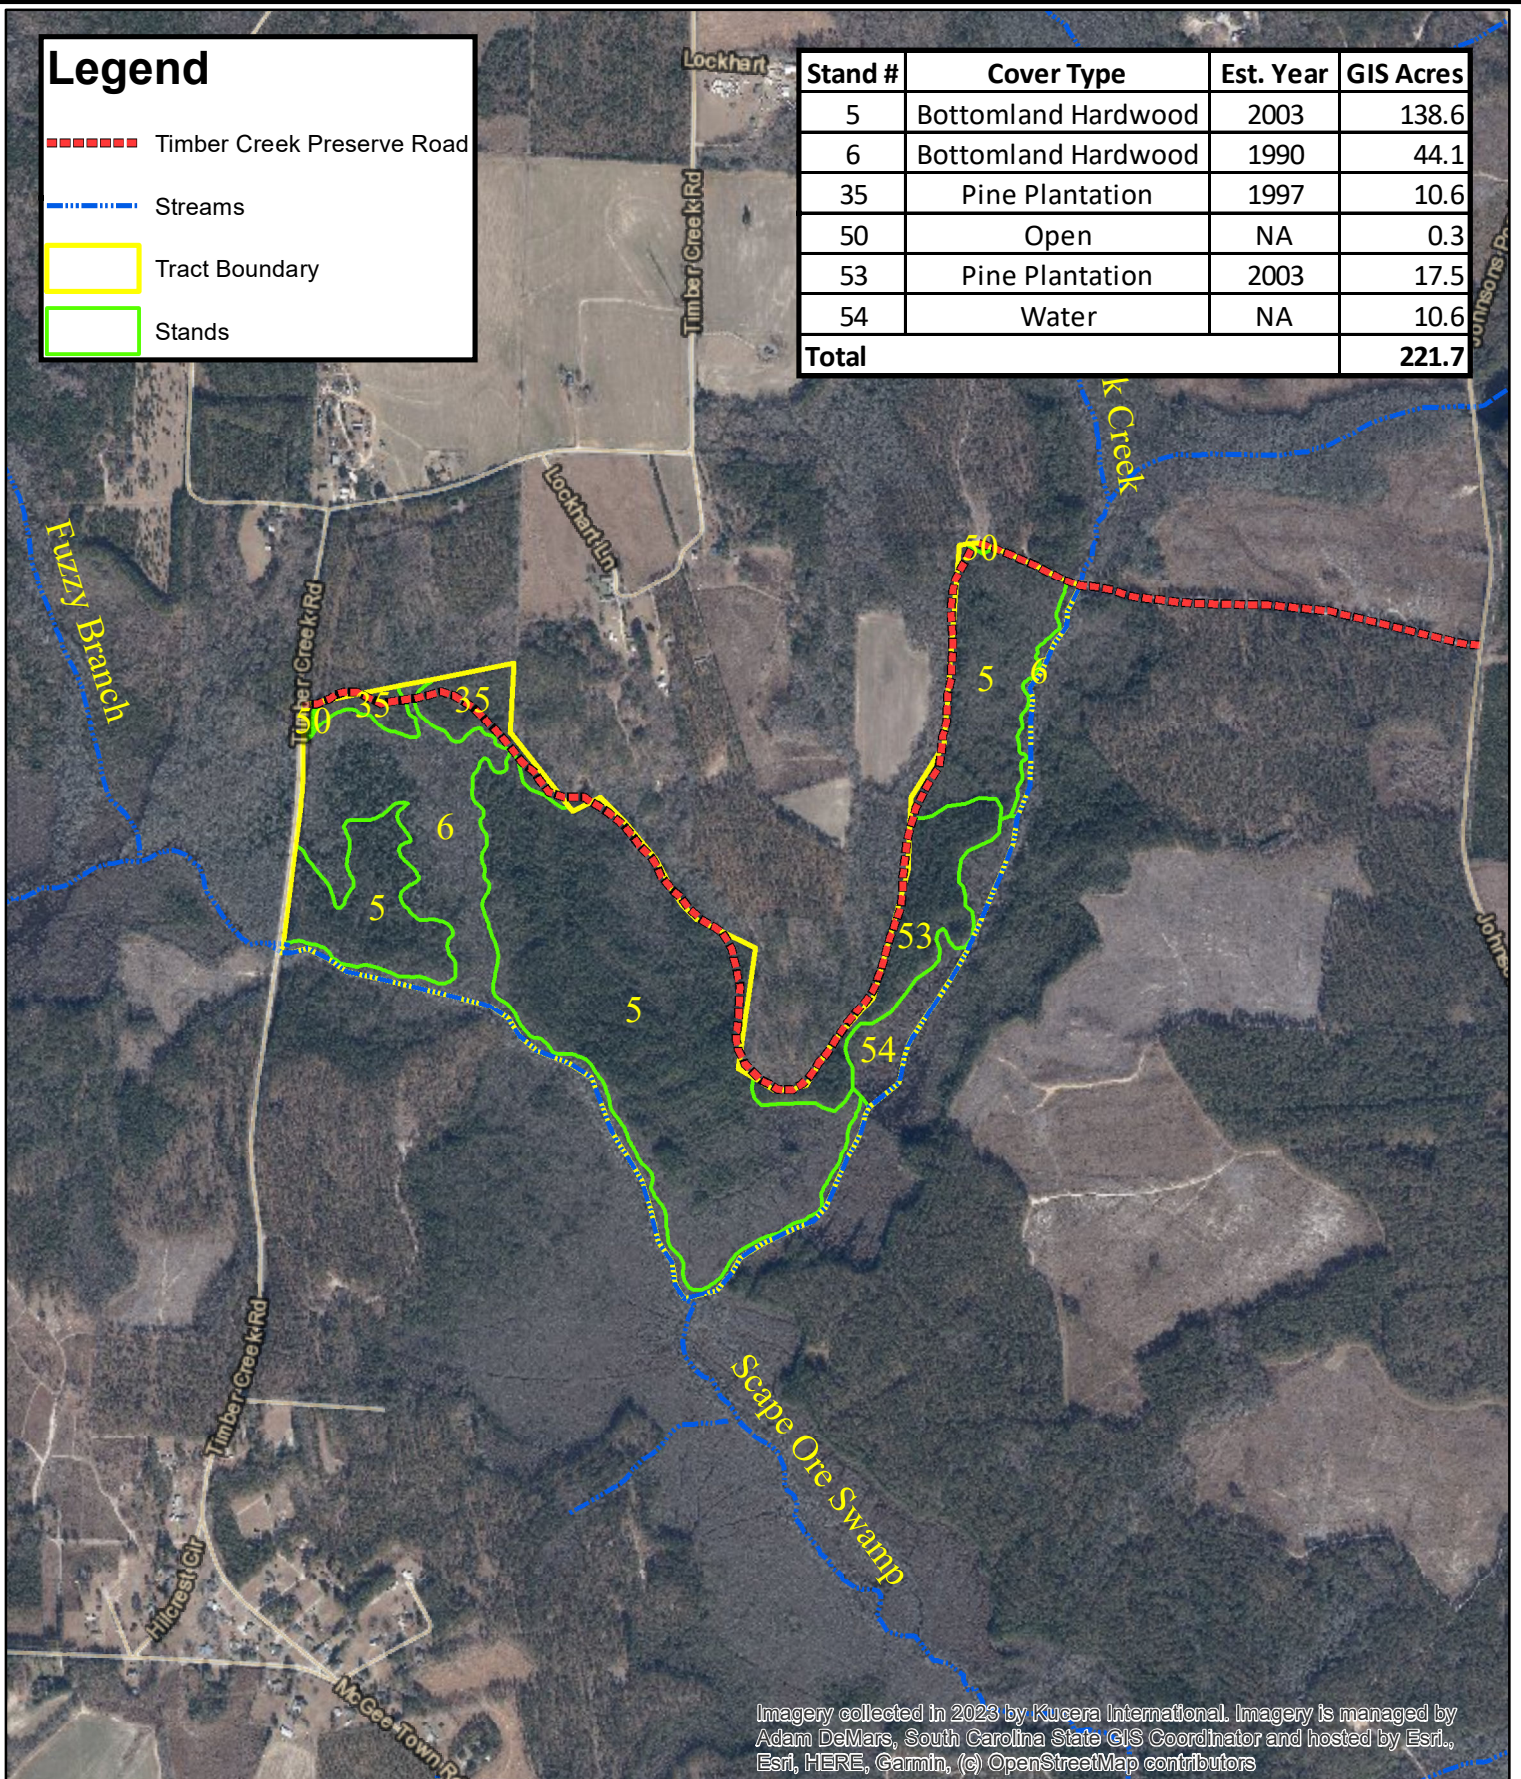

Legend

-  Timber Creek Preserve Road
-  Streams
-  Tract Boundary
-  Stands

Stand #	Cover Type	Est. Year	GIS Acres
5	Bottomland Hardwood	2003	138.6
6	Bottomland Hardwood	1990	44.1
35	Pine Plantation	1997	10.6
50	Open	NA	0.3
53	Pine Plantation	2003	17.5
54	Water	NA	10.6
Total			221.7

Imagery collected in 2023 by Kucera International. Imagery is managed by Adam DeMars, South Carolina State GIS Coordinator and hosted by Esri., Esri, HERE, Garmin, (c) OpenStreetMap contributors

Owners and owner's agents make no claims as to the accuracy of this map.

Timber Creek Preserve
 TMS# Part of
 020-00-00-013-00
 Aerial Type Map
 221.7± Acres
 Lee County, SC
 March 2023

SOUTHEASTERN FORESTRY
 Managing your forests for the future

1,320 0 1,320 Feet