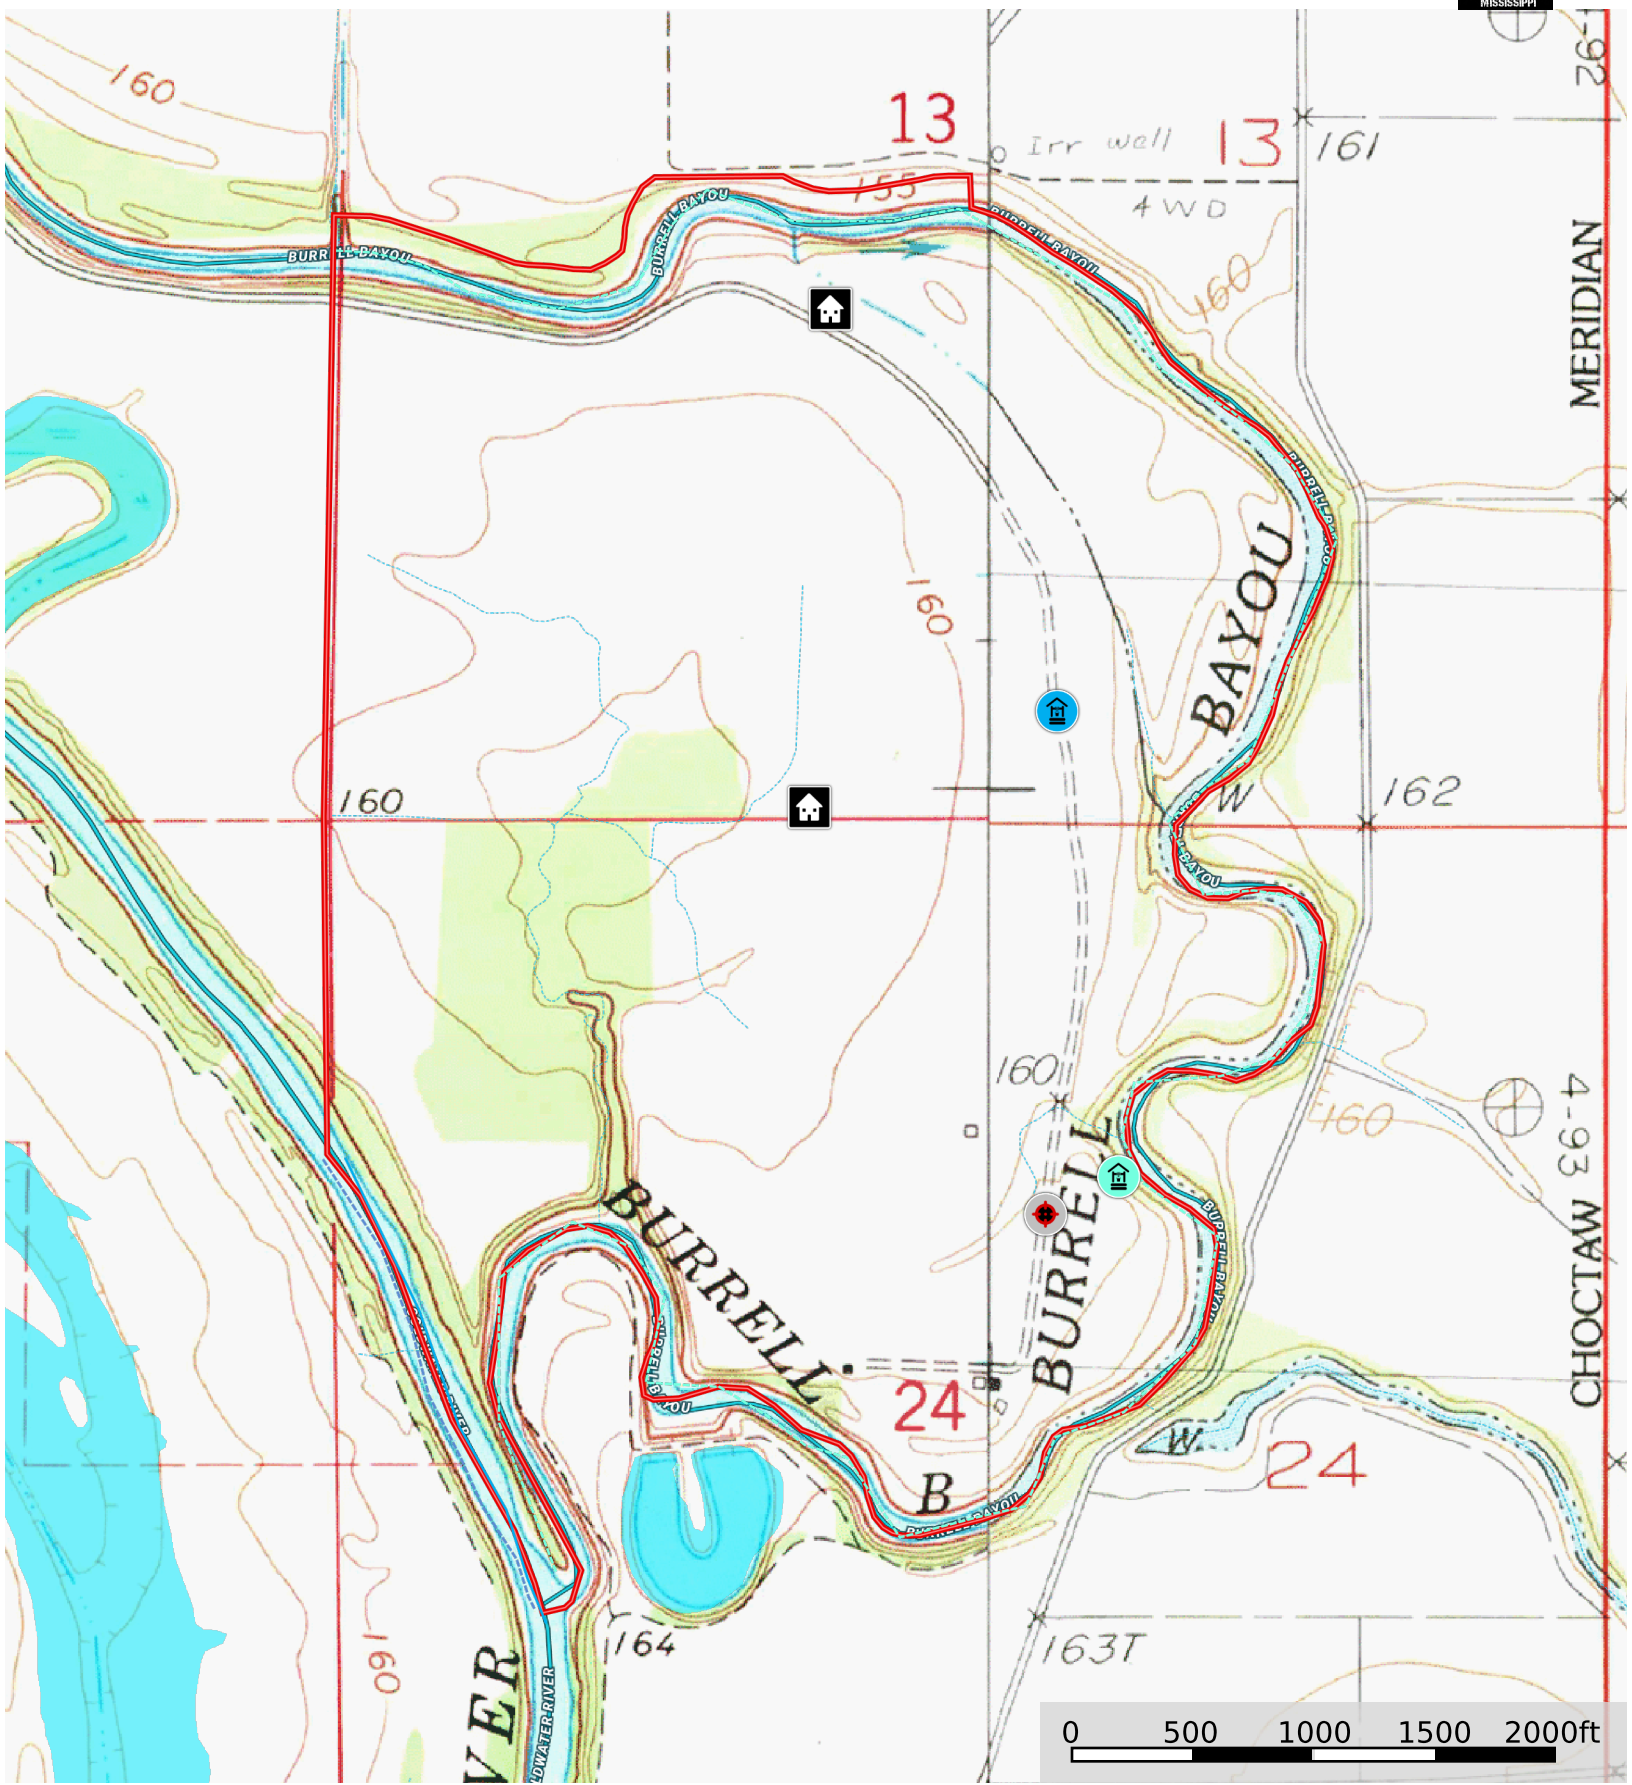

**Burrell Bayou 420 - Quitman County**  
 Quitman County, Mississippi, 420 AC +/-

- pit blind
- electric well
- diesel well
- box stand
- Coldwater River
- bayou
- Coldwater River
- Boundary
- Stream, Intermittent
- River/Creek
- Water Body