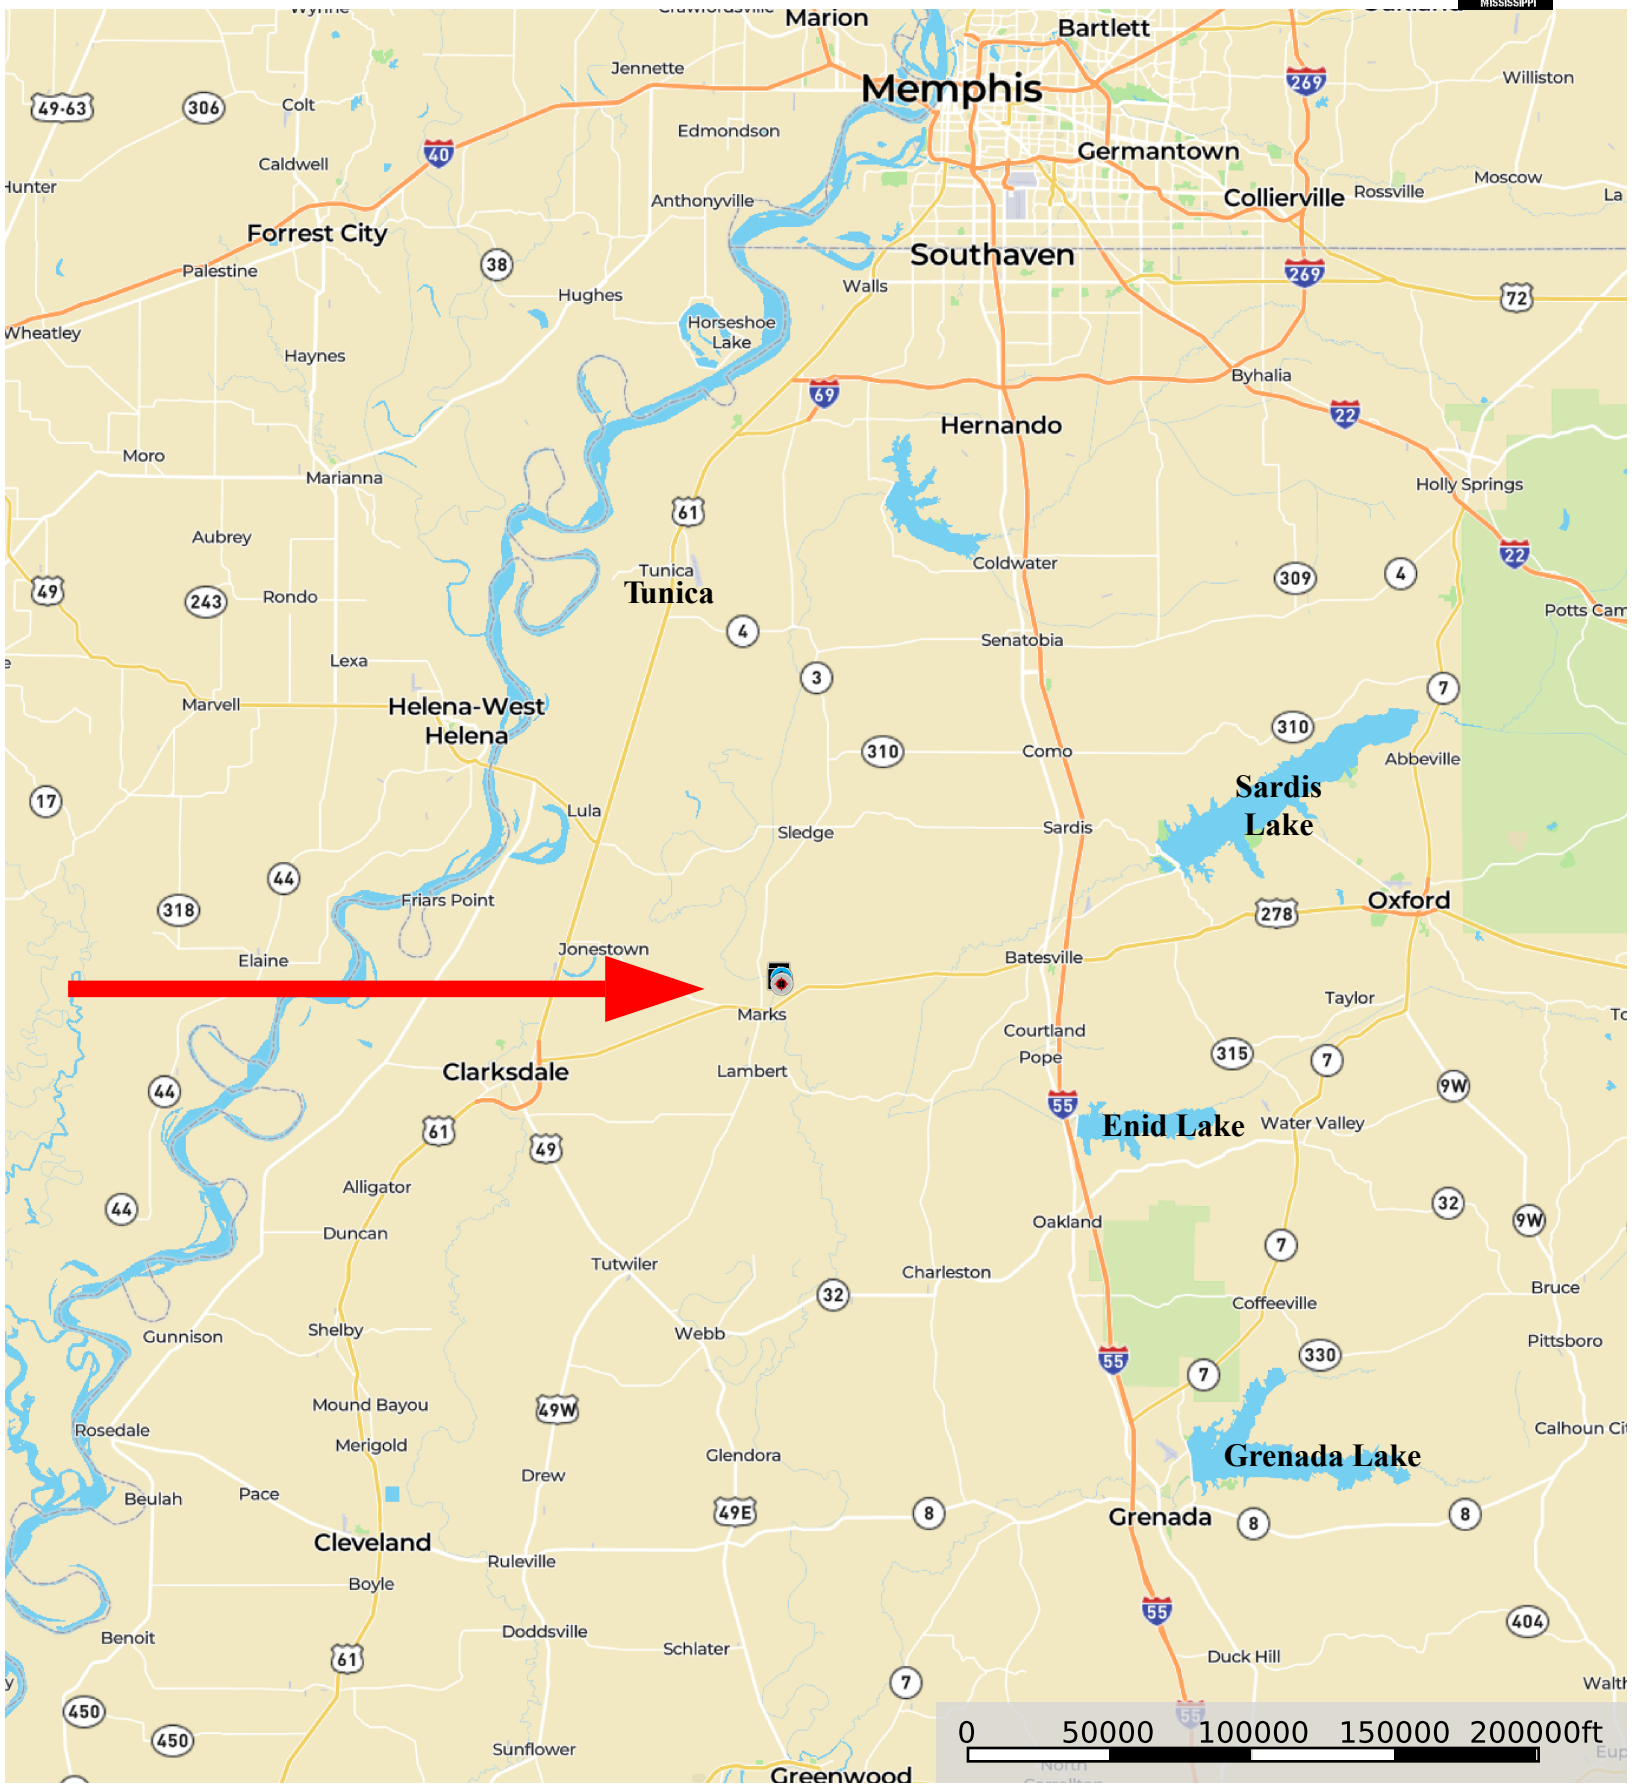

# Burrell Bayou 420 - Quitman County

Quitman County, Mississippi, 420 AC +/-

- pit blind
- electric well
- diesel well
- box stand
- Coldwater River
- bayou
- Coldwater River
- Boundary