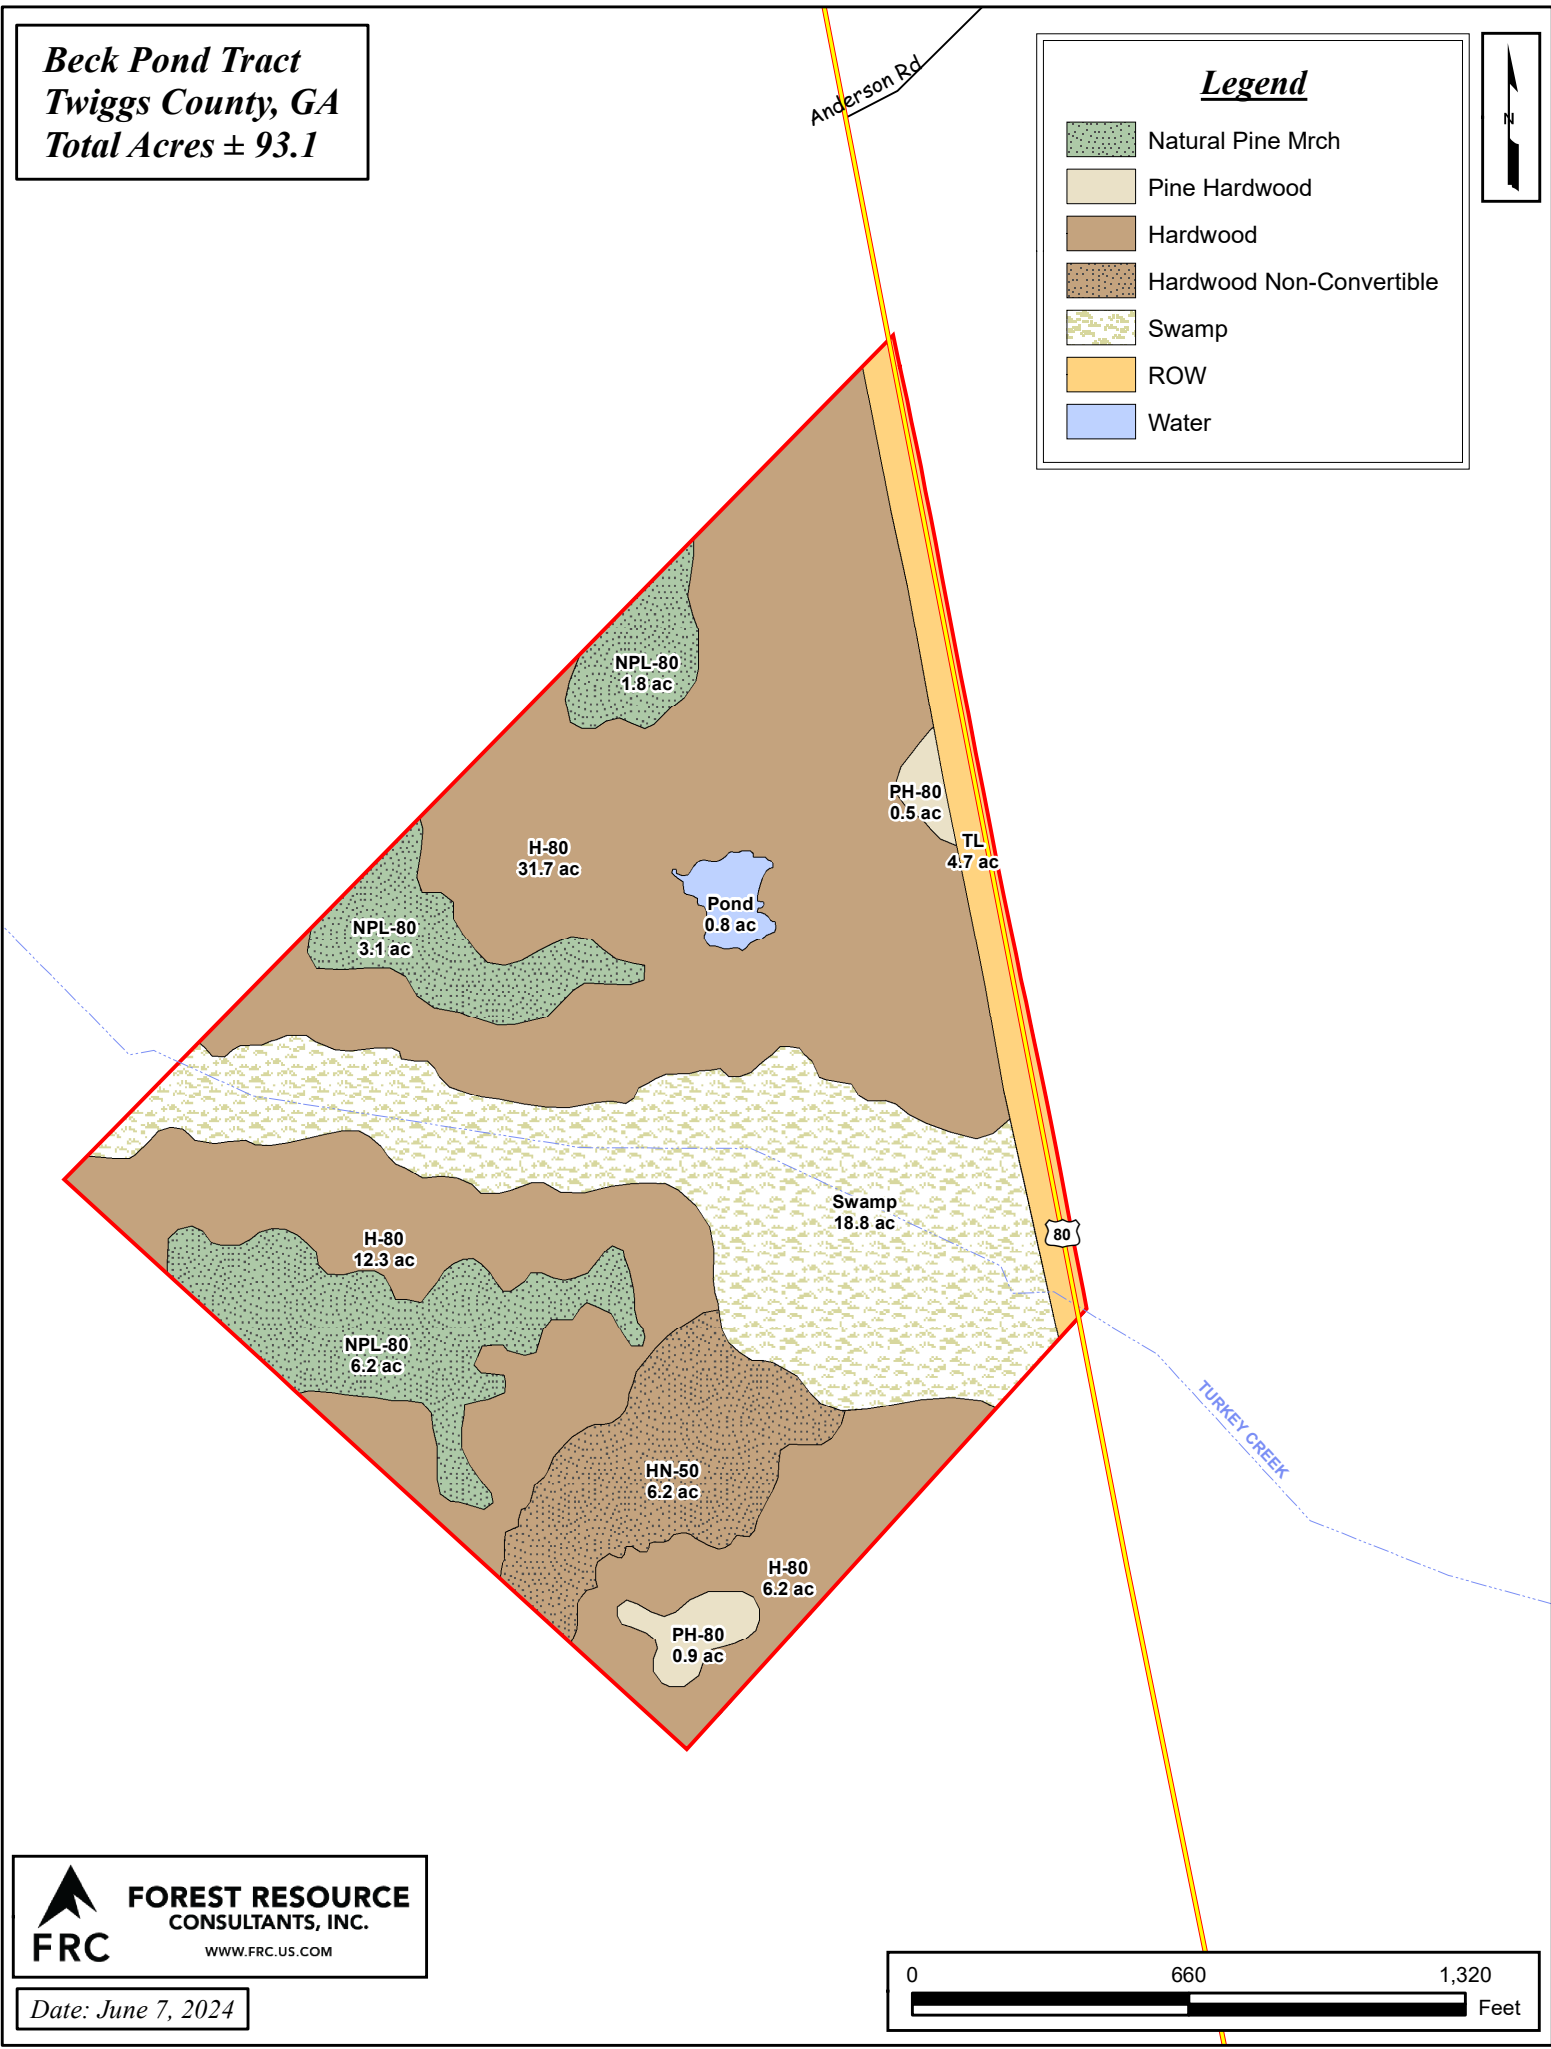

Beck Pond Tract
Twiggs County, GA
Total Acres ± 93.1

Anderson Rd

Legend

-  Natural Pine Mrch
-  Pine Hardwood
-  Hardwood
-  Hardwood Non-Convertible
-  Swamp
-  ROW
-  Water

 **FOREST RESOURCE CONSULTANTS, INC.**
 WWW.FRC.US.COM

Date: June 7, 2024