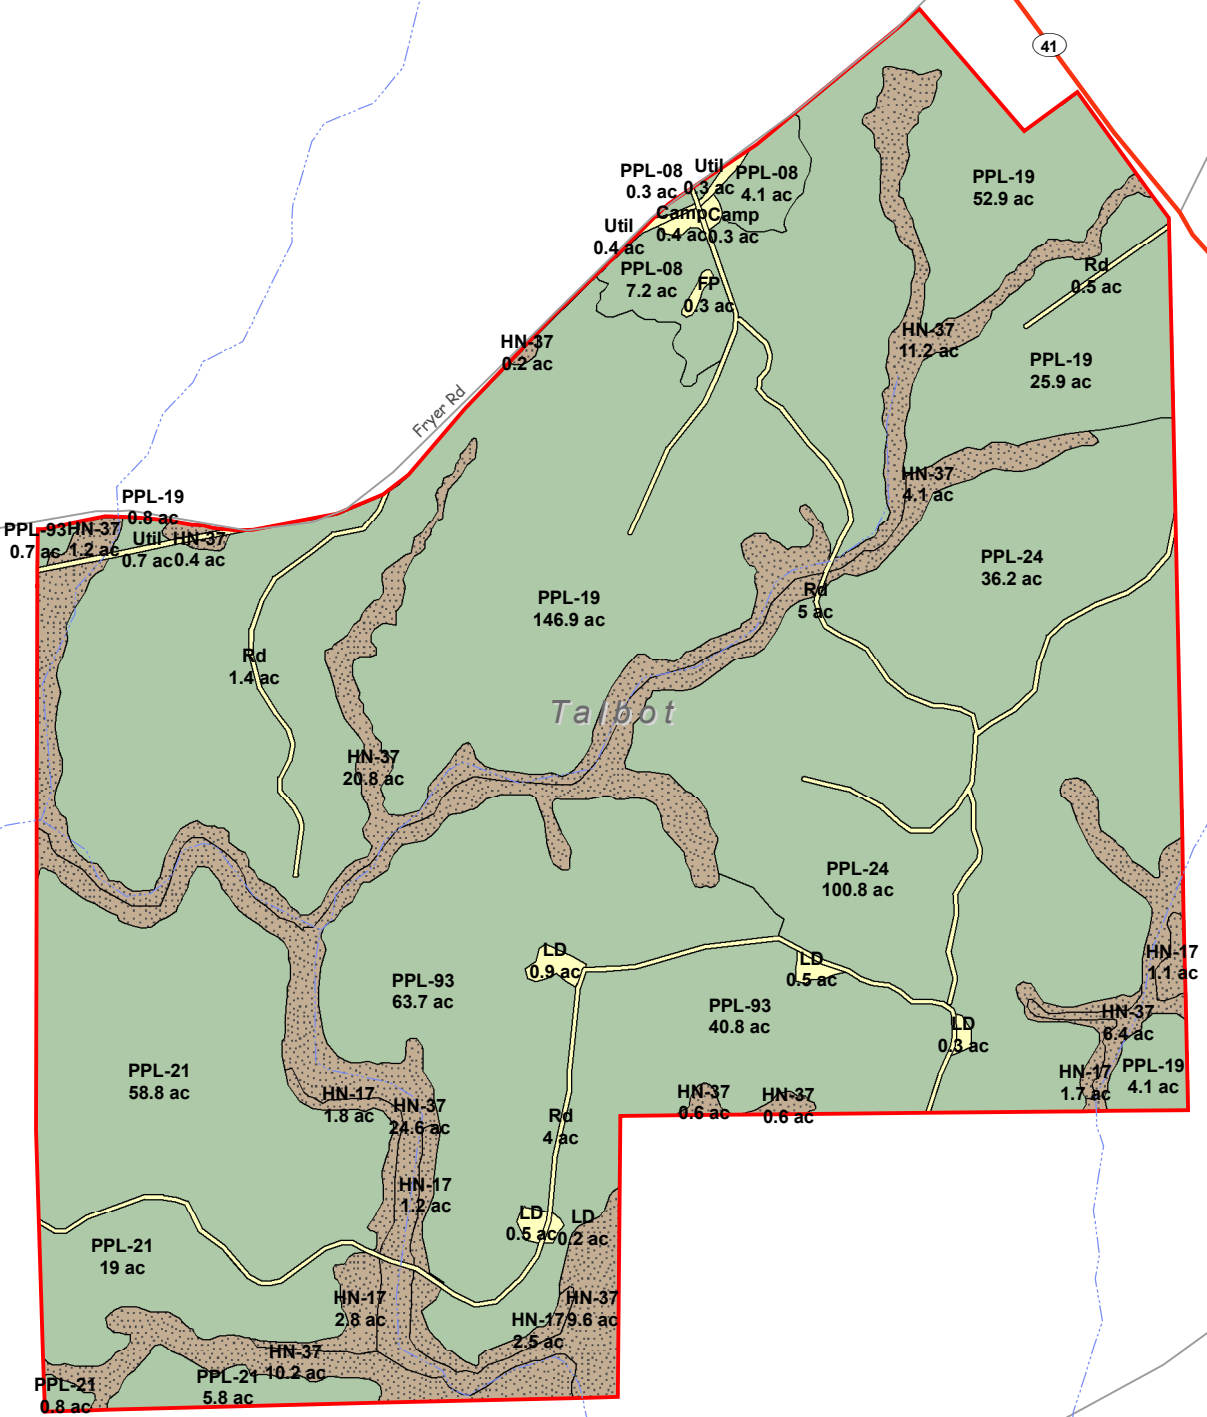

Lazer Creek
Talbot Co., Georgia
Total Acres: ± 686

Map ID: 52012_B

Legend

- Pine
- Hardwood Bottomland
- Non-Forest

FRC
FOREST RESOURCE CONSULTANTS, INC.
 WWW.FRC.US.COM

Date: May 15, 2024