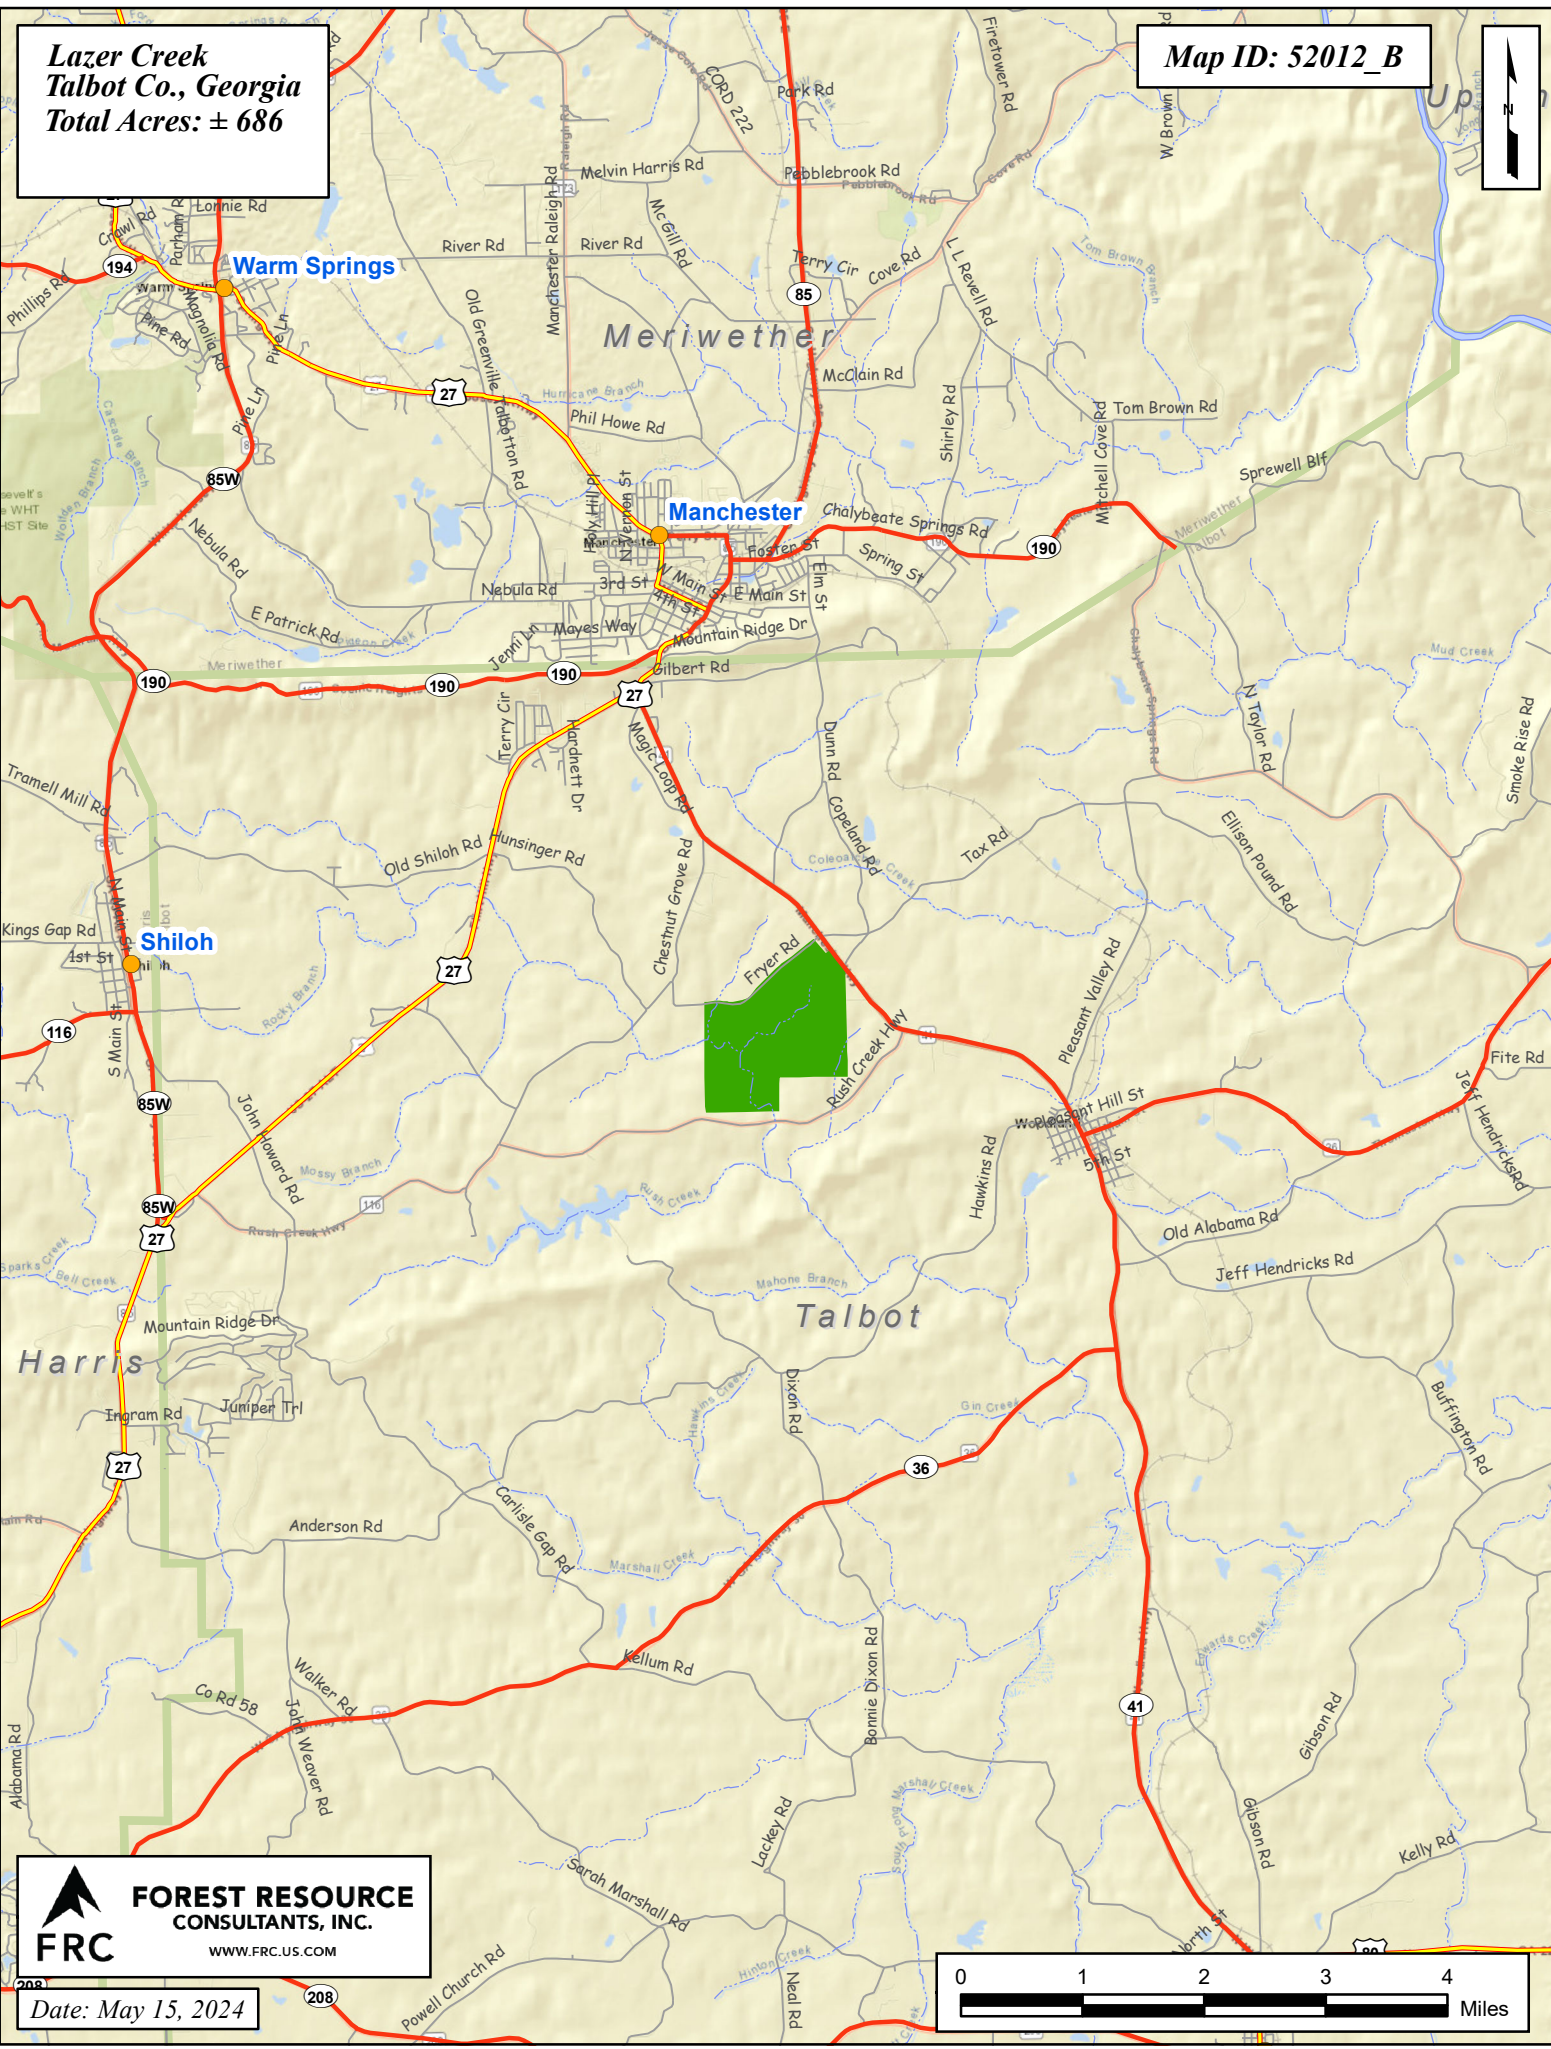

Lazer Creek
Talbot Co., Georgia
Total Acres: ± 686

Map ID: 52012_B

**FOREST RESOURCE
CONSULTANTS, INC.**
WWW.FRC.US.COM

Date: May 15, 2024