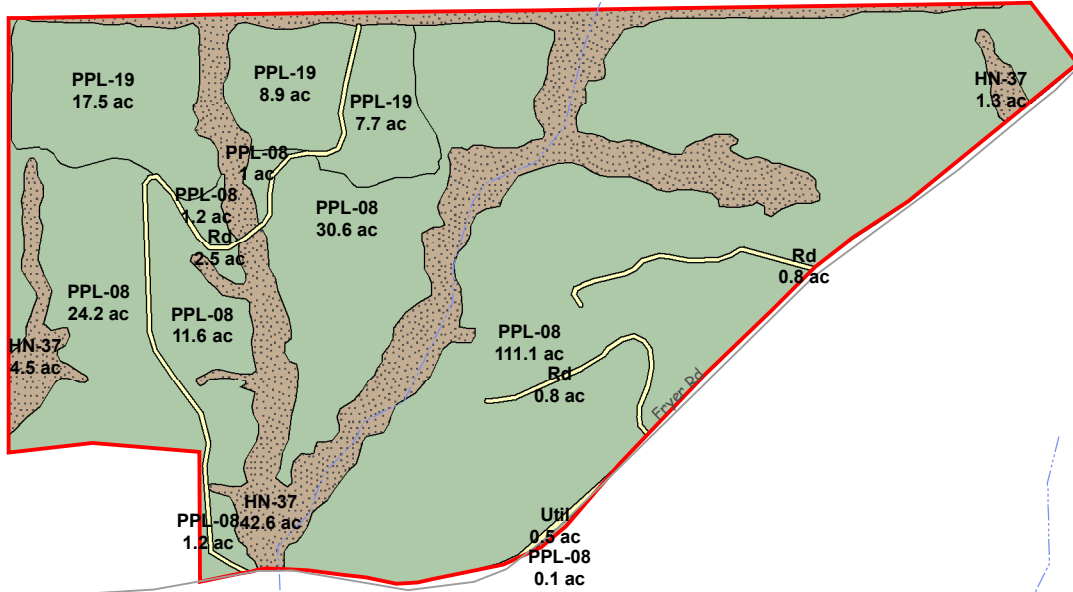

Fryer Road Tract A
Talbot Co., Georgia
Total Acres: ± 268

Map ID: 52012_A

Legend

- Pine
- Hardwood Bottomland
- Non-Forest

Chestnut Grove Rd

Dunn Rd

41

Tax Rd

Talbot