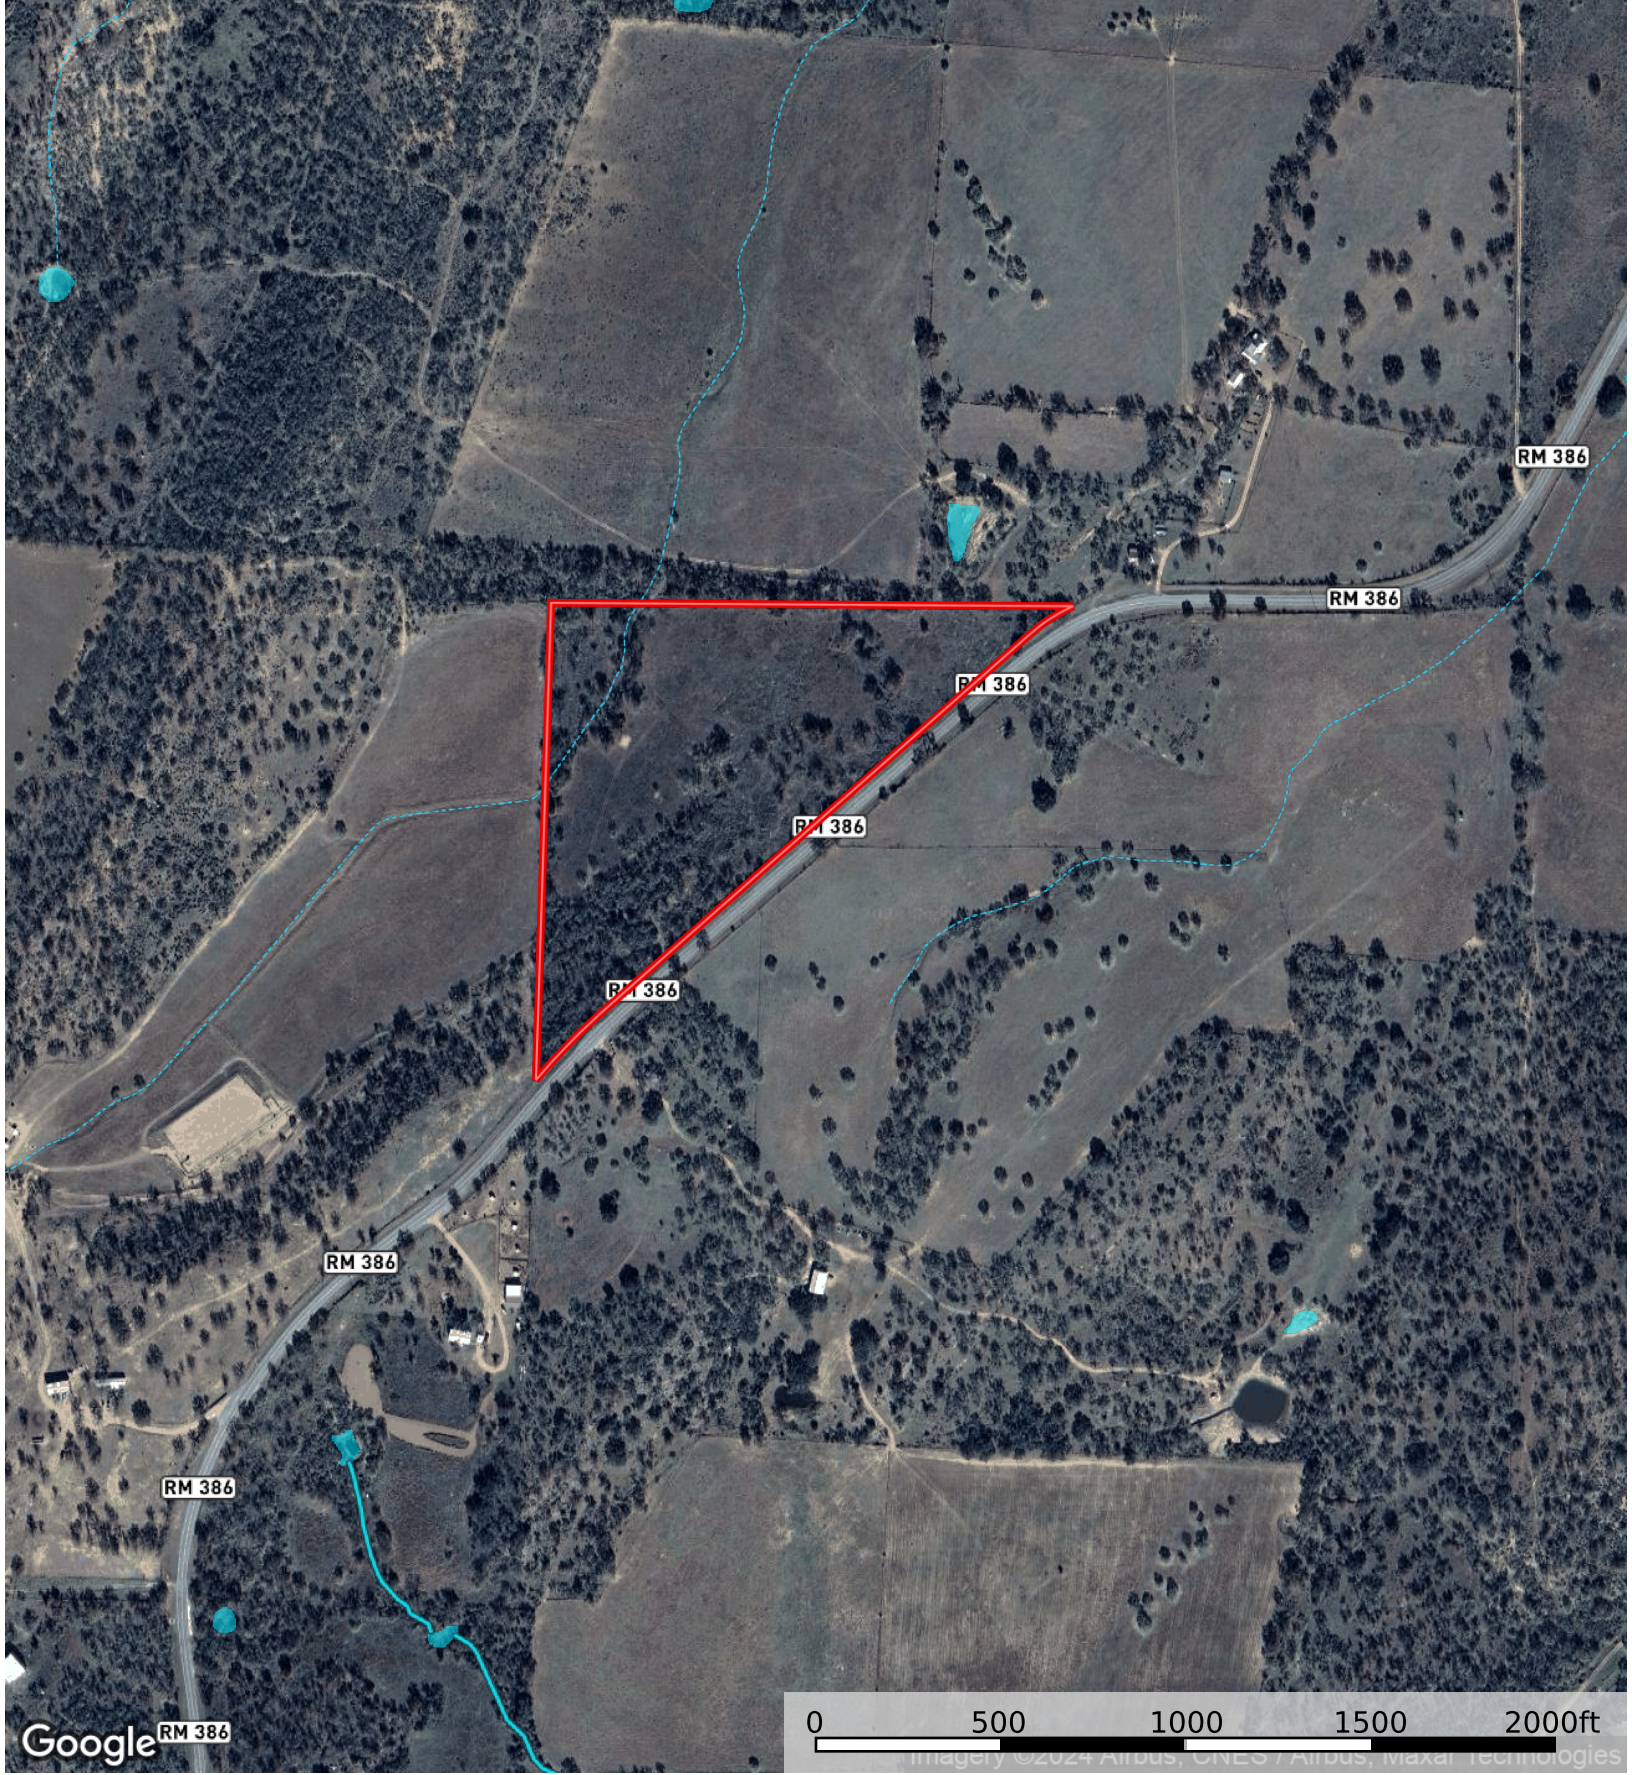

Estes- 10921 Ranch Road 386
Mason County, Texas, 20.11 AC +/-

Google RM 386

0 500 1000 1500 2000ft

- Boundary
- Stream, Intermittent
- River/Creek
- Water Body