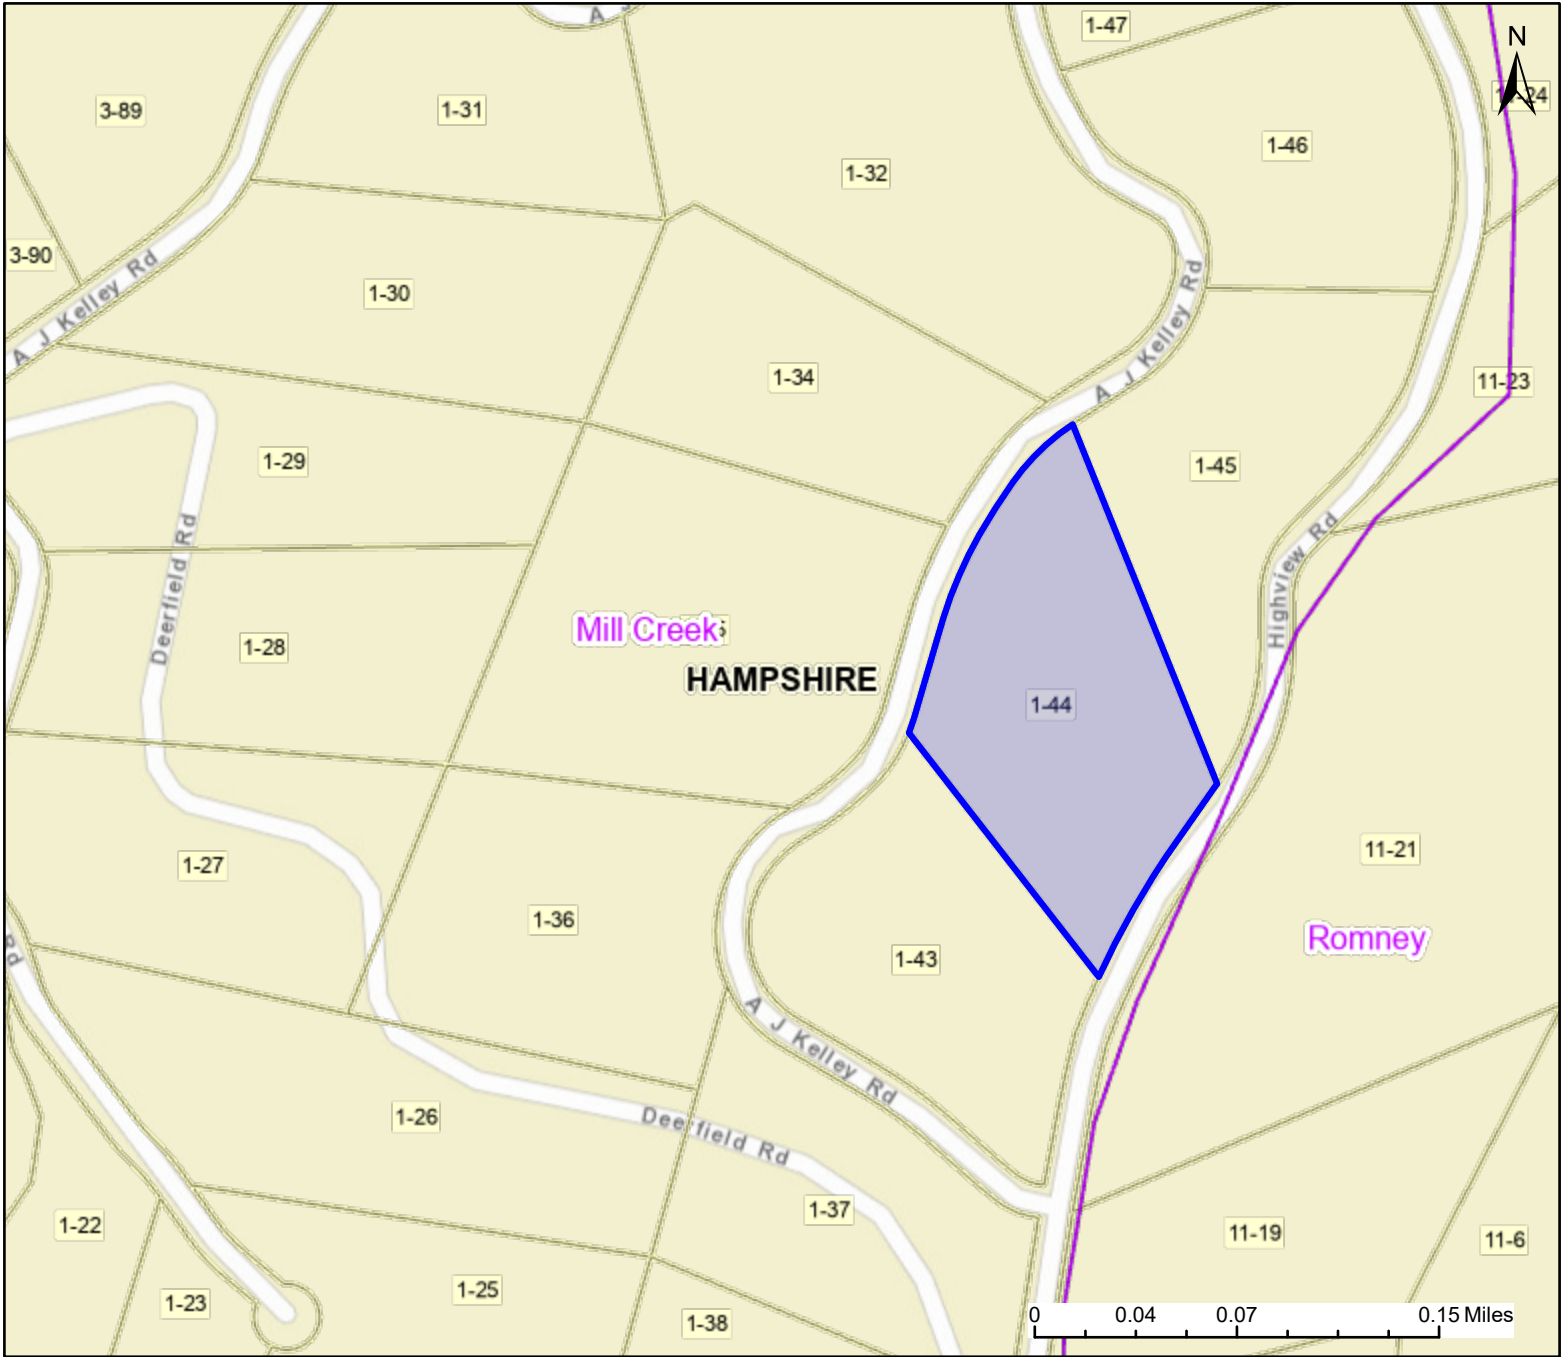

PARCEL ID: 14-06-0001-0044-0000

Legend

District

□ Districts

Parcel

□ WVParcels

User Notes:

WV Property Viewer (<https://www.MapWV.gov/property>) is supported by WV State Tax Department and WV GIS Technical Center.

Map created on June 17, 2024

Owner(s):
ARNDT MARK P & CYNTHIA B

Address:
436 HIGH VIEW RD

Class Type:
Residential

Legal Description:
DEERFIELD HIGHLANDS; PHASE 1 LOT 36
5.385 AC