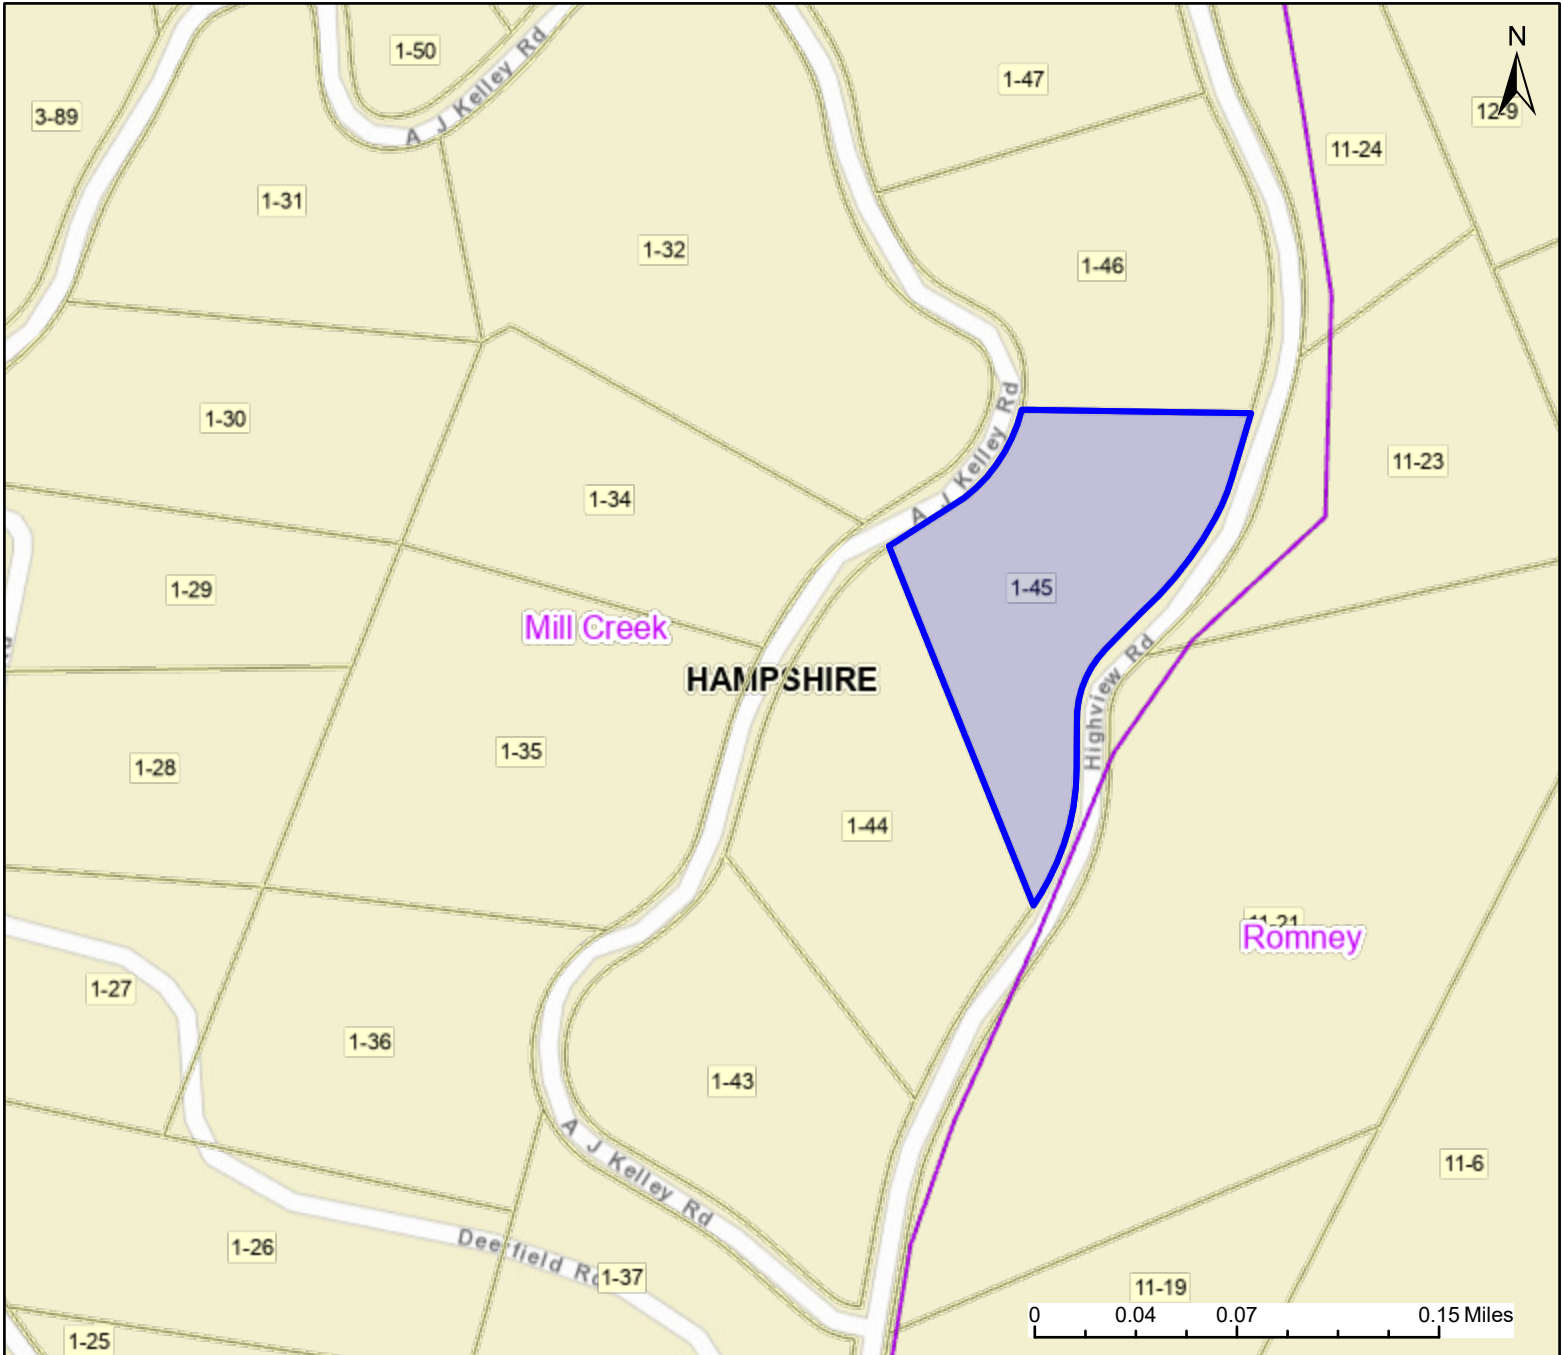

PARCEL ID: 14-06-0001-0045-0000

Legend

District

 Districts

Parcel

 WVParcels

User Notes:

Map created on June 17, 2024

Owner(s):

ARNDT MARK P & CYNTHIA B

Address:

HIGH VIEW RD

Class Type:

Residential

Legal Description:

DEERFIELD HIGHLANDS; PHASE 1 LOT 37
5.196 AC