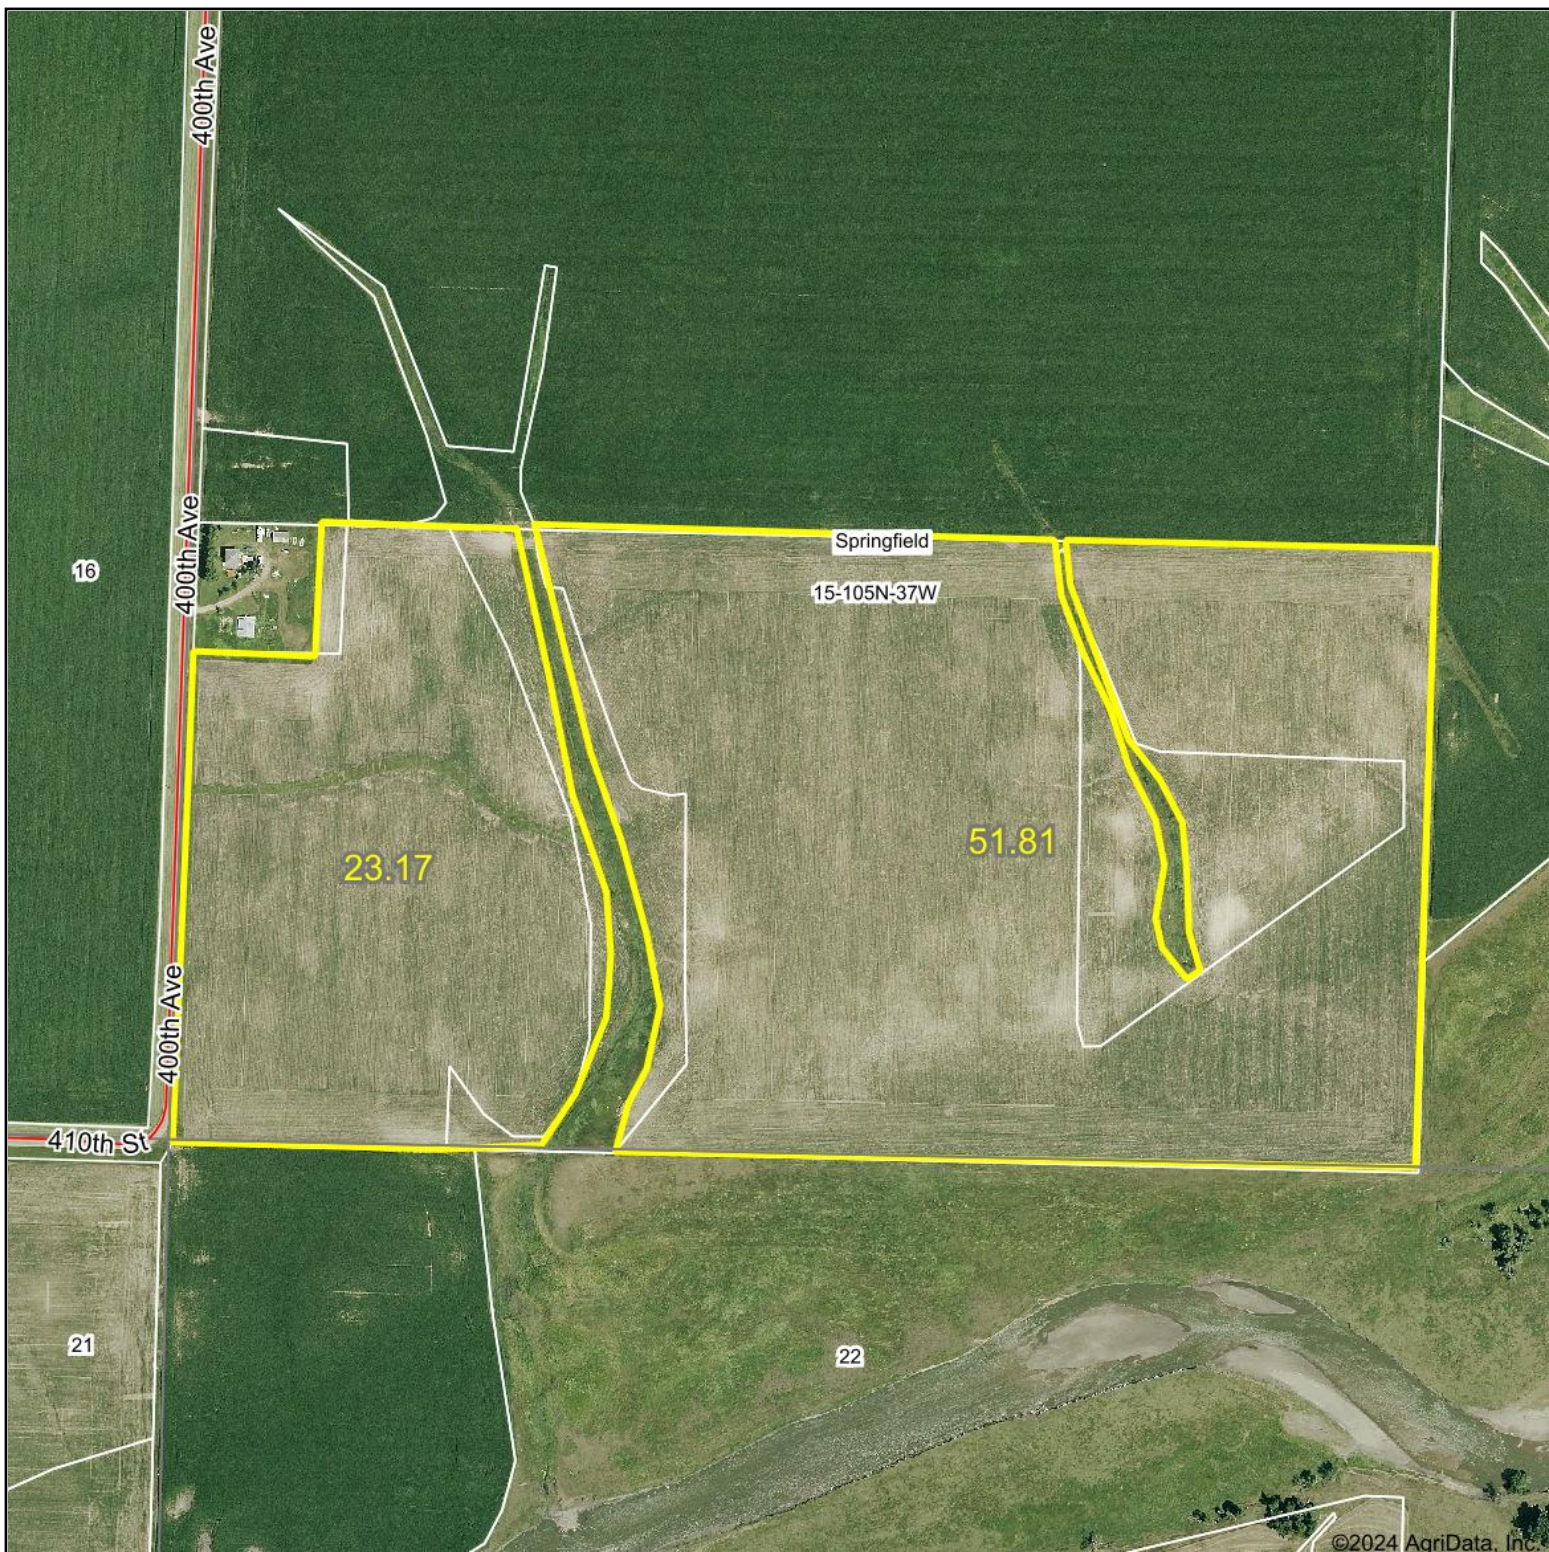

Aerial Map- Cropland

Boundary Center: 43° 53' 36.2, -95° 16' 32.07

15-105N-37W
Cottonwood County
Minnesota

6/25/2024