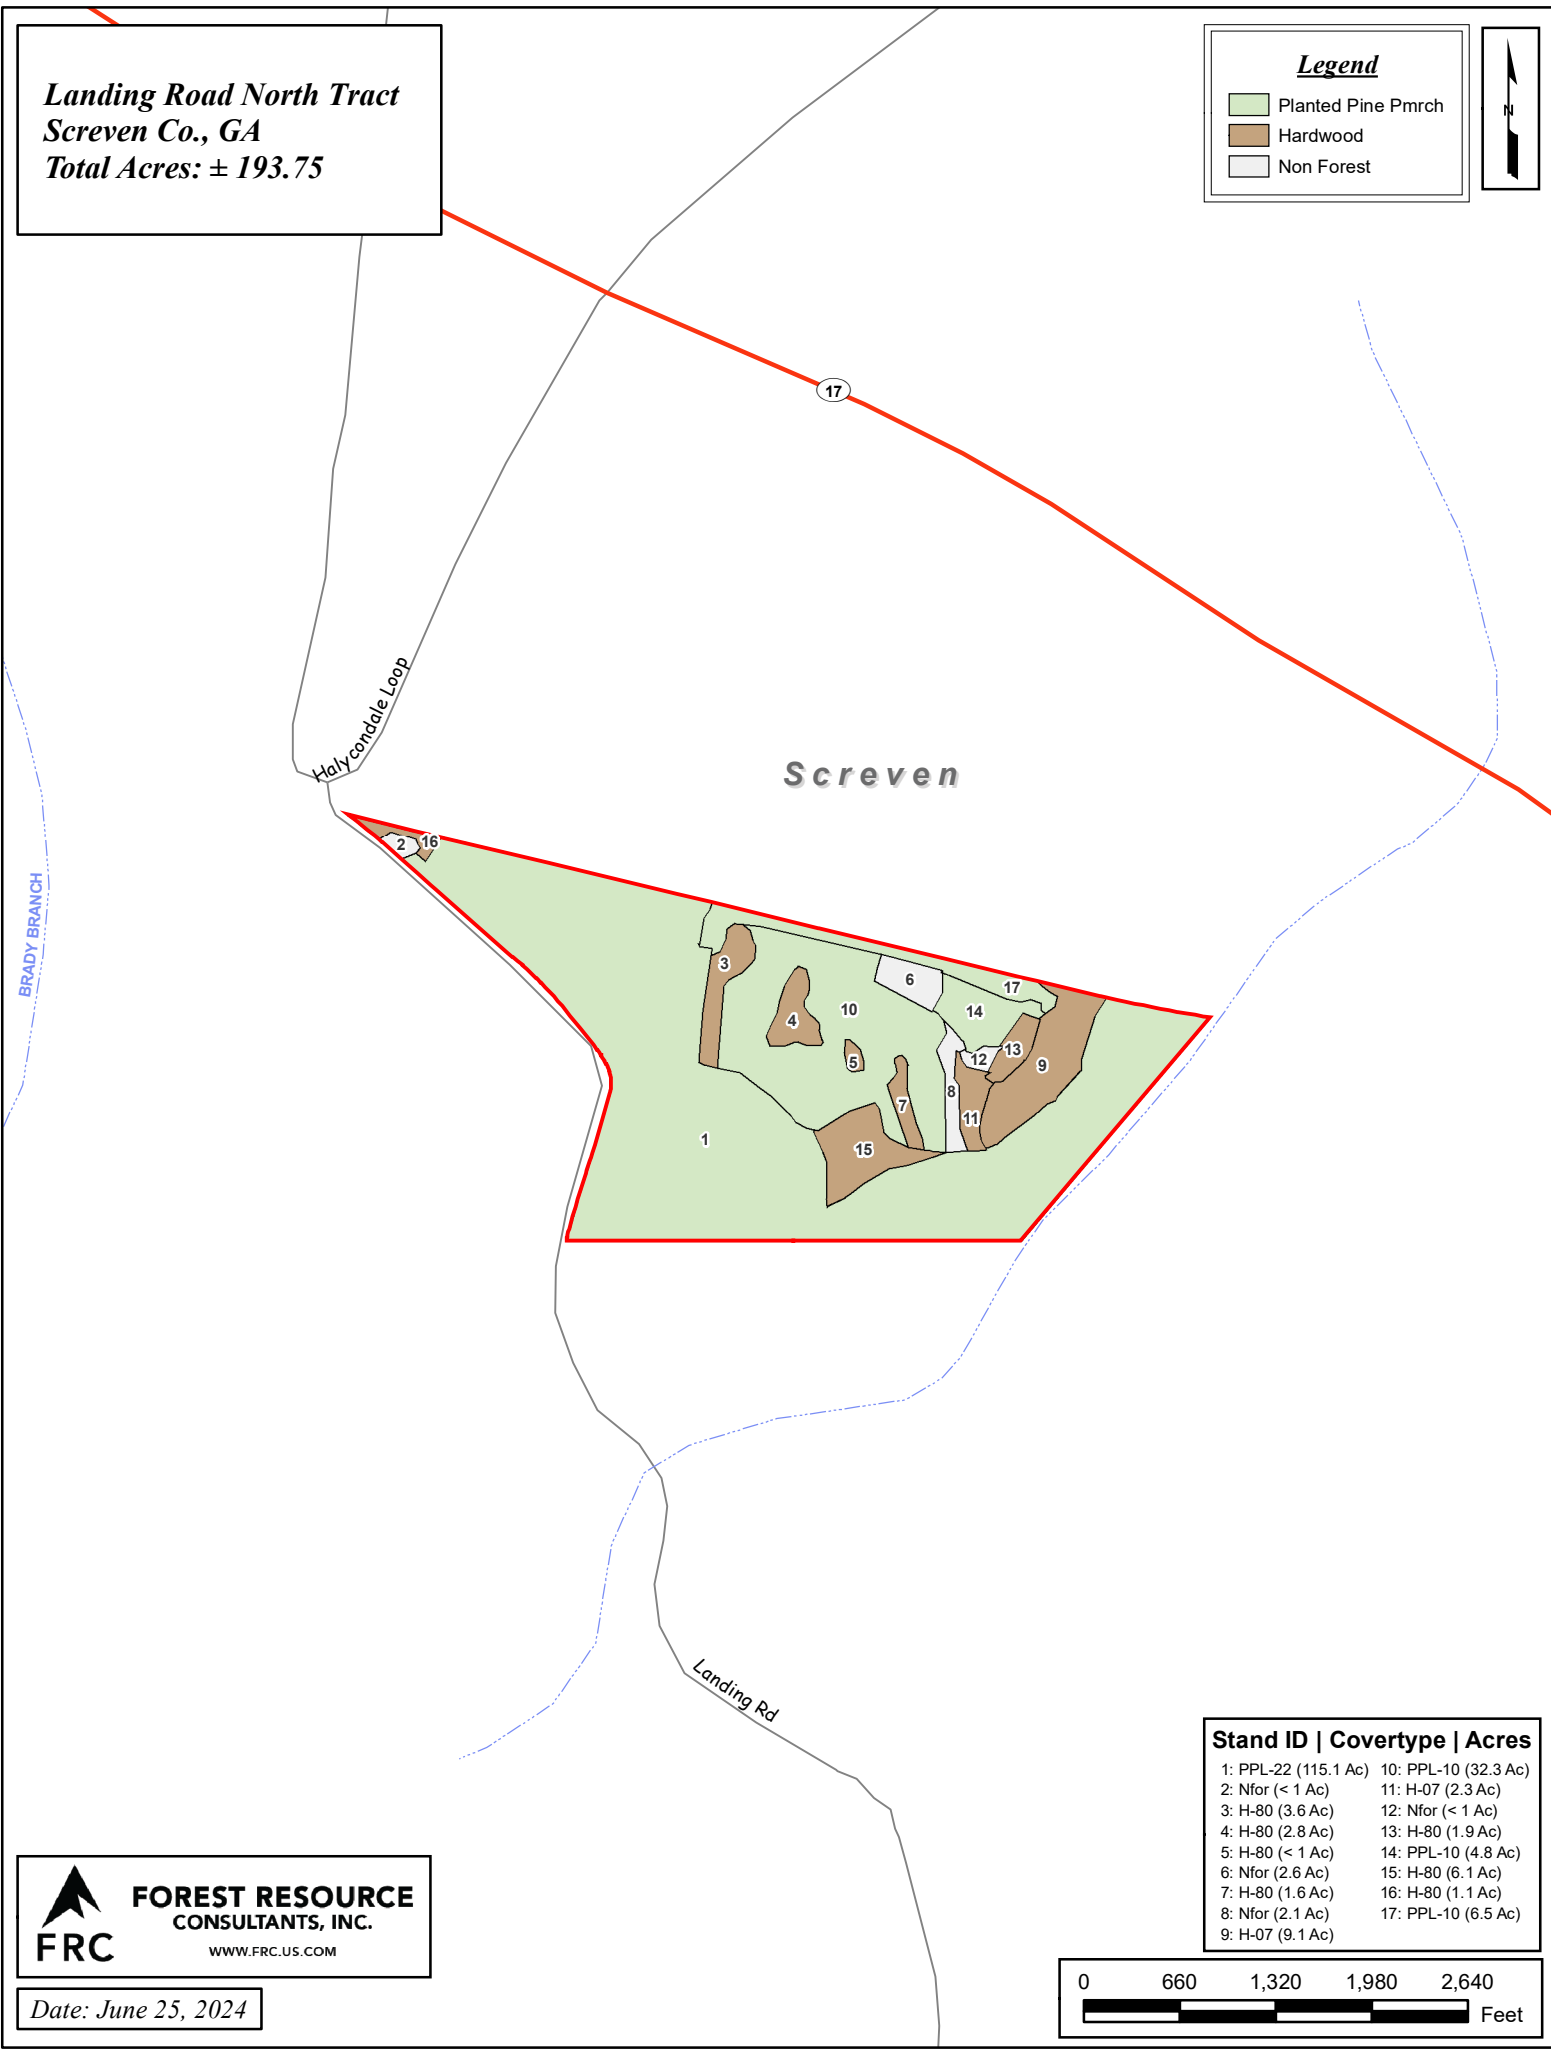

**Landing Road North Tract**  
**Screven Co., GA**  
**Total Acres: ± 193.75**

**Legend**

- Planted Pine Pmrch
- Hardwood
- Non Forest

Stand ID	Covertypes	Acres
1:	PPL-22	(115.1 Ac)
2:	Nfor	(< 1 Ac)
3:	H-80	(3.6 Ac)
4:	H-80	(2.8 Ac)
5:	H-80	(< 1 Ac)
6:	Nfor	(2.6 Ac)
7:	H-80	(1.6 Ac)
8:	Nfor	(2.1 Ac)
9:	H-07	(9.1 Ac)
10:	PPL-10	(32.3 Ac)
11:	H-07	(2.3 Ac)
12:	Nfor	(< 1 Ac)
13:	H-80	(1.9 Ac)
14:	PPL-10	(4.8 Ac)
15:	H-80	(6.1 Ac)
16:	H-80	(1.1 Ac)
17:	PPL-10	(6.5 Ac)