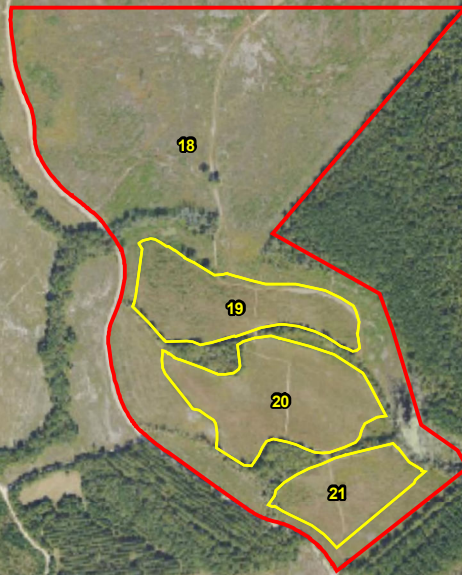

Landing Road South Tract
Screven Co., GA
Total Acres: ± 162.94

Date: June 25, 2024

Imagery: NAIP

Stand ID | Covertypes | Acres

18: PPL-22 (121 Ac) 20: PPLL-21 (18.5 Ac)
19: PPLL-21 (14.4 Ac) 21: PPLL-21 (9 Ac)