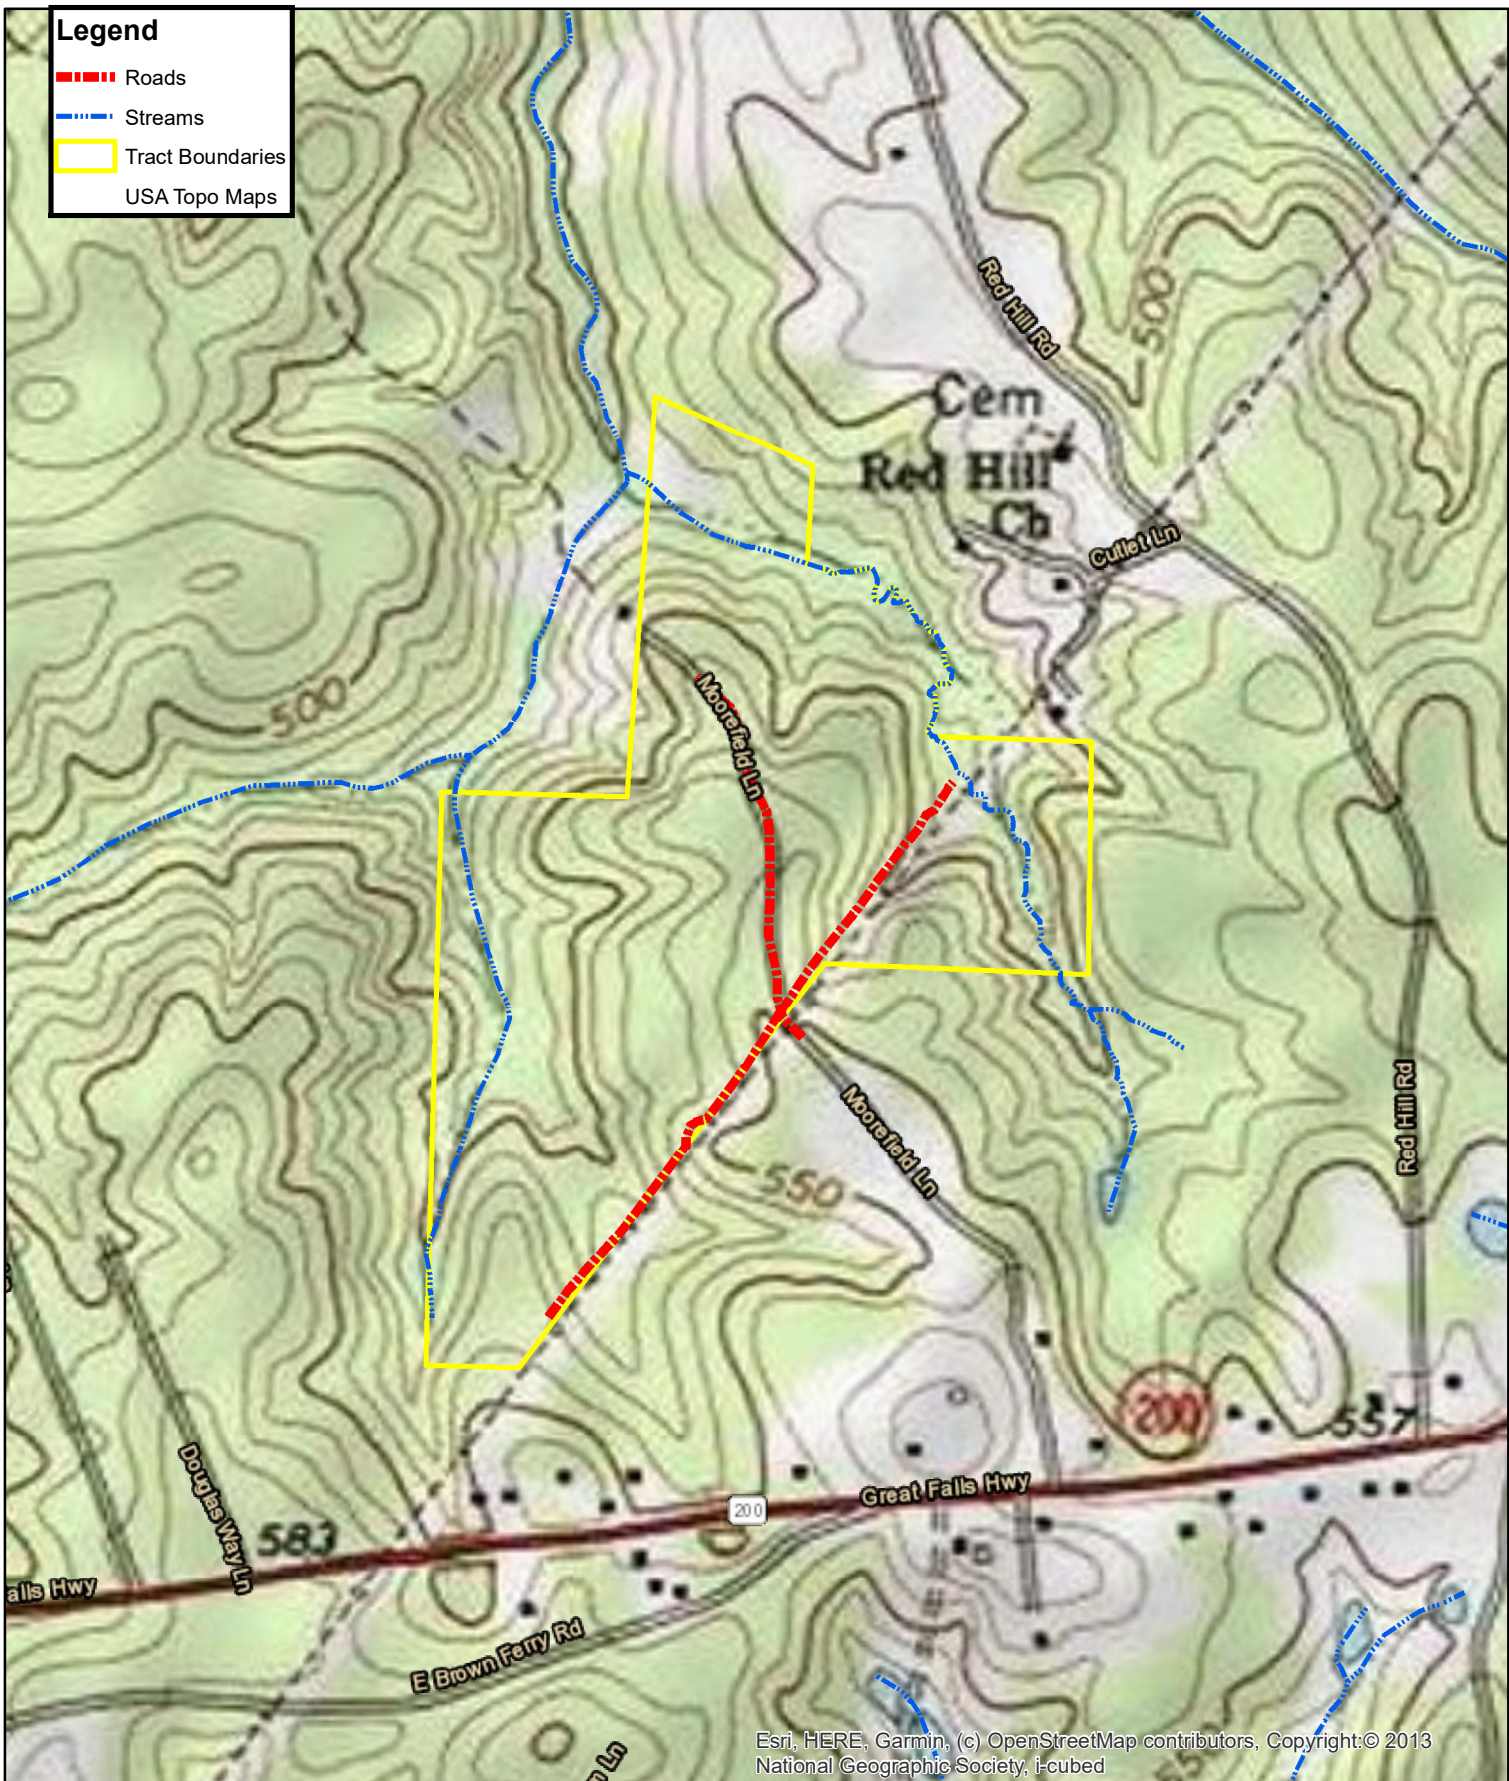

Legend

- Roads
- Streams
- Tract Boundaries
- USA Topo Maps

Owner's agents make no claims as to the accuracy of this map.

Moorefield Tract
Topographical Map
Lancaster County, SC
TMS: 0103-00-011.00
83.153± Plat Acres
82.58± GIS Acres
June, 2023