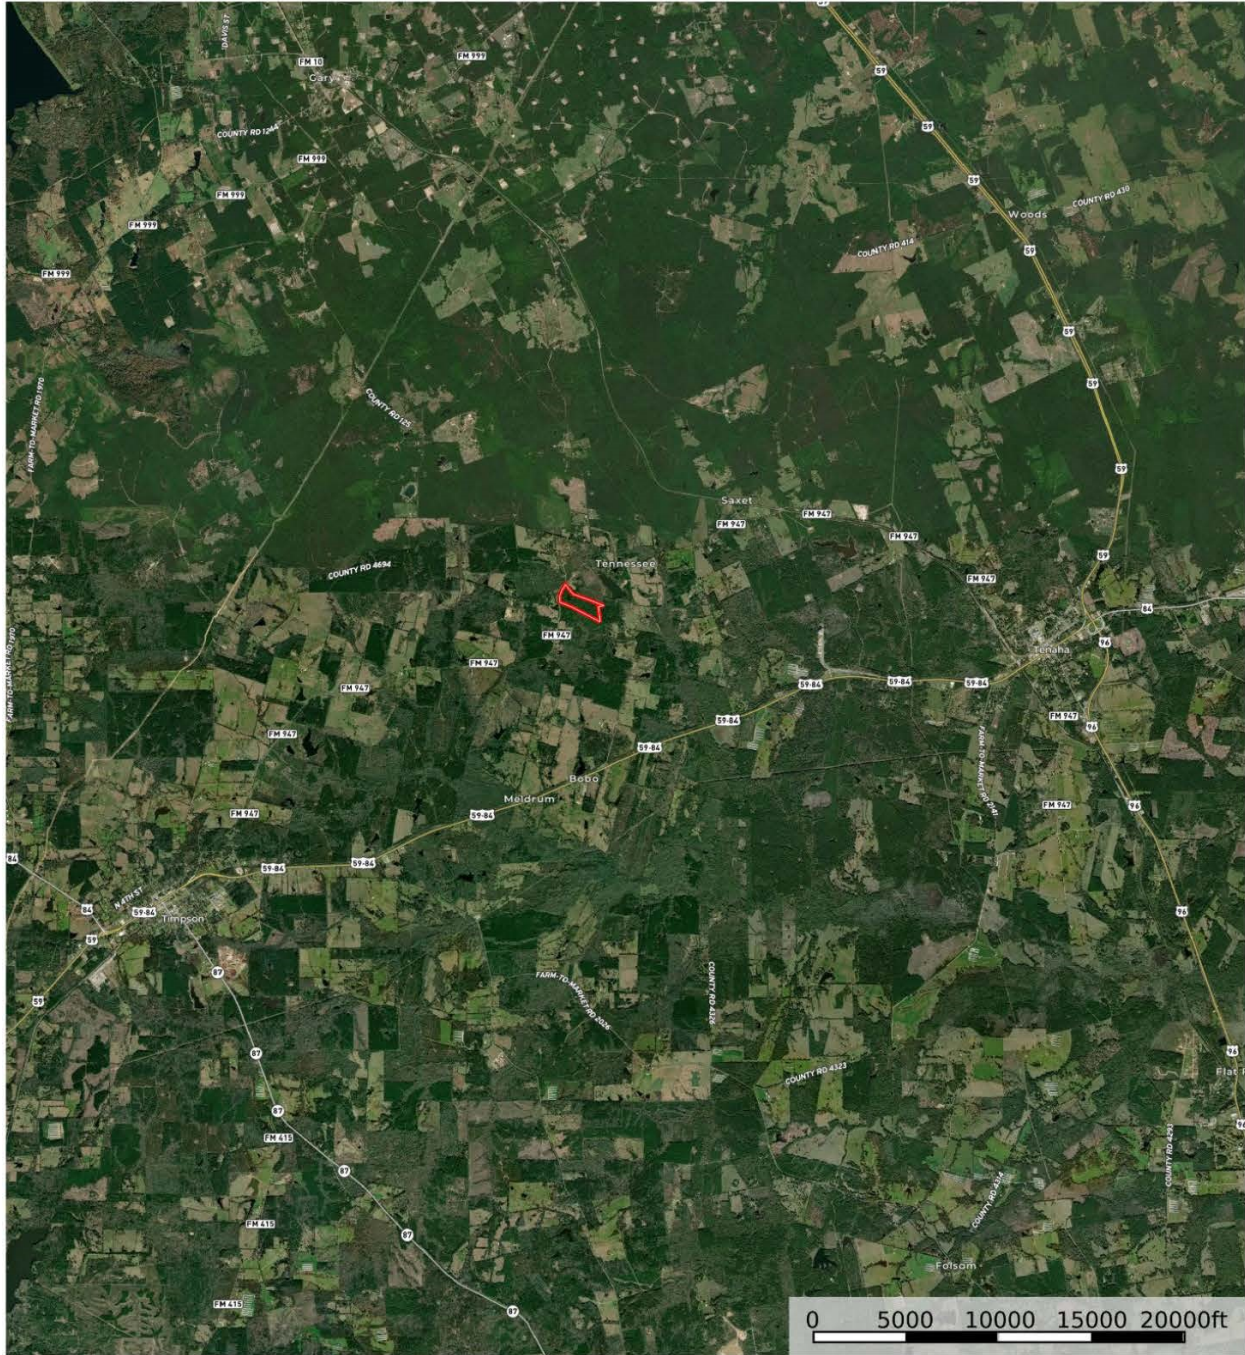

# LOCATION

Shelby  
42+/- Acres

4858 FM 947, Timpson, TX 75975  
Shelby County, Texas, 42 AC +/-

 Boundary

 The information contained herein was obtained from sources deemed to be reliable. Land id™ Services makes no warranties or guarantees as to the completeness or accuracy thereof.