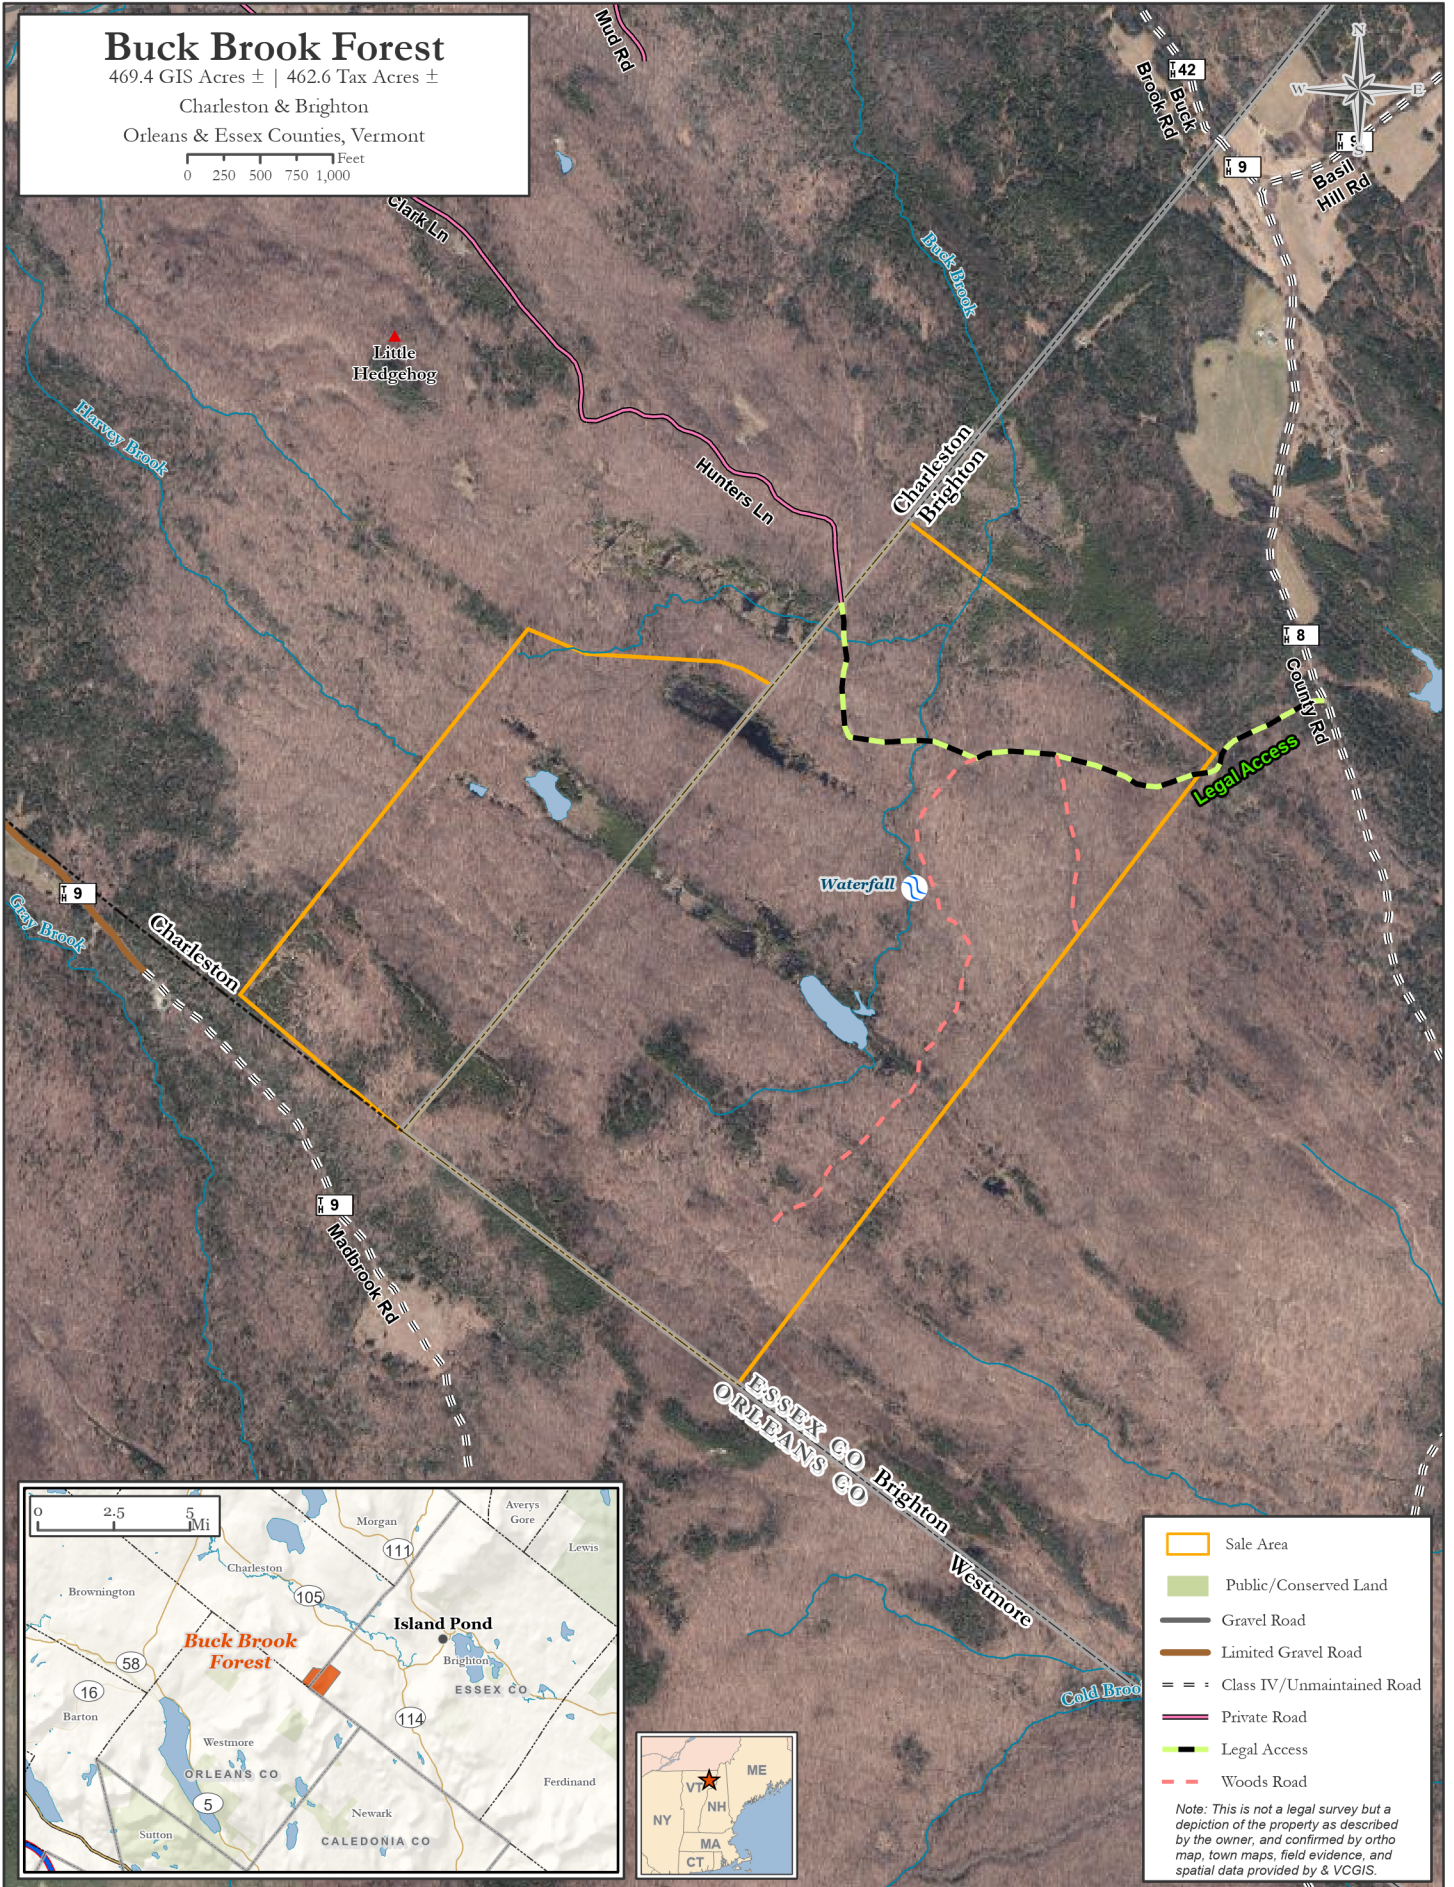

Buck Brook Forest

469.4 GIS Acres ± | 462.6 Tax Acres ±

Charleston & Brighton

Orleans & Essex Counties, Vermont

0 250 500 750 1,000 Feet

- Sale Area
- Public/Conserved Land
- Gravel Road
- Limited Gravel Road
- Class IV/Unmaintained Road
- Private Road
- Legal Access
- Woods Road

Note: This is not a legal survey but a depiction of the property as described by the owner, and confirmed by ortho map, town maps, field evidence, and spatial data provided by VCGIS.