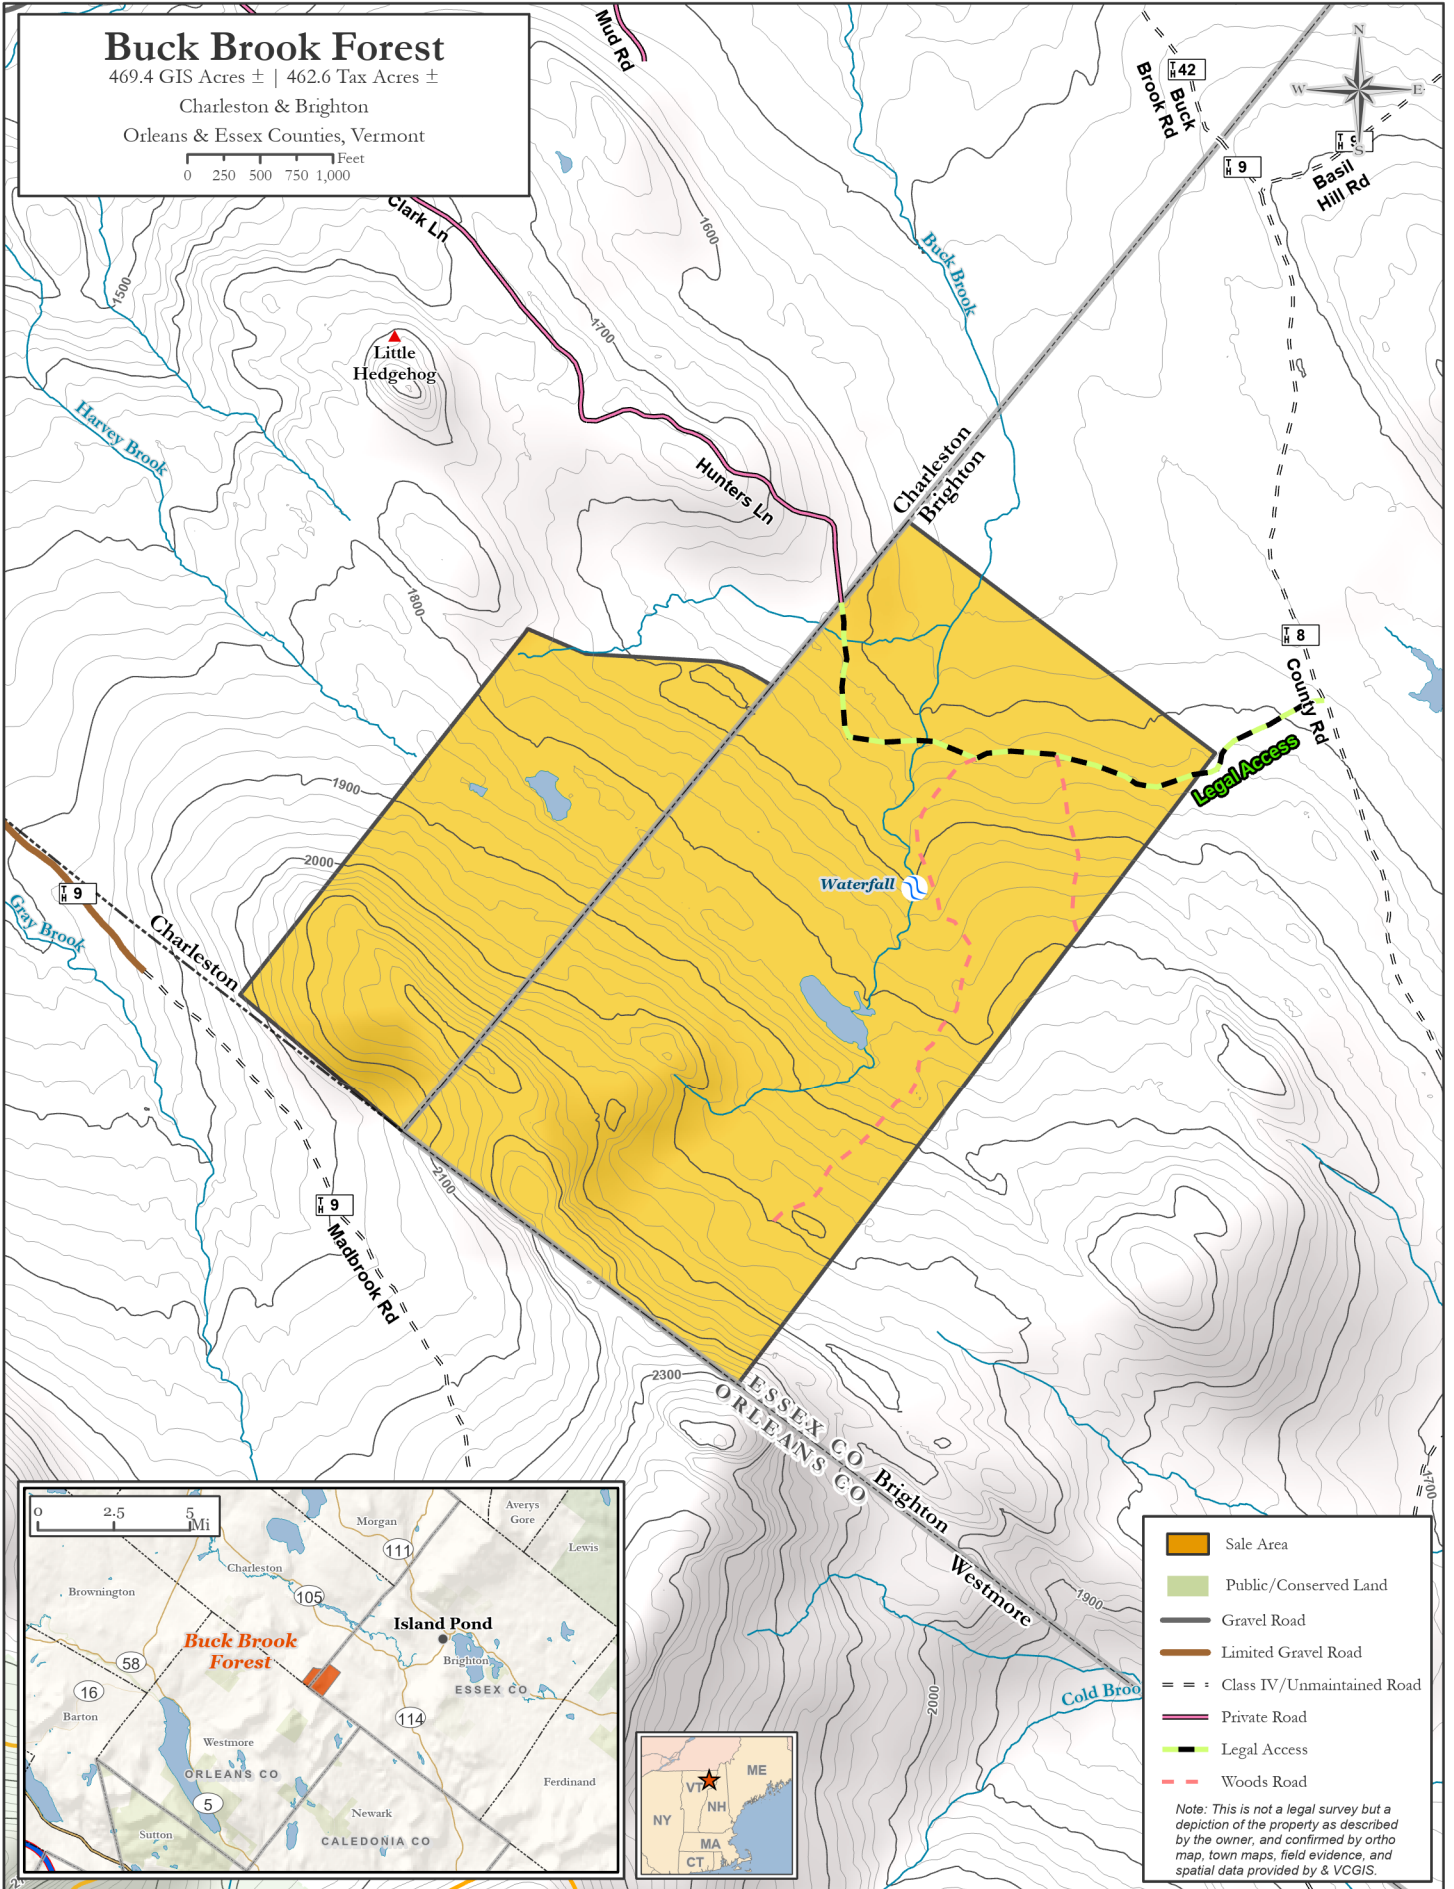

Buck Brook Forest

469.4 GIS Acres ± | 462.6 Tax Acres ±

Charleston & Brighton

Orleans & Essex Counties, Vermont

0 250 500 750 1,000 Feet

- Sale Area
- Public/Conserved Land
- Gravel Road
- Limited Gravel Road
- Class IV/Unmaintained Road
- Private Road
- Legal Access
- Woods Road