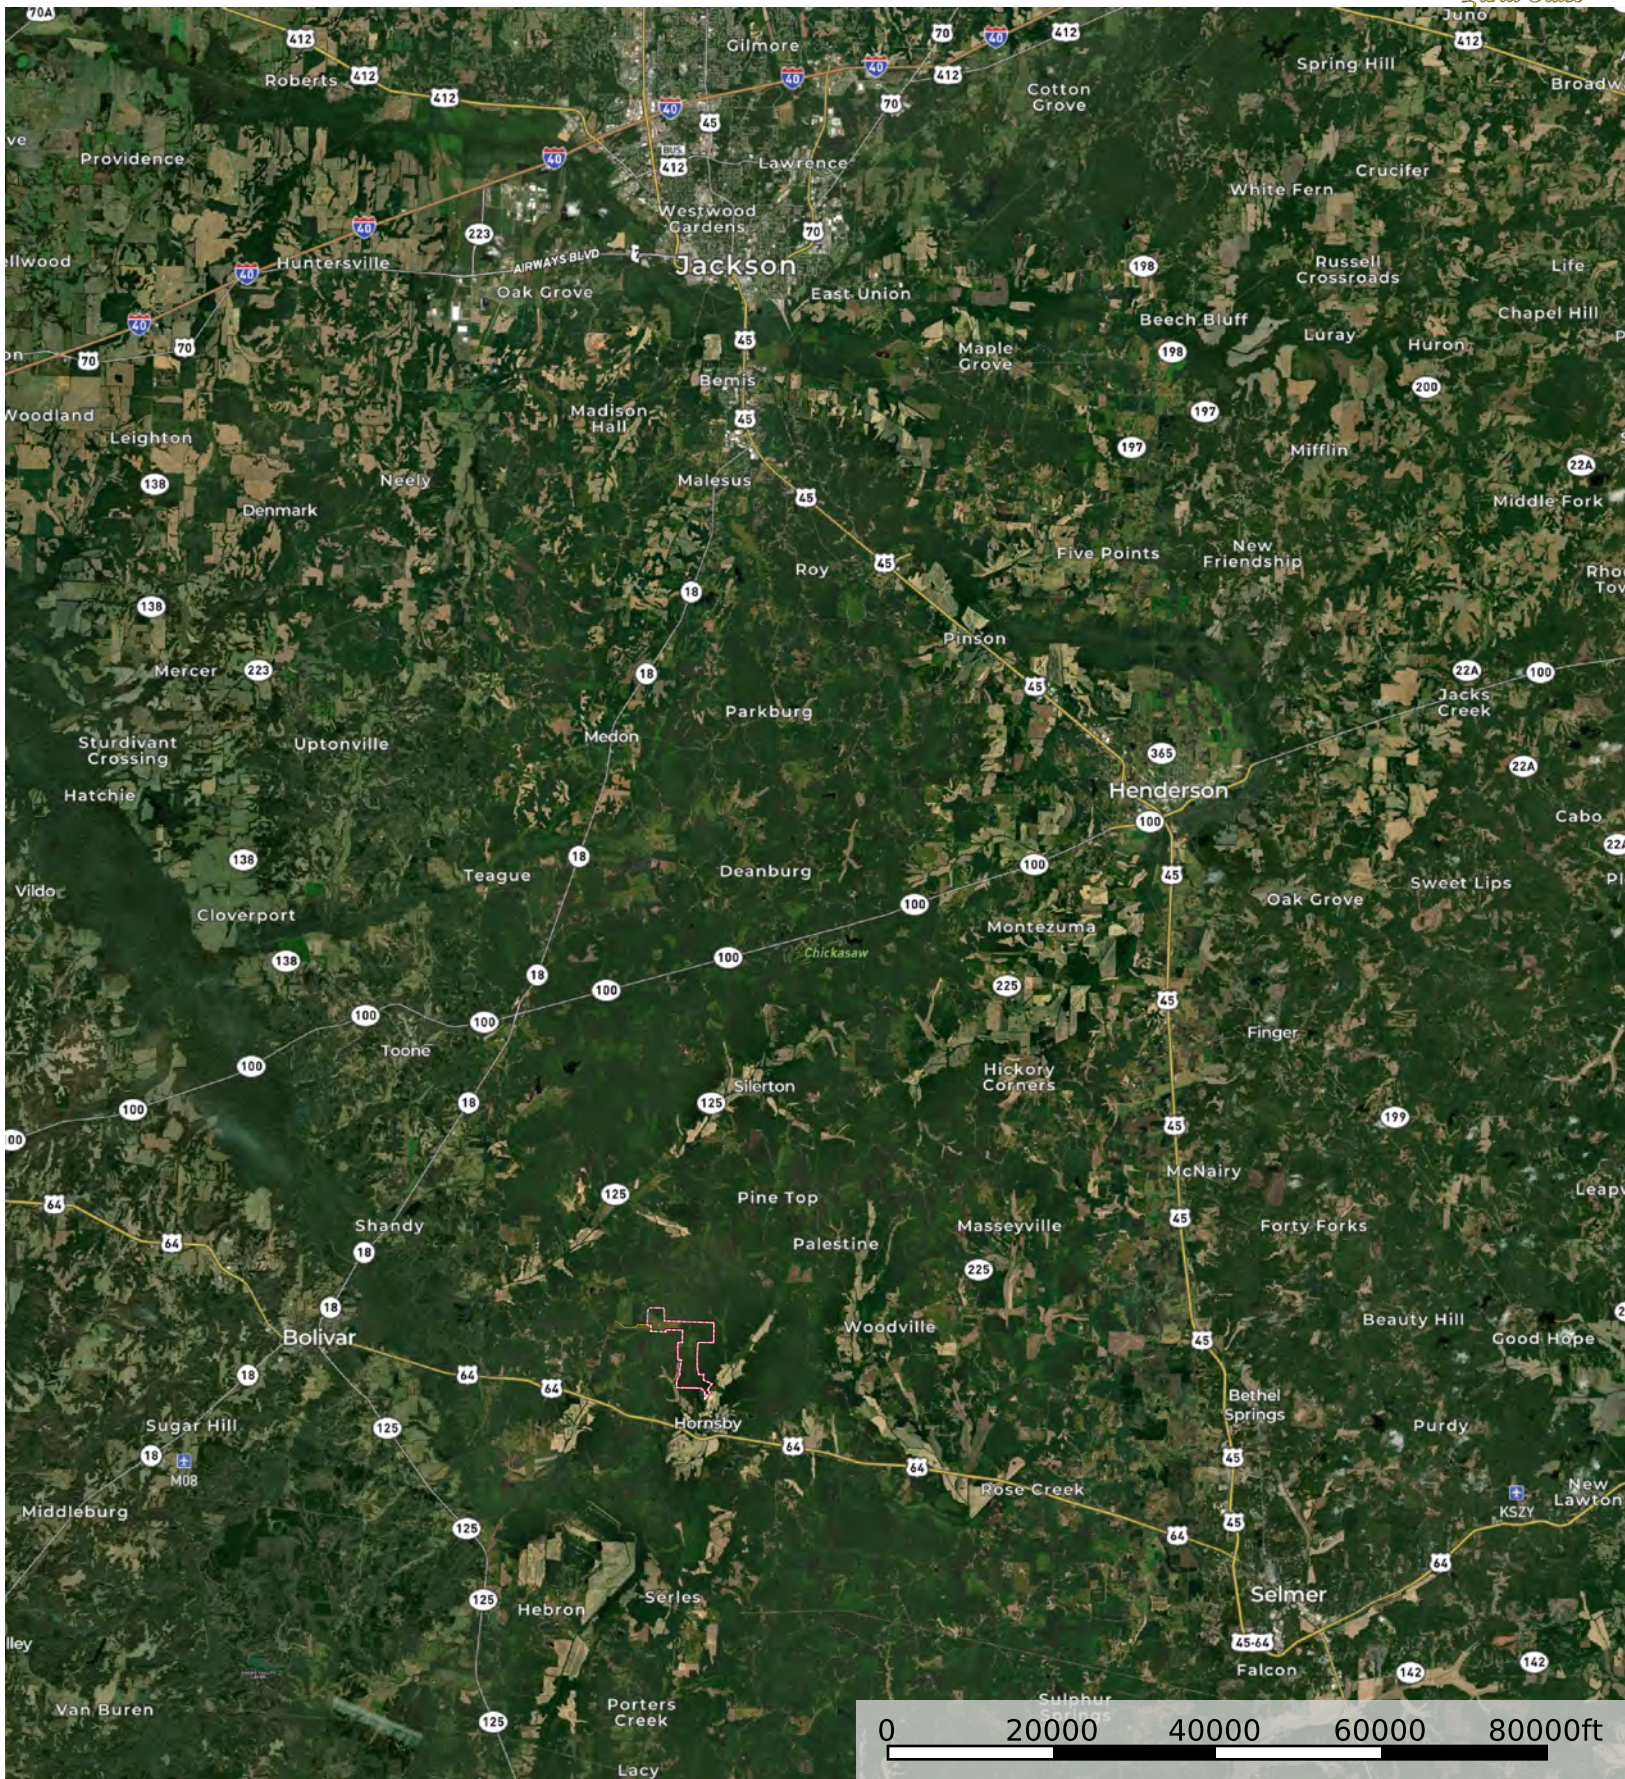

Hornsby Southeast Tract

Hardeman County, Tennessee, 755 AC +/-

--- Access Easement □ Boundary