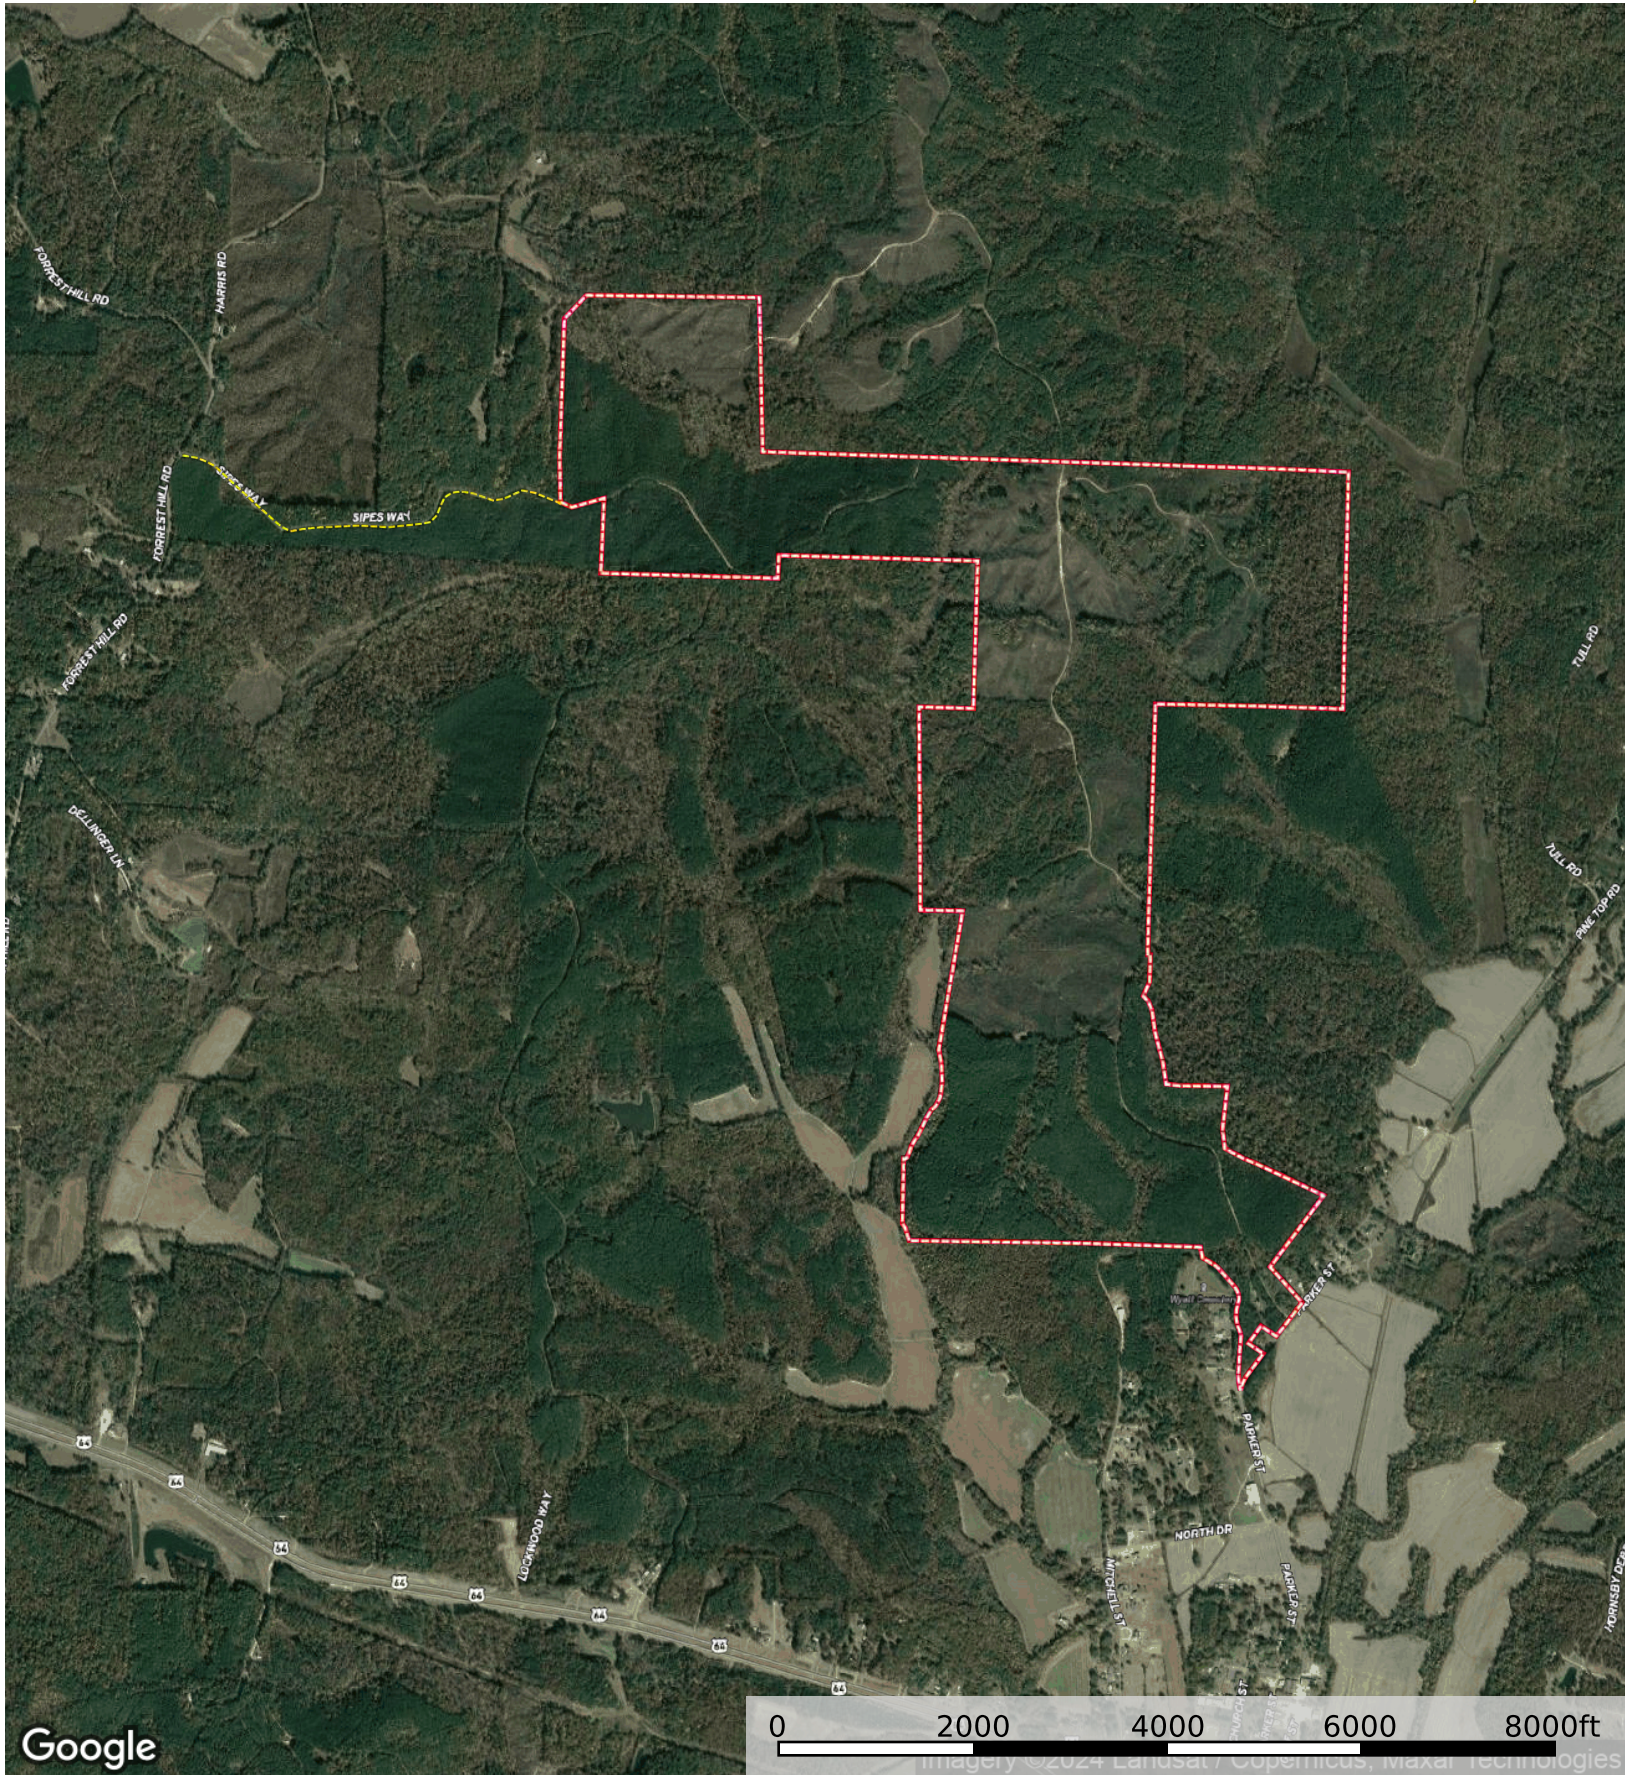

Hornsby Southeast Tract

Hardeman County, Tennessee, 755 AC +/-

Google

--- Access Easement □ Boundary