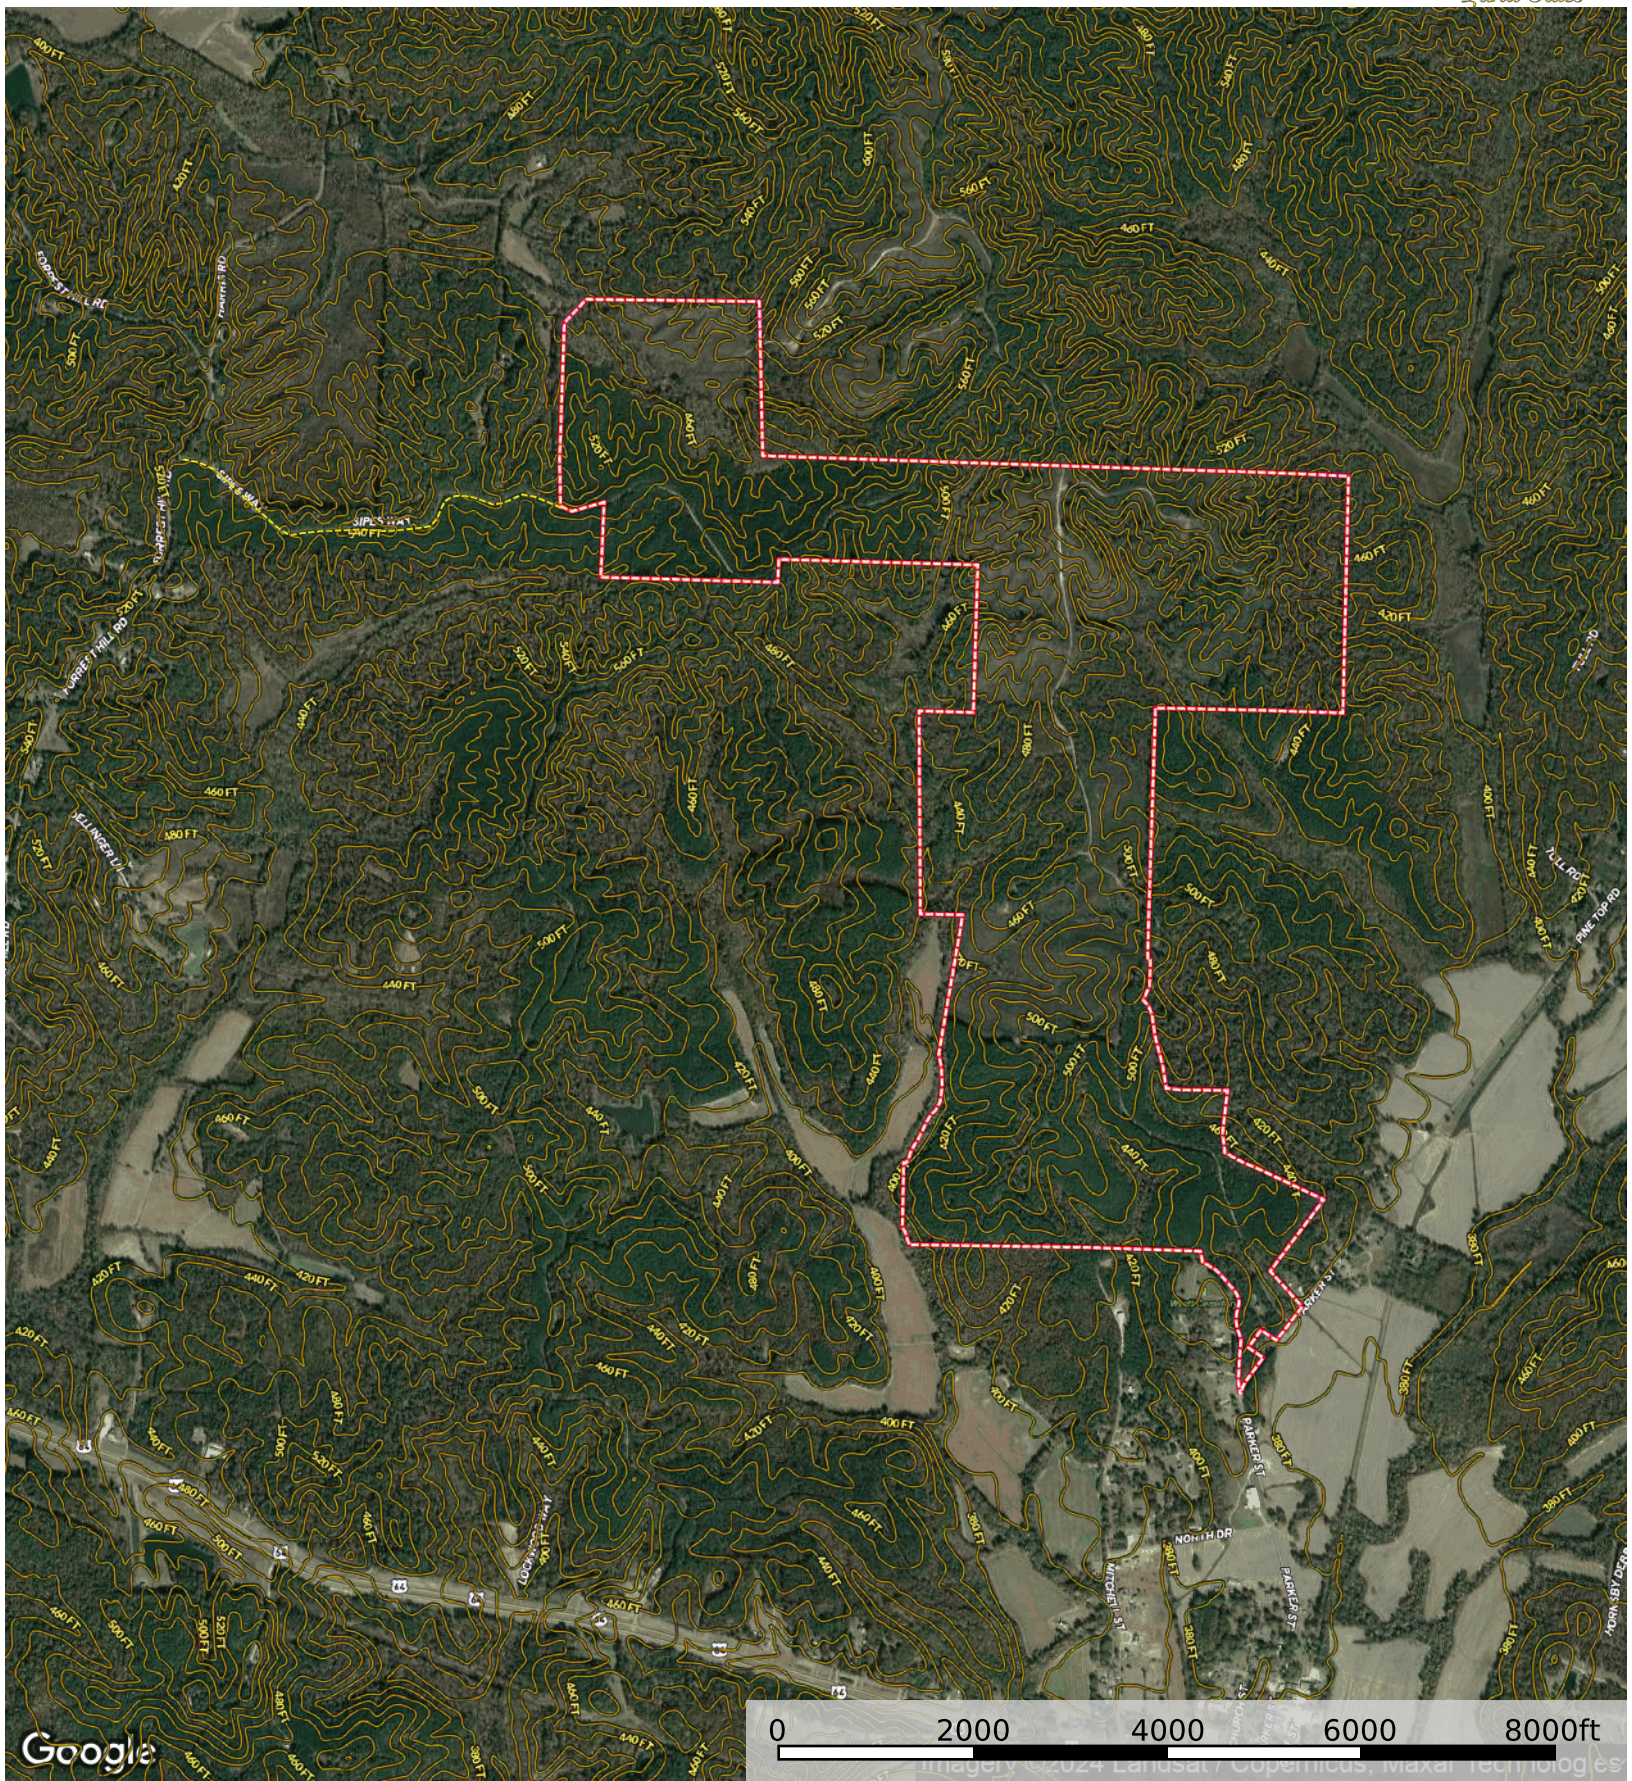

Hornsby Southeast Tract

Hardeman County, Tennessee, 755 AC +/-

--- Access Easement □ Boundary