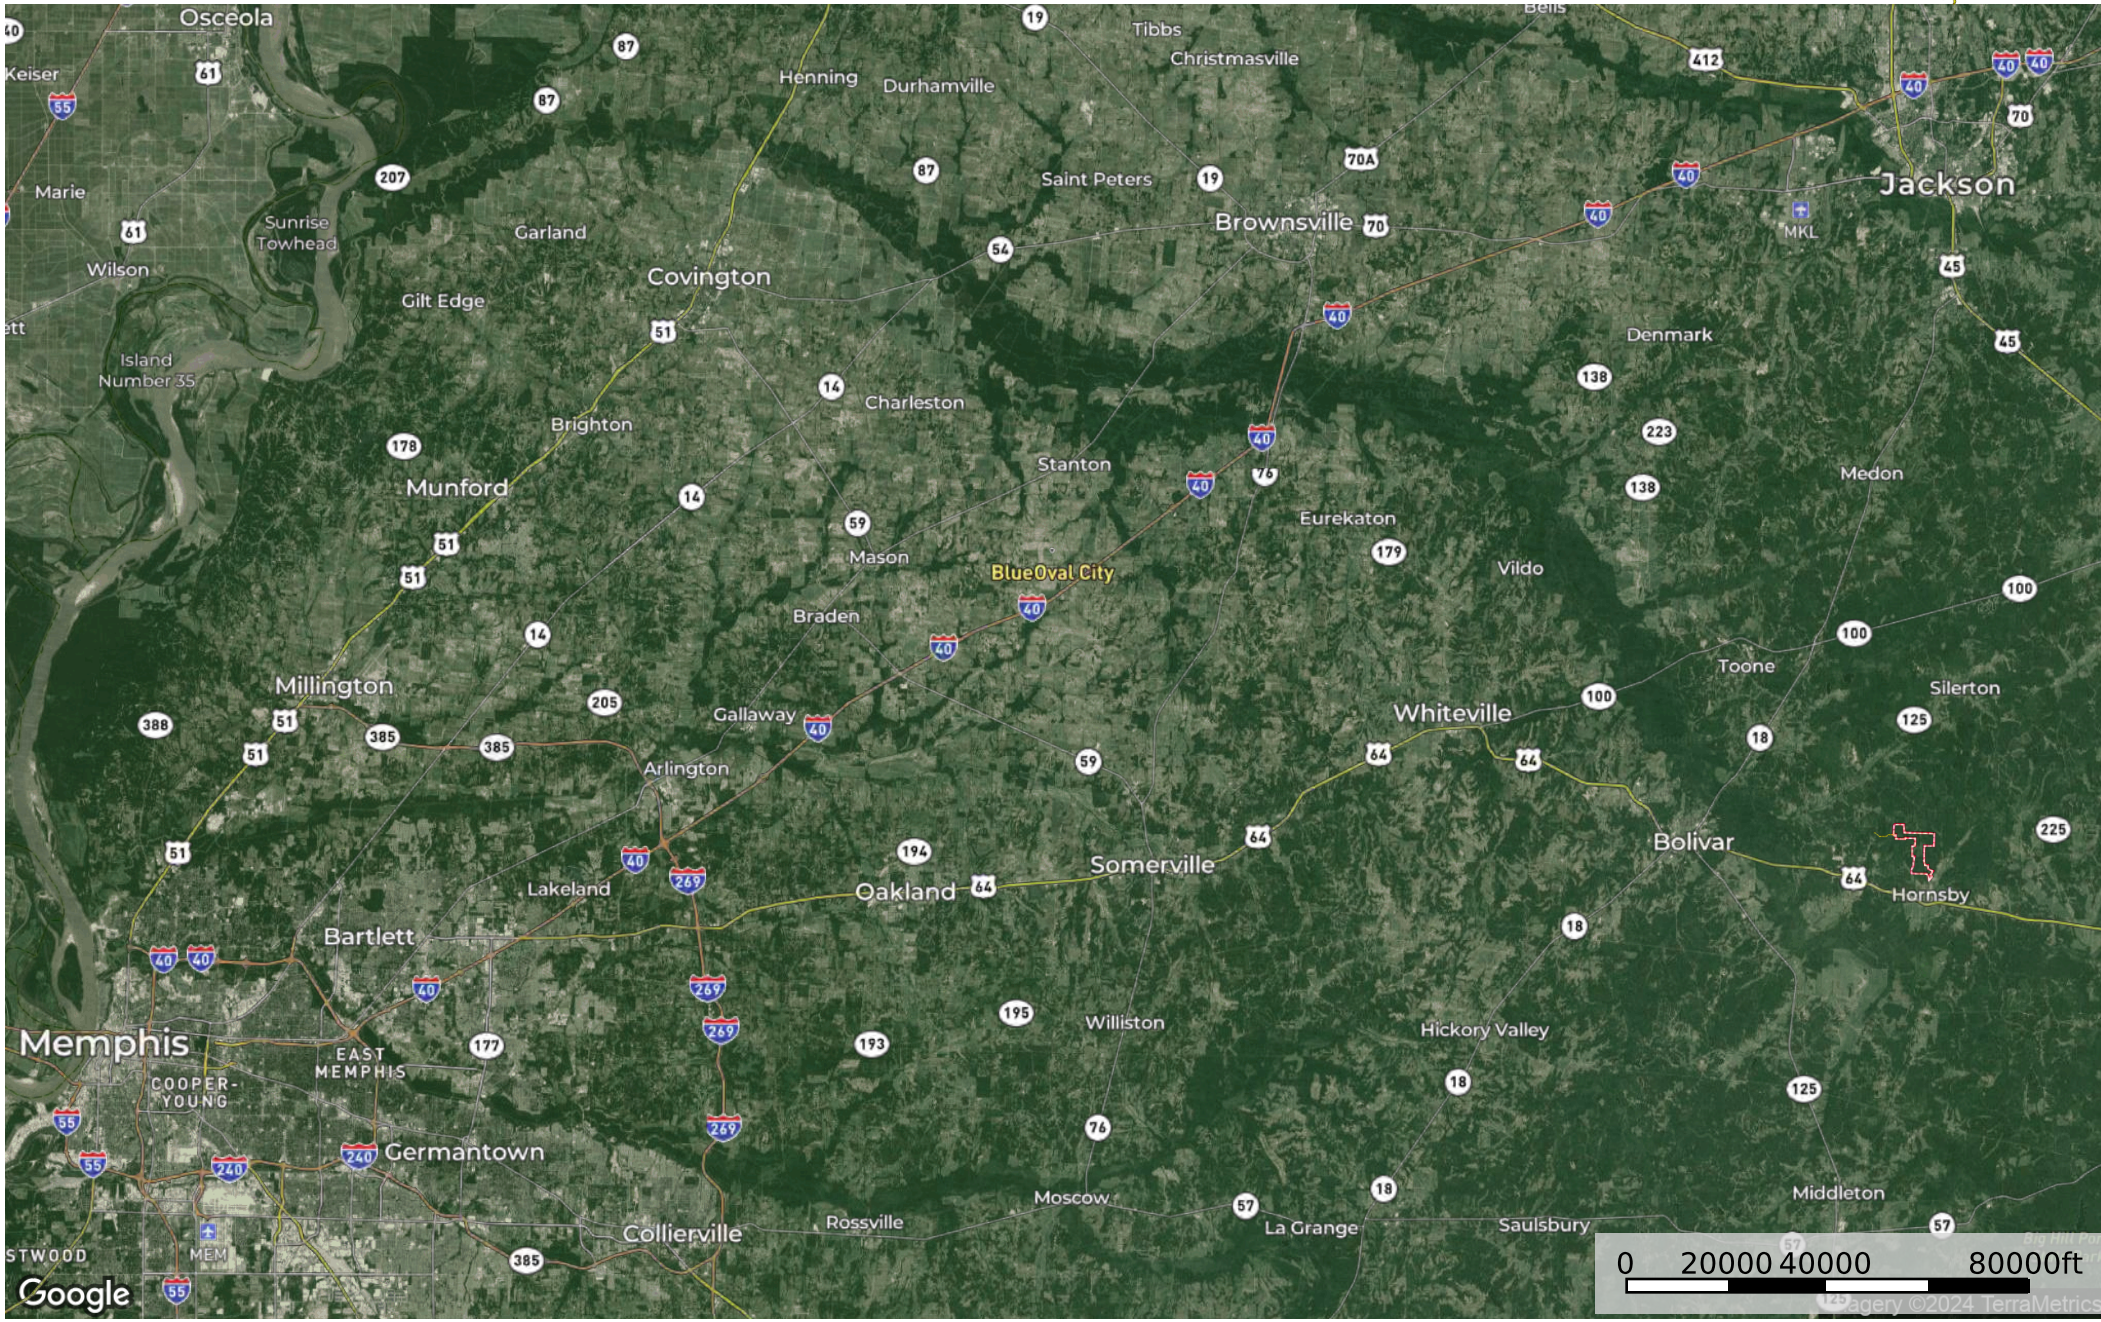

Hornsby Southeast Tract

Hardeman County, Tennessee, 755 AC +/-

--- Access Easement Boundary