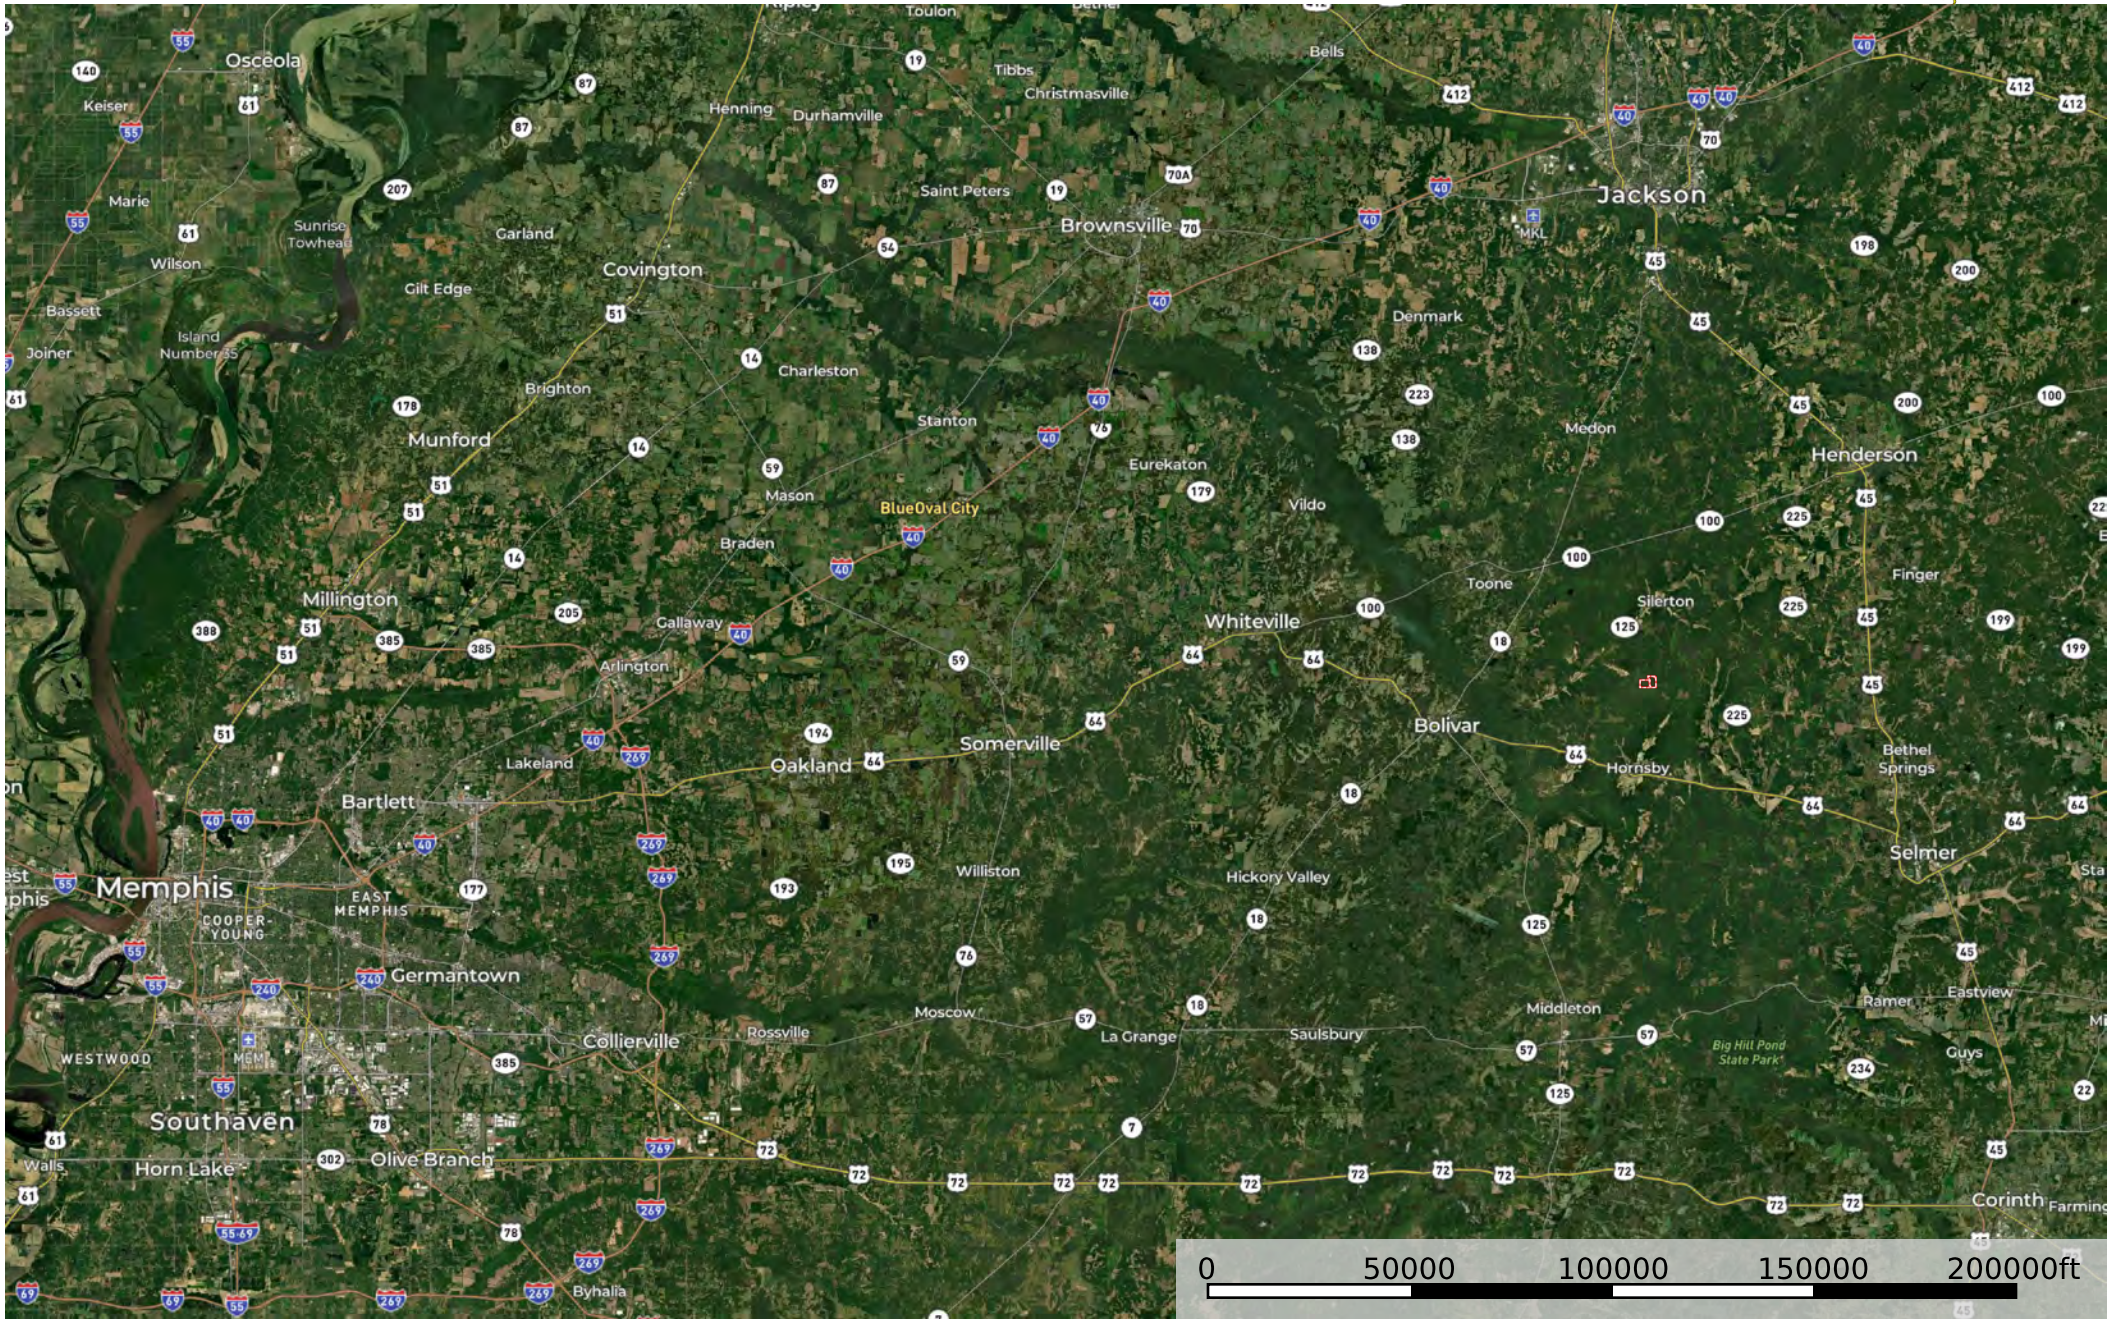

Tull Road Tract

Hardeman County, Tennessee, 194 AC +/-

Boundary