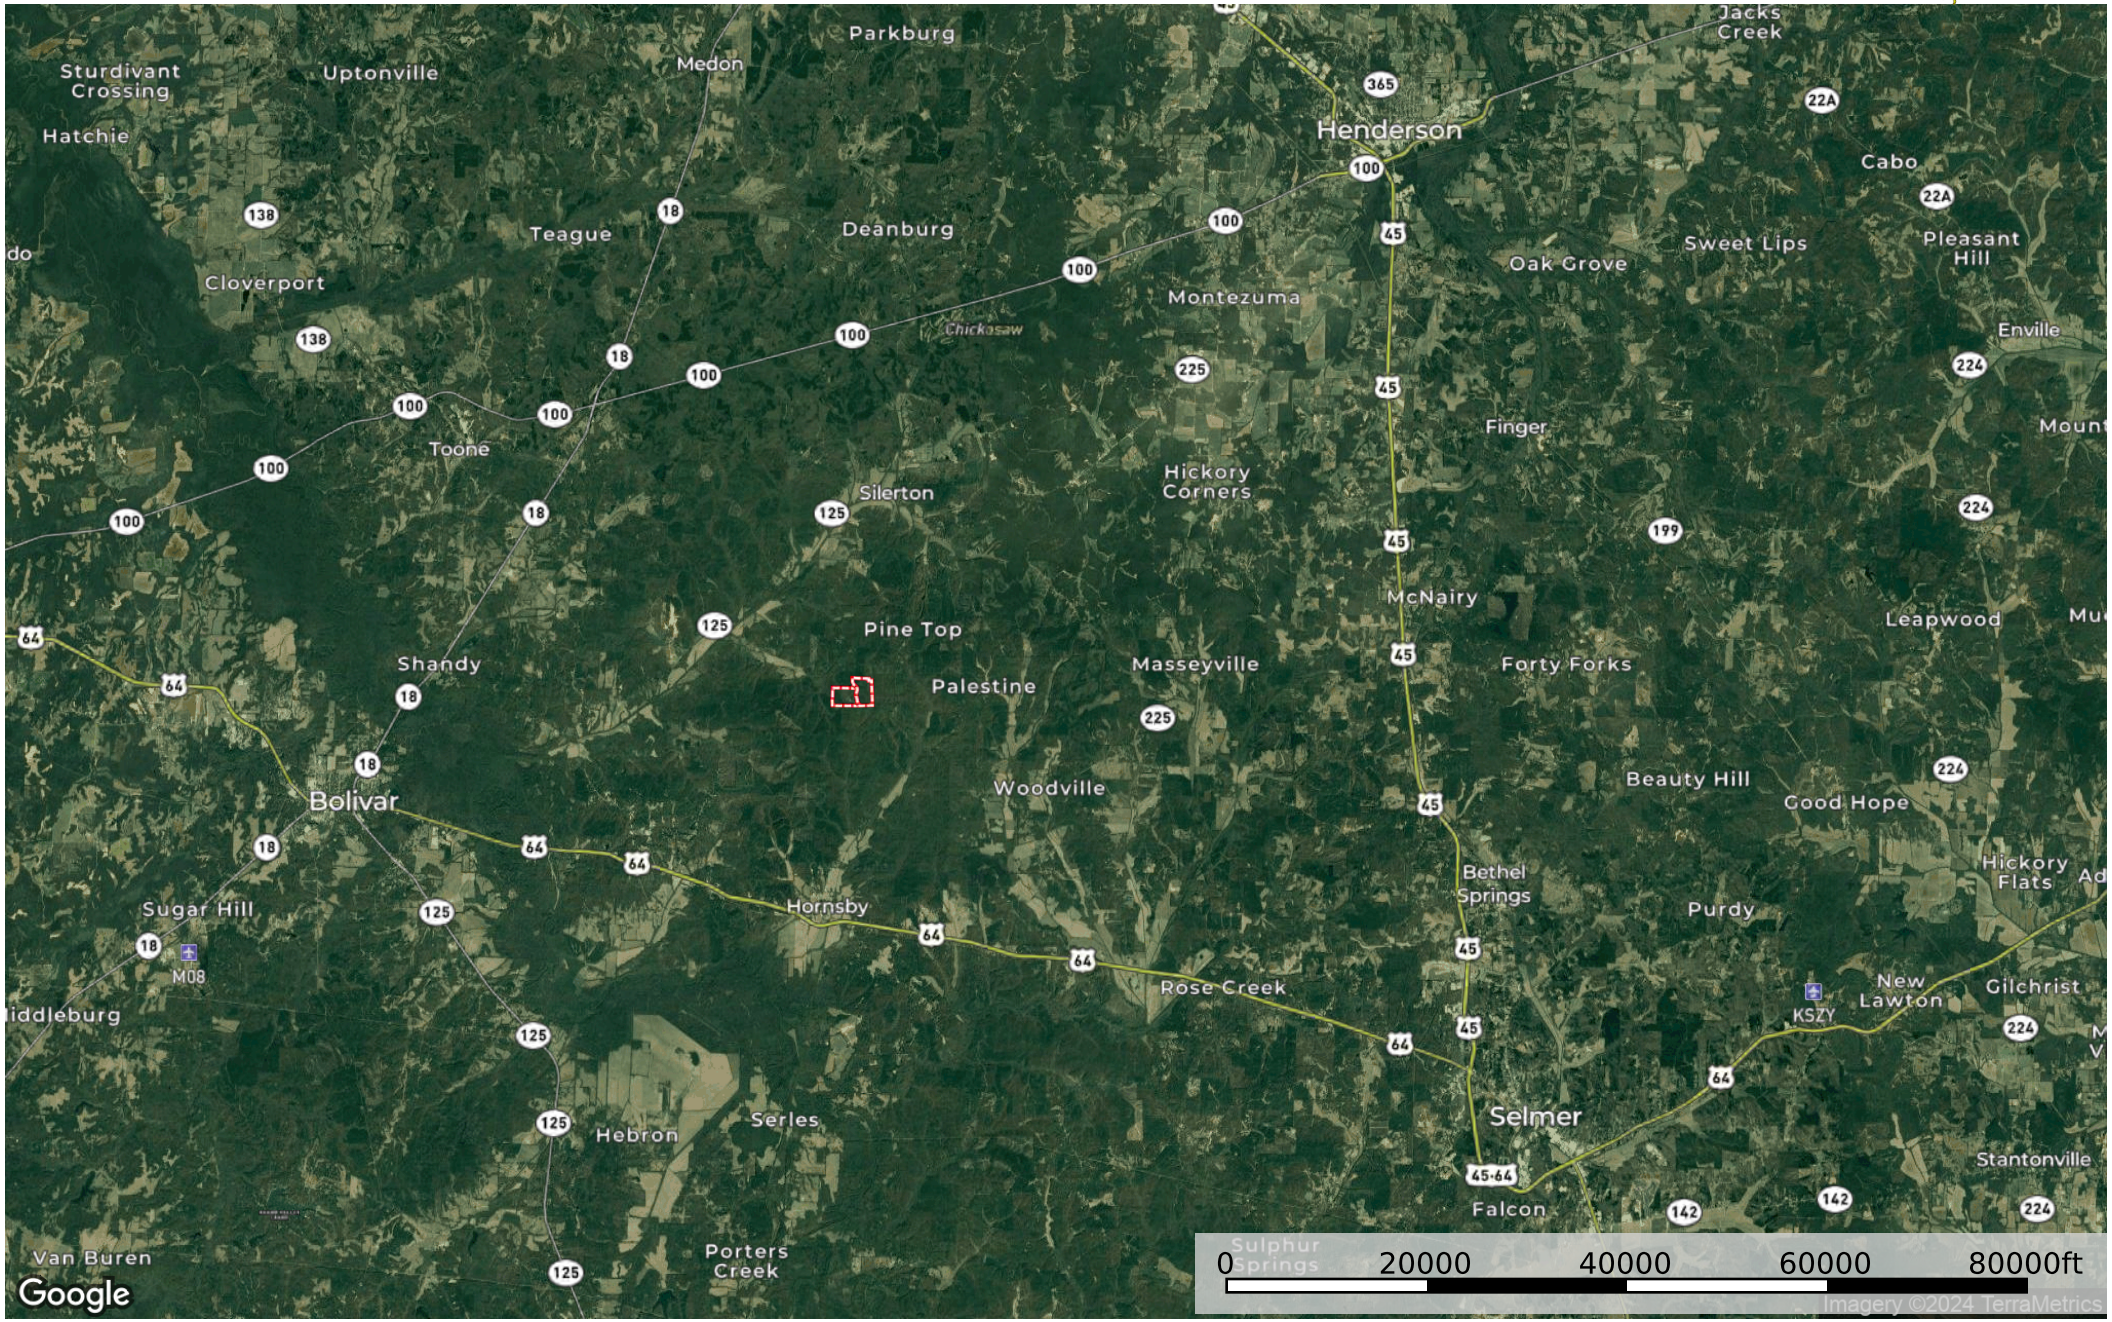

Tull Road Tract

Hardeman County, Tennessee, 194 AC +/-

Boundary