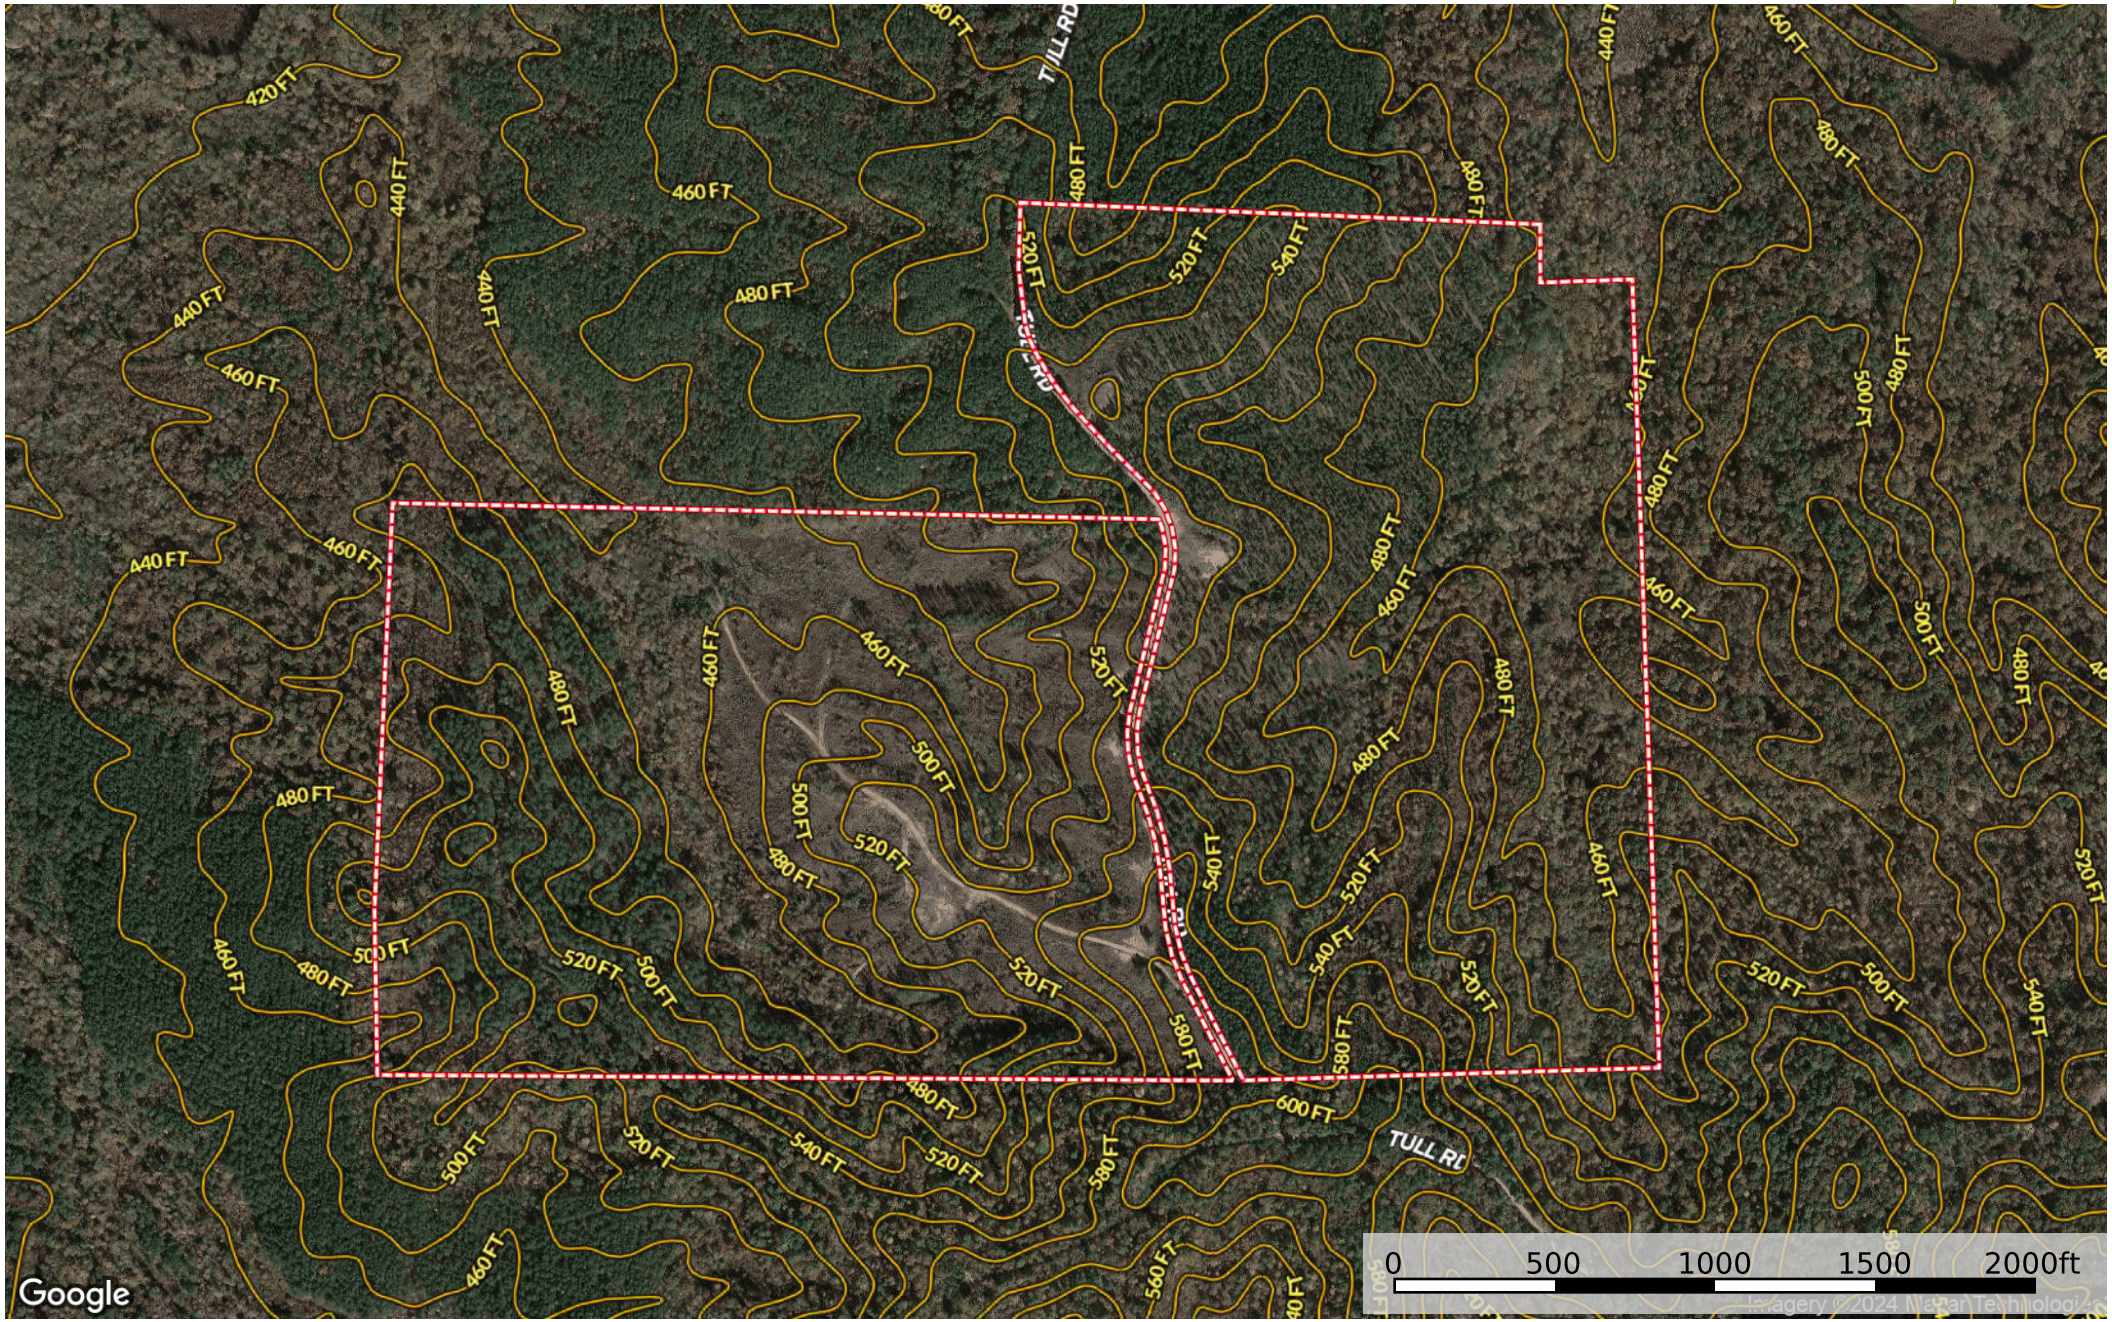

Tull Road Tract

Hardeman County, Tennessee, 194 AC +/-

Google

Boundary