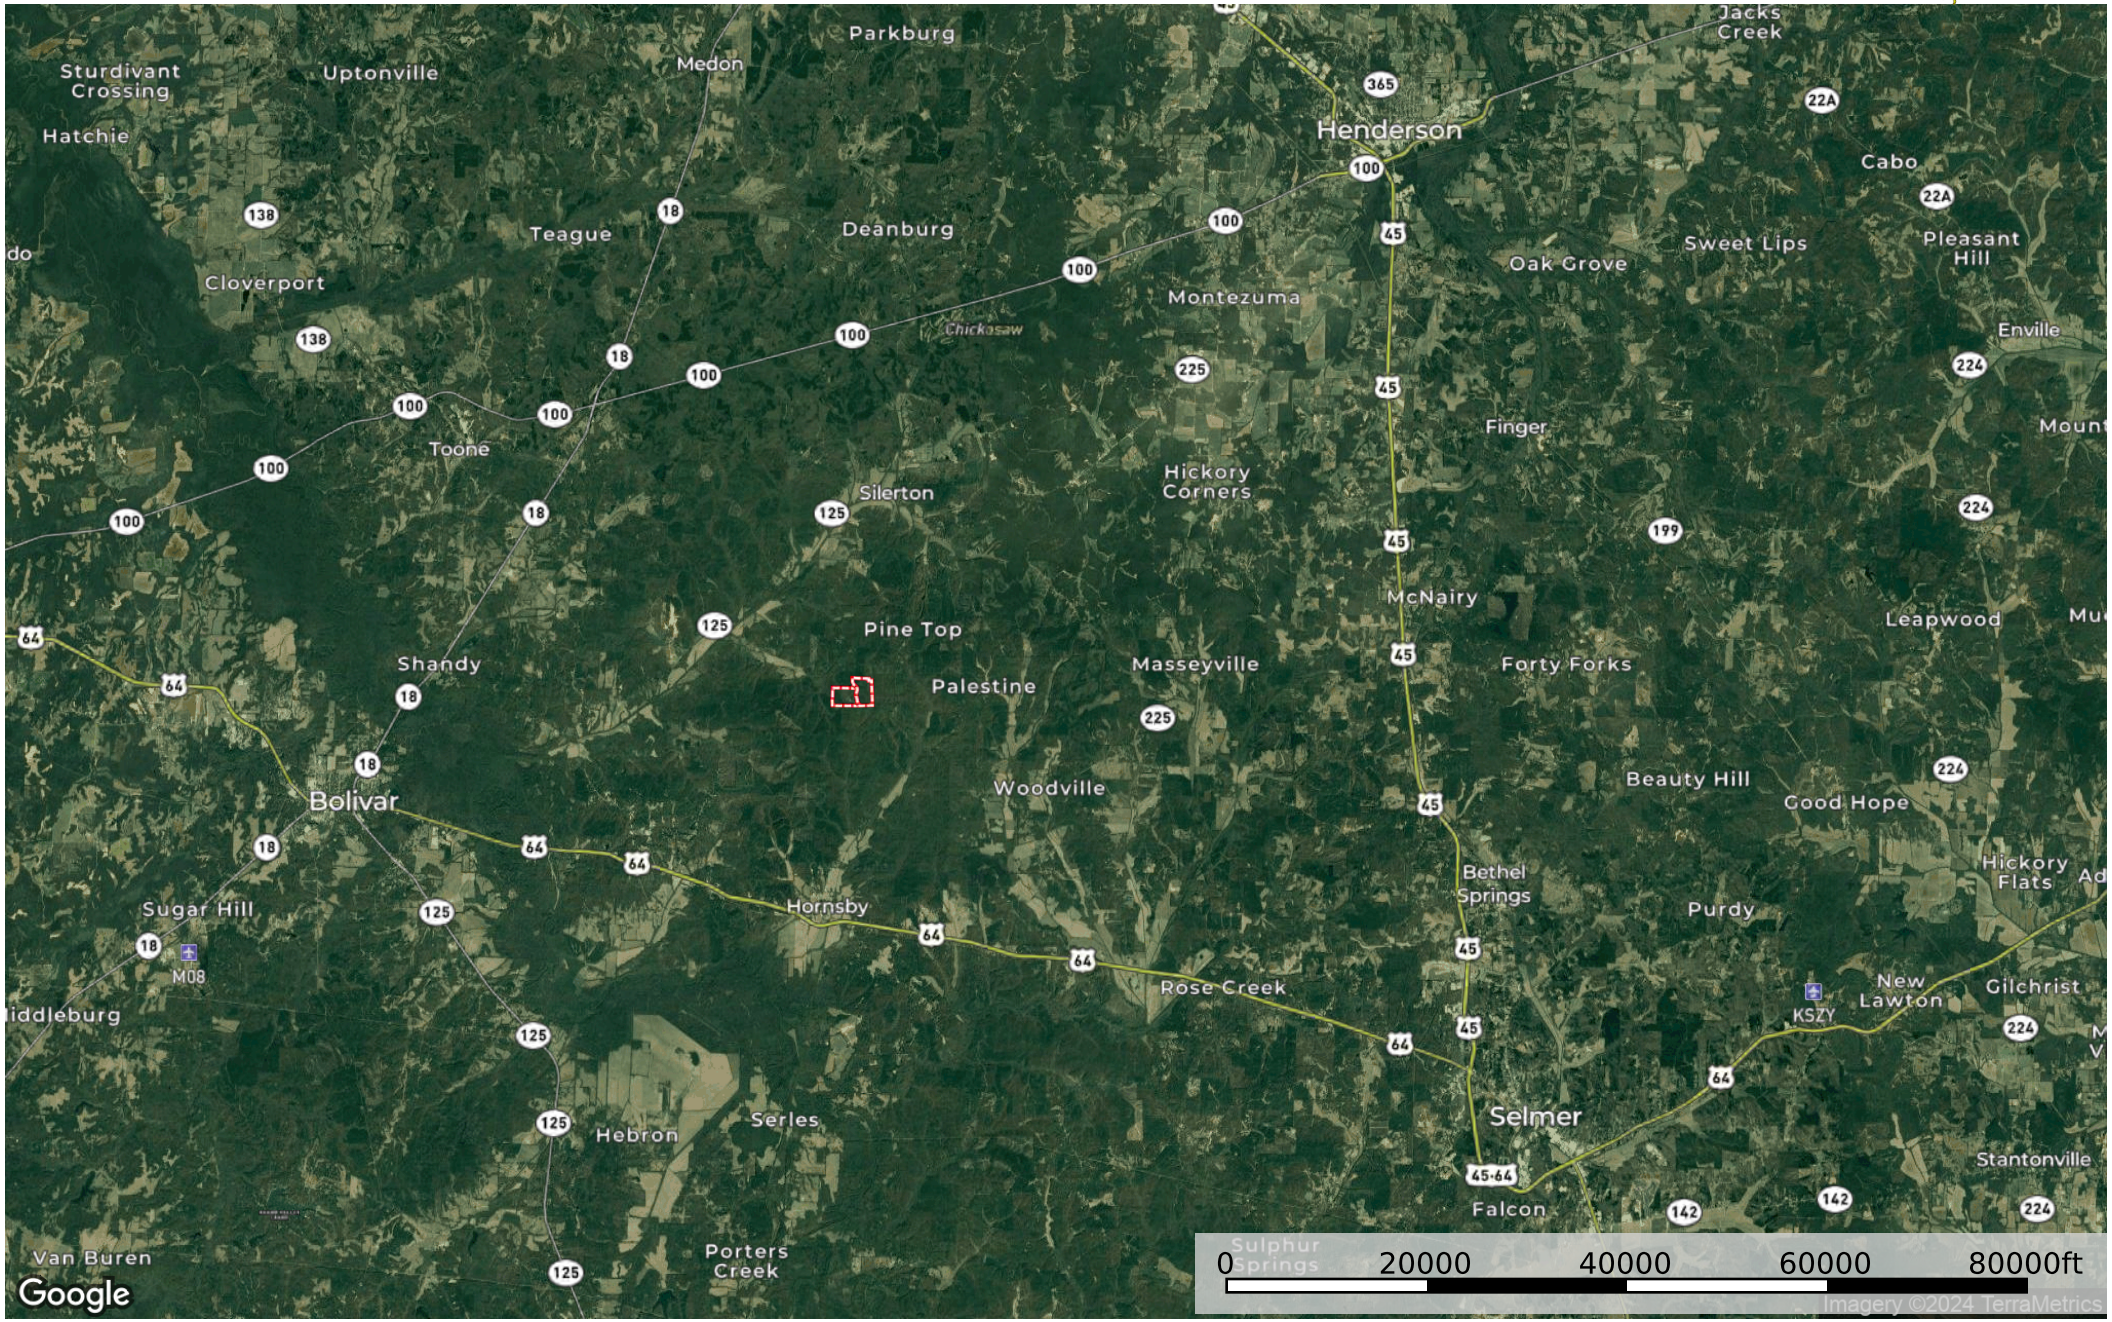

# Tull Road Tract

Hardeman County, Tennessee, 194 AC +/-

Boundary

# Tull Road Tract

Hardeman County, Tennessee, 194 AC +/-

Google

Imagery ©2024 Airbus, Landsat, Copernicus, Maxar Technologies

 Boundary

 Boundary

# Tull Road Tract

Hardeman County, Tennessee, 194 AC +/-

Google

Boundary