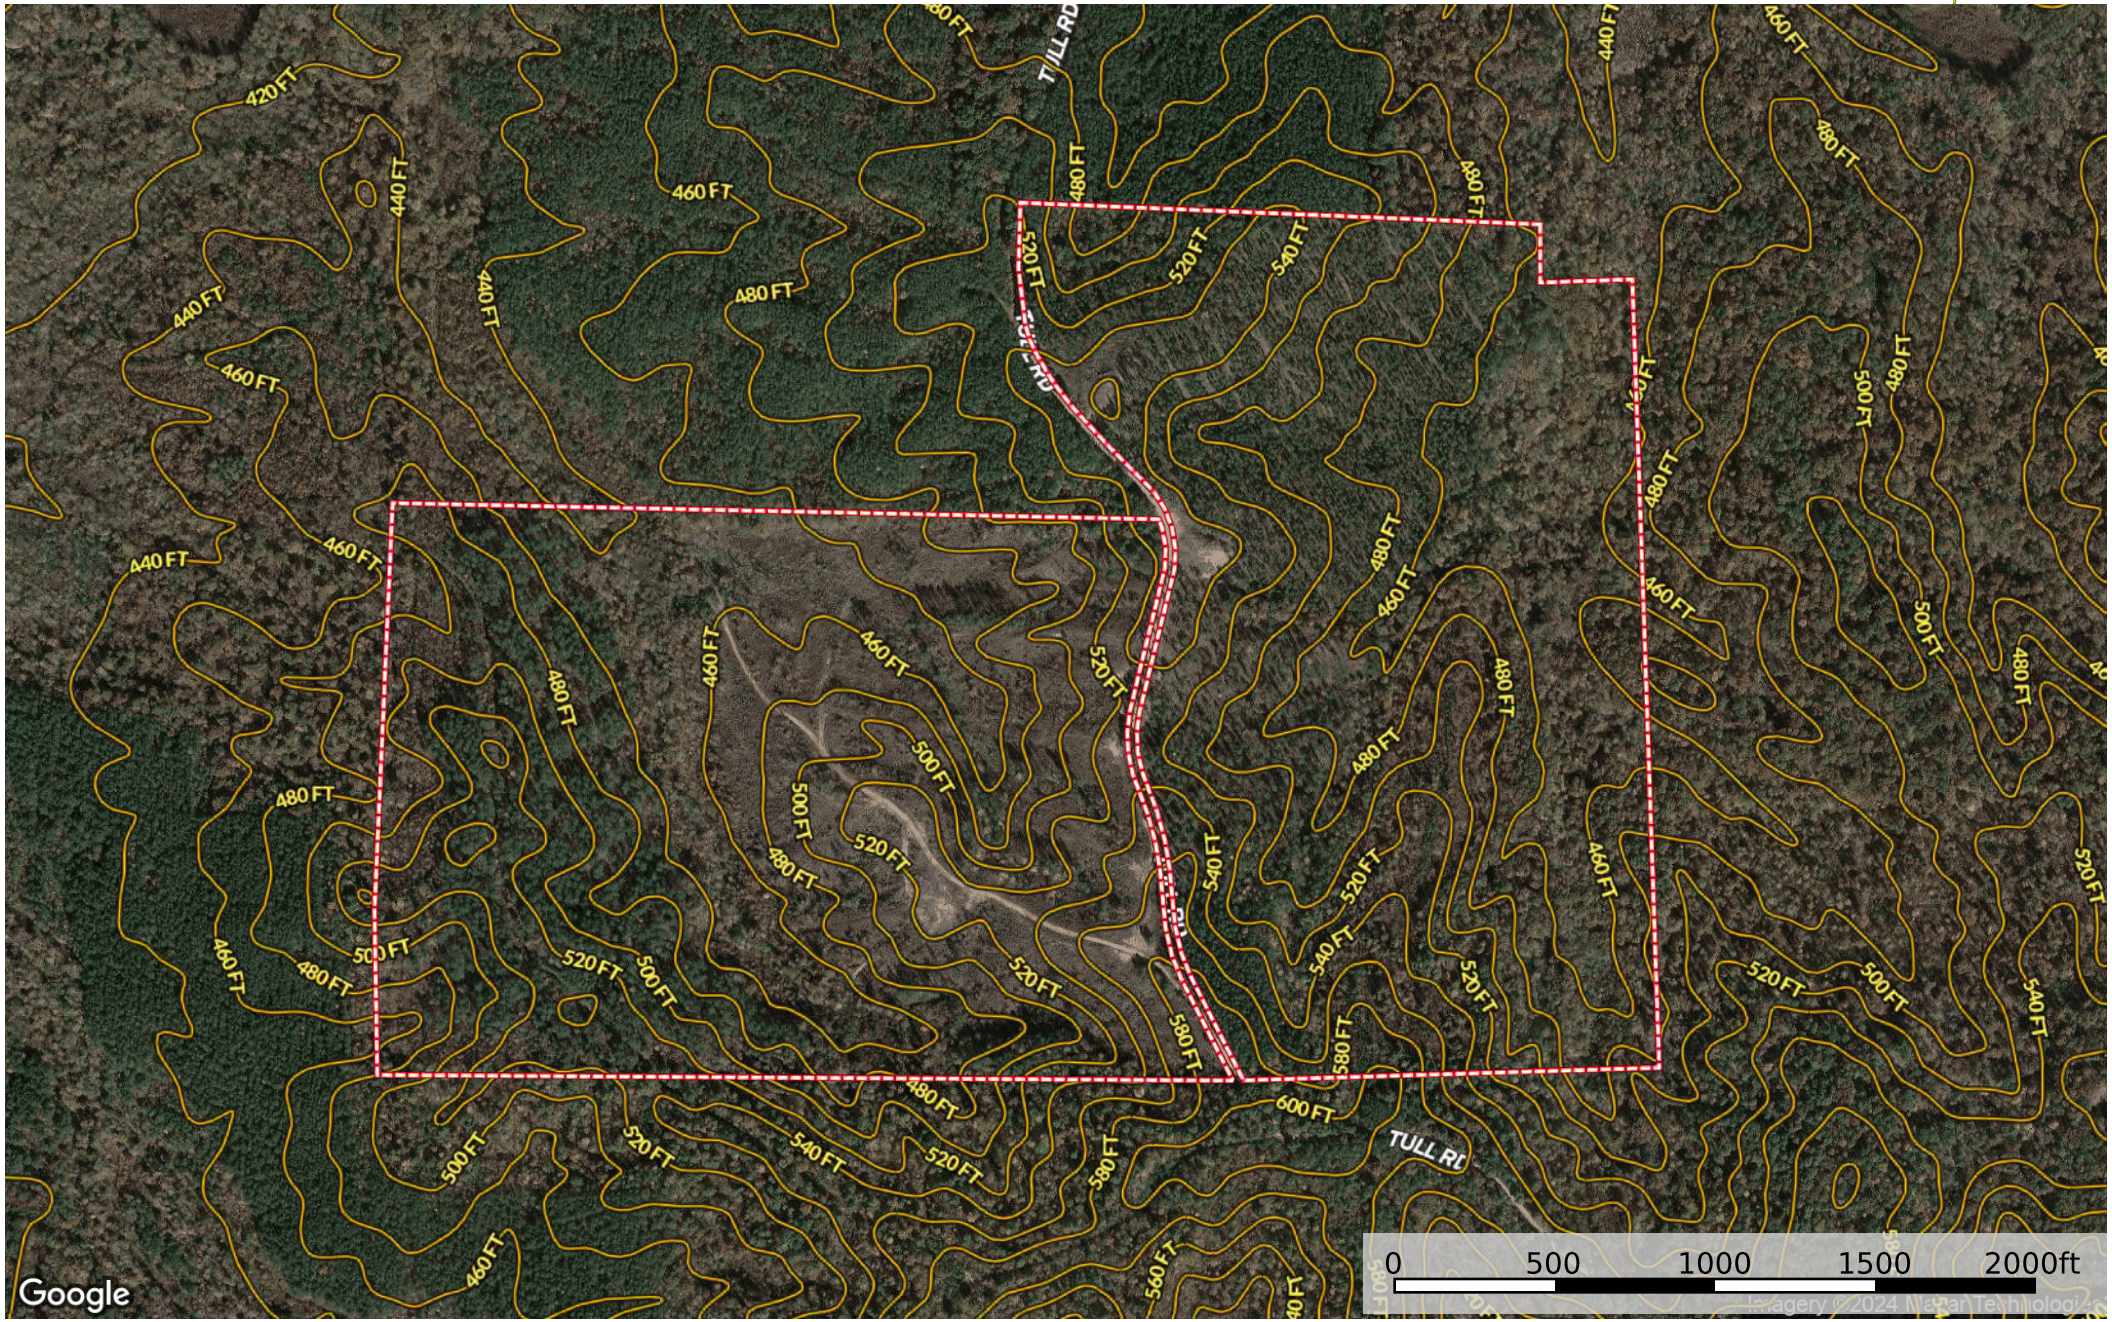

# Tull Road Tract

Hardeman County, Tennessee, 194 AC +/-

Boundary

# Tull Road Tract

Hardeman County, Tennessee, 194 AC +/-

Google

Imagery ©2024 Airbus, Landsat, Copernicus, Maxar Technologies

 Boundary

 Boundary

# Tull Road Tract

Hardeman County, Tennessee, 194 AC +/-

Google

Boundary