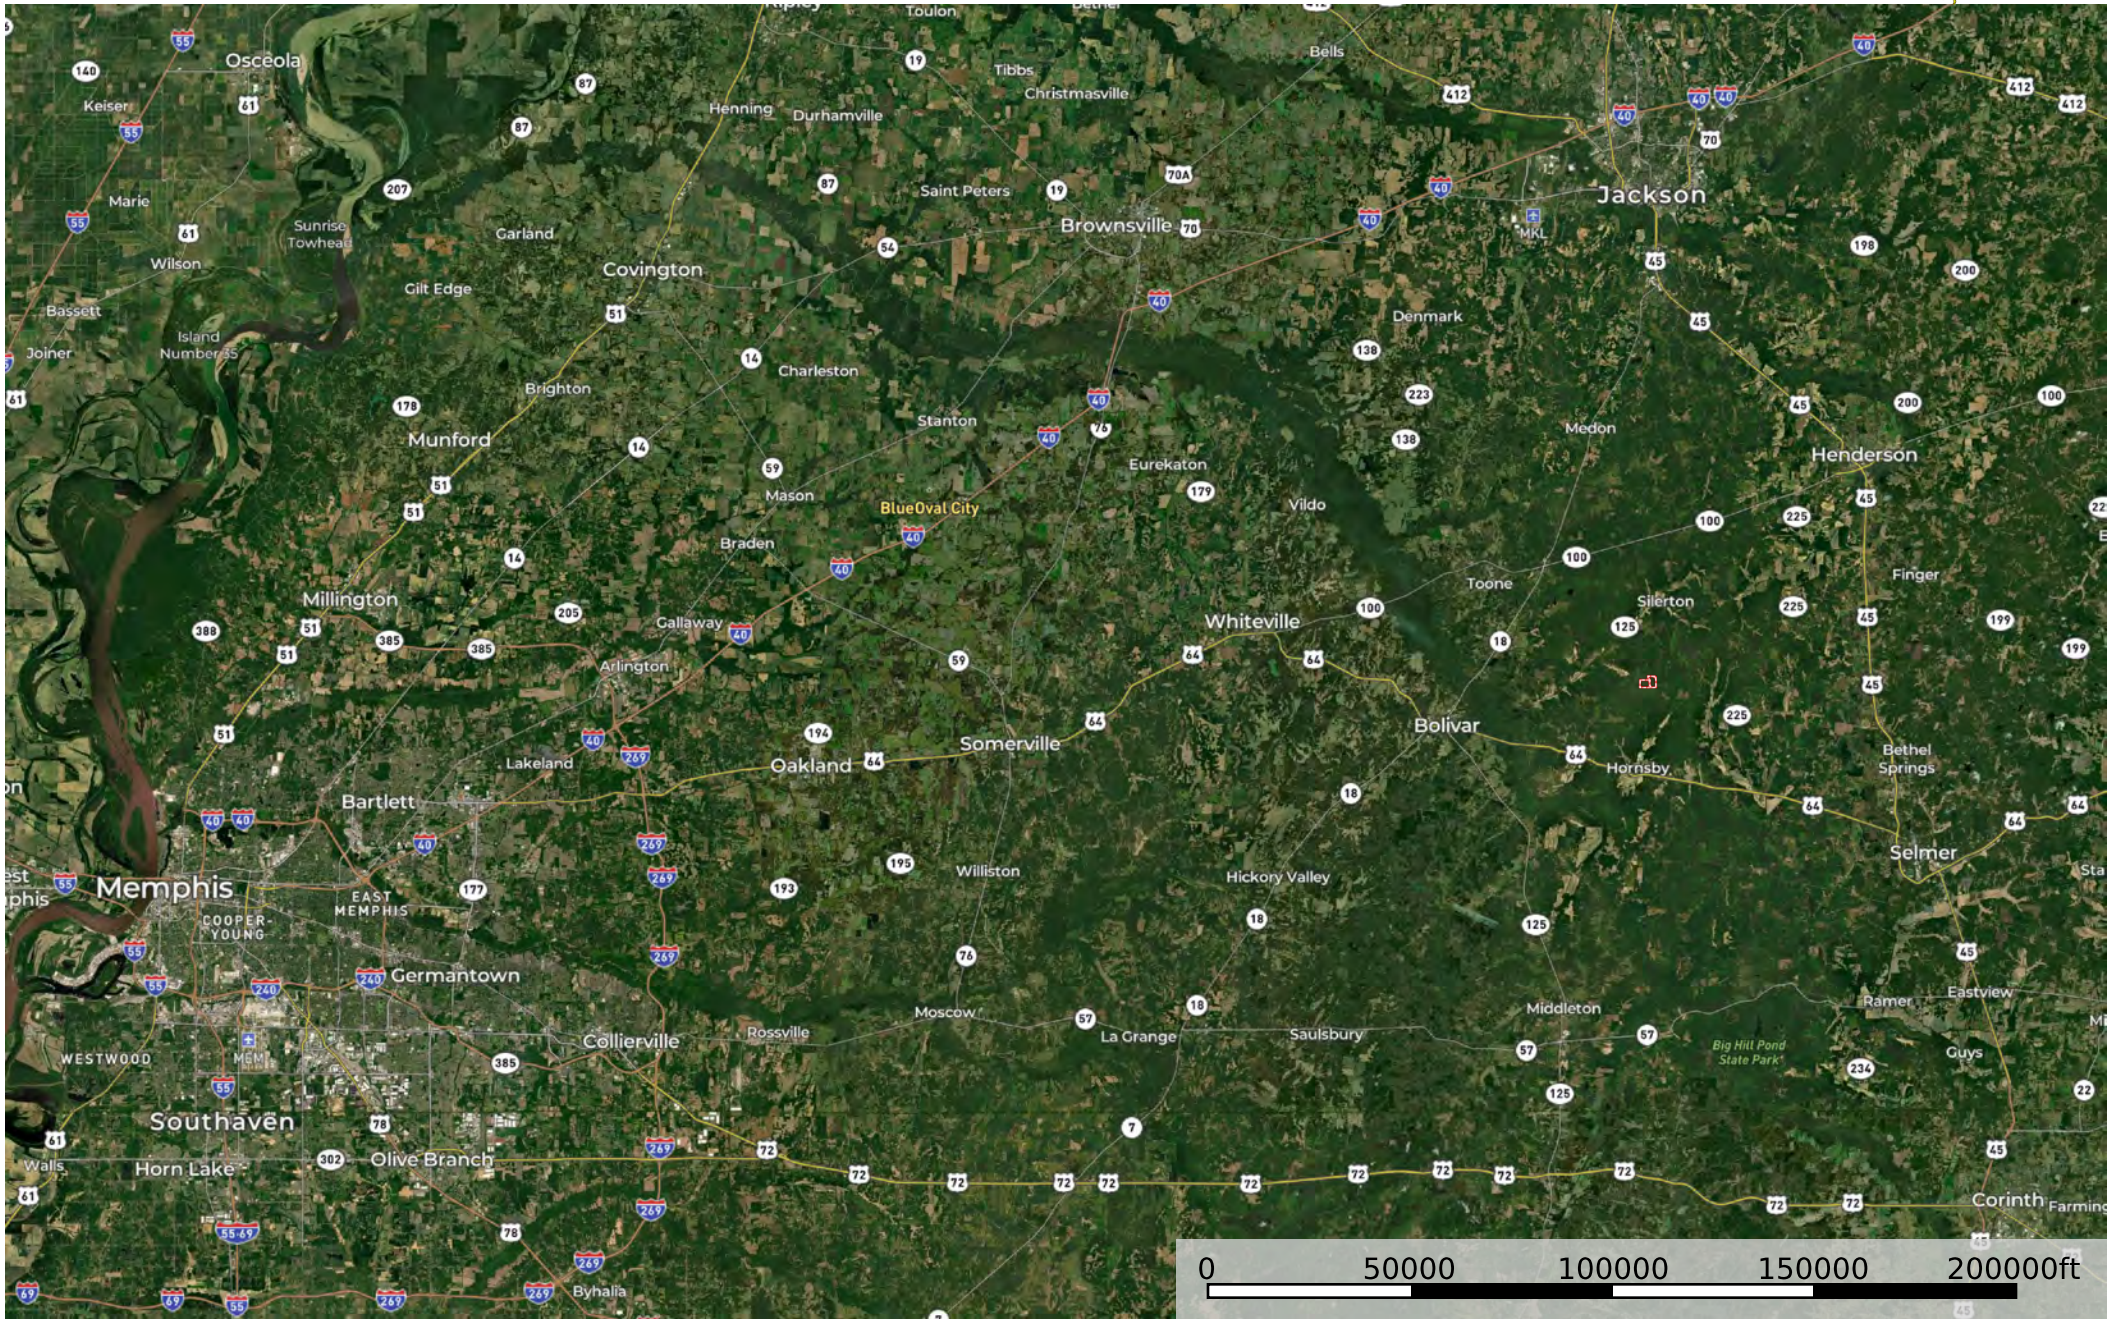

# Tull Road Tract

Hardeman County, Tennessee, 194 AC +/-

Boundary

# Tull Road Tract

Hardeman County, Tennessee, 194 AC +/-

Google

Imagery ©2024 Airbus, Landsat, Copernicus, Maxar Technologies

 Boundary

 Boundary

# Tull Road Tract

Hardeman County, Tennessee, 194 AC +/-

Google

Boundary