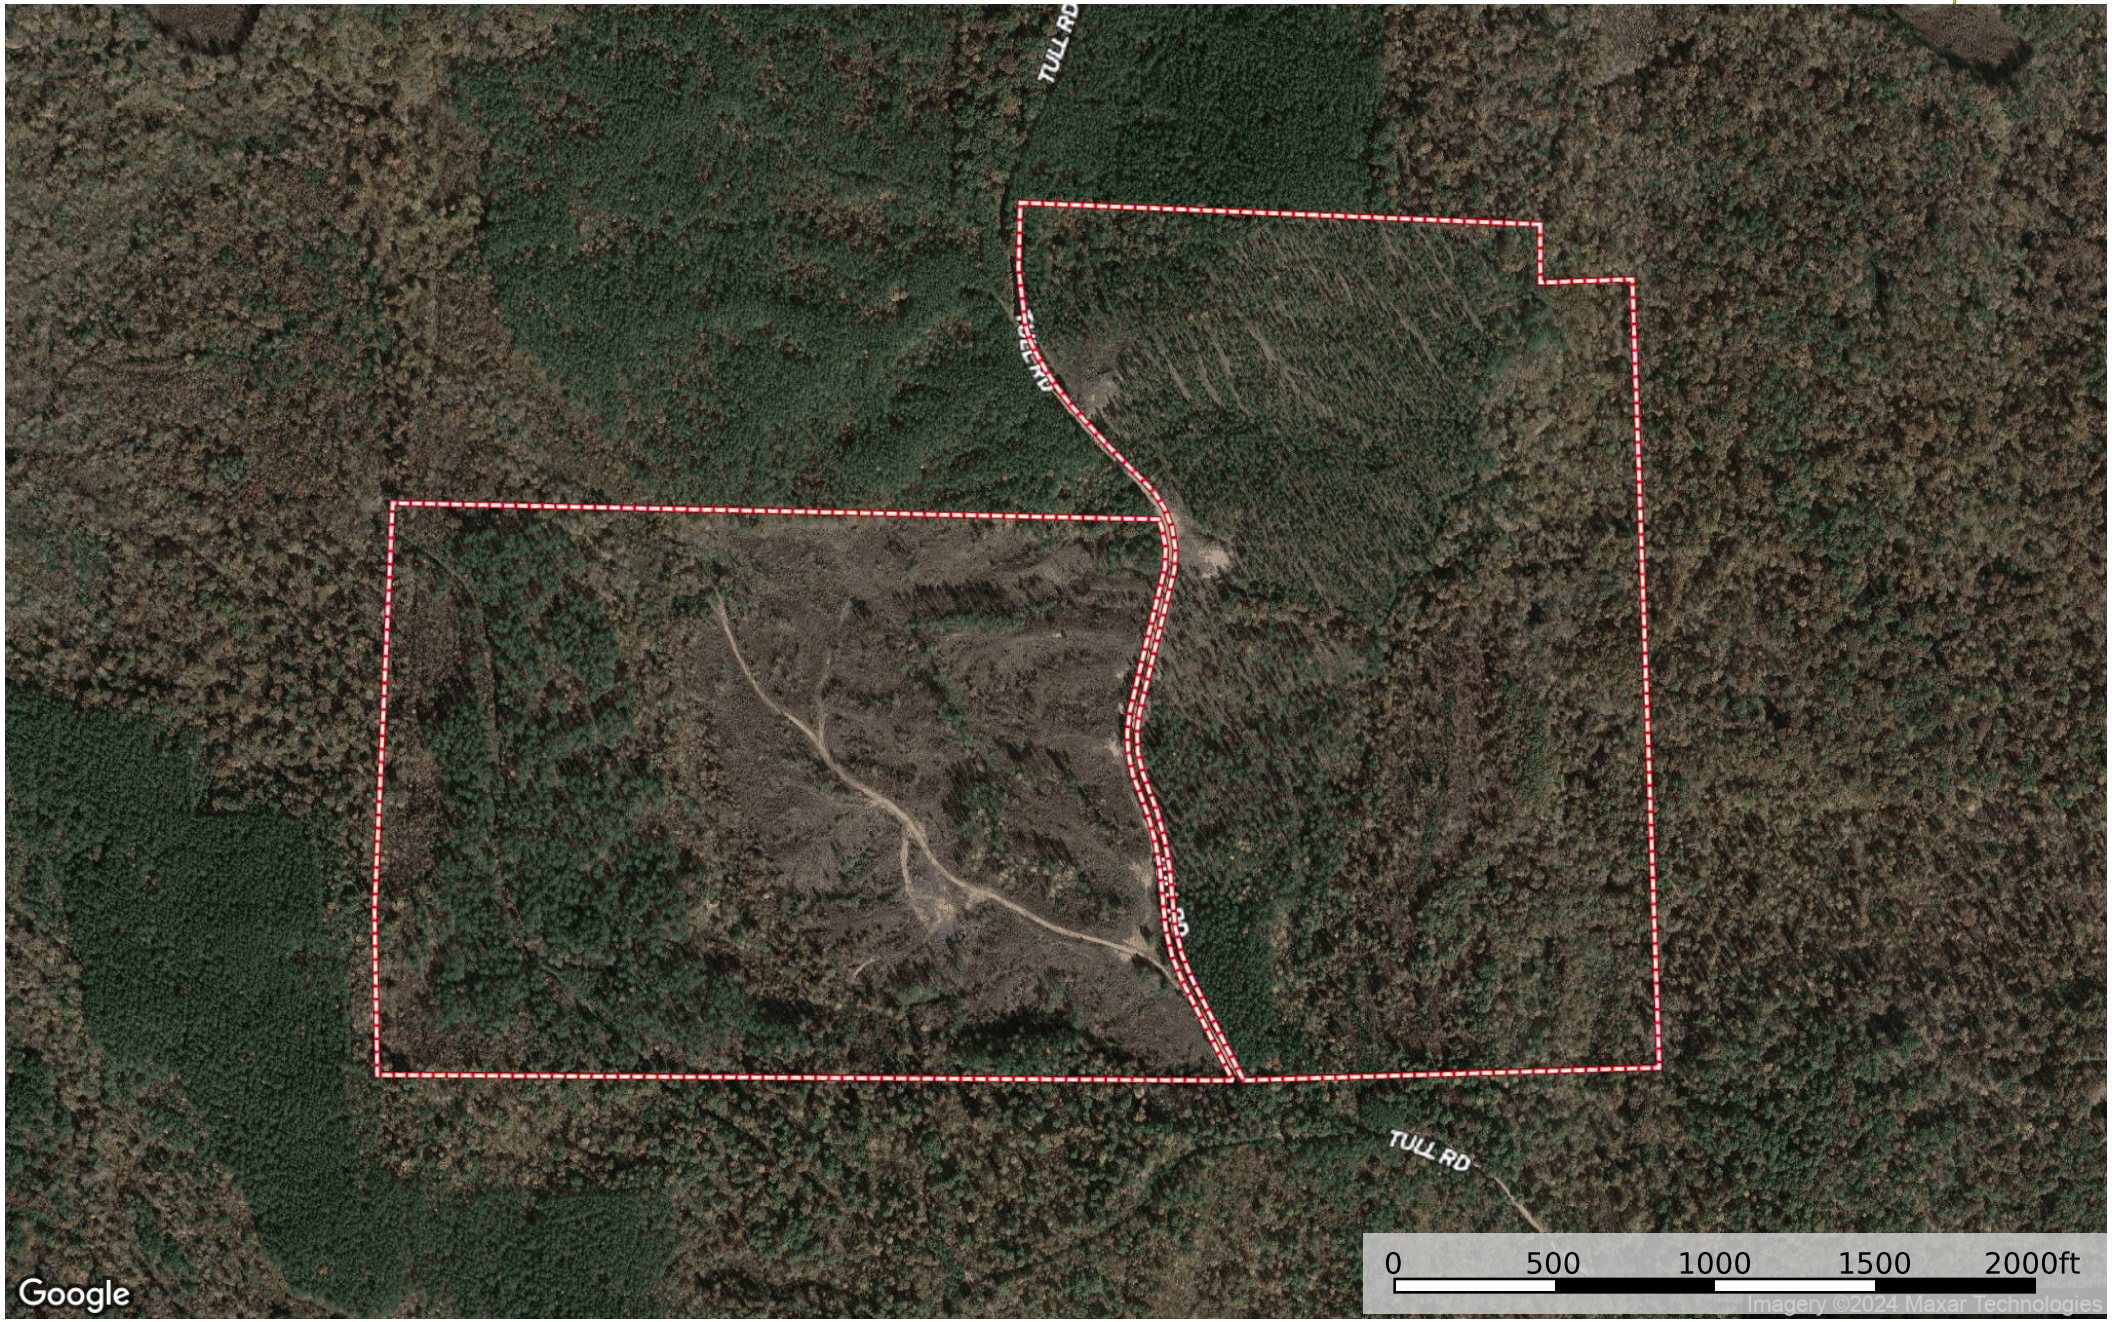

# Tull Road Tract

Hardeman County, Tennessee, 194 AC +/-

Boundary

# Tull Road Tract

Hardeman County, Tennessee, 194 AC +/-

Google

Imagery ©2024 Airbus, Landsat, Copernicus, Maxar Technologies

 Boundary

 Boundary

# Tull Road Tract

Hardeman County, Tennessee, 194 AC +/-

Google

Boundary

# Tull Road Tract

+/- 194 GIS Acres

Stand	Timber Type	Acres
6	2000 Unthinned Pine	3
9	1986 Thinned Pine	45
10-T	1998 Thinned Pine	30
25	2021 Premerch Pine	45
30	Hardwood Regen	68
33	Hardwood/Regen	3
Total Acres		194