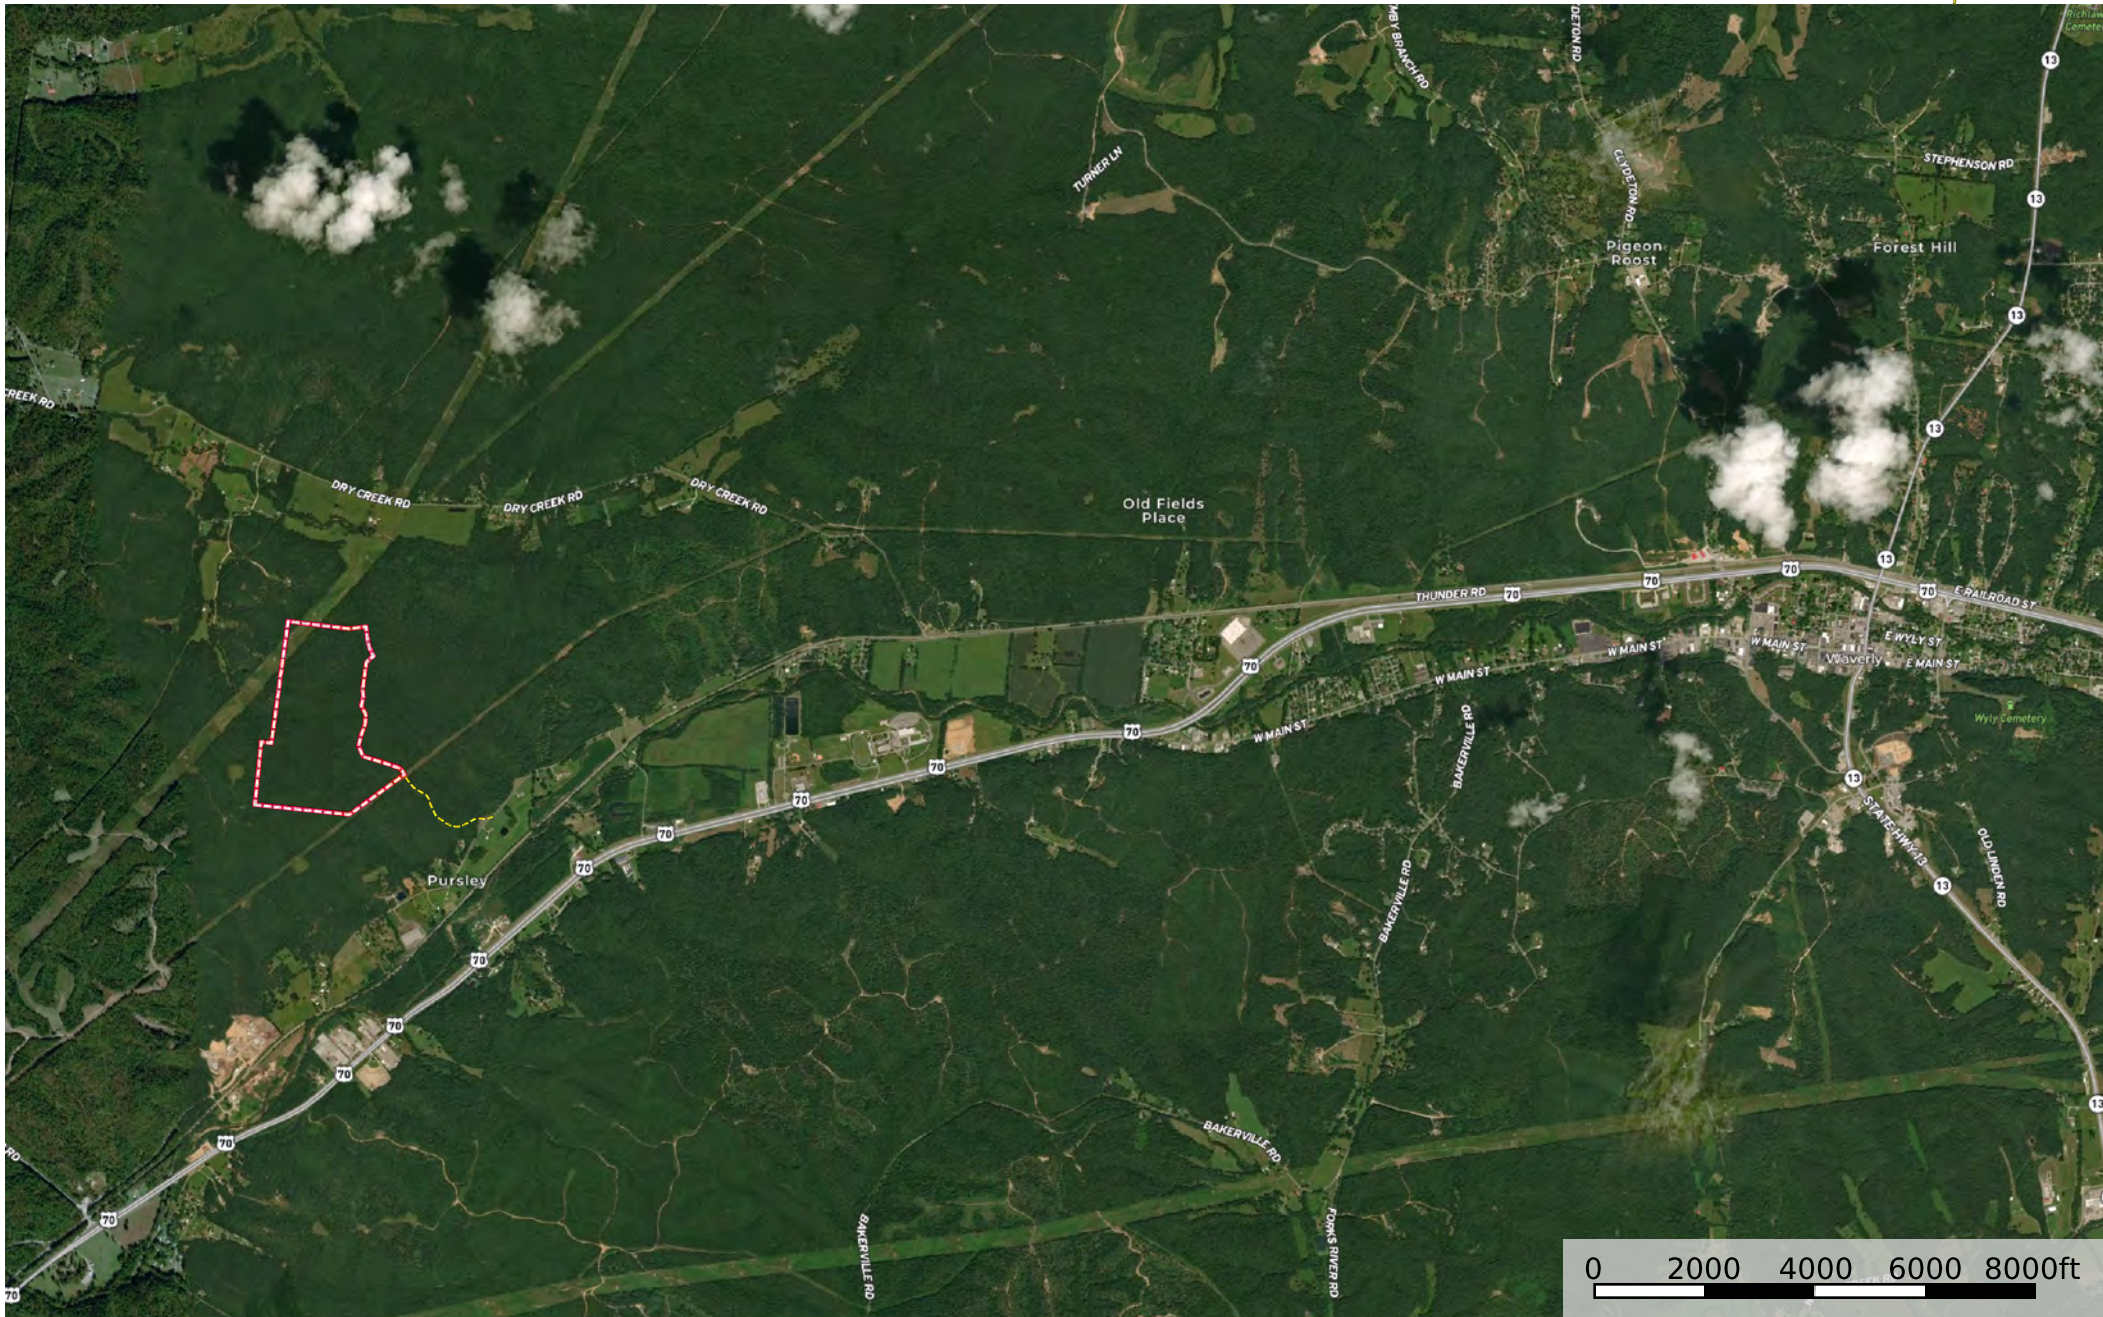

Waverly Retreat West Tract

Humphreys County, Tennessee, 136 AC +/-

--- Access Road □ Boundary