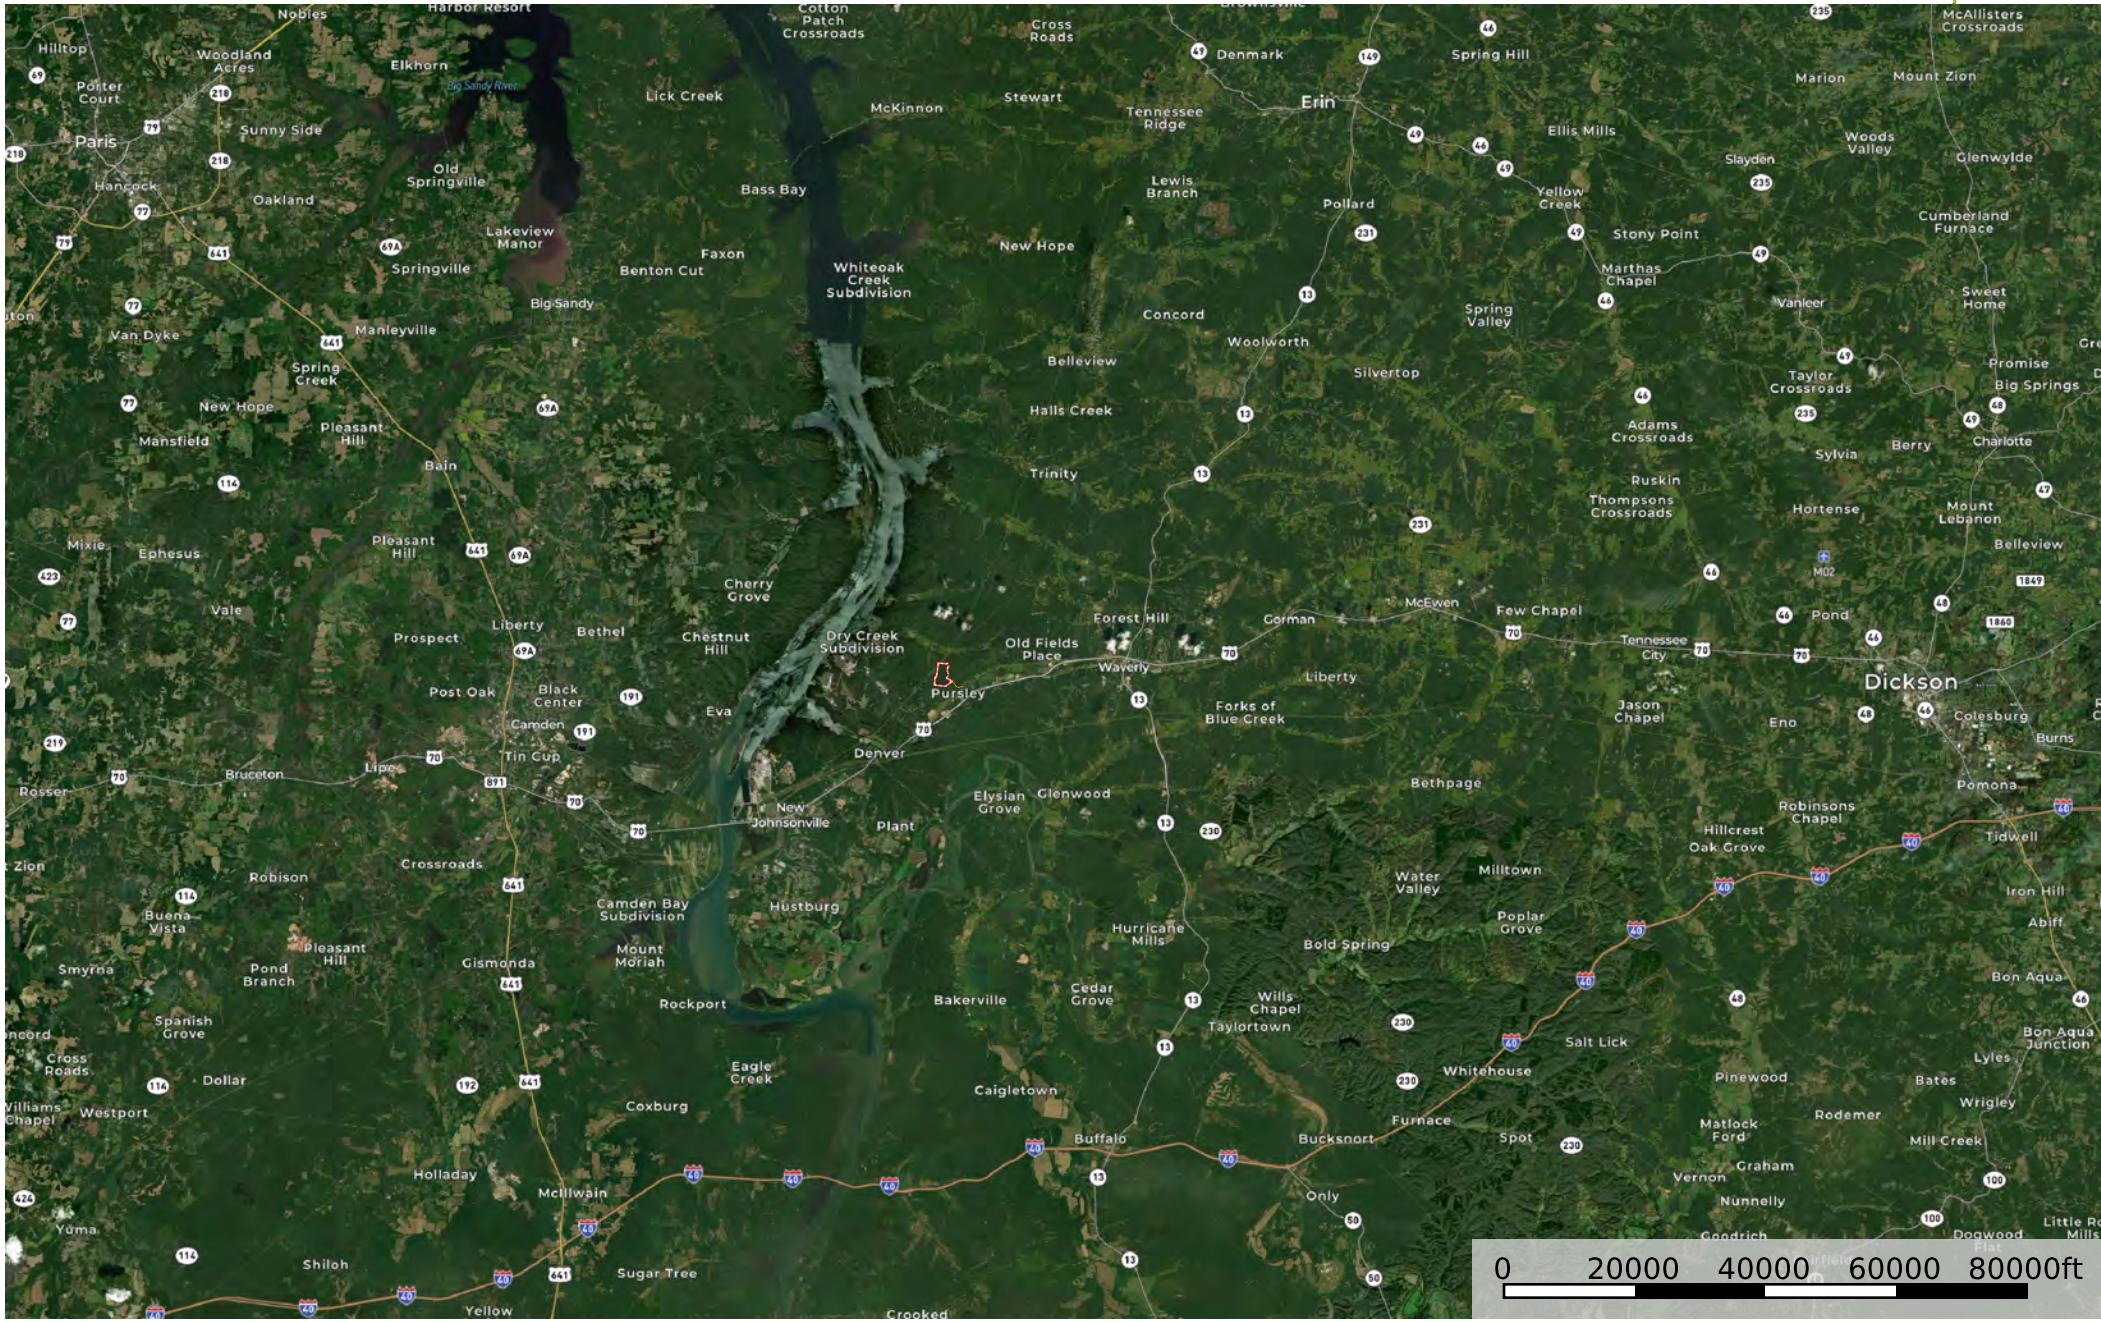

Waverly Retreat West Tract

Humphreys County, Tennessee, 136 AC +/-

--- Access Road □ Boundary