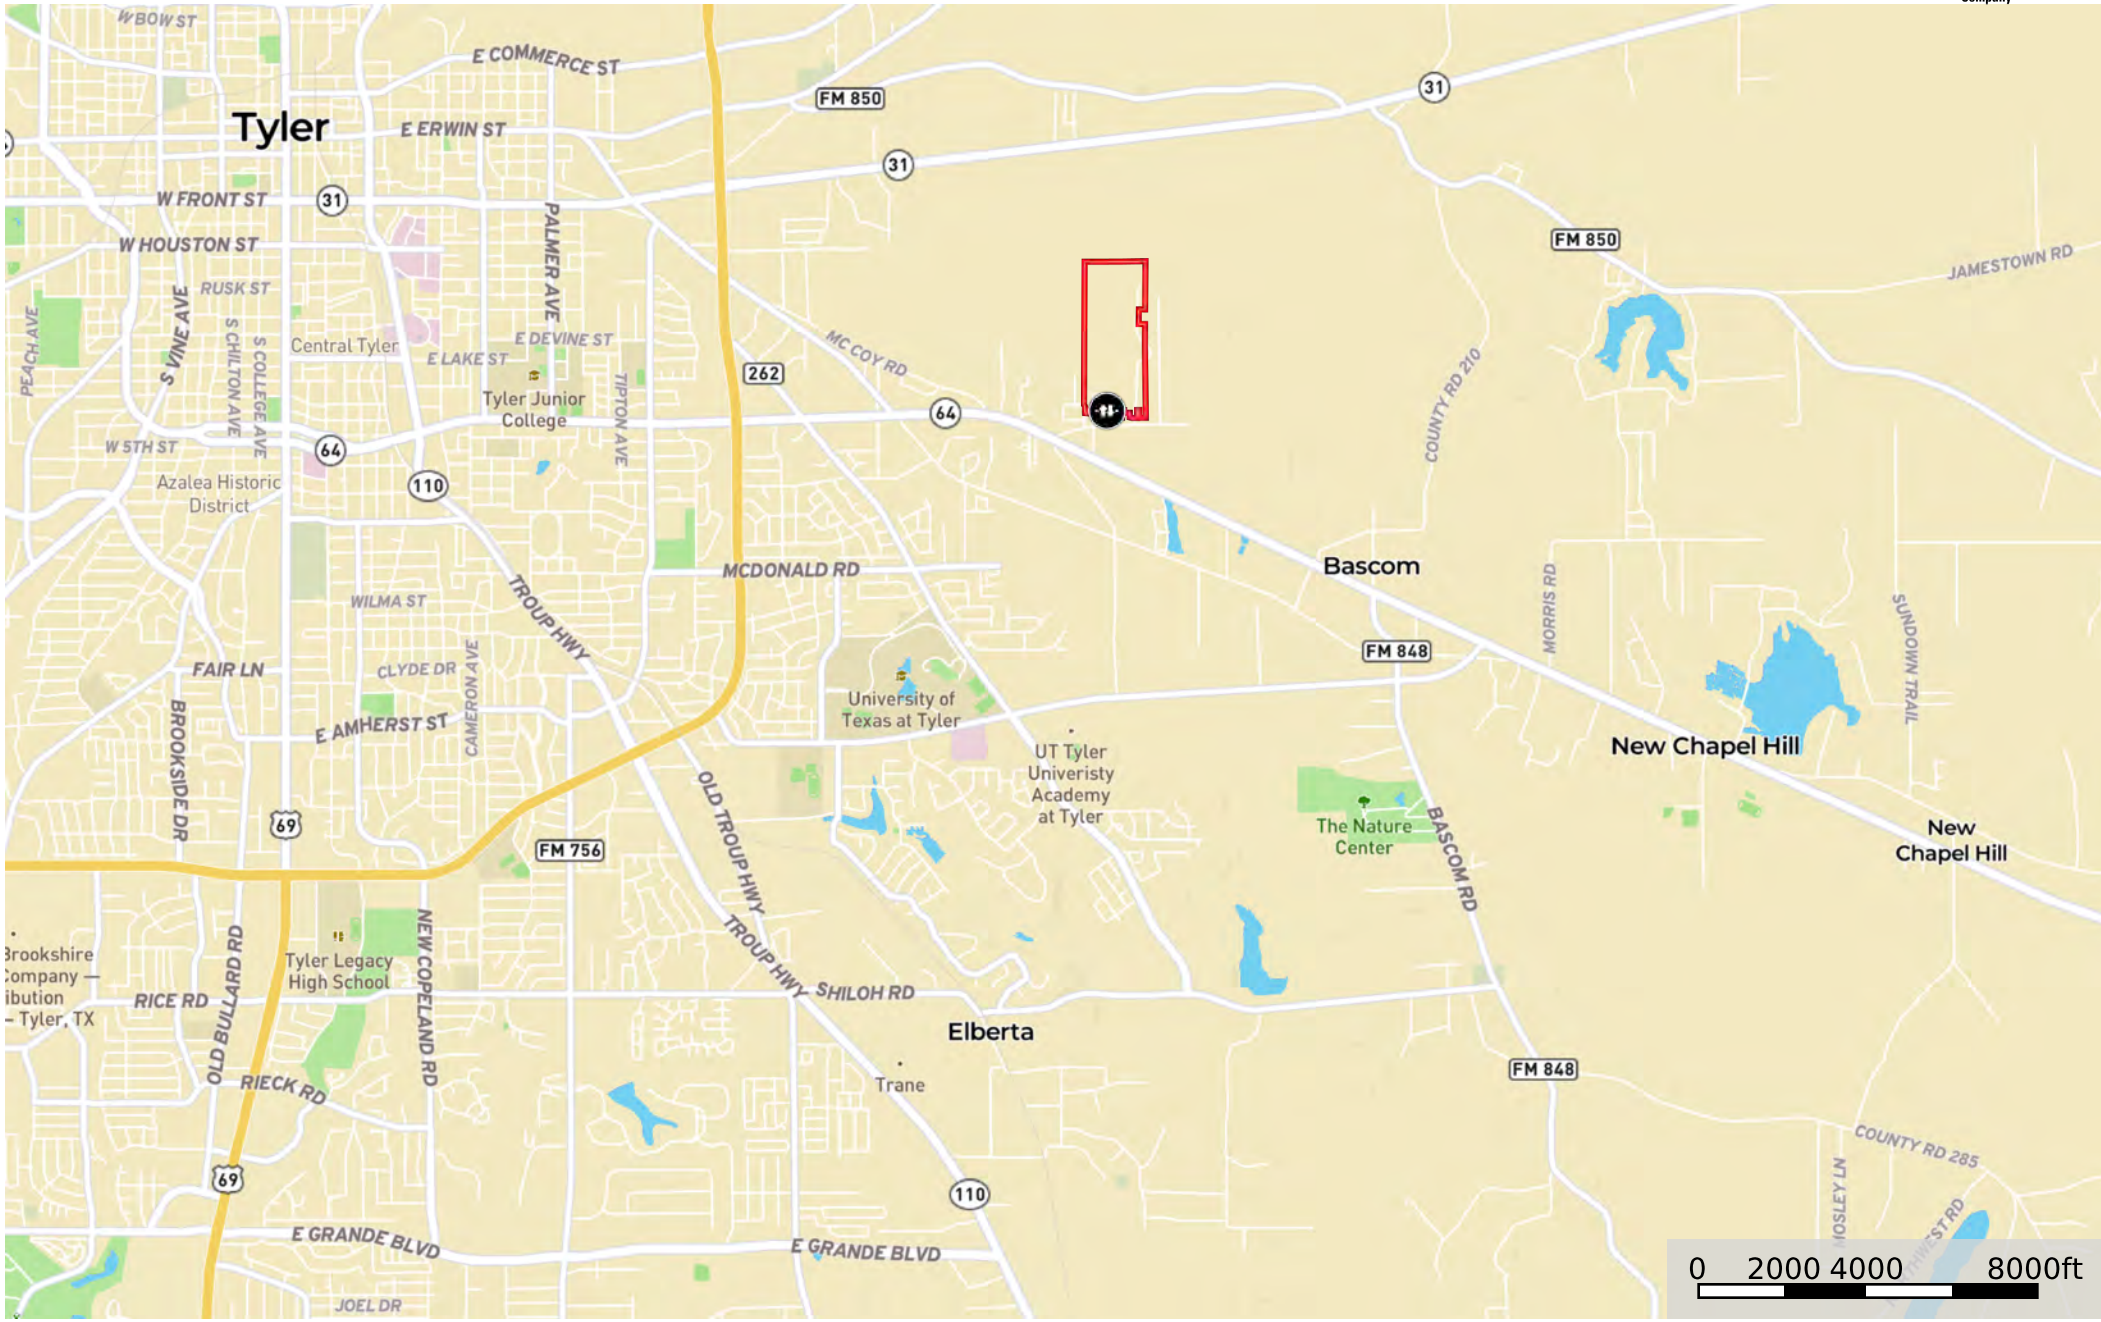

Tyler TX Land for Sale Smith County 115.2 ac

Smith County, Texas, 115.2 AC +/-

Gate Boundary