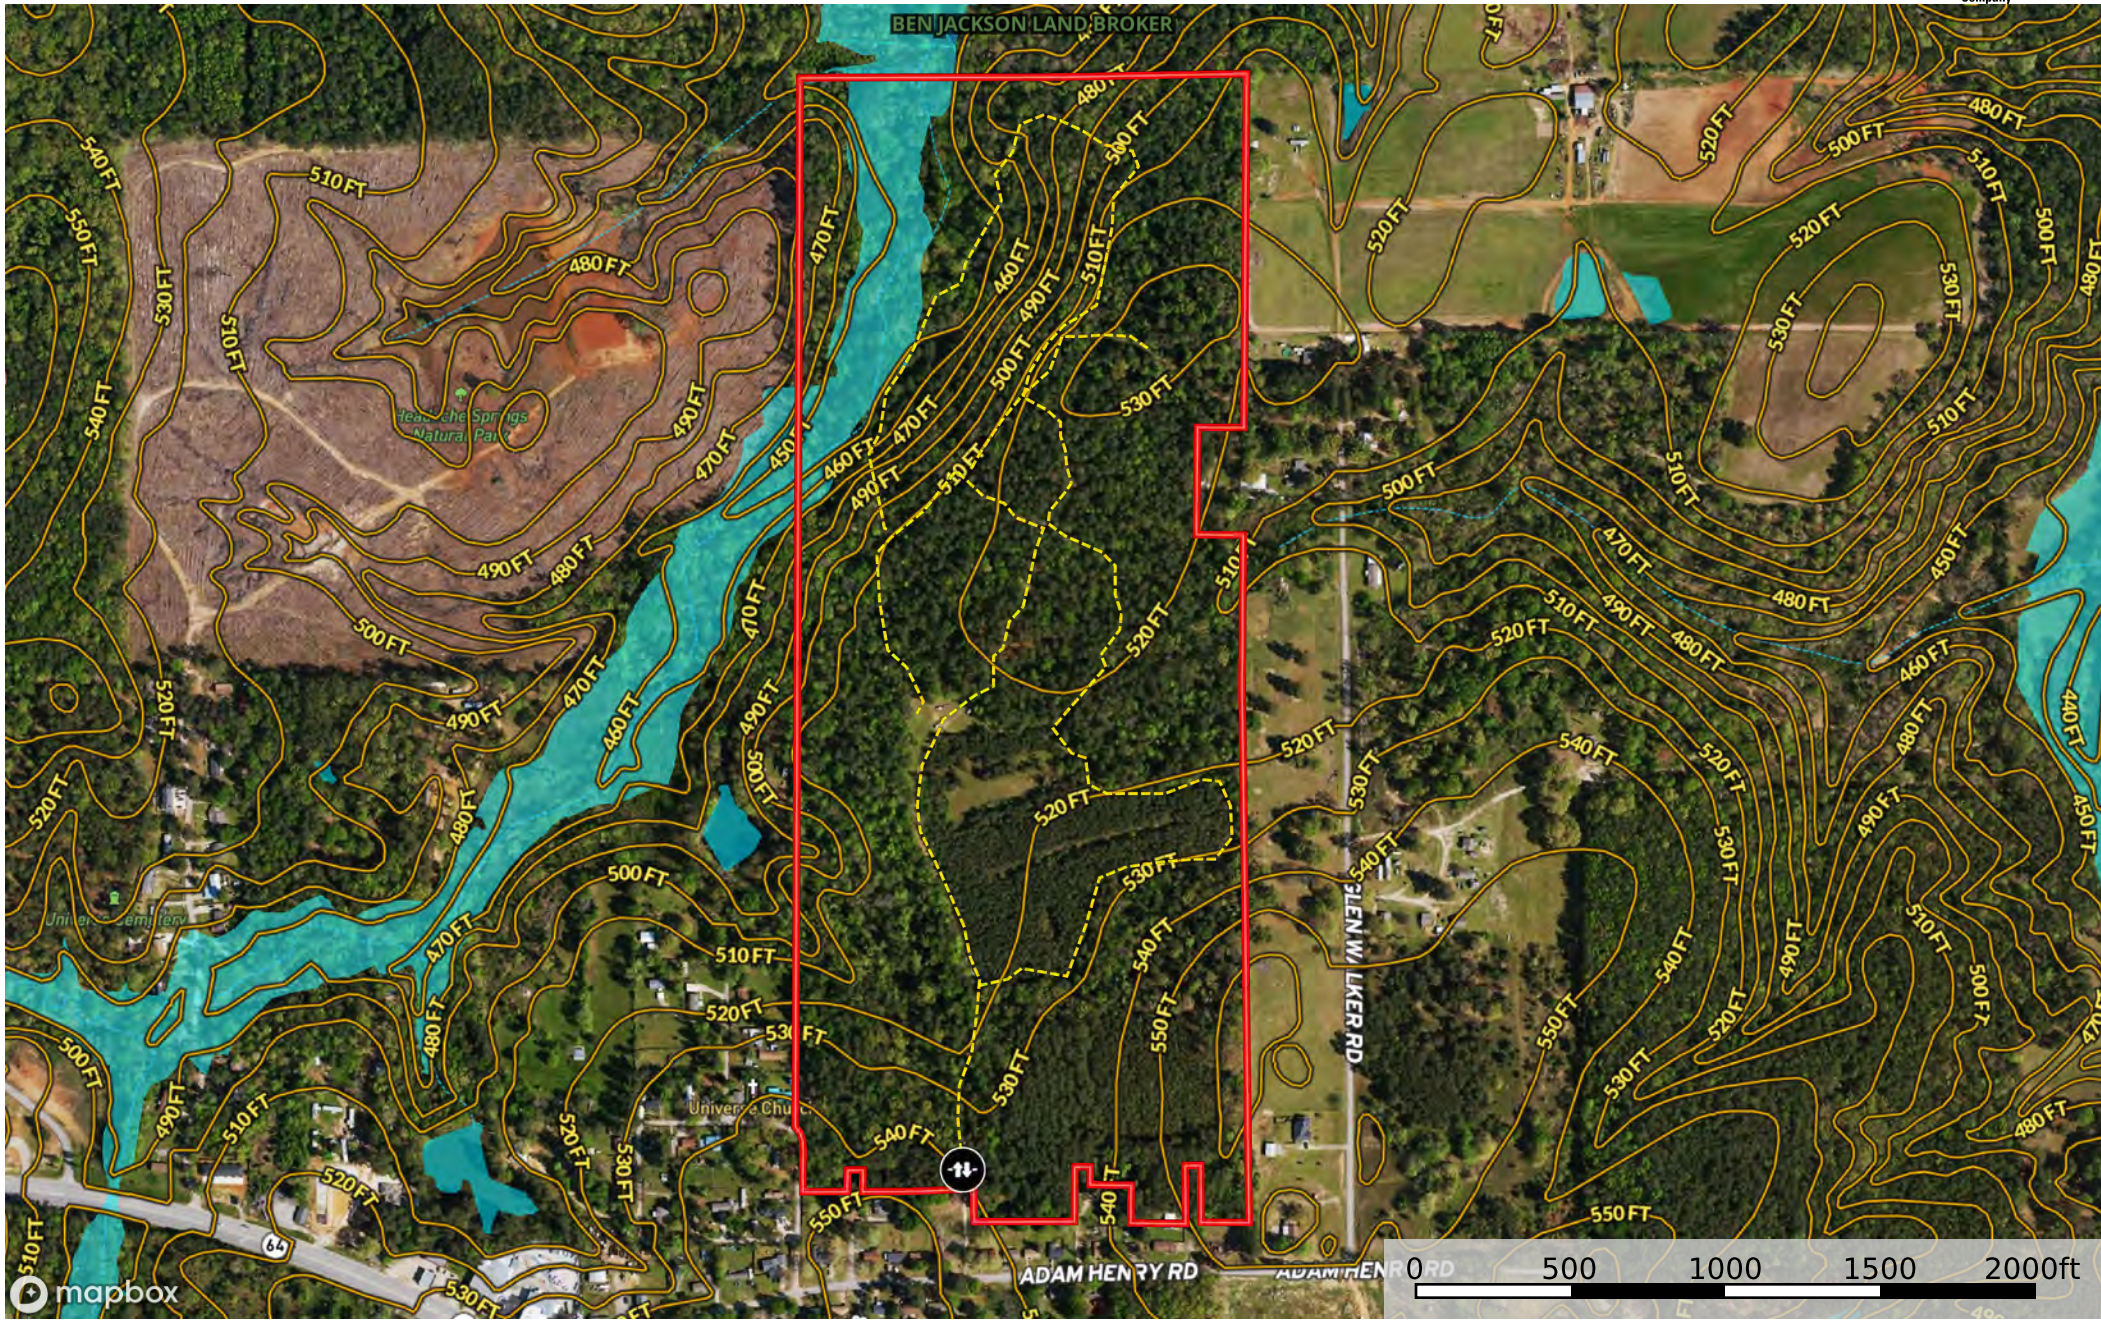

# Tyler TX Land for Sale Smith County 115.2 ac

Smith County, Texas, 115.2 AC +/-

- Gate
- Road / Trail
- Boundary
- 100 Year Floodplain
- 500 Year Floodplain
- Floodway
- Special
- Unmapped/ Not Included
- Stream, Intermittent
- River/Creek
- Water Body