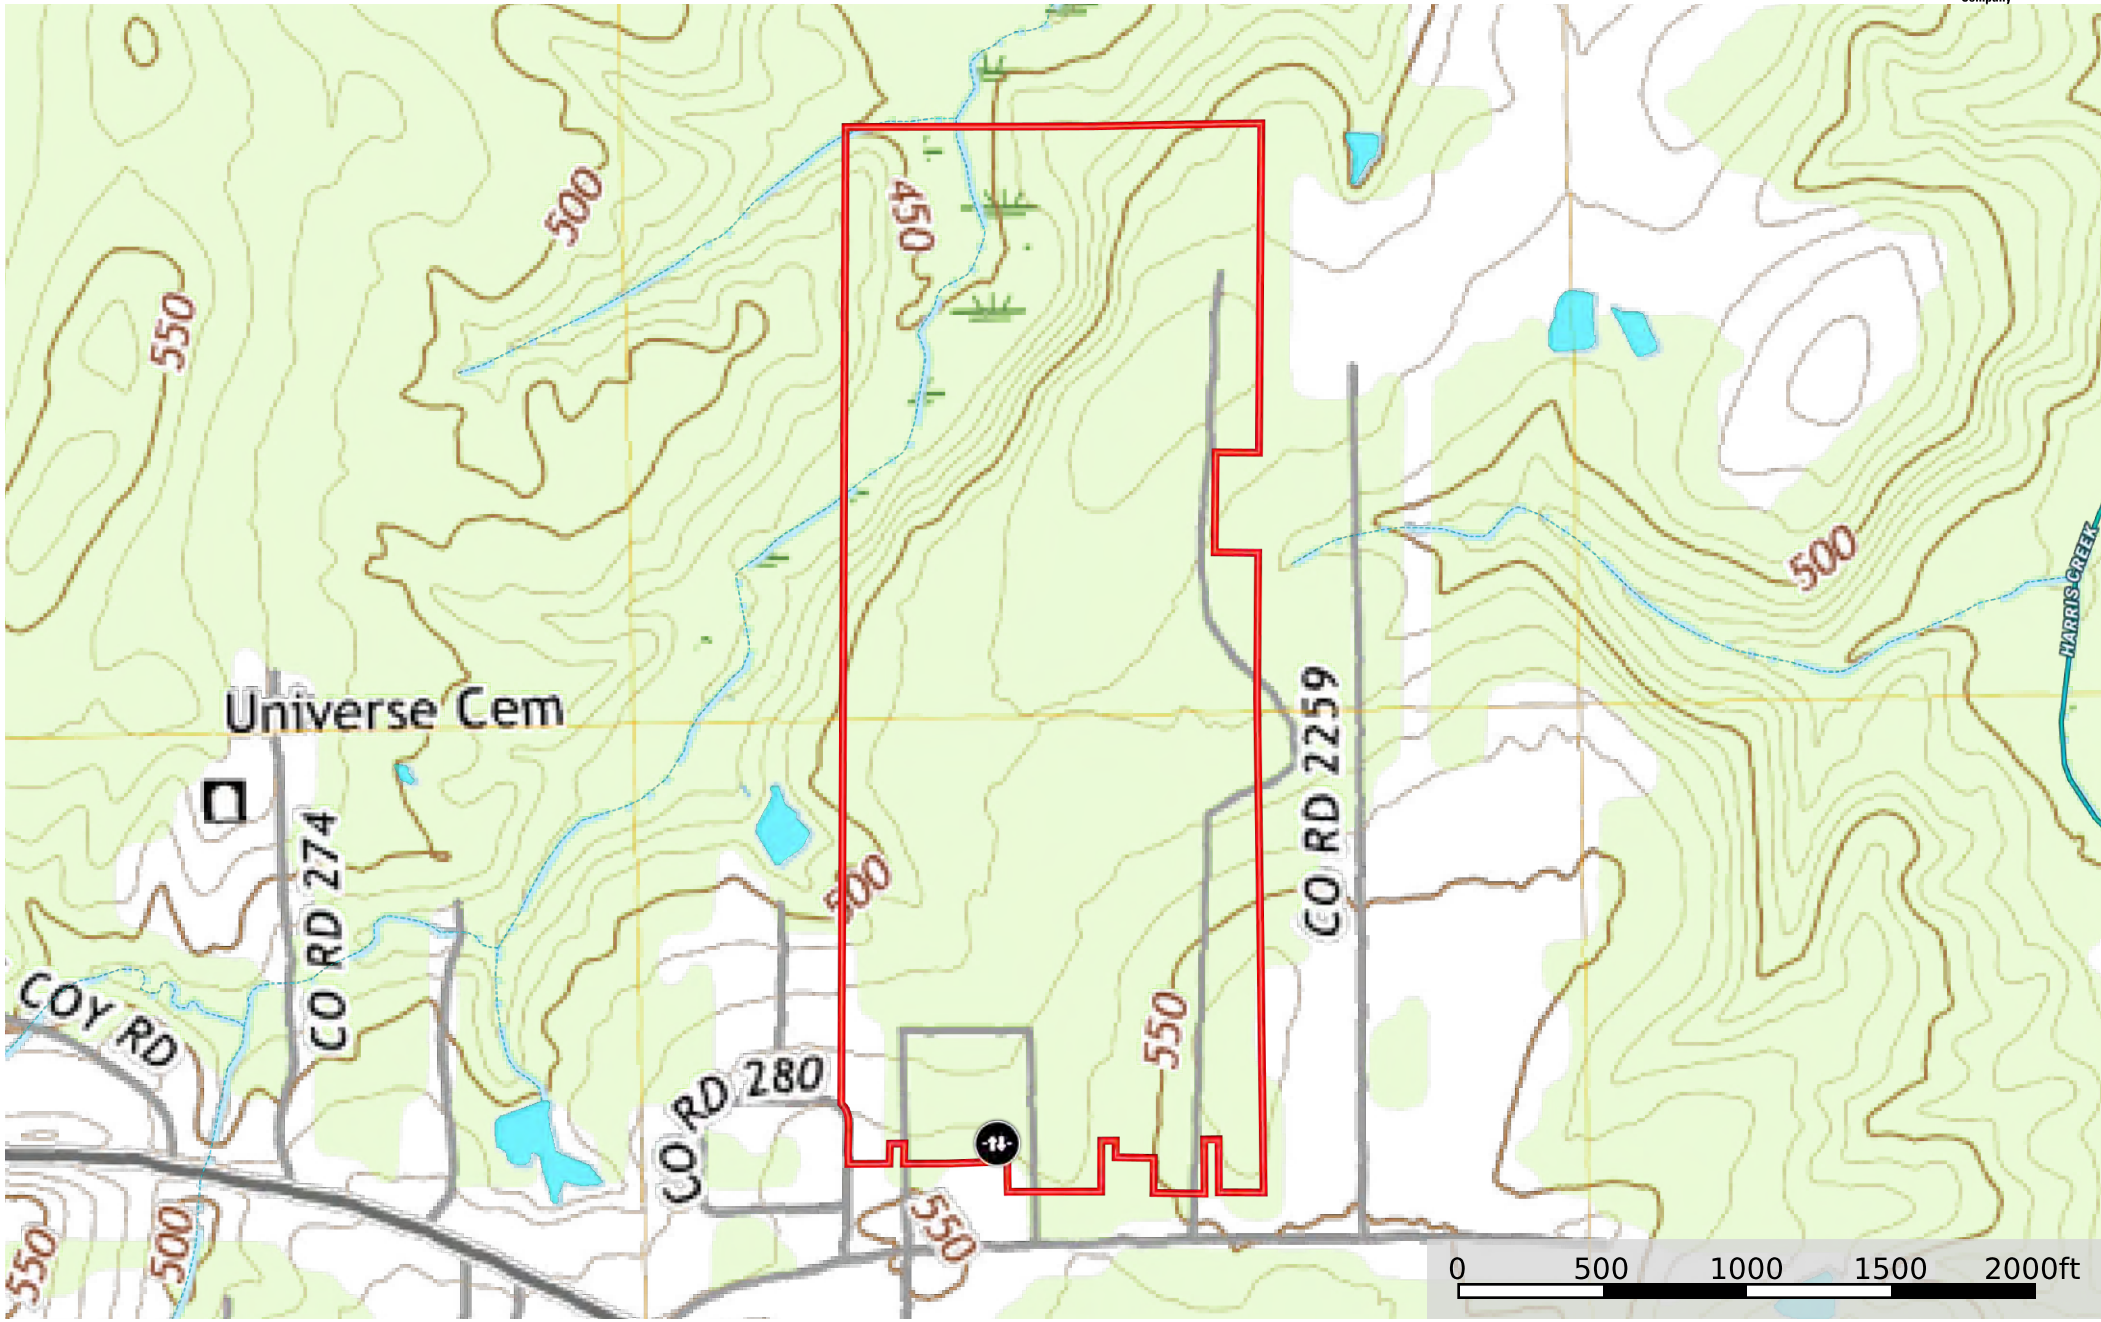

Tyler TX Land for Sale Smith County 115.2 ac

Smith County, Texas, 115.2 AC +/-

- Gate
- Boundary
- Stream, Intermittent
- River/Creek
- Water Body