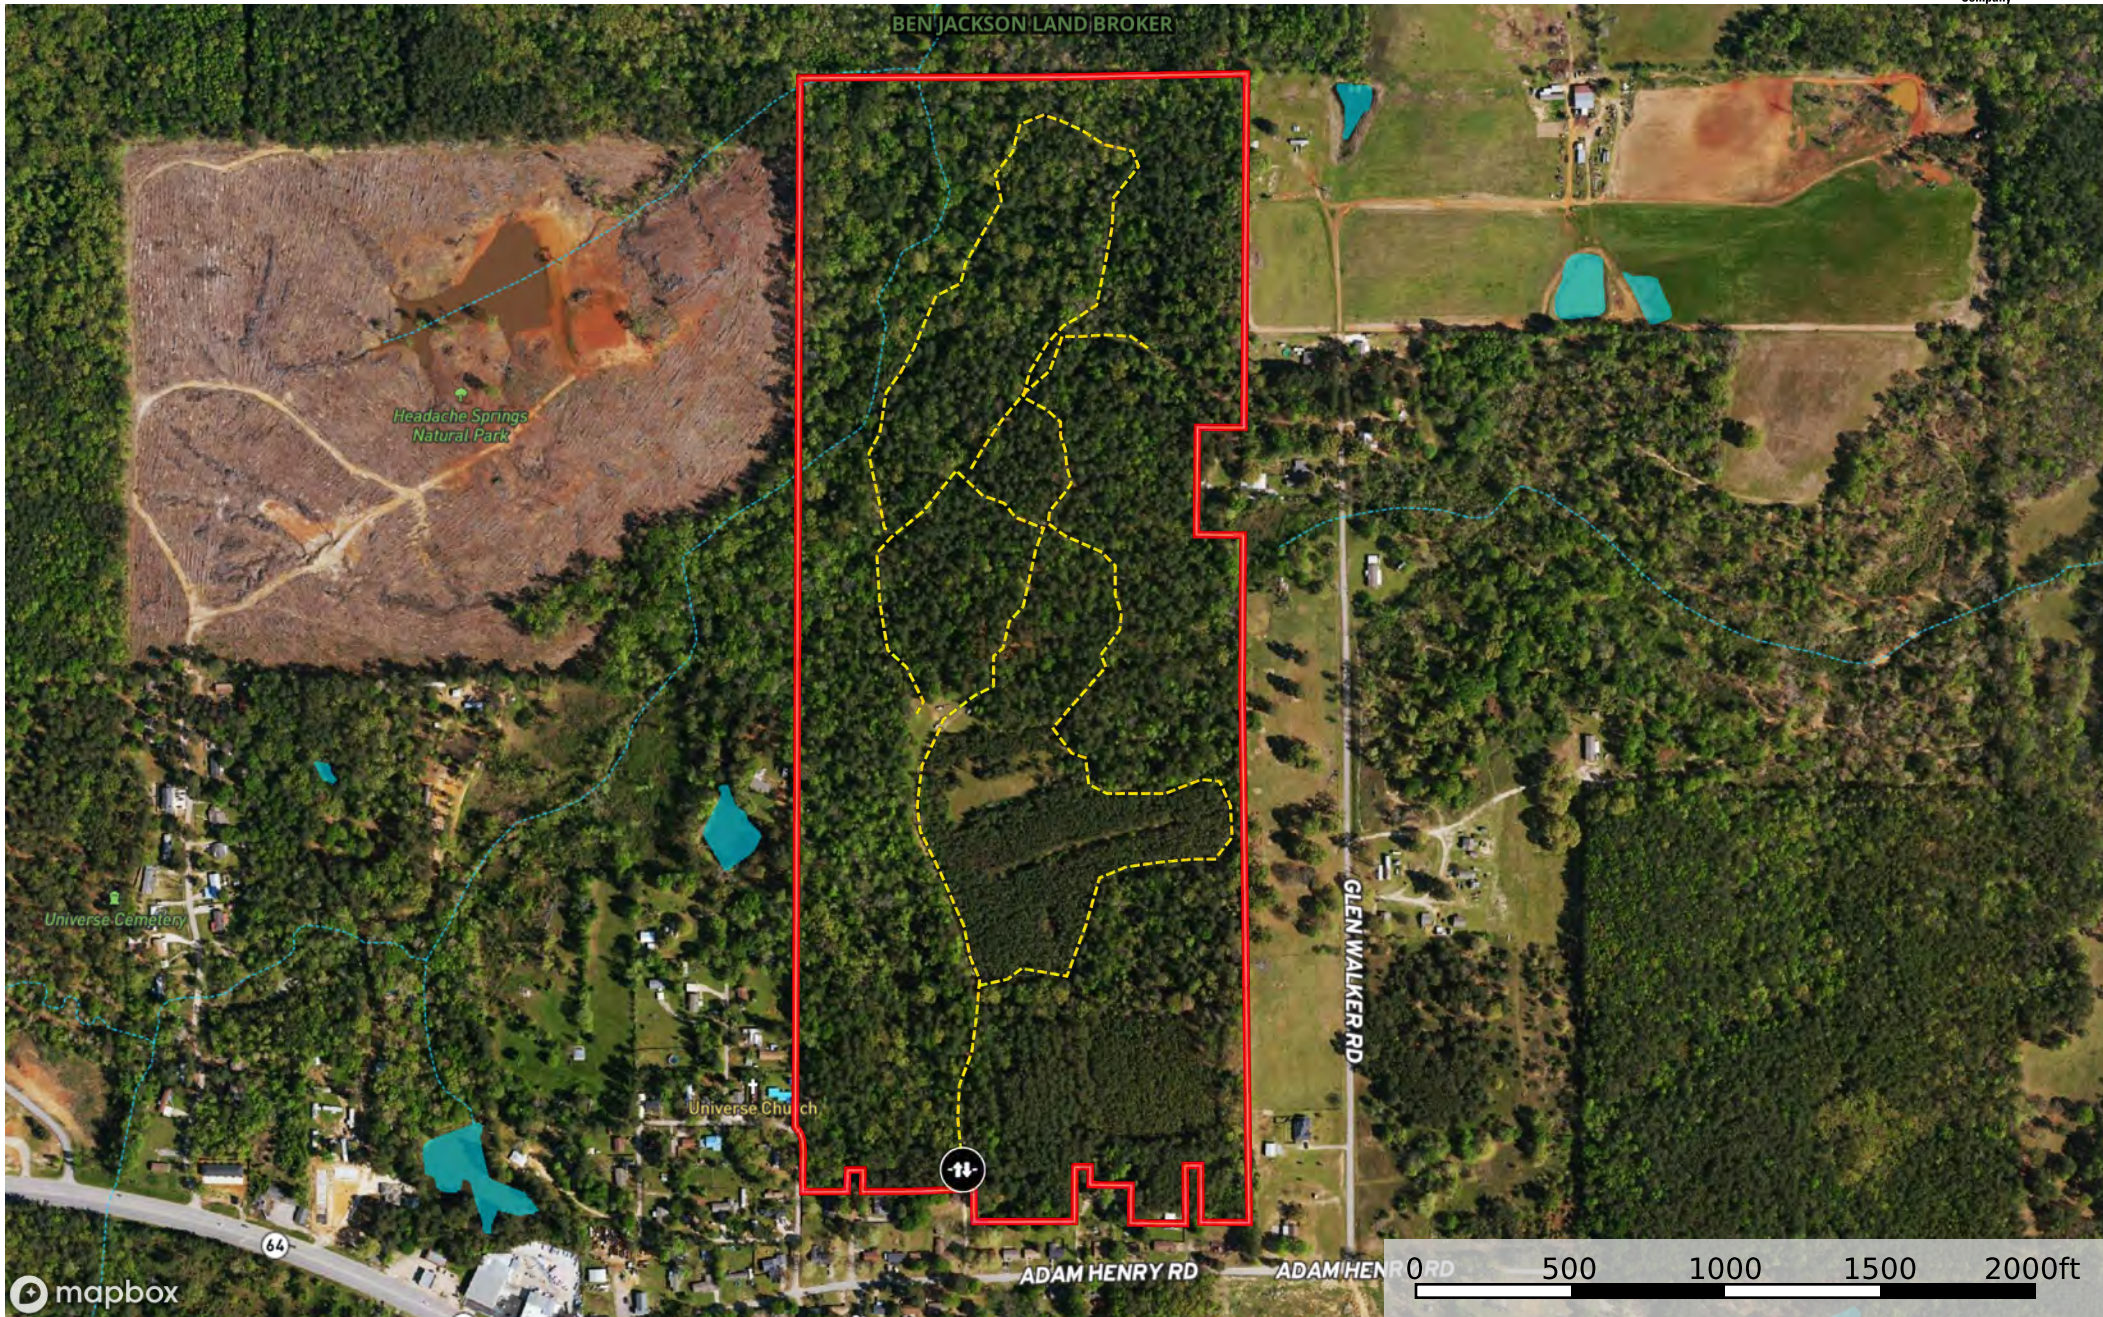

Tyler TX Land for Sale Smith County 115.2 ac

Smith County, Texas, 115.2 AC +/-

mapbox

- Gate
- Road / Trail
- Boundary
- Stream, Intermittent
- River/Creek
- Water Body