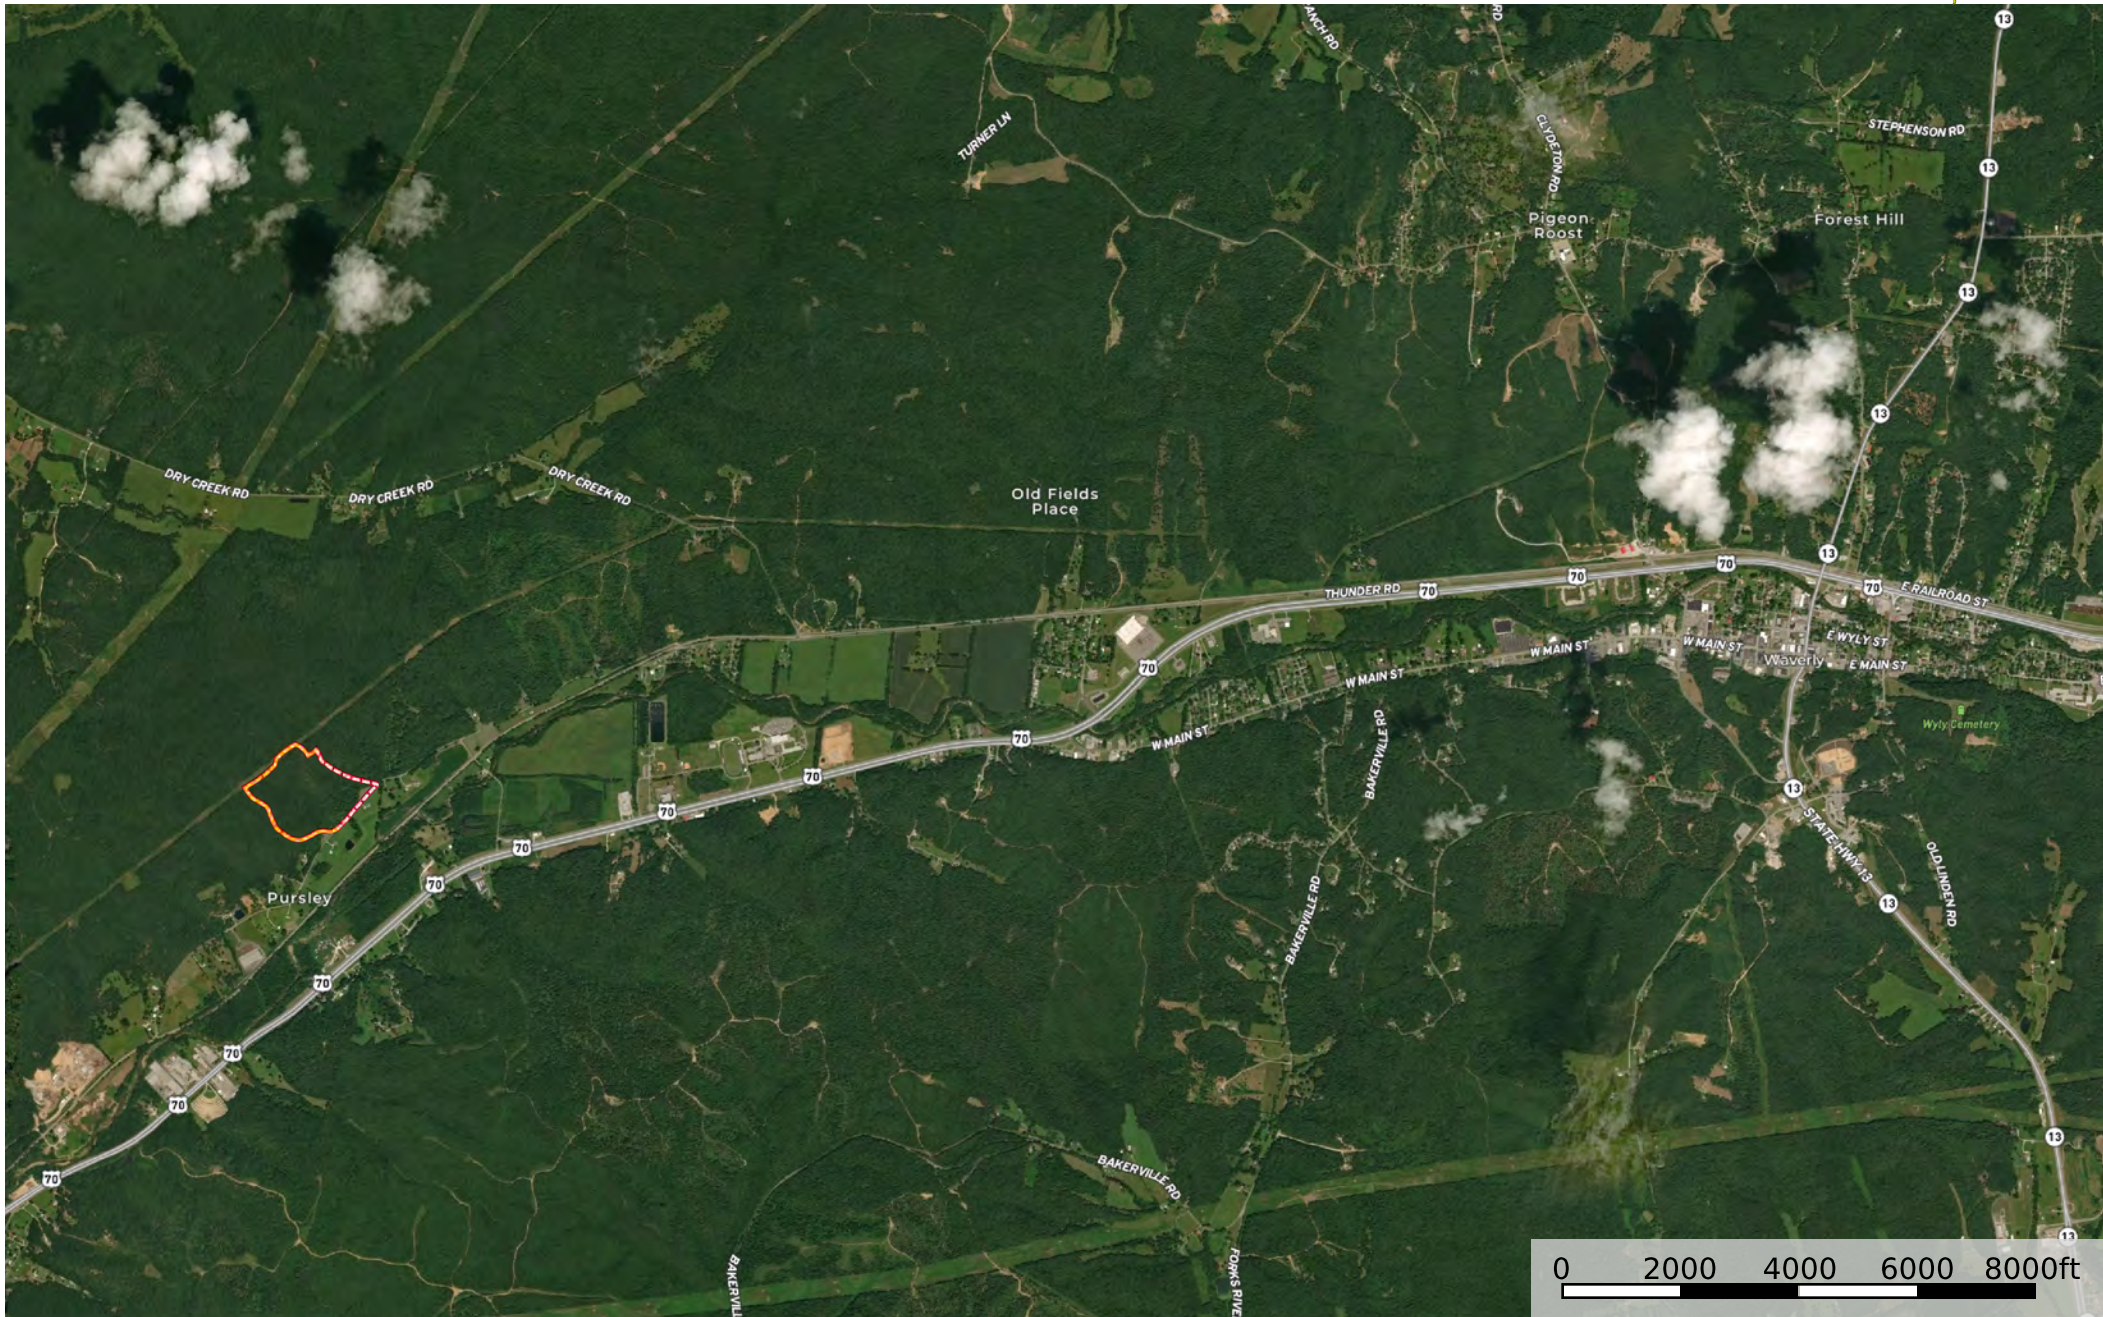

Waverly Ridge Central

Humphreys County, Tennessee, 45 AC +/-

--- Access Easement □ Boundary