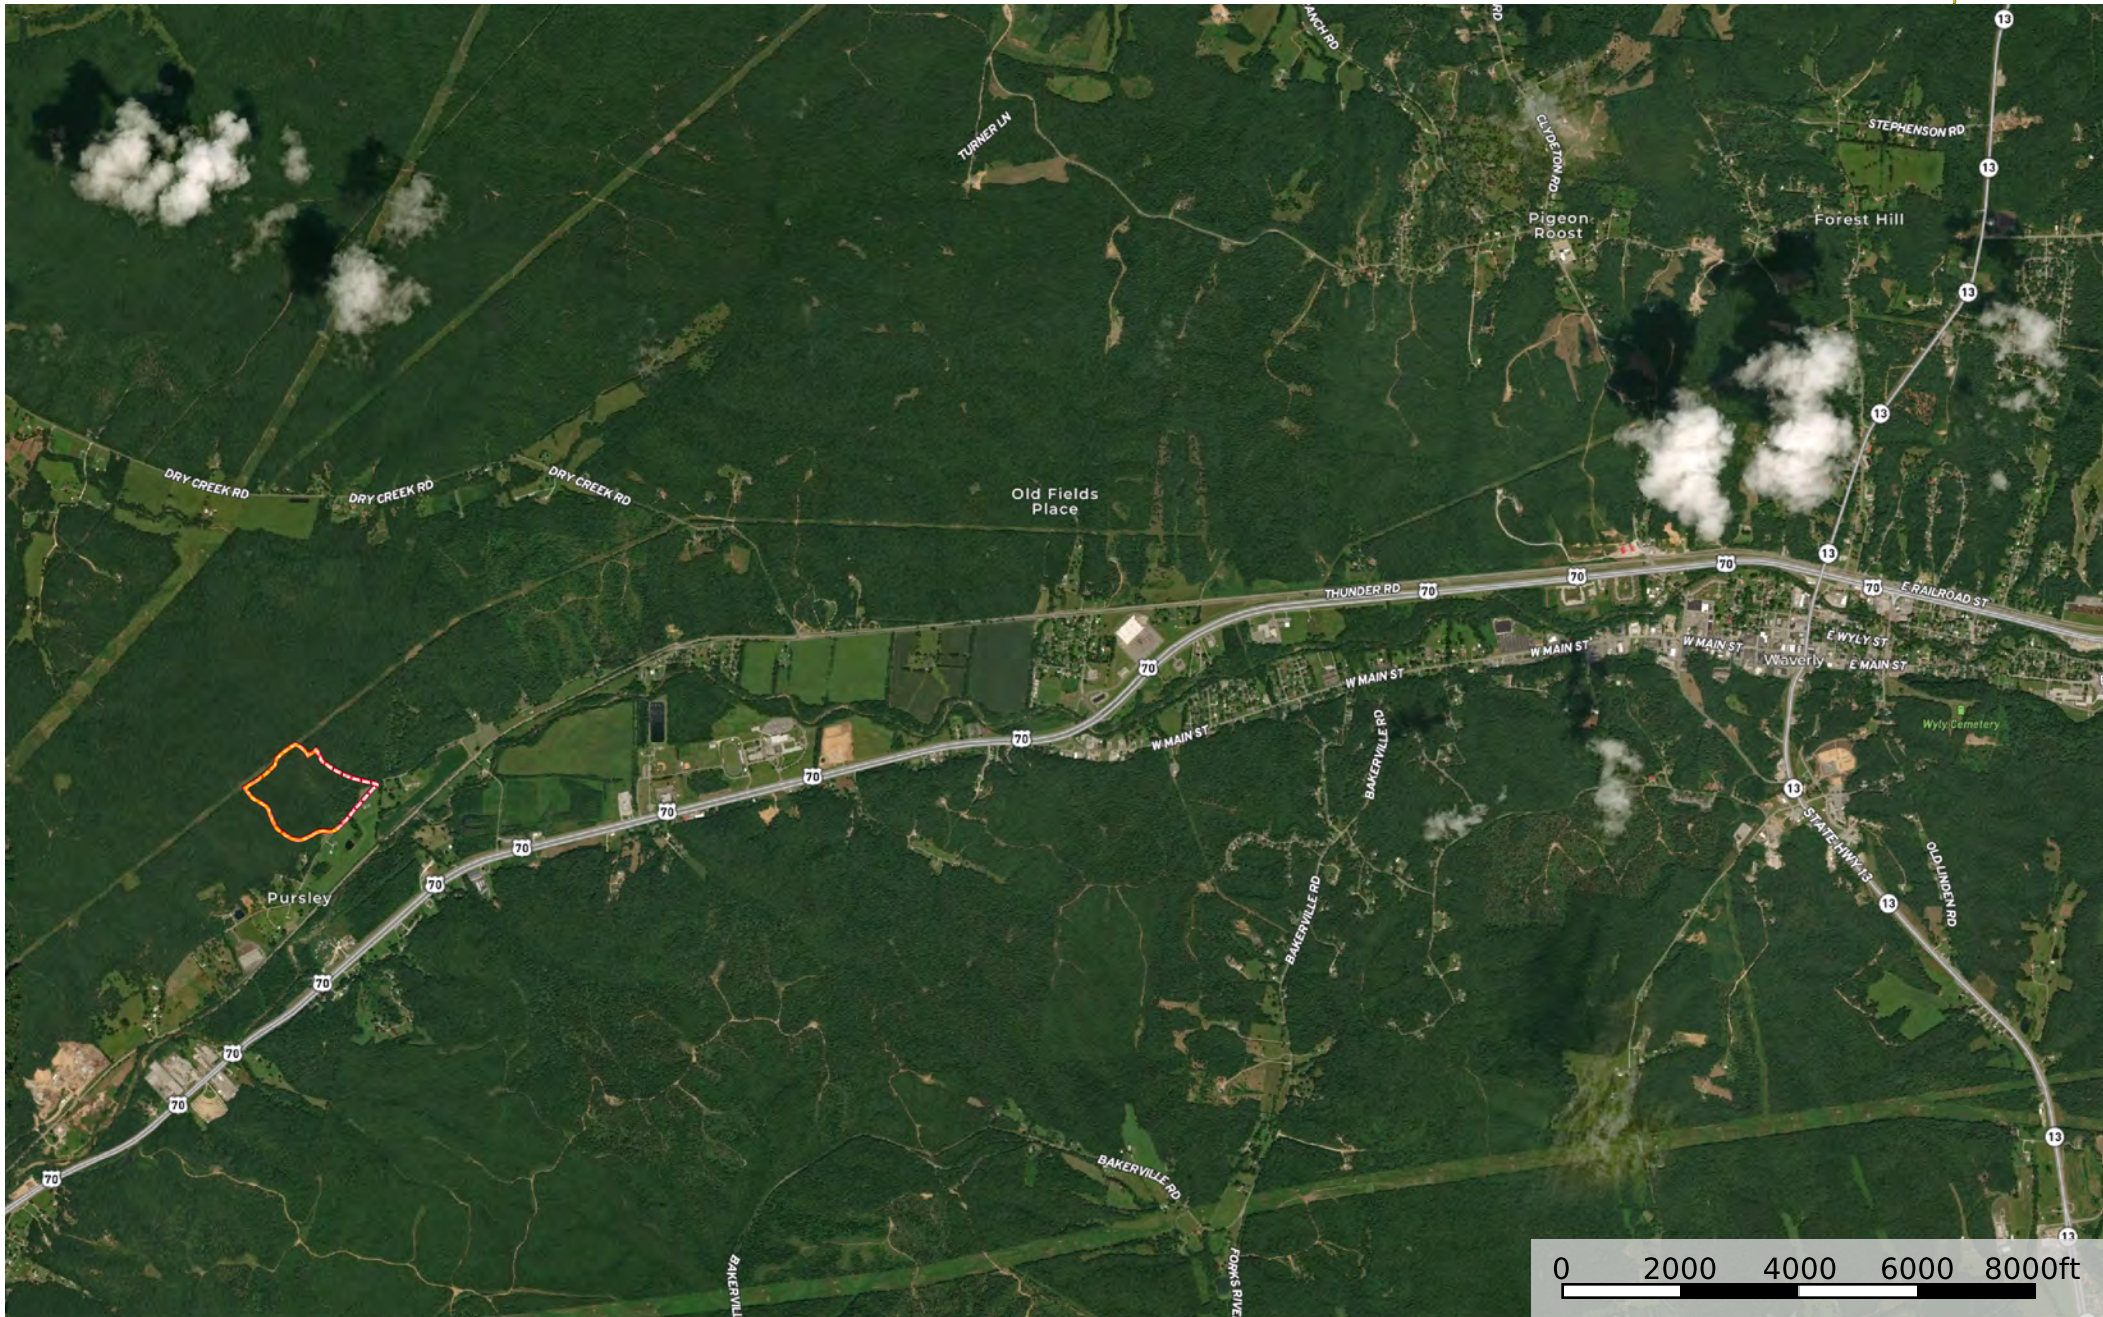

# Waverly Ridge Central

Humphreys County, Tennessee, 45 AC +/-

--- Access Easement    □ Boundary

# Waverly Ridge Central

Humphreys County, Tennessee, 45 AC +/-

--- Access Easement    □ Boundary

--- Access Easement    □ Boundary

# Waverly Ridge Central

Humphreys County, Tennessee, 45 AC +/-

--- Access Easement    ▭ Boundary