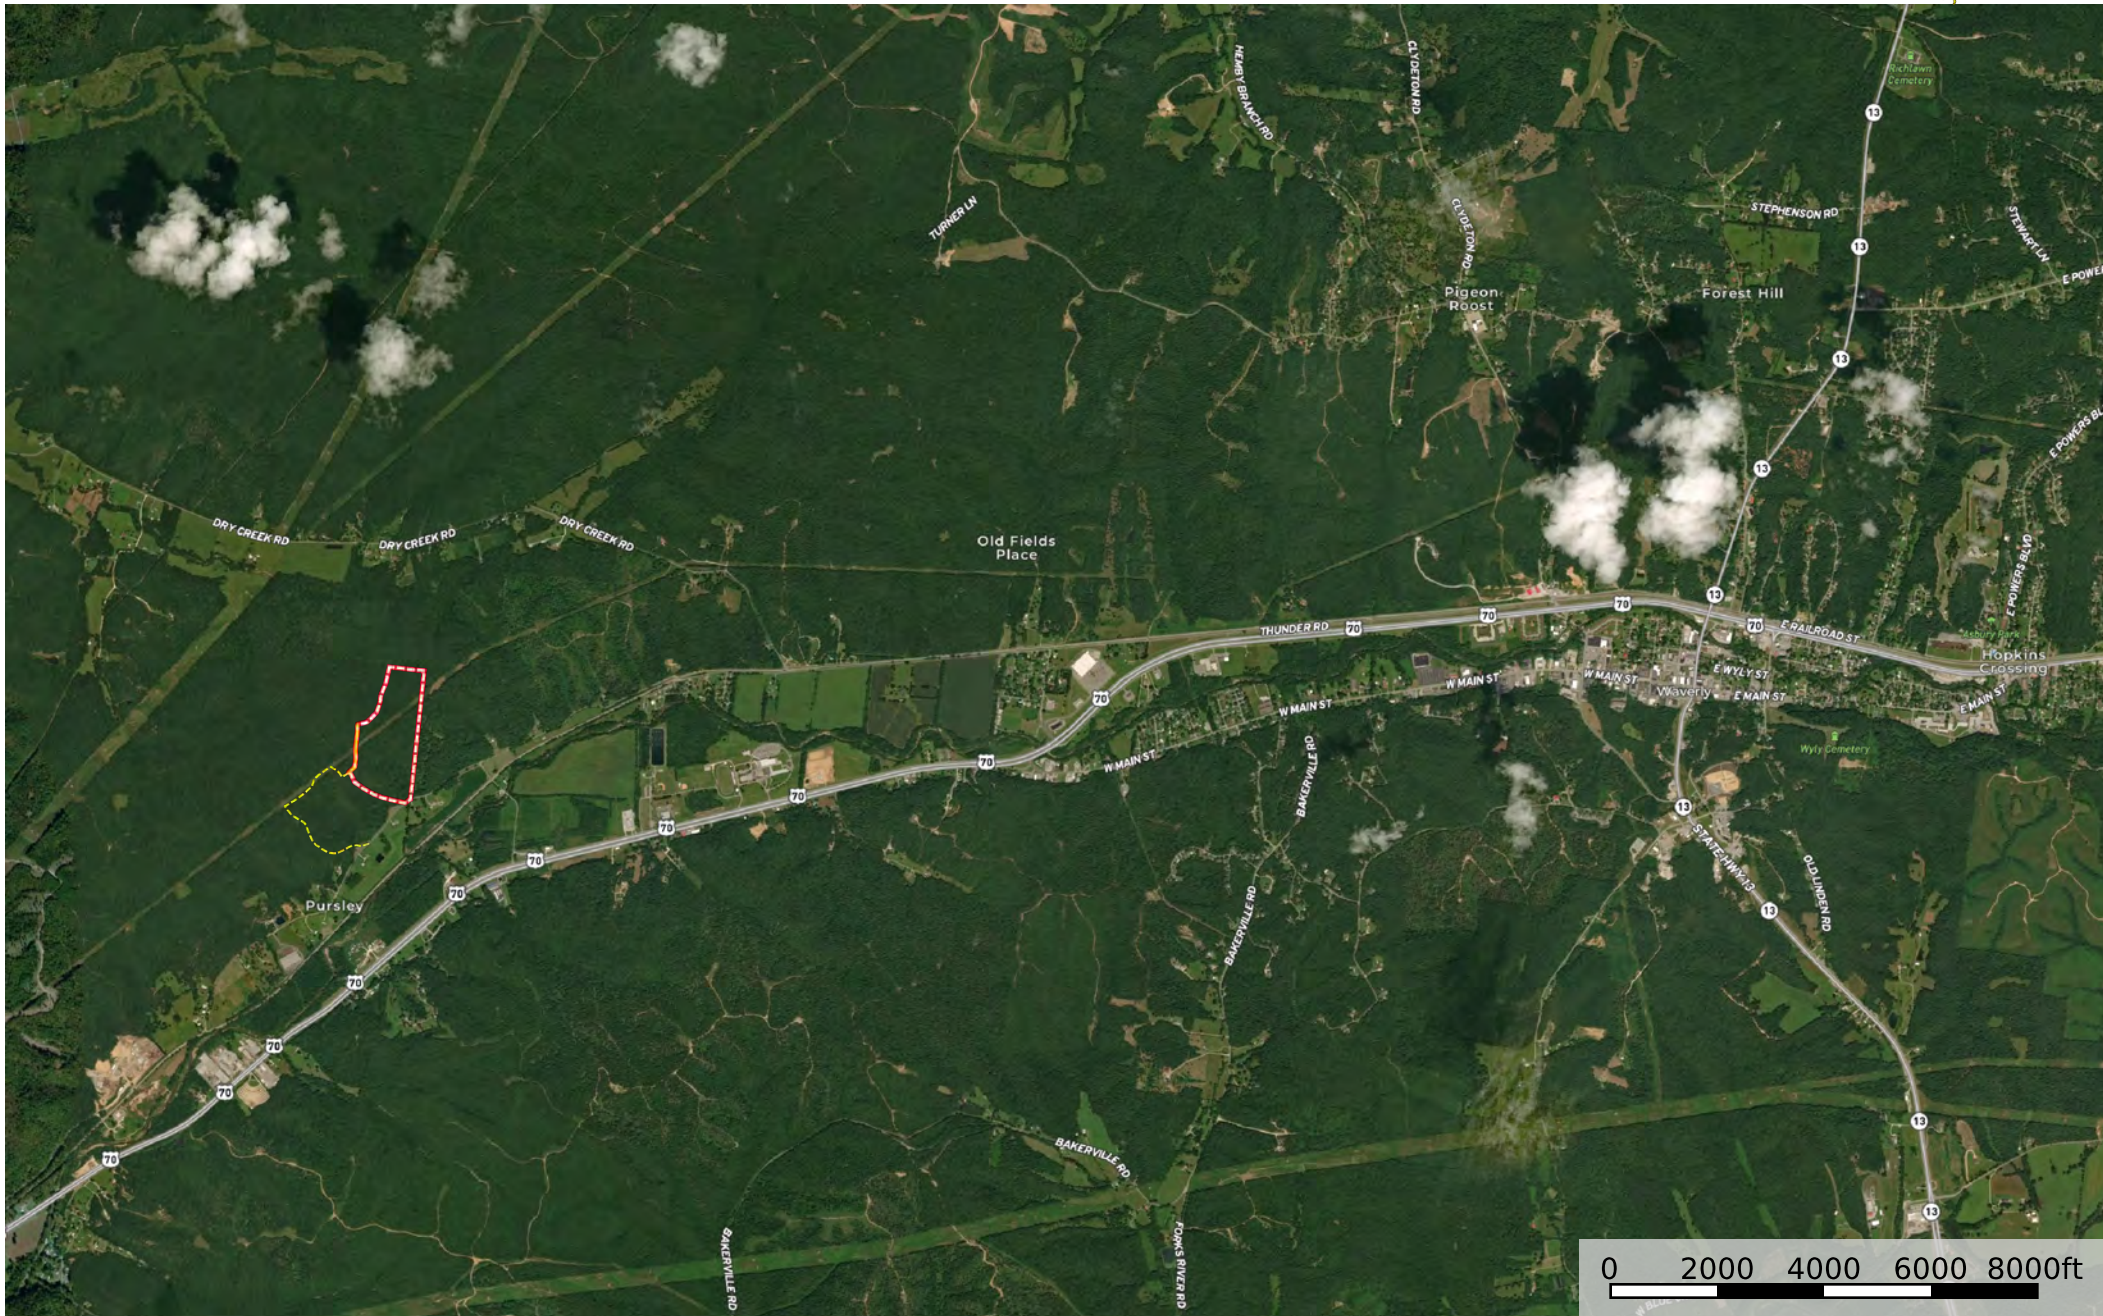

# Waverly Ridge East

Humphreys County, Tennessee, 53 AC +/-

--- Access Road    □ Boundary