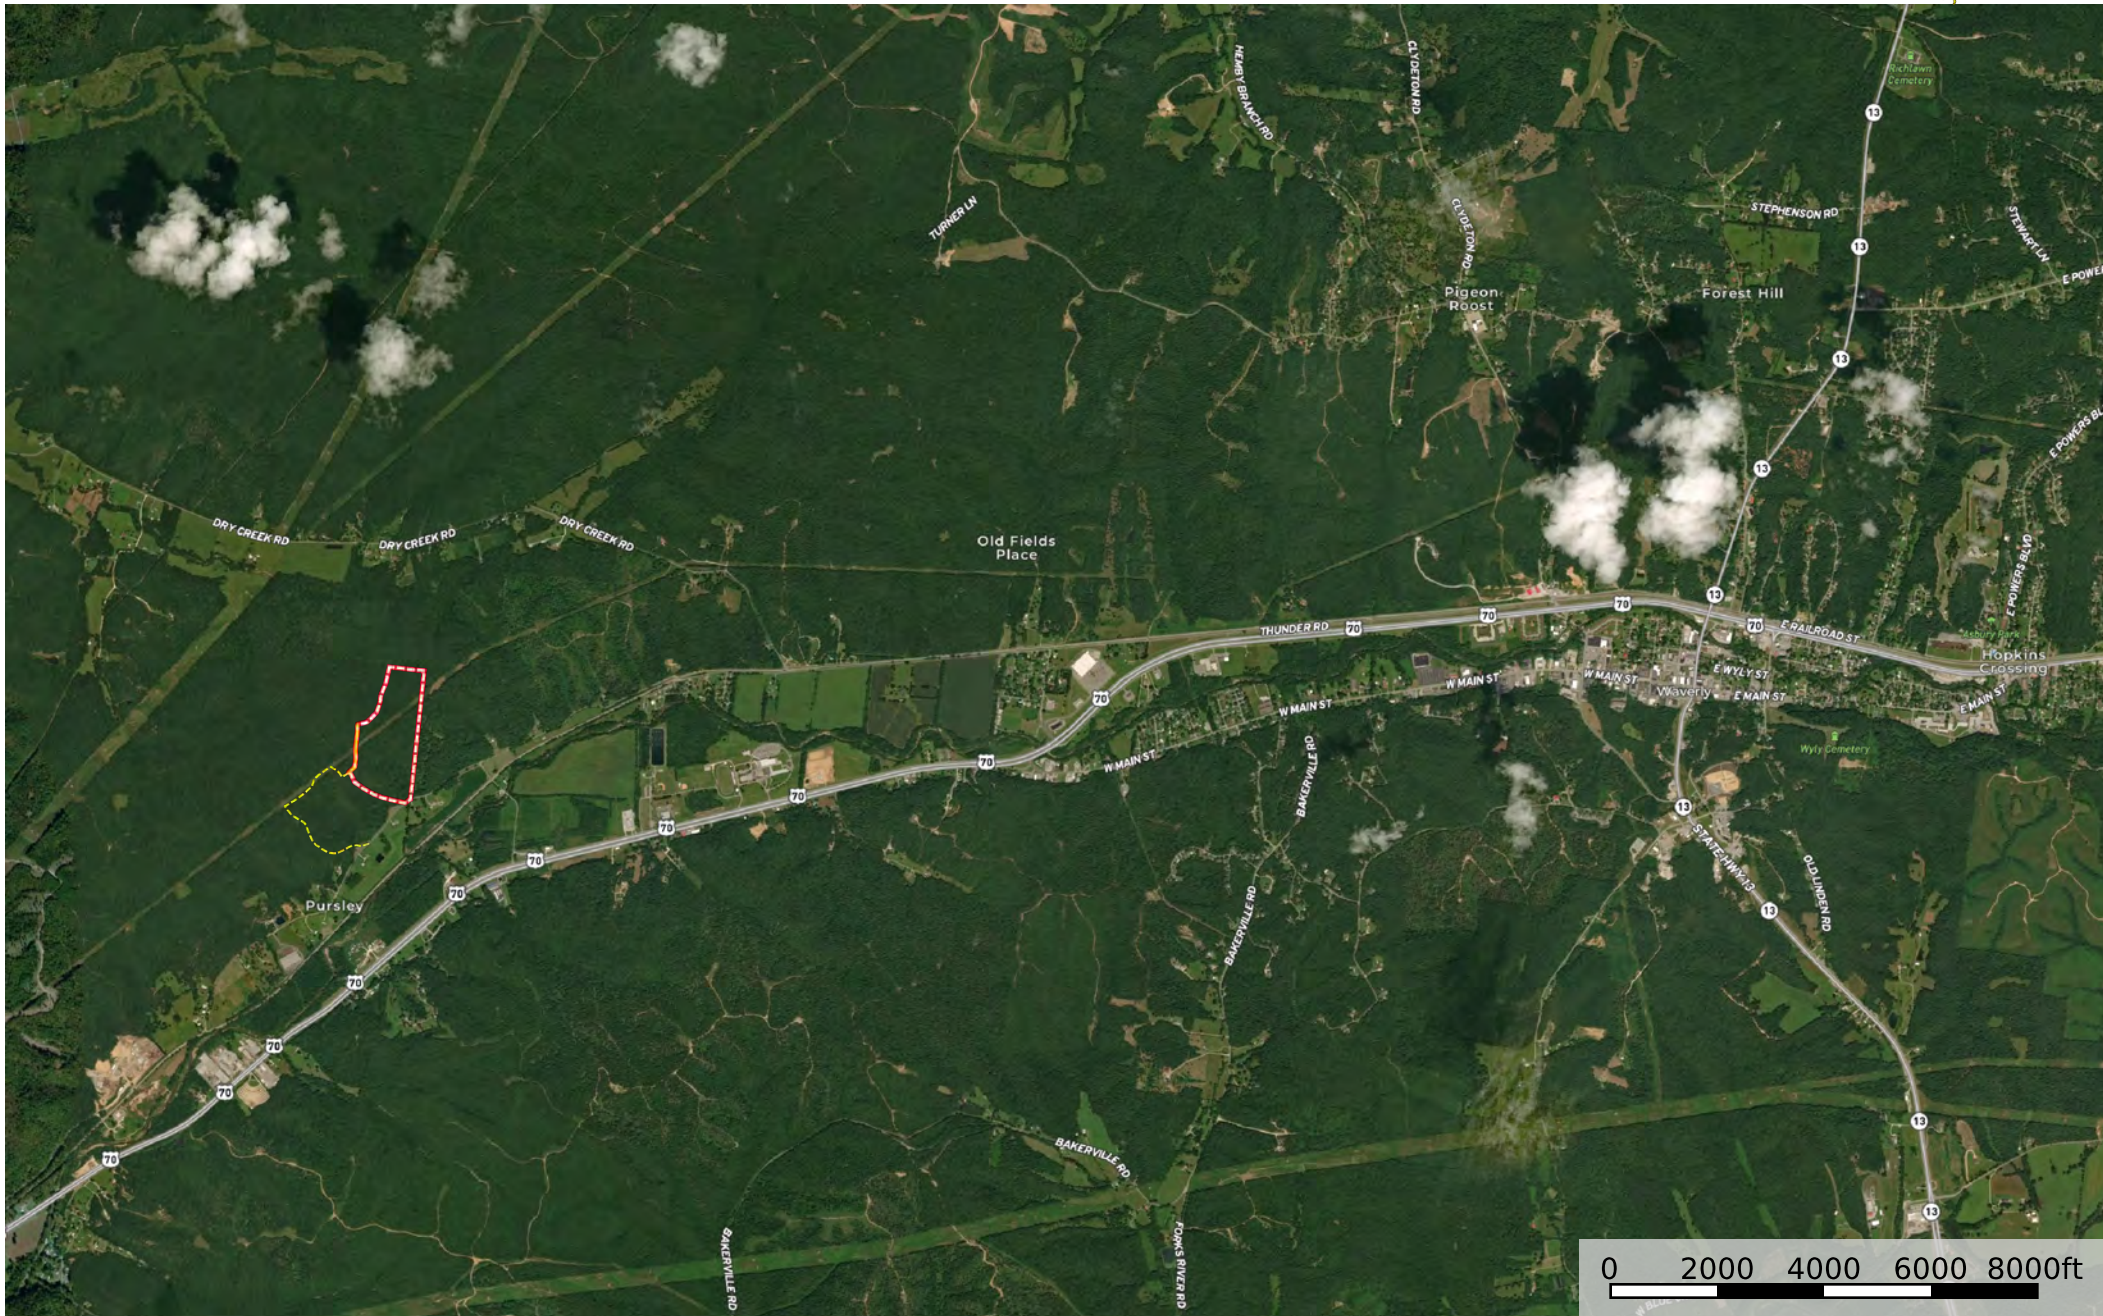

Waverly Ridge East

Humphreys County, Tennessee, 53 AC +/-

--- Access Road □ Boundary

Waverly Ridge East

Humphreys County, Tennessee, 53 AC +/-

--- Access Road □ Boundary

--- Access Road □ Boundary

--- Access Road □ Boundary