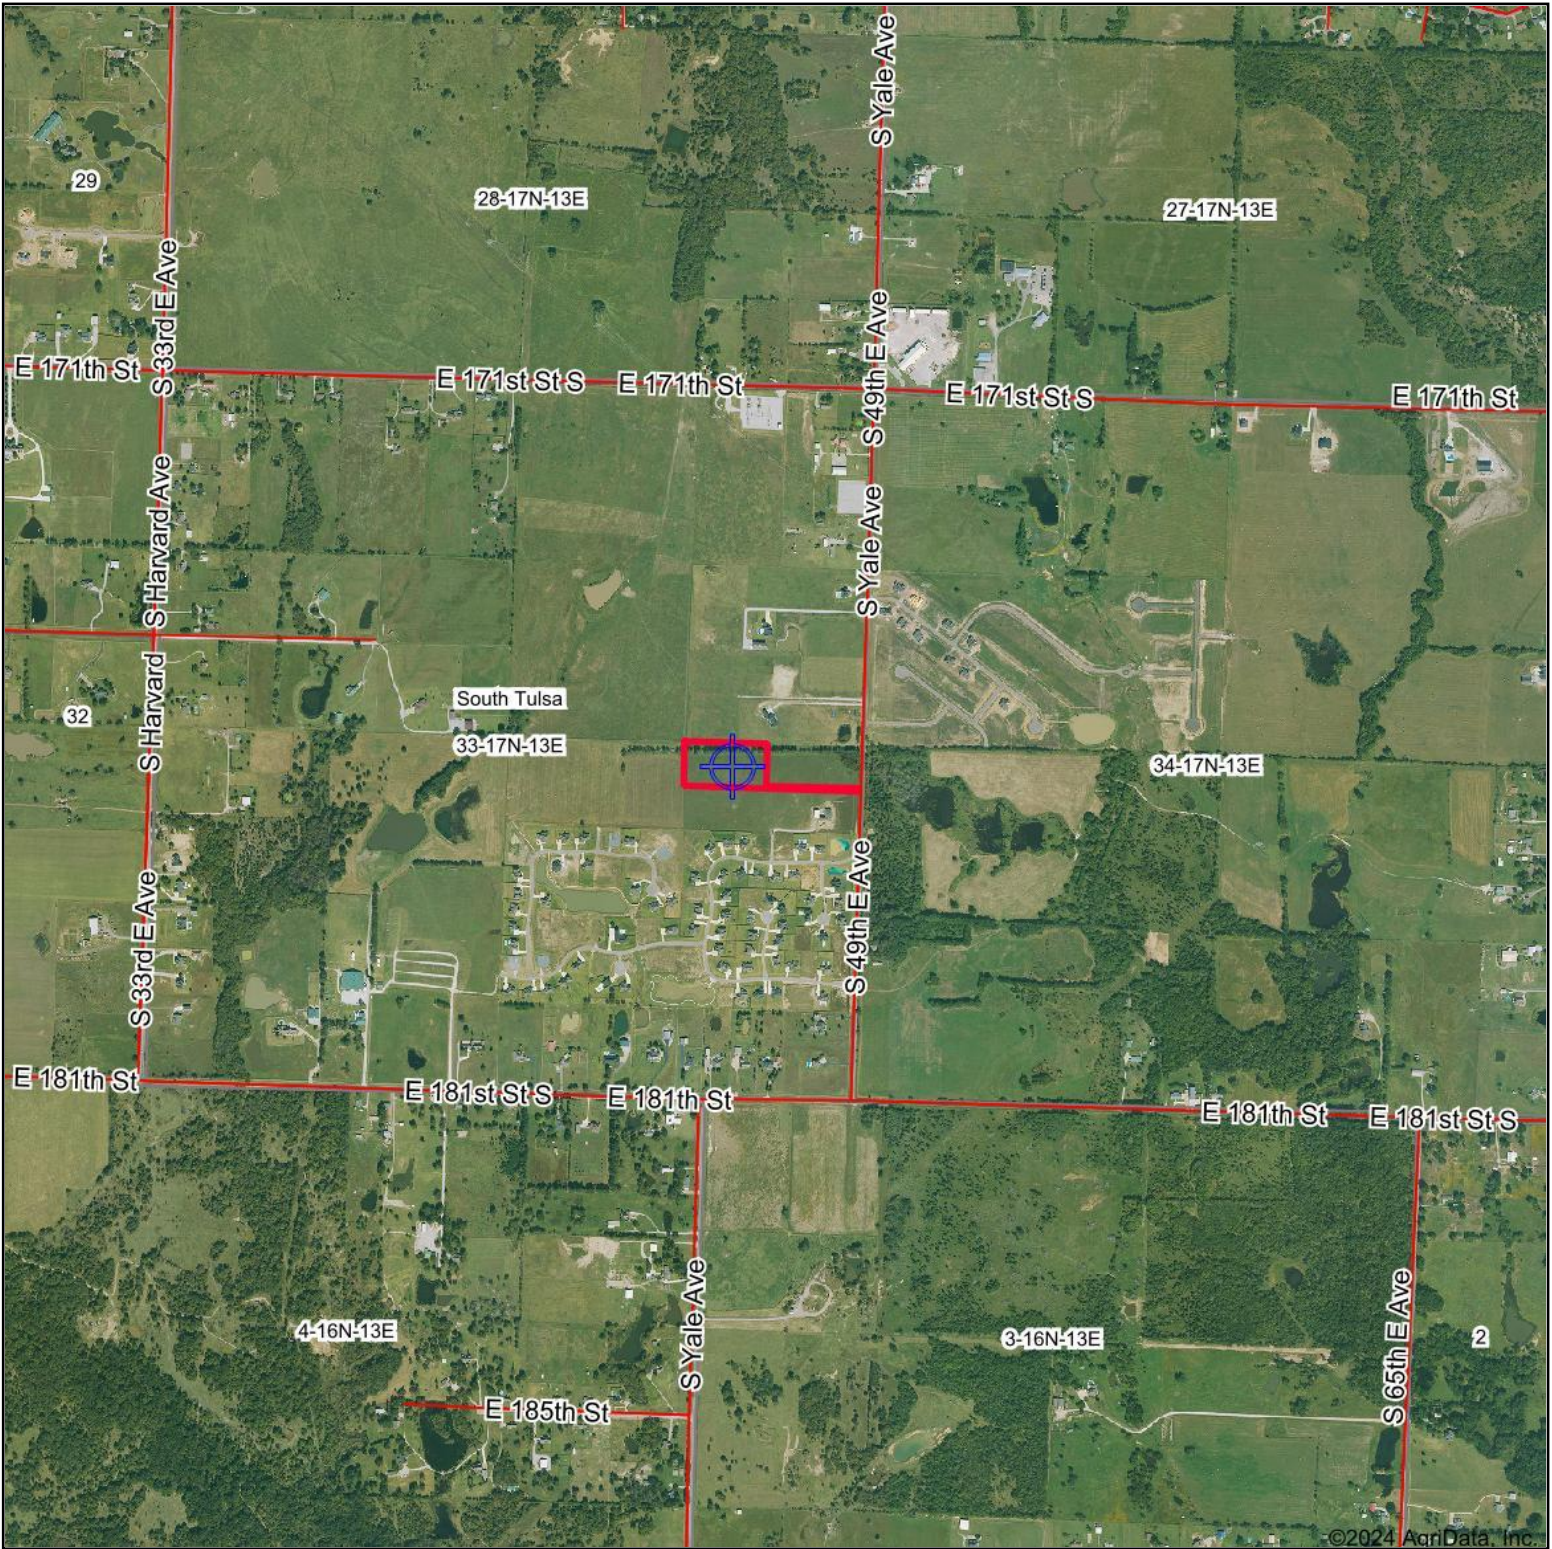

# Tulsa 5

©2024 AgriData, Inc.

Boundary Center: 35° 54' 28.46, -95° 55' 28.66

**33-17N-13E**  
**Tulsa County**  
**Oklahoma**

Maps Provided By:  
  
CUSTOMIZED ONLINE MAPPING  
© AgriData, Inc. 2023      www.AgridataInc.com