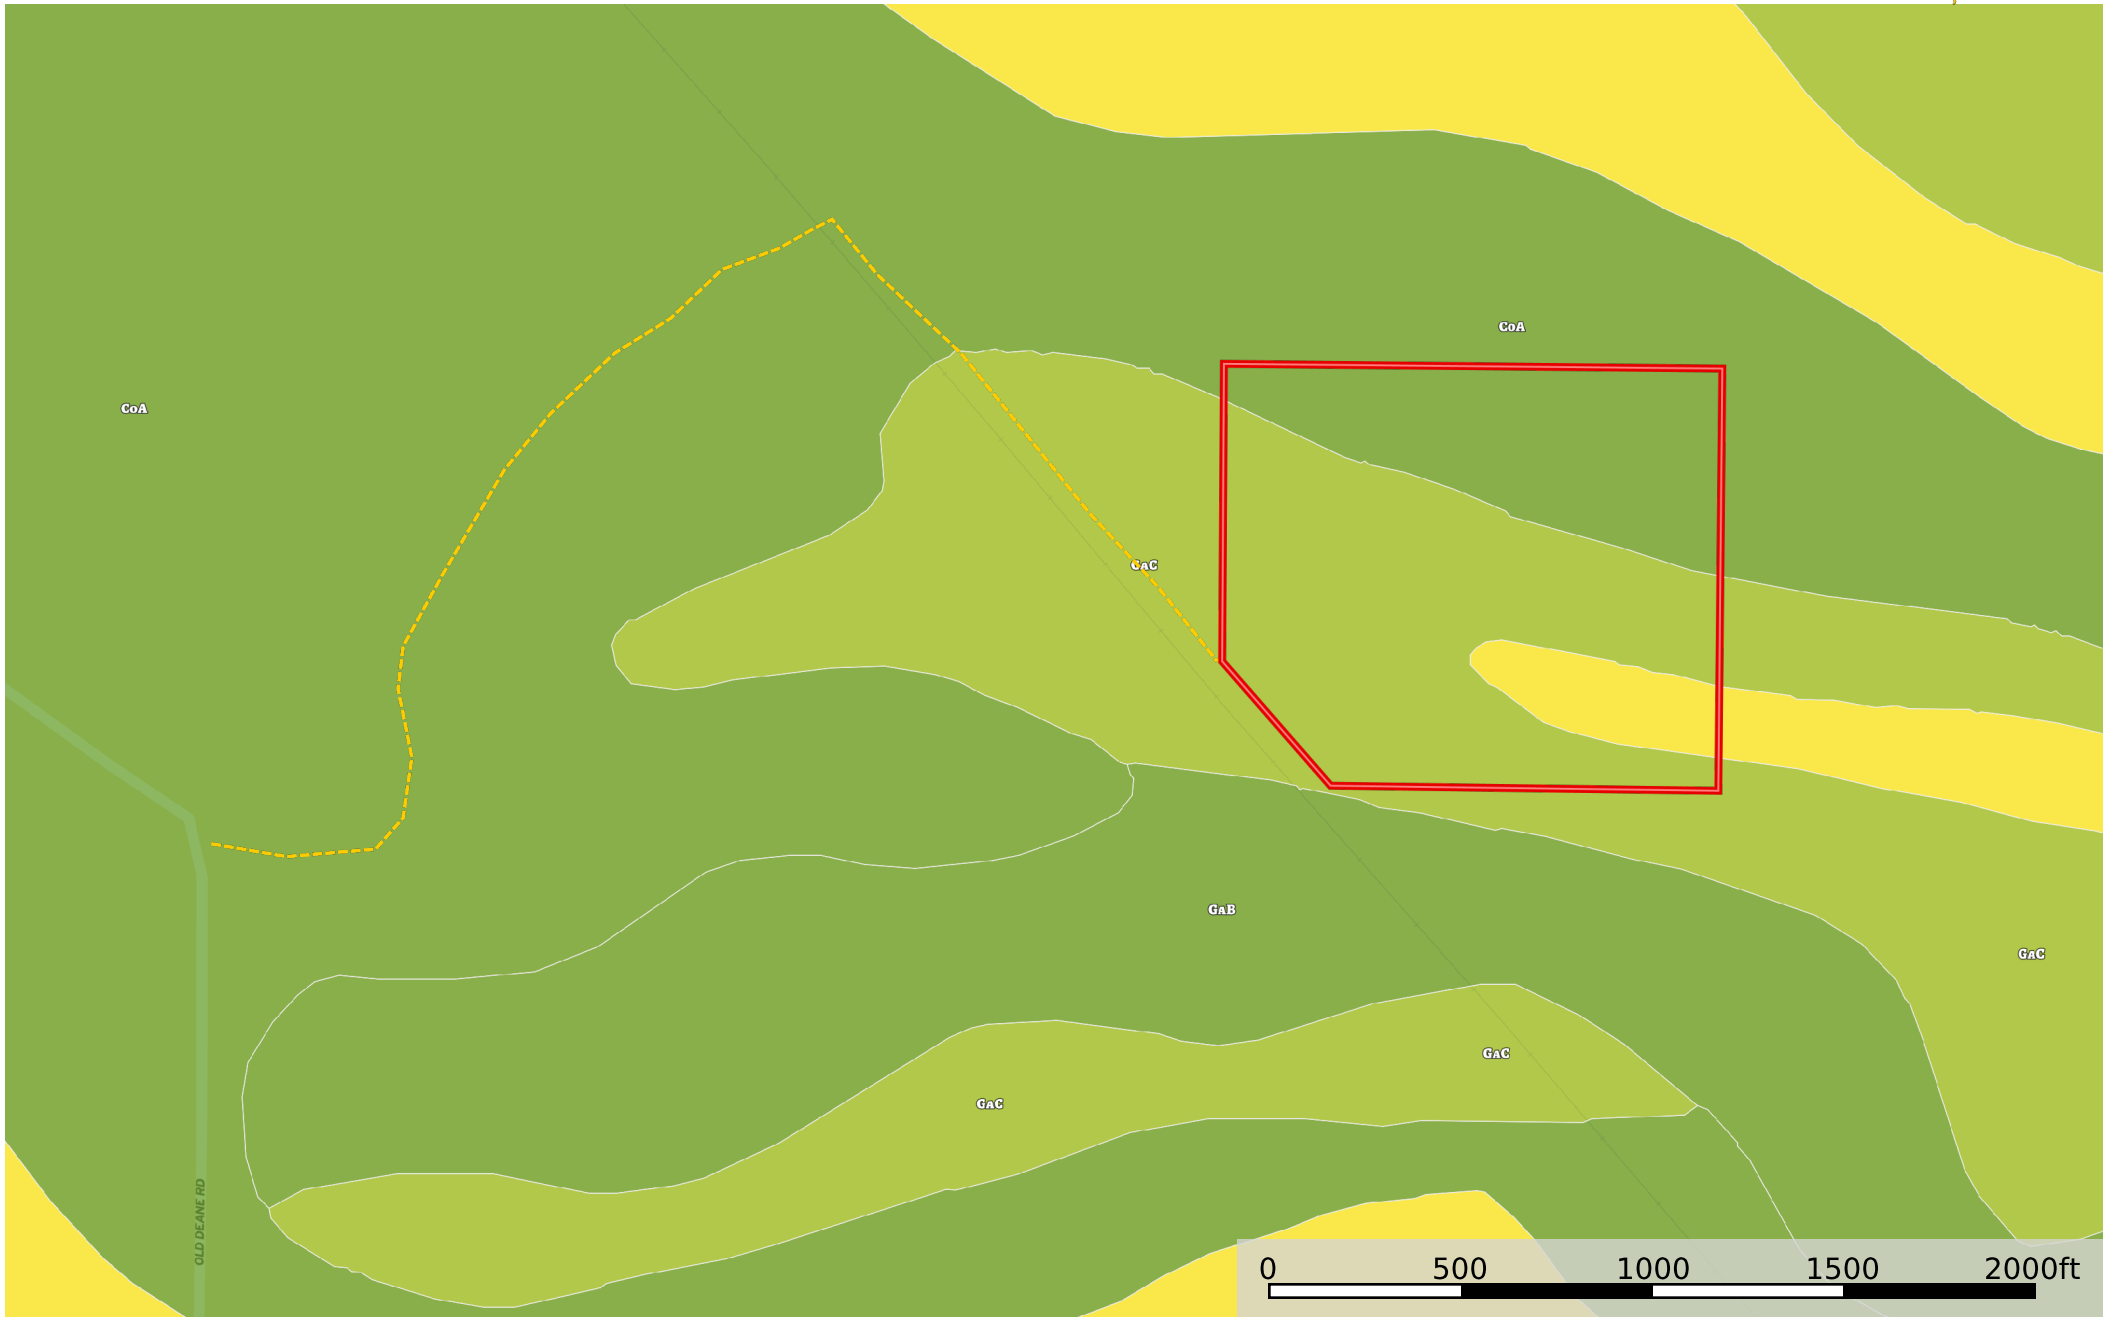

Old Deane Road Tract

--- Road / Trail □ Boundary

Old Deane Road Tract

Google

OLD DEANE RD
OLD DEANE RD

0 500 1000 1500 2000ft

Imagery ©2024 Airbus, Maxar Technologies

--- Road / Trail  Boundary

Old Deane Road Tract

--- Road / Trail □ Boundary

Old Deane Road Tract

--- Road / Trail □ Boundary