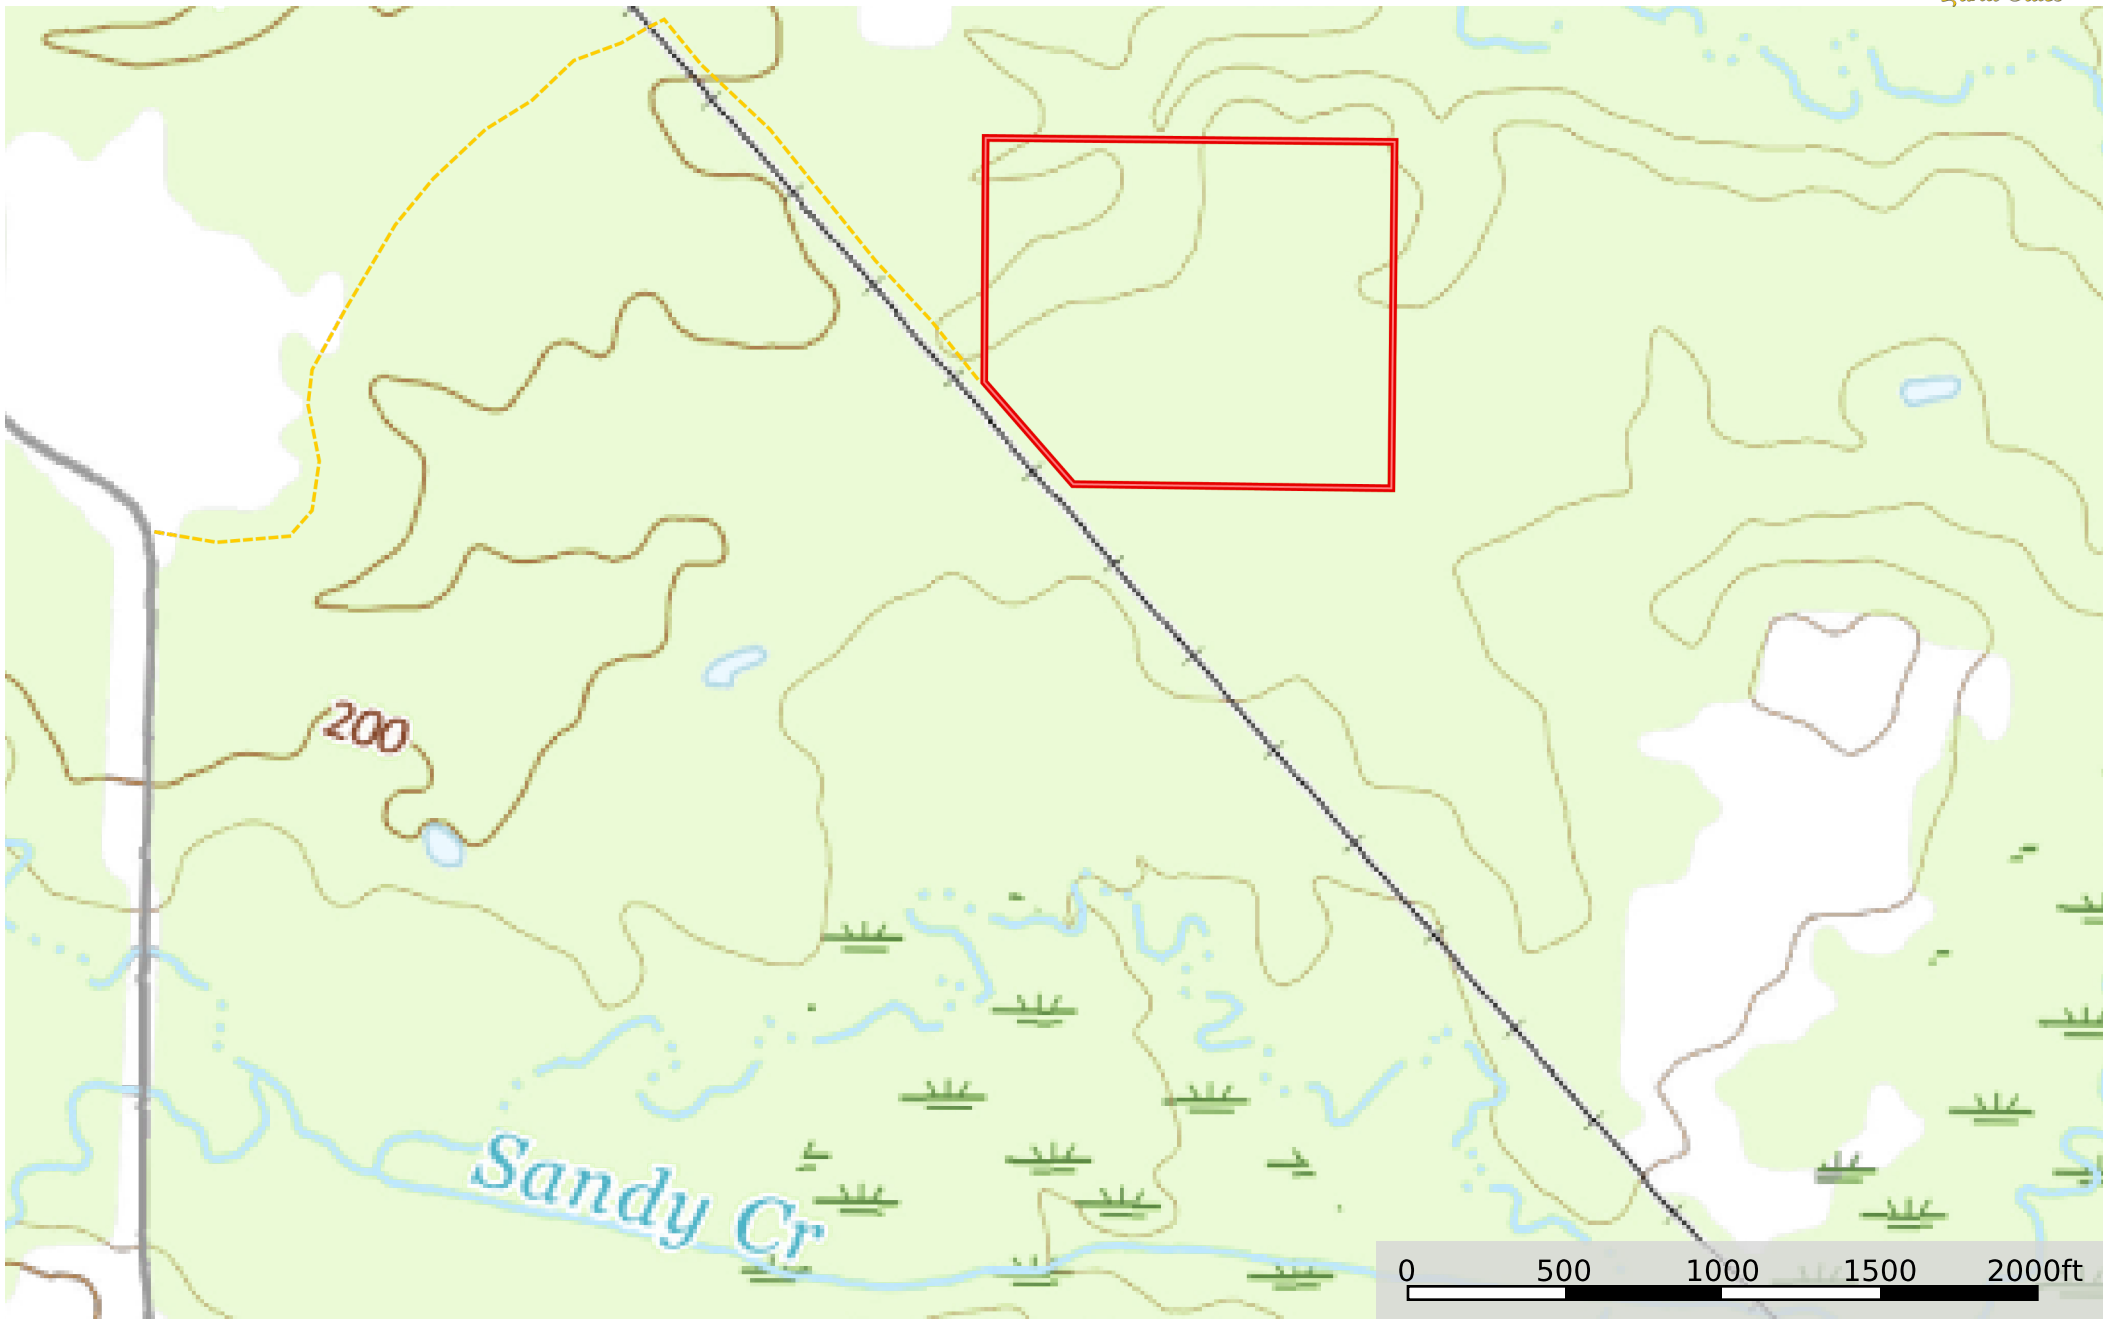

Old Deane Road Tract

--- Road / Trail □ Boundary

Old Deane Road Tract

Google

OLD DEANE RD
OLD DEANE RD

0 500 1000 1500 2000ft

Imagery ©2024 Airbus, Maxar Technologies

--- Road / Trail  Boundary

Old Deane Road Tract

--- Road / Trail □ Boundary

Old Deane Road Tract

--- Road / Trail □ Boundary