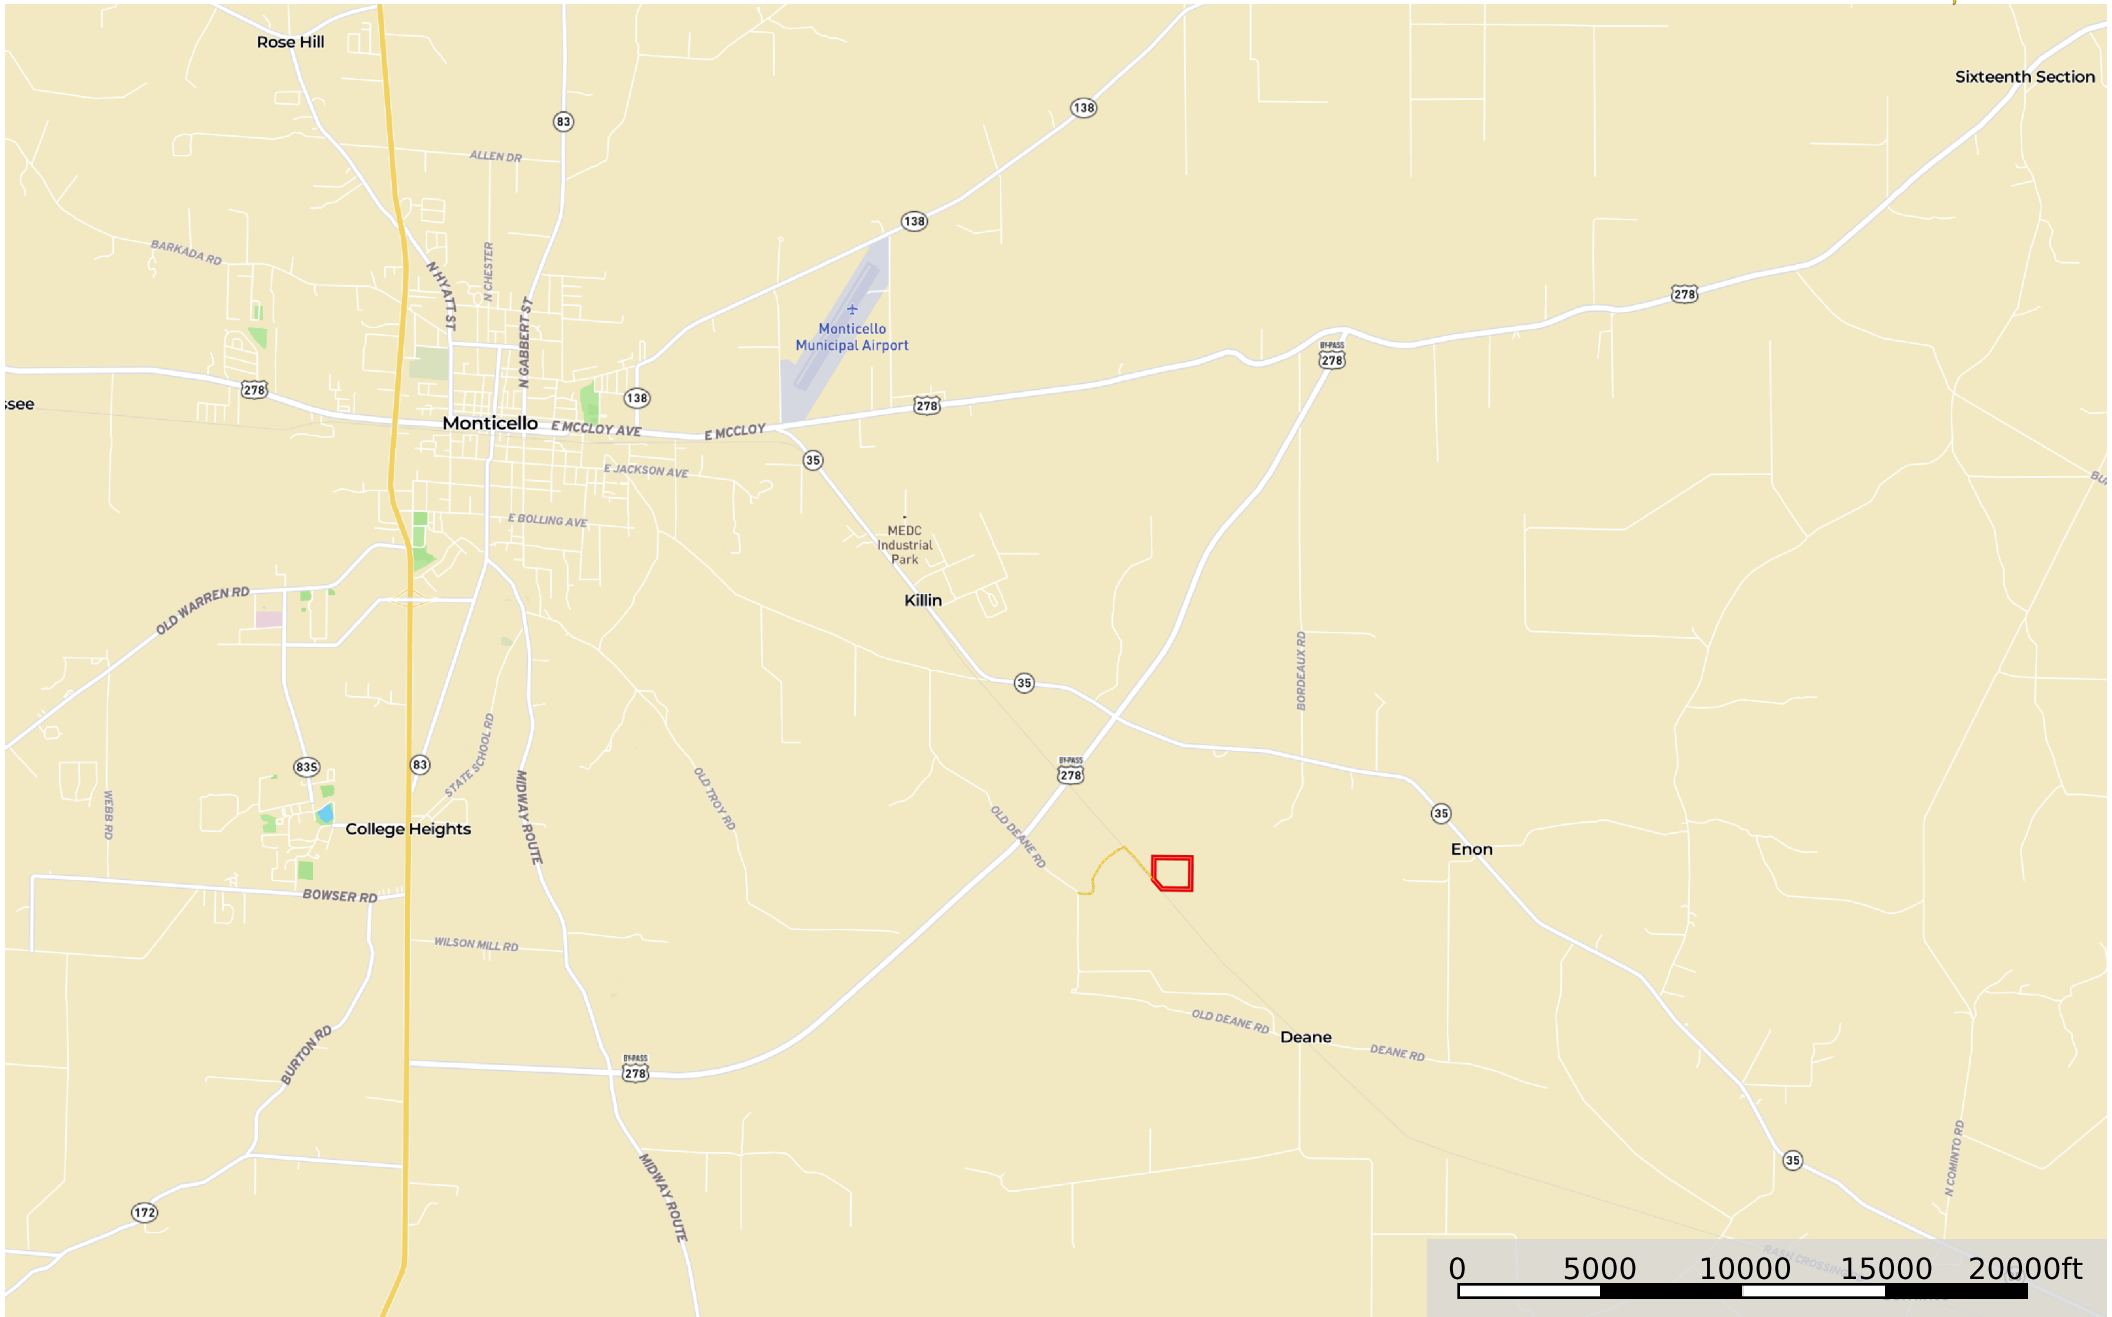

Old Deane Road Tract

--- Road / Trail □ Boundary

Old Deane Road Tract

Google

OLD DEANE RD
OLD DEANE RD

0 500 1000 1500 2000ft

Imagery ©2024 Airbus, Maxar Technologies

--- Road / Trail  Boundary

Old Deane Road Tract

--- Road / Trail □ Boundary

Old Deane Road Tract

--- Road / Trail □ Boundary