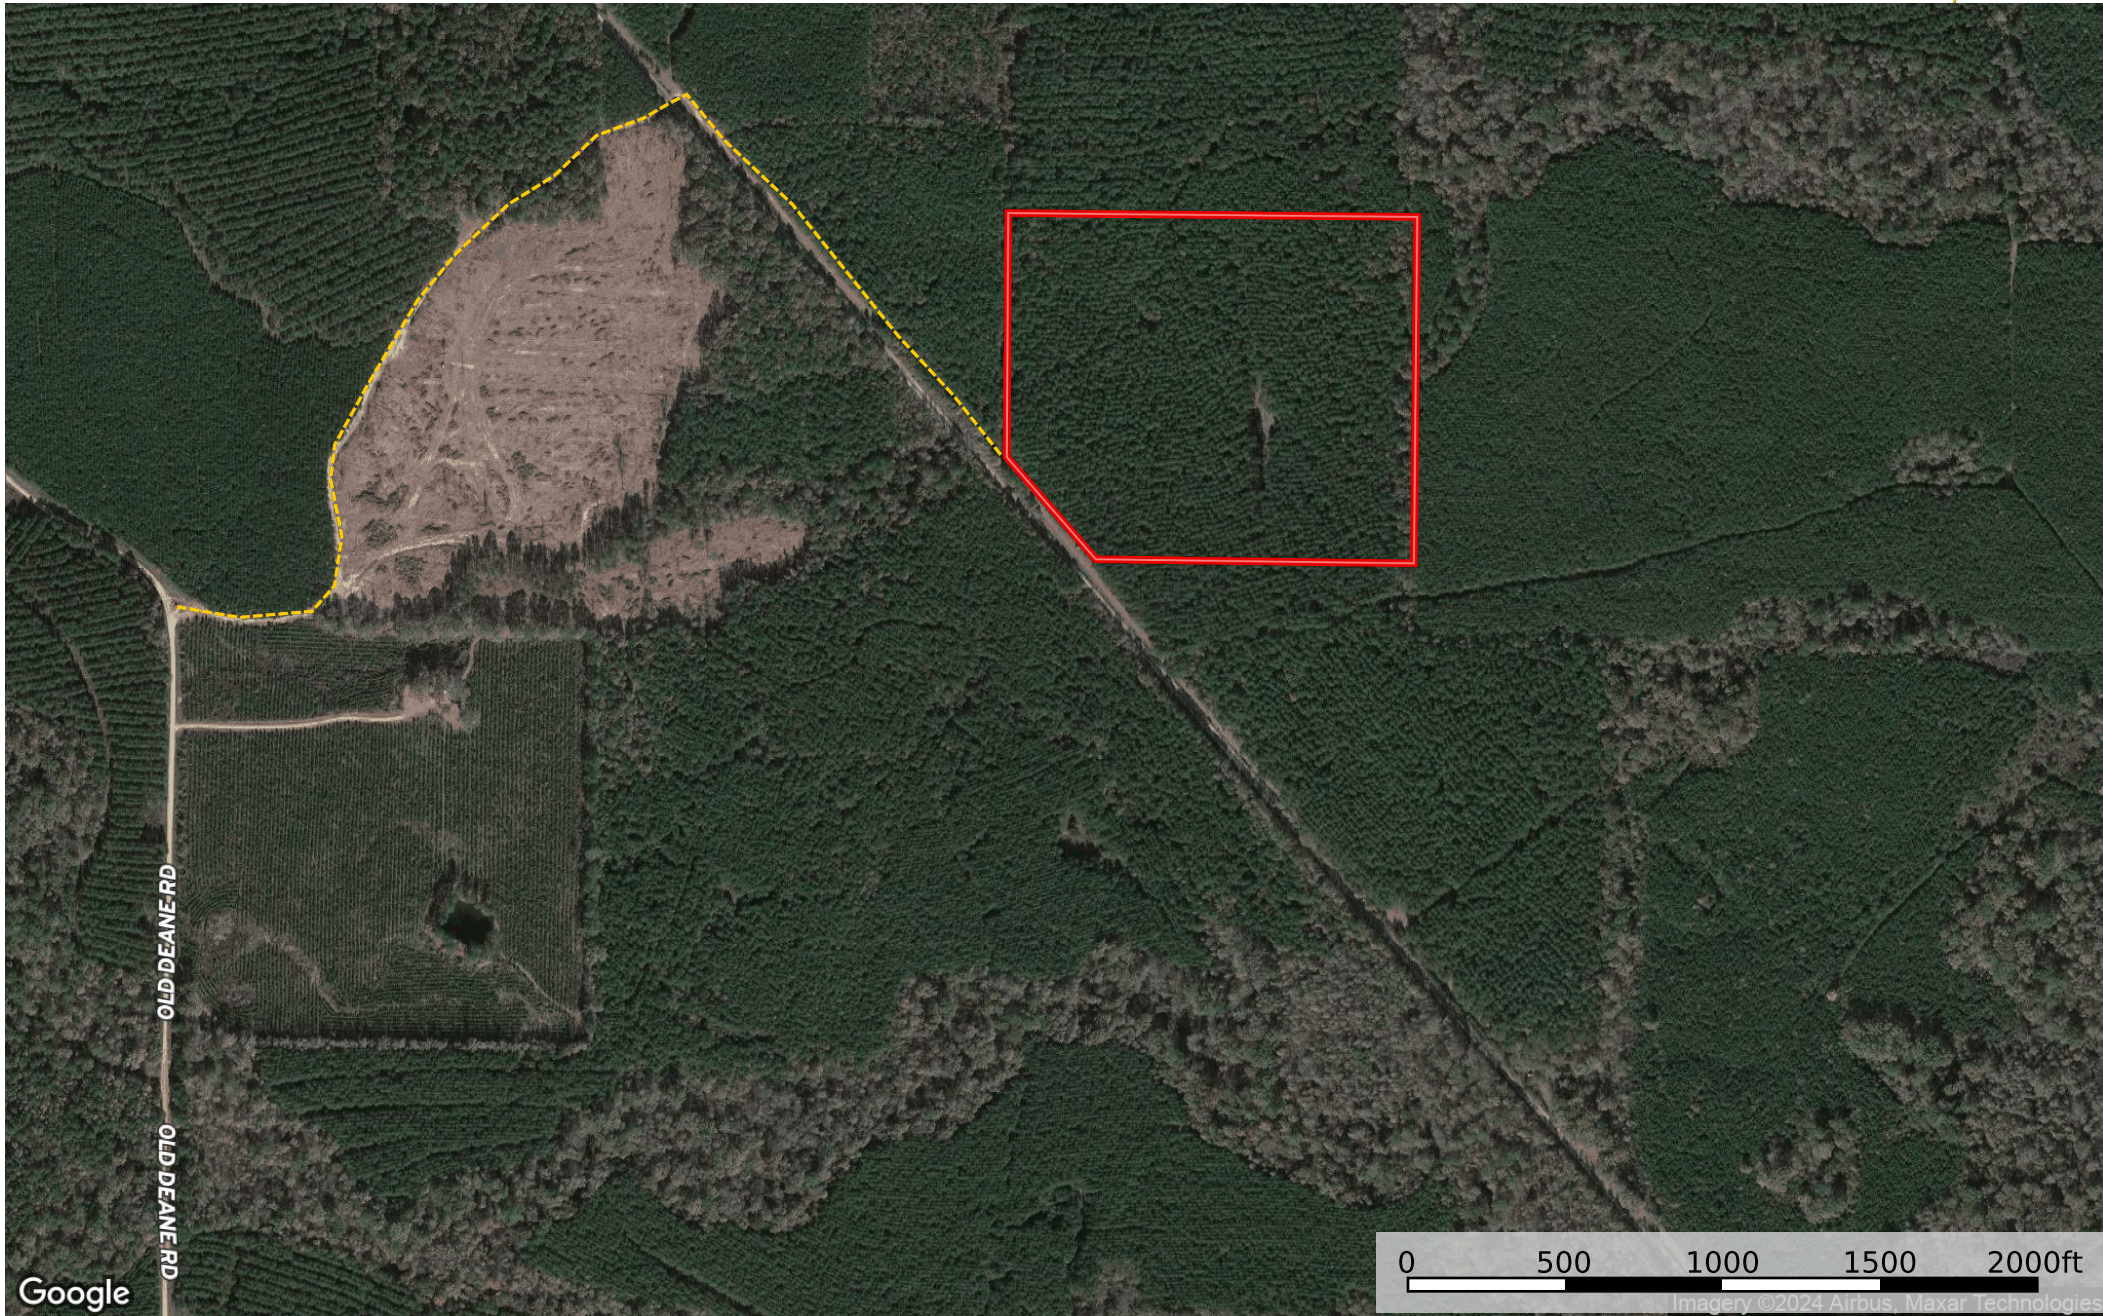

Old Deane Road Tract

--- Road / Trail □ Boundary

Old Deane Road Tract

Google

OLD DEANE RD
OLD DEANE RD

0 500 1000 1500 2000ft

Imagery ©2024 Airbus, Maxar Technologies

--- Road / Trail  Boundary

Old Deane Road Tract

--- Road / Trail □ Boundary

Old Deane Road Tract

--- Road / Trail □ Boundary