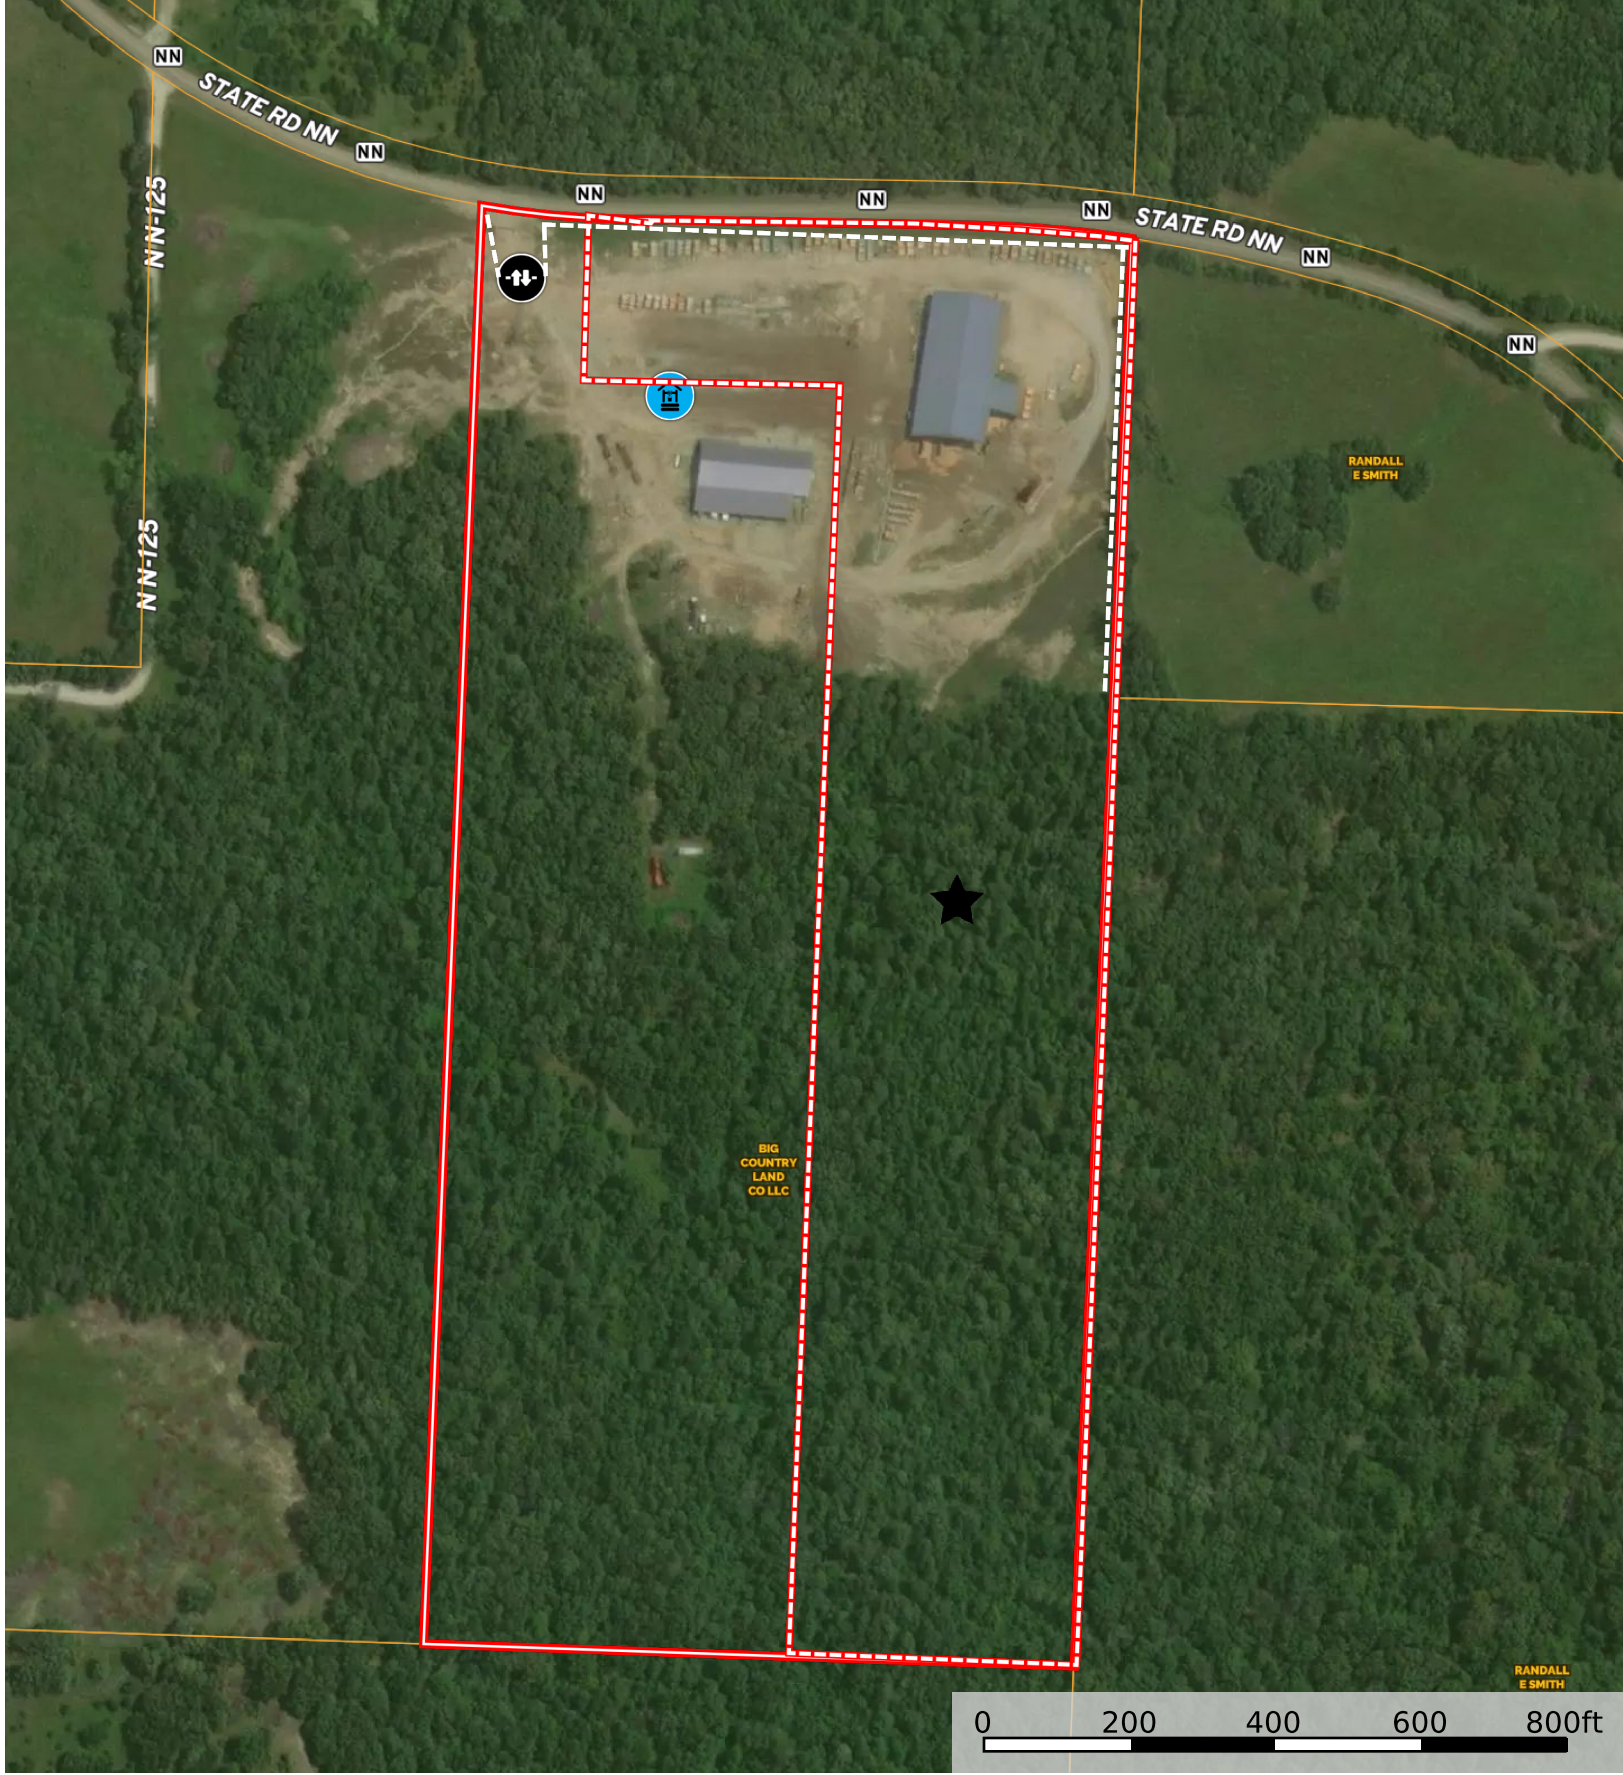

1975 State Road Nn, Climax Springs, MO, 65324
Camden County, Missouri, AC +/-

- ★ Star
- ⬆ Gate
- 🏠 Well
- Fence
- 🔺 Boundary
- 🔺 Boundary
- 🏠 Water Wells