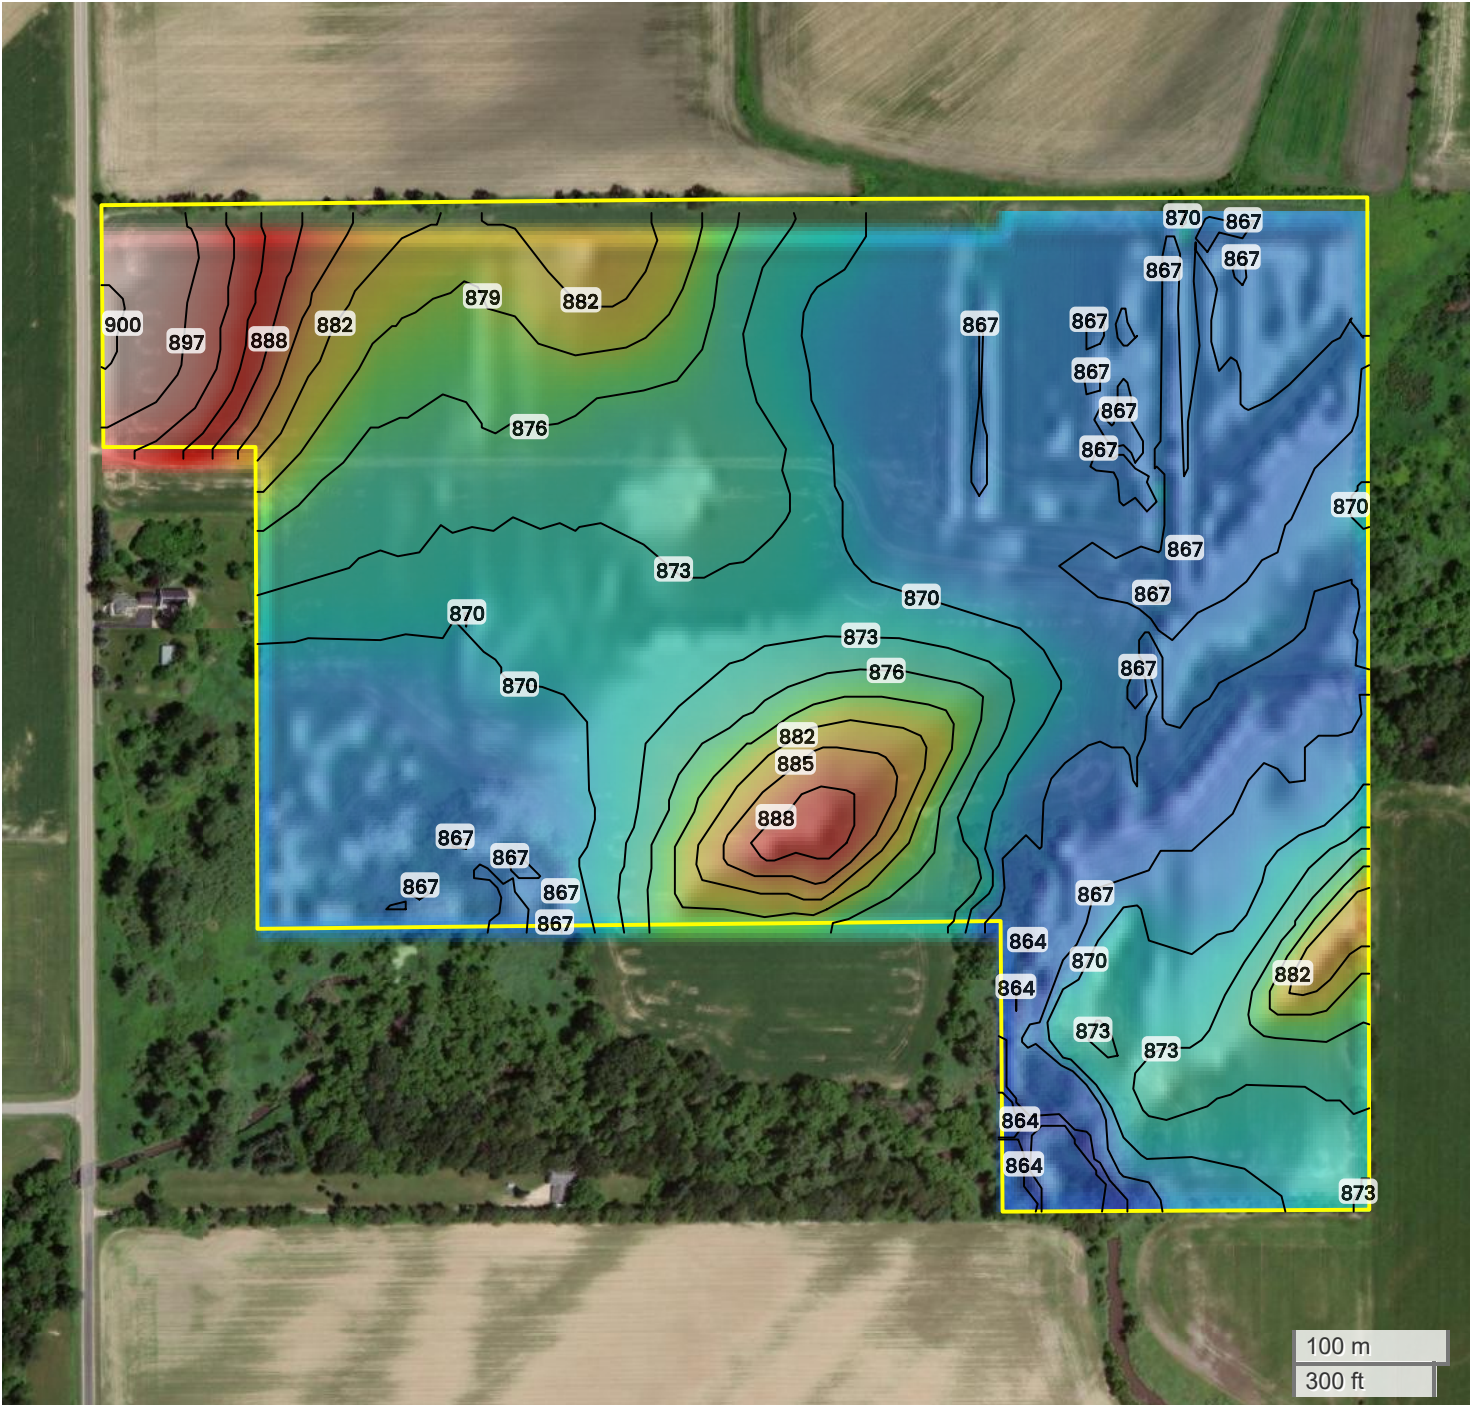

BAERWOLF FARMS (93.00 AC TOTAL, 81.36 AC TILLABLE)

TOPOGRAPHY

864 ft

900 ft

Center: 43.228754, -89.141667

24-9N-11E

Bristol Township

Dane County, WI

Source: USGS 10m DEM

Interval(ft): 3

Max: 900.0 ft

Min: 864.0 ft

Range: 36.0 ft

Average: 882.0 ft

FarmWorth, LLC makes no representations or warranties, express or implied, as to the accuracy of any information, data, numerical values, boundaries, or any other information generated through the use of FarmWorth.com. User is solely responsible for independently investigating and determining all information provided through FarmWorth.com prior to use and waives any and all claims against FarmWorth, LLC for any inaccuracies or inconsistencies in the information and/or data.