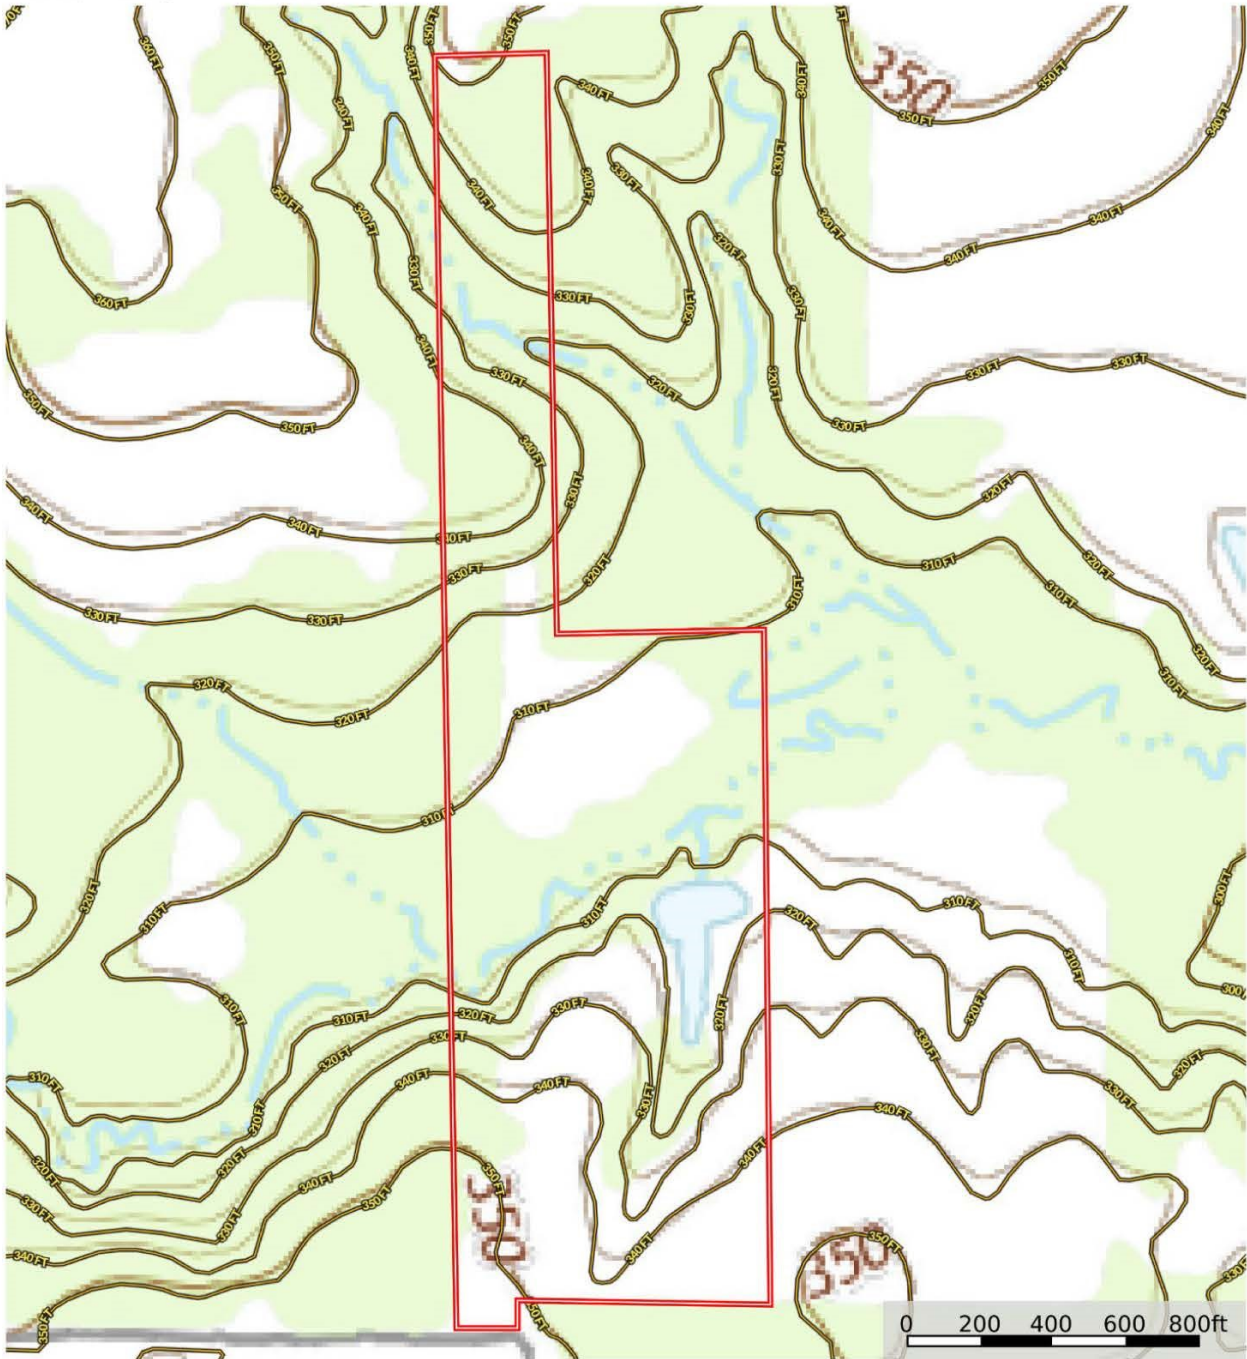

1340 C US HWY 59 N, Timpson  
TX 75975

TOPO

Shelby  
50 +/- Acres

1340 C US HWY 59 N, Timpson TX, 75975  
Shelby County, Texas, 50 AC +/-

 Boundary

 The information contained herein was obtained from sources deemed to be reliable. Land id™ Services makes no warranties or guarantees as to the completeness or accuracy thereof.