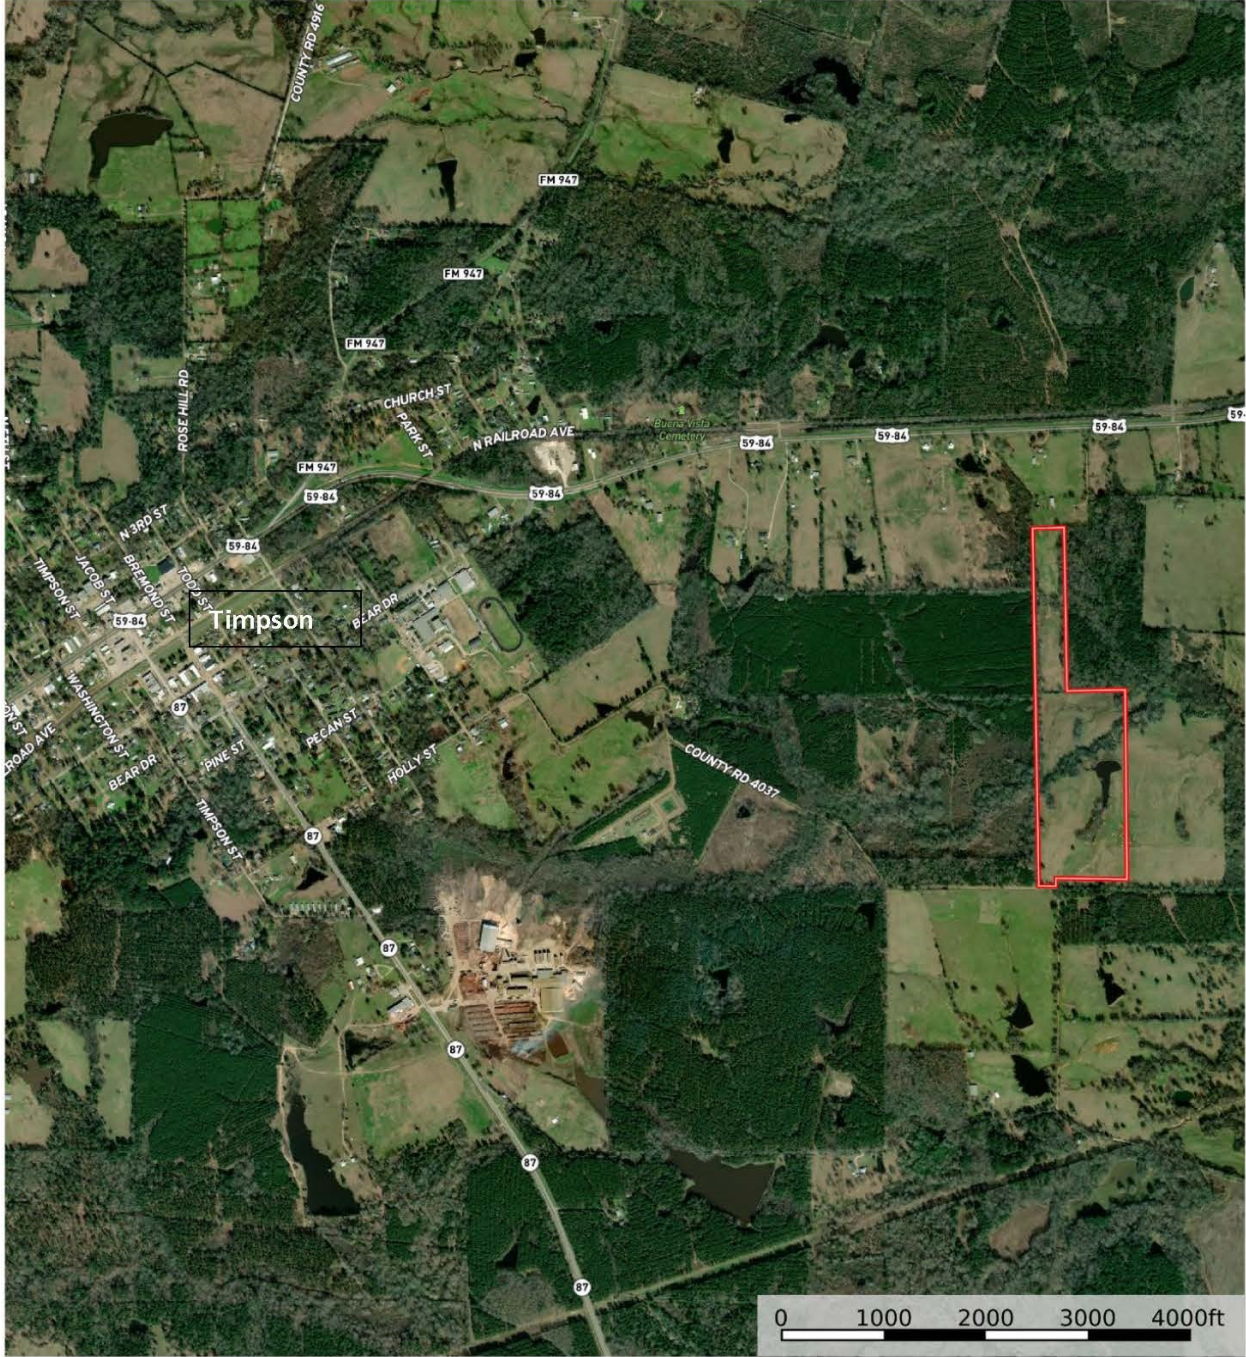

1340 C US HWY 59 N, Timpson
TX 75975

LOCATION

Shelby
50 +/- Acres

1340 C US HWY 59 N, Timpson TX, 75975
Shelby County, Texas, 50 AC +/-

 Boundary

 The information contained herein was obtained from sources deemed to be reliable. Land id[™] Services makes no warranties or guarantees as to the completeness or accuracy thereof.

Data presented is for reference purposes only and cannot be guaranteed.

 The information contained herein was obtained from sources deemed to be reliable. Land id[™] Services makes no warranties or guarantees as to the completeness or accuracy thereof.