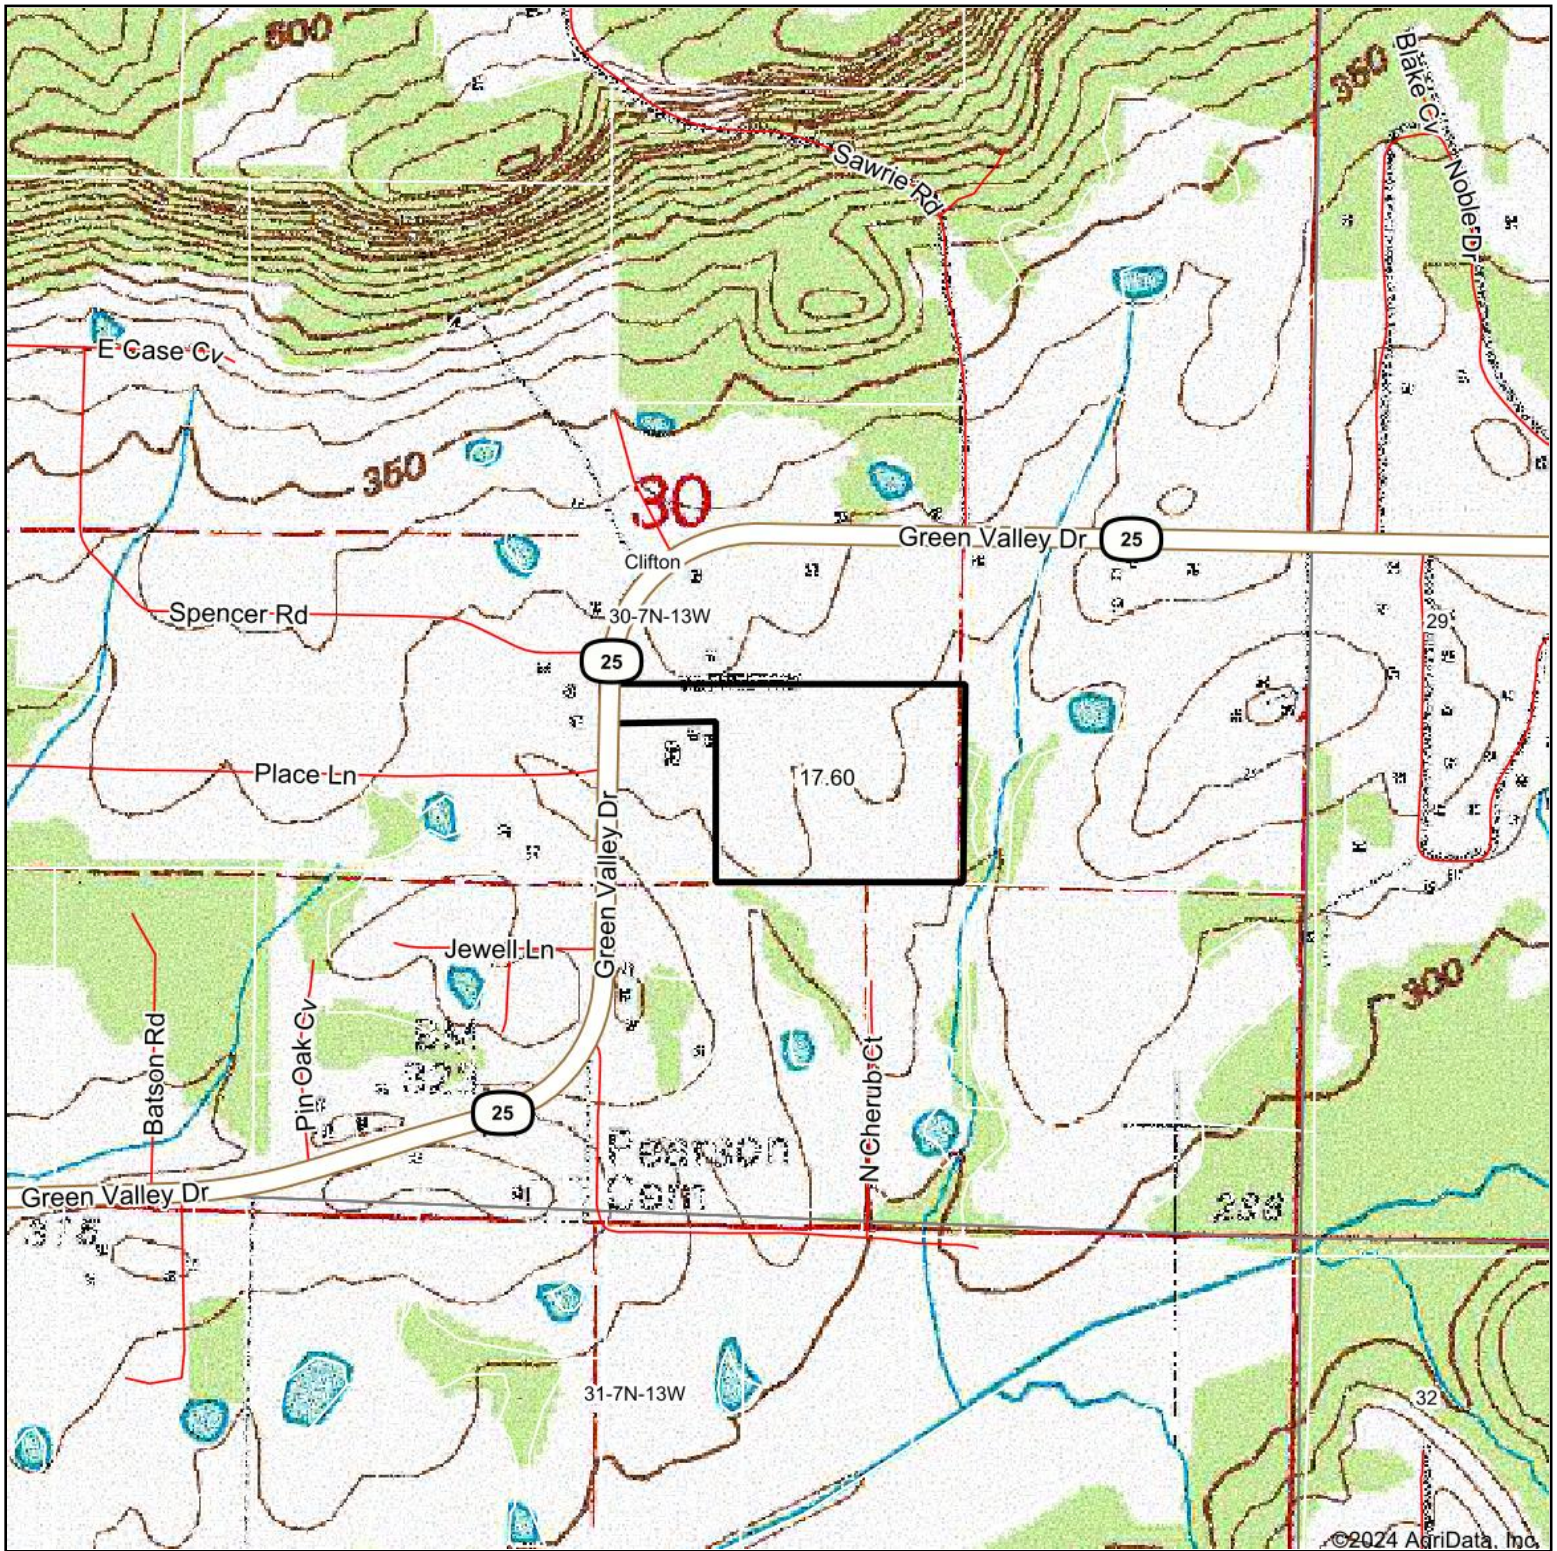

Topography Map

Map Center: 35° 12' 43.51, -92° 25' 18.73

30-7N-13W
Faulkner County
Arkansas

Maps Provided By:

CUSTOMIZED ONLINE MAPPING
© AgriData, Inc. 2023 www.AgridataInc.com

7/15/2024