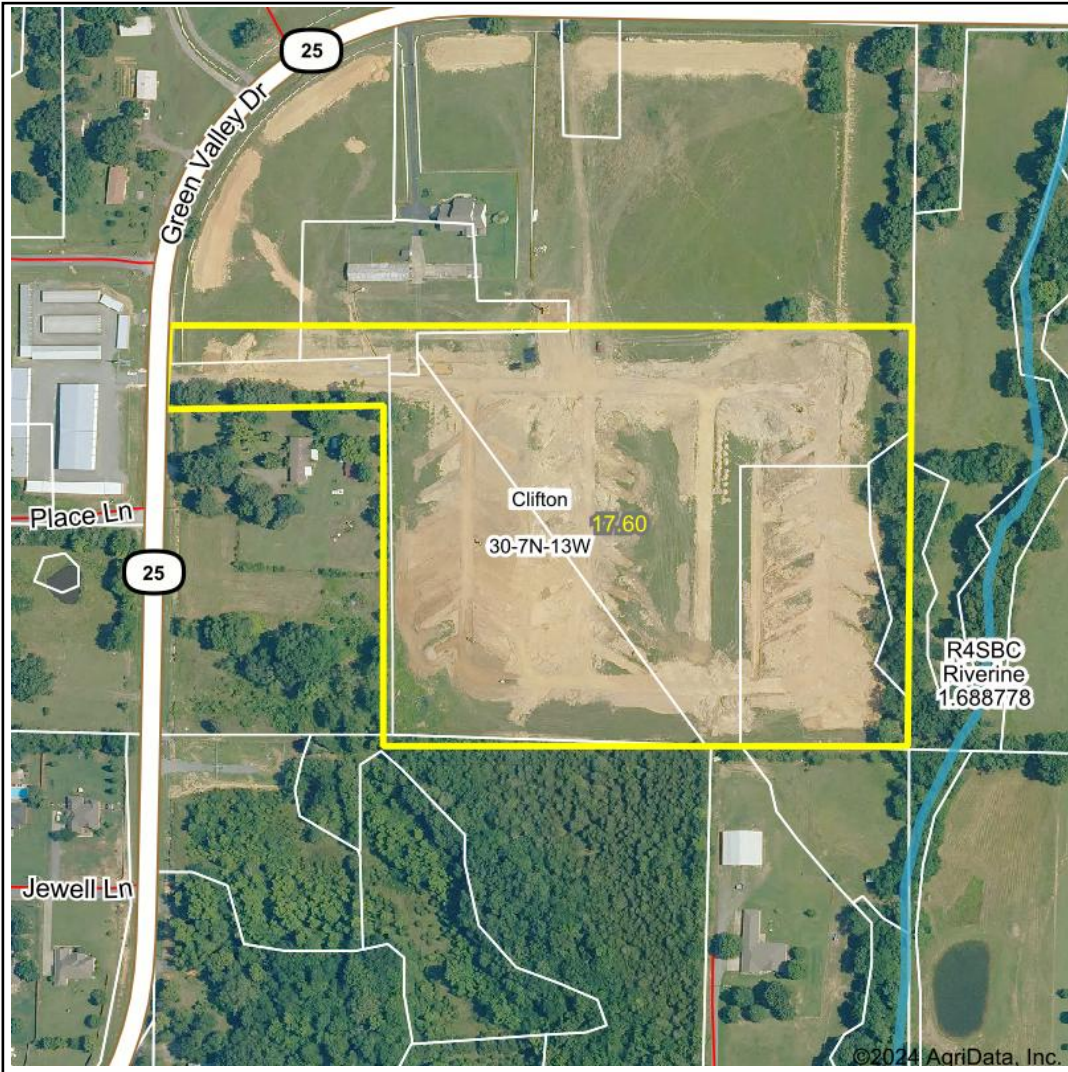

Wetlands Map

State: Arkansas
Location: 30-7N-13W
County: Faulkner
Township: Clifton
Date: 7/15/2024

Maps Provided By:

 CUSTOMIZED ONLINE MAPPING
 © AgriData, Inc. 2023 www.AgriDataInc.com

0ft 395ft 789ft

Classification Code	Type	Acres
	Total Acres	0.00