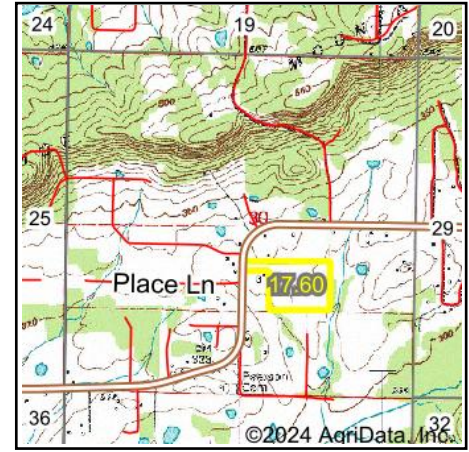

Wetlands Map

State: Arkansas
Location: 30-7N-13W
County: Faulkner
Township: Clifton
Date: 7/15/2024

Maps Provided By:

 CUSTOMIZED ONLINE MAPPING
 © AgriData, Inc. 2023 www.AgriDataInc.com

0ft 395ft 789ft

Classification Code	Type	Acres
	Total Acres	0.00